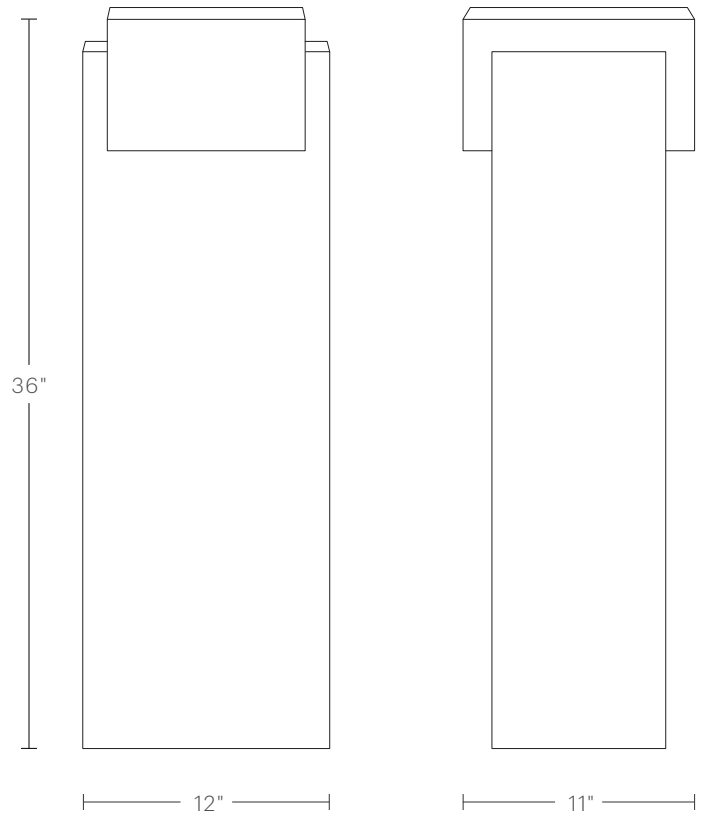

MAIDEN HOME

To ensure this piece fits through all doorways, hallways, and elevators in your home or building, please review our [Guide to Measuring for Delivery](#).

DIMENSIONS

12"W, 11"D, 36"H

The Basel Plinth, Small 18.5"

MAIDEN HOME

To ensure this piece fits through all doorways, hallways, and elevators in your home or building, please review our [Guide to Measuring for Delivery](#).

DIMENSIONS

13"W, 10.5"D, 18.5"H

LARGE 36"

SMALL 18.5"