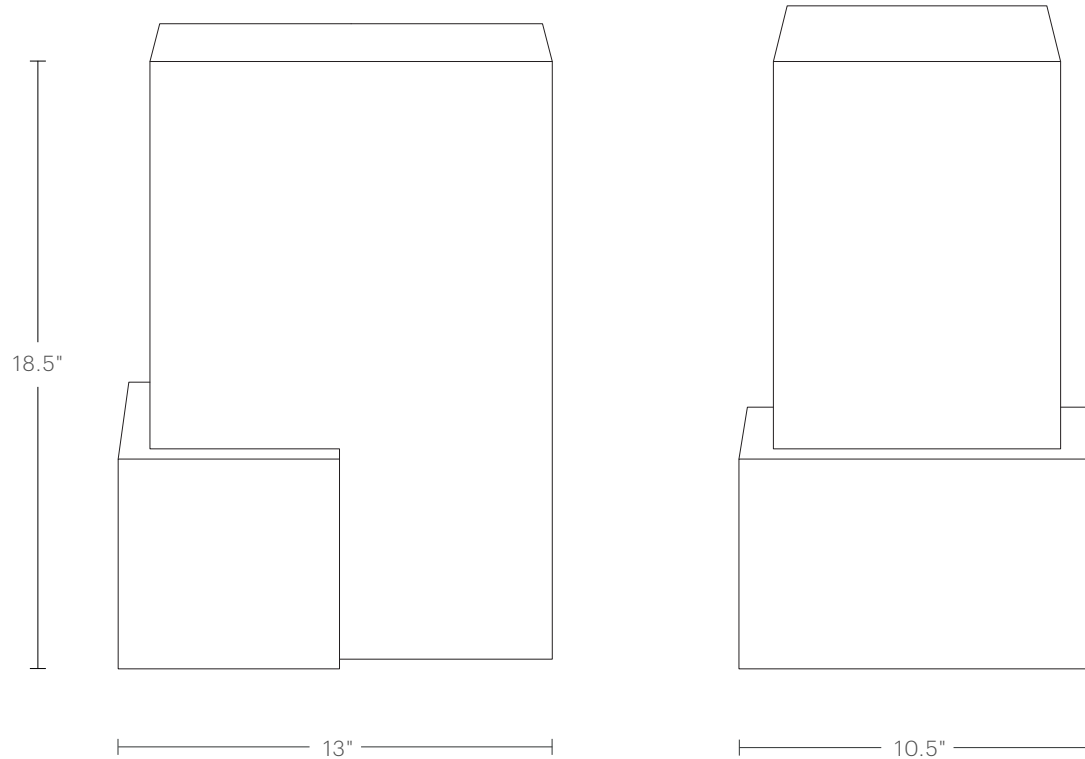

MAIDEN HOME

To ensure this piece fits through all doorways, hallways, and elevators in your home or building, please review our [Guide to Measuring for Delivery](#).

DIMENSIONS

12"W, 11"D, 36"H

The Basel Plinth, Small 18.5"

MAIDEN HOME

To ensure this piece fits through all doorways, hallways, and elevators in your home or building, please review our [Guide to Measuring for Delivery](#).

DIMENSIONS

13"W, 10.5"D, 18.5"H

LARGE 36"

SMALL 18.5"