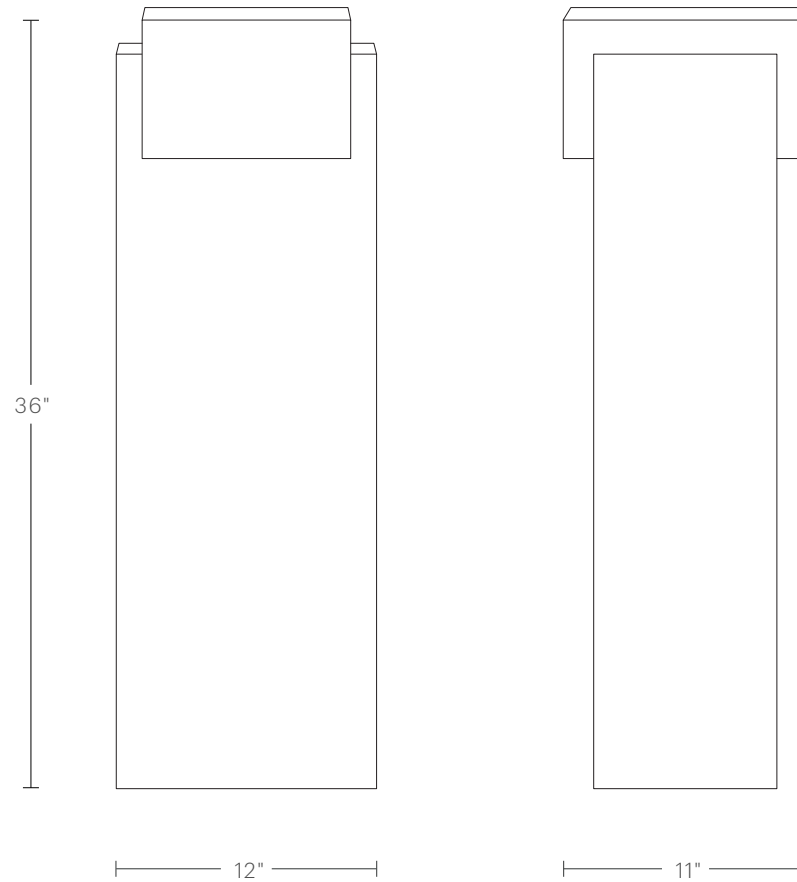

MAIDEN HOME

To ensure this piece fits through all doorways, hallways, and elevators in your home or building, please review our [Guide to Measuring for Delivery](#).

DIMENSIONS

12"W, 11"D, 36"H

The Basel Plinth, Small 18.5"

MAIDEN HOME

To ensure this piece fits through all doorways, hallways, and elevators in your home or building, please review our [Guide to Measuring for Delivery](#).

DIMENSIONS

13"W, 10.5"D, 18.5"H

LARGE 36"

SMALL 18.5"