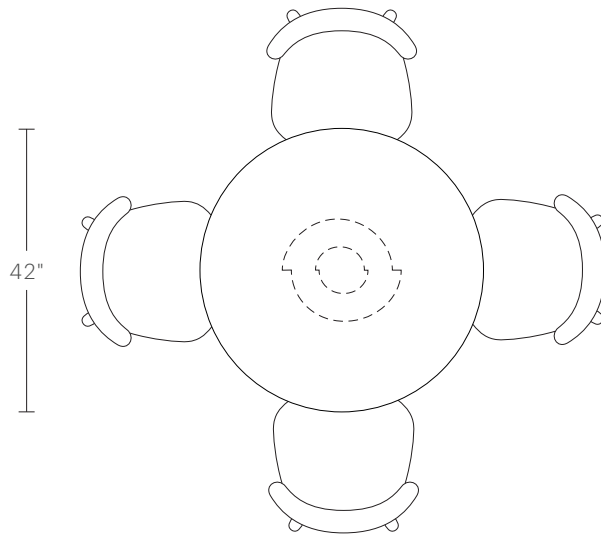

42" DIAMETER

Overall Dimensions: 42" Diameter, 30"H

Tabletop Thickness: 1.5"H

Base Dimensions: 18" Diameter

48" DIAMETER

Overall Dimensions: 48" Diameter, 30"H

Tabletop Thickness: 1.5"H

Base Dimensions: 18" Diameter

The Bank Round Dining Table

MAIDEN HOME

To ensure this piece fits through all doorways, hallways, and elevators in your home or building, please review our [Guide to Measuring for Delivery](#).

60" DIAMETER

Overall Dimensions: 60" Diameter, 30"H

Tabletop Thickness: 1.5"H

Base Dimensions: 27" Diameter

The Bank Round Dining Table

MAIDEN HOME

The recommended seating arrangements below allow for a maximum chair width of 21 inches, with 13 inches between each chair in the illustration on the left, and 10 inches between each chair in the illustration on the right.

42" DIAMETER

Seats 4

48" DIAMETER

Seats 5

If you would like assistance laying out your space, please contact our Interior Design team.

design@maidenhome.com

Call: (888) 513-5754 | Text: (646) 374-4298

The Bank Round Dining Table