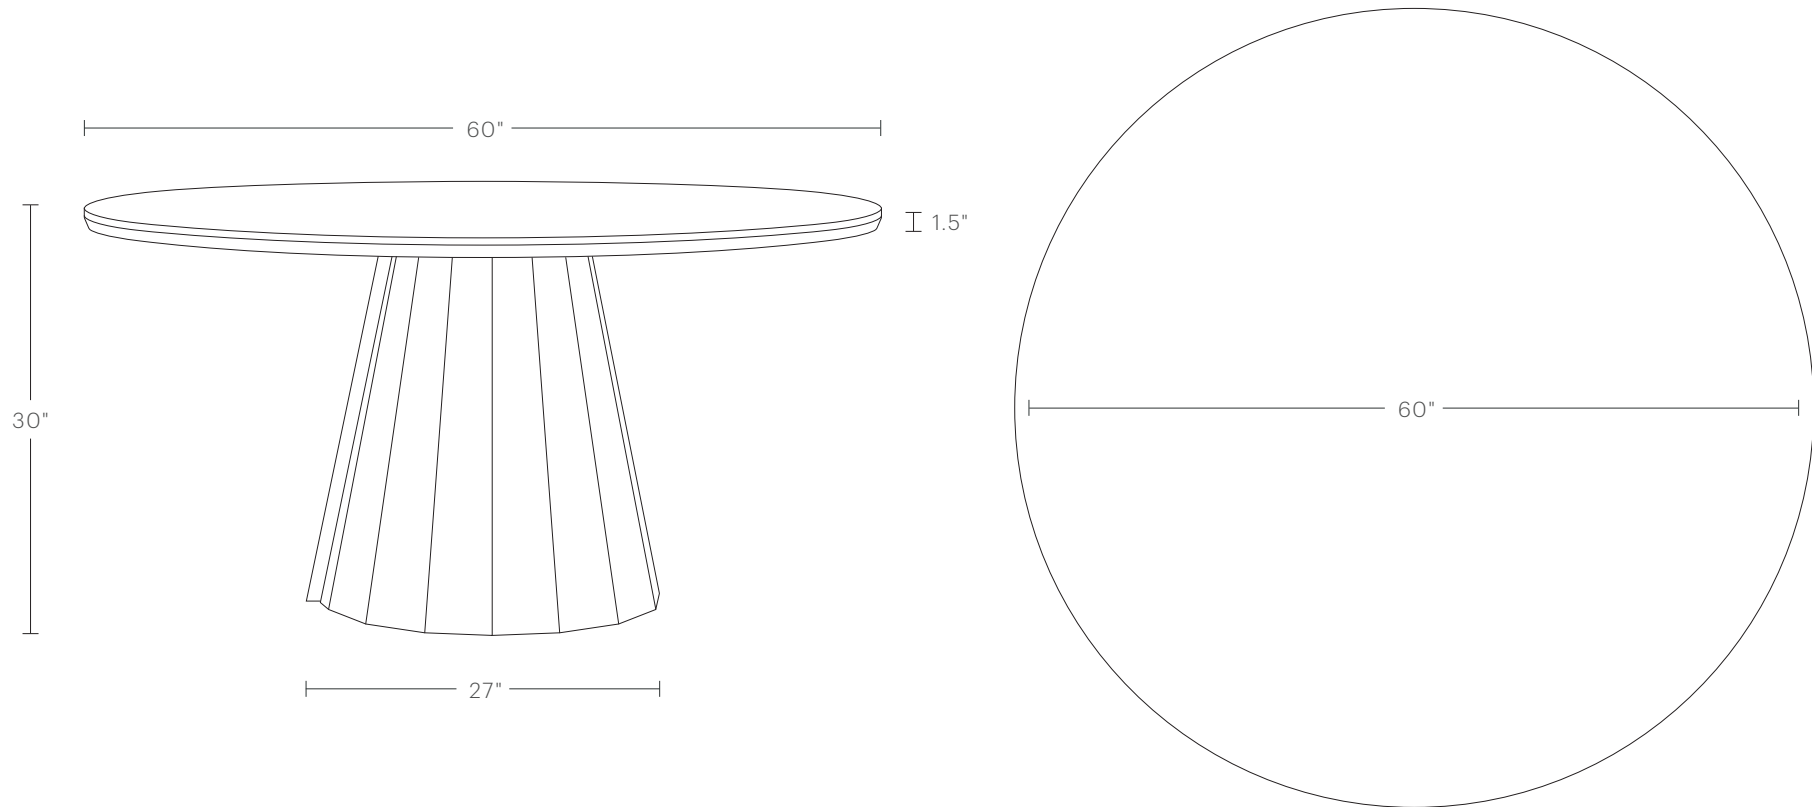

42" DIAMETER

Overall Dimensions: 42" Diameter, 30"H

Tabletop Thickness: 1.5"H

Base Dimensions: 18" Diameter

48" DIAMETER

Overall Dimensions: 48" Diameter, 30"H

Tabletop Thickness: 1.5"H

Base Dimensions: 18" Diameter

The Bank Round Dining Table

MAIDEN HOME

To ensure this piece fits through all doorways, hallways, and elevators in your home or building, please review our [Guide to Measuring for Delivery](#).

60" DIAMETER

Overall Dimensions: 60" Diameter, 30"H

Tabletop Thickness: 1.5"H

Base Dimensions: 27" Diameter

The Bank Round Dining Table

MAIDEN HOME

The recommended seating arrangements below allow for a maximum chair width of 21 inches, with 13 inches between each chair in the illustration on the left, and 10 inches between each chair in the illustration on the right.

42" DIAMETER

Seats 4

48" DIAMETER

Seats 5

If you would like assistance laying out your space, please contact our Interior Design team.

design@maidenhome.com

Call: (888) 513-5754 | Text: (646) 374-4298

The Bank Round Dining Table