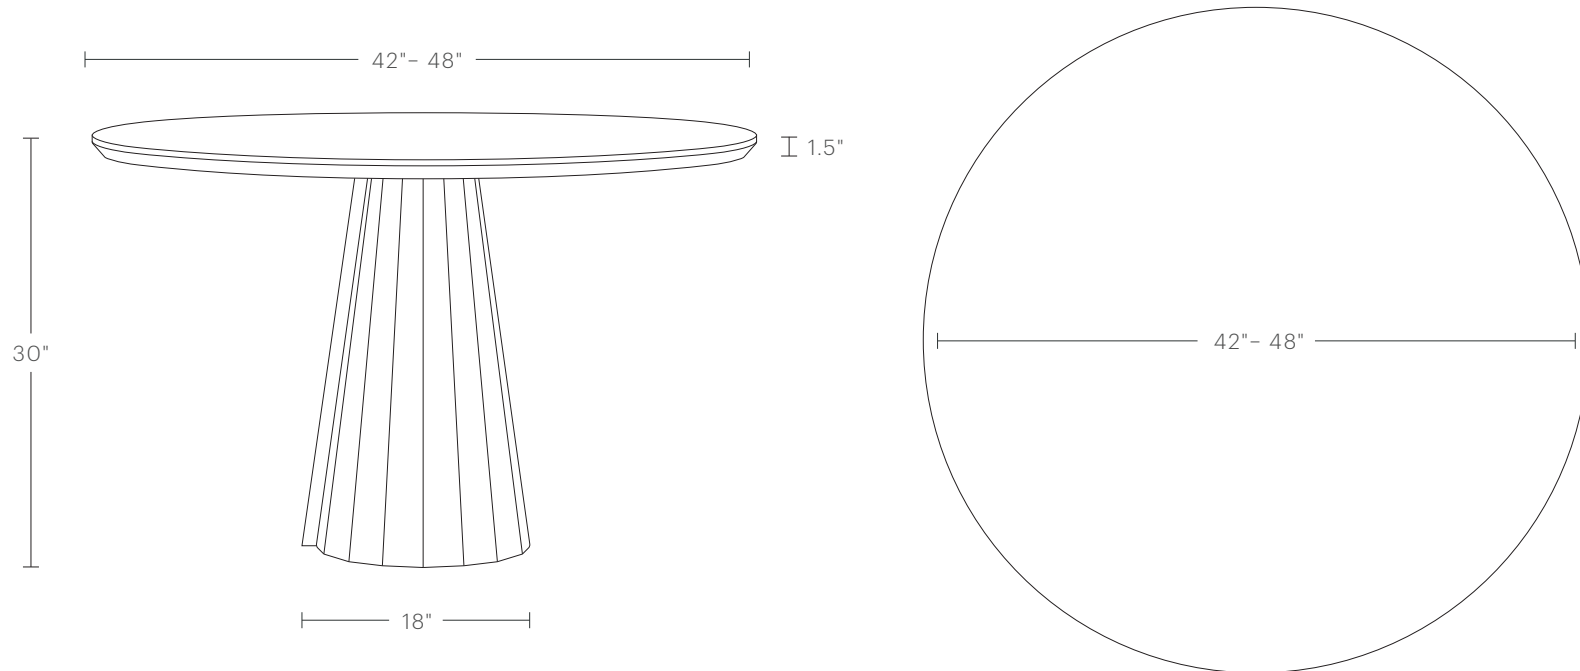

The Bank Round Dining Table

MAIDEN HOME

The Bank has a striking presence in the dining room. Handcrafted from white oak, its beveled-edge table top rests upon a sculptural base encircled by facets and a distinctive overlap.

42" DIAMETER

Overall Dimensions: 42" Diameter, 30"H

Tabletop Thickness: 1.5"H

Base Dimensions: 18" Diameter

48" DIAMETER

Overall Dimensions: 48" Diameter, 30"H

Tabletop Thickness: 1.5"H

Base Dimensions: 18" Diameter

The Bank Round Dining Table

MAIDEN HOME

To ensure this piece fits through all doorways, hallways, and elevators in your home or building, please review our [Guide to Measuring for Delivery](#).

60" DIAMETER

Overall Dimensions: 60" Diameter, 30"H

Tabletop Thickness: 1.5"H

Base Dimensions: 27" Diameter

The Bank Round Dining Table

MAIDEN HOME

The recommended seating arrangements below allow for a maximum chair width of 21 inches, with 13 inches between each chair in the illustration on the left, and 10 inches between each chair in the illustration on the right.