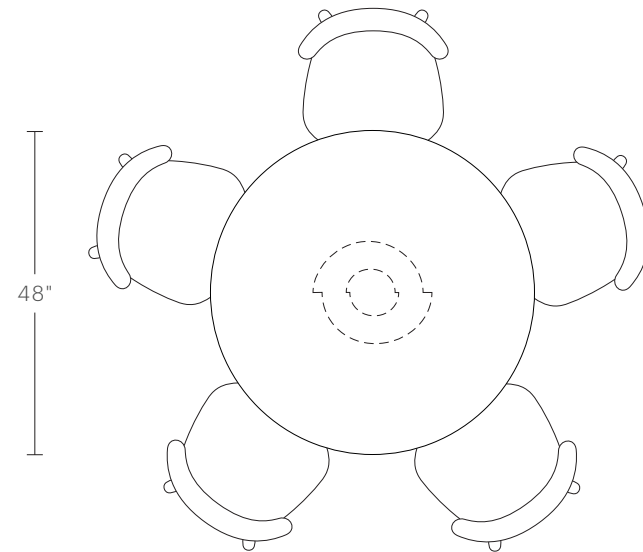

42" DIAMETER

Overall Dimensions: 42" Diameter, 30"H

Tabletop Thickness: 1.5"H

Base Dimensions: 18" Diameter

48" DIAMETER

Overall Dimensions: 48" Diameter, 30"H

Tabletop Thickness: 1.5"H

Base Dimensions: 18" Diameter

The Bank Round Dining Table

MAIDEN HOME

To ensure this piece fits through all doorways, hallways, and elevators in your home or building, please review our [Guide to Measuring for Delivery](#).

60" DIAMETER

Overall Dimensions: 60" Diameter, 30"H

Tabletop Thickness: 1.5"H

Base Dimensions: 27" Diameter

The Bank Round Dining Table

MAIDEN HOME

The recommended seating arrangements below allow for a maximum chair width of 21 inches, with 13 inches between each chair in the illustration on the left, and 10 inches between each chair in the illustration on the right.

42" DIAMETER

Seats 4

48" DIAMETER

Seats 5

If you would like assistance laying out your space, please contact our Interior Design team.

design@maidenhome.com

Call: (888) 513-5754 | Text: (646) 374-4298

The Bank Round Dining Table