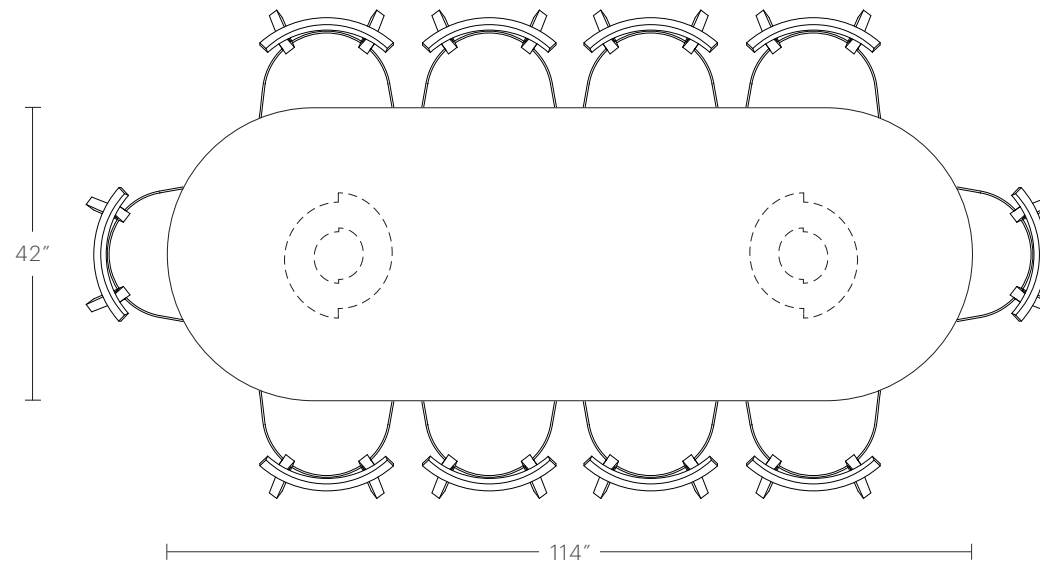

The Bank Dining Table

MAIDEN HOME

Use the information below as a guide to seating for The Bank Dining Table.

The recommended seating layouts allow for a maximum width of 21" per chair, 2" between each chair.

RECOMMENDED SEATING

114" Length: Seats 10

For complimentary design assistance on the layout of your space, reach out to our design team.

designadvisors@maidenhome.com

Call: (888) 513-5754 | Text: (646) 374-4298