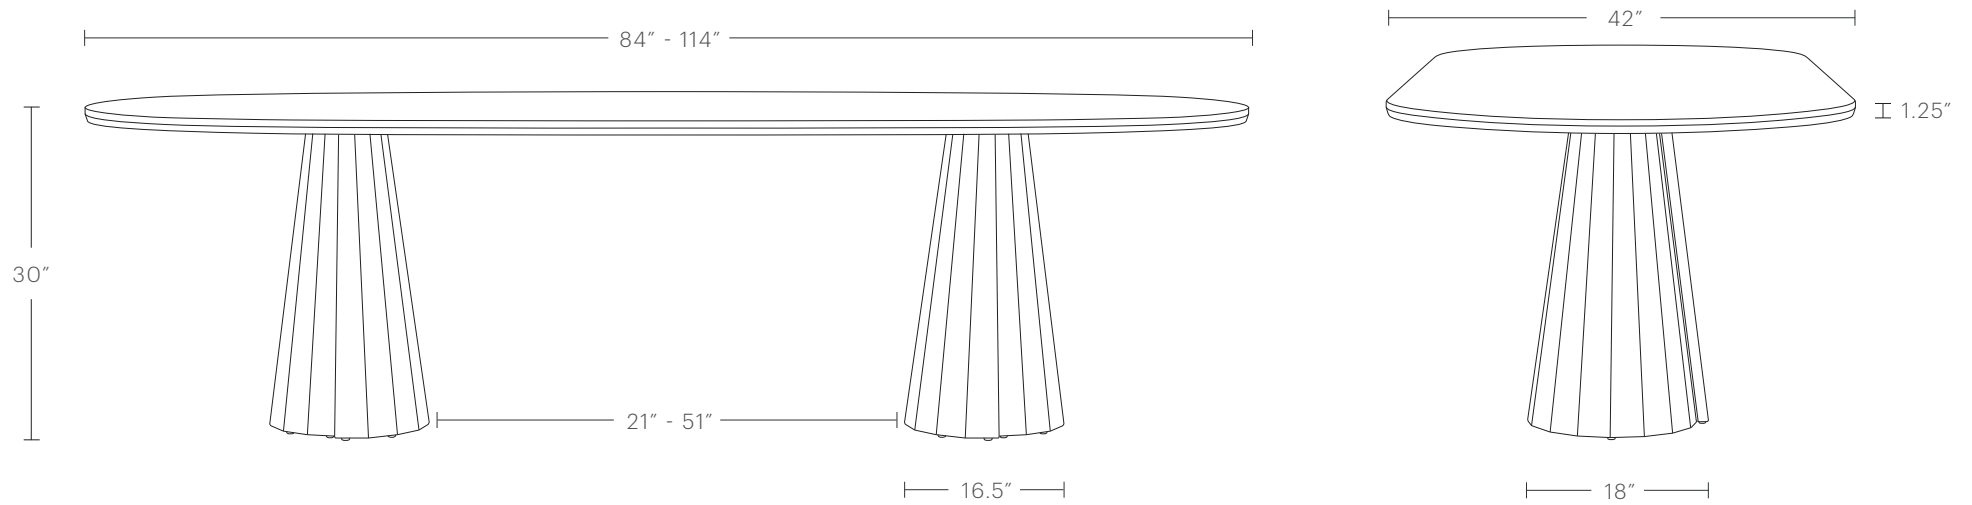

## PRODUCT DIMENSIONS

84" Length: 84"L, 42"W, 30"H

96" Length: 96"L, 42"W, 30"H

114" Length: 114"L, 42"W, 30"H

## TABLETOP HEIGHT

30"H

## INSIDE COLUMN DIMENSIONS

84" Length: 21"L

96" Length: 33"L

114" Length: 51"L

# The Bank Dining Table

**MAIDEN HOME**

Use the information below as a guide to seating for The Bank Dining Table.

The recommended seating layouts allow for a maximum width of 21" per chair, 2" between each chair.