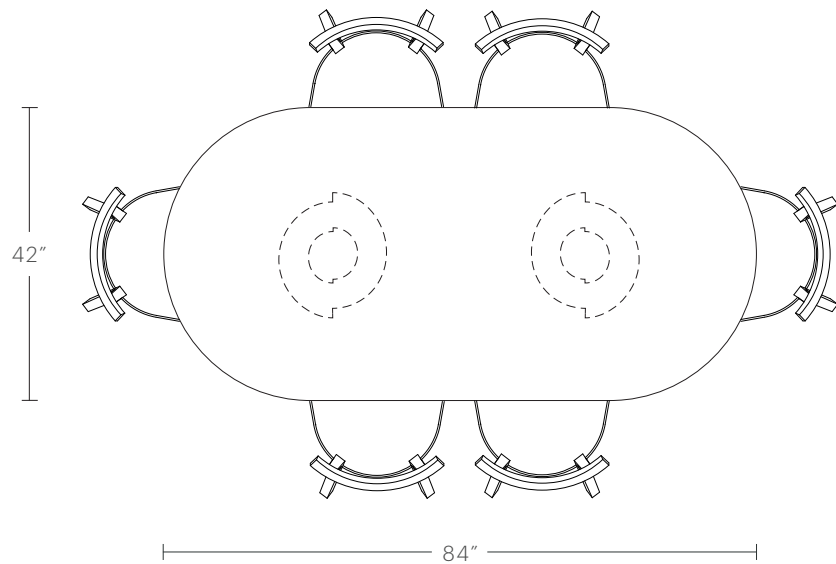

## PRODUCT DIMENSIONS

84" Length: 84"L, 42"W, 30"H

96" Length: 96"L, 42"W, 30"H

114" Length: 114"L, 42"W, 30"H

## INSIDE COLUMN DIMENSIONS

84" Length: 21"L

96" Length: 33"L

114" Length: 51"L

# The Bank Dining Table

**MAIDEN HOME**

Use the information below as a guide to seating for The Bank Dining Table.

The recommended seating layouts allow for a maximum width of 21" per chair, 2" between each chair.