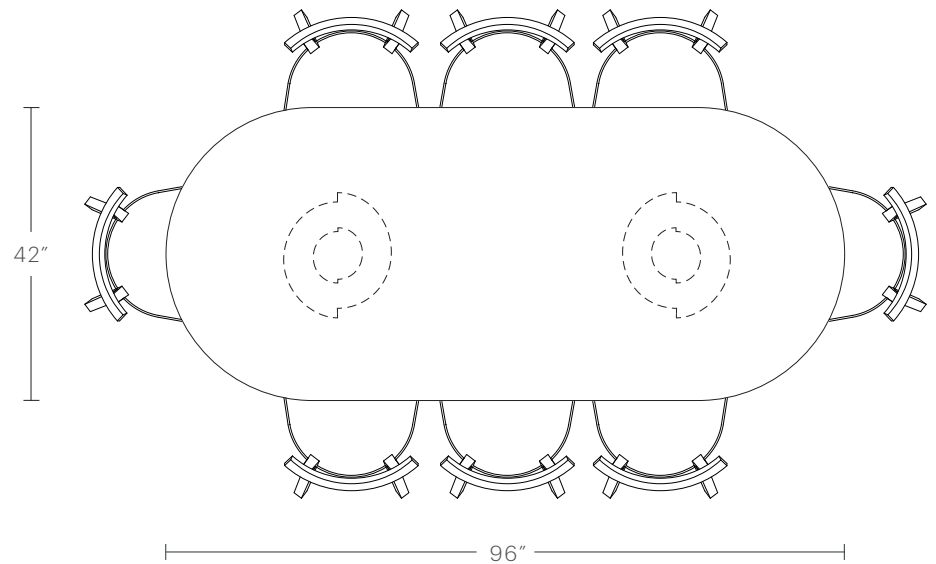

## PRODUCT DIMENSIONS

84" Length: 84"L, 42"W, 30"H

96" Length: 96"L, 42"W, 30"H

114" Length: 114"L, 42"W, 30"H

## INSIDE COLUMN DIMENSIONS

84" Length: 21"L

96" Length: 33"L

114" Length: 51"L

# The Bank Dining Table

**MAIDEN HOME**

Use the information below as a guide to seating for The Bank Dining Table.

The recommended seating layouts allow for a maximum width of 21" per chair, 2" between each chair.