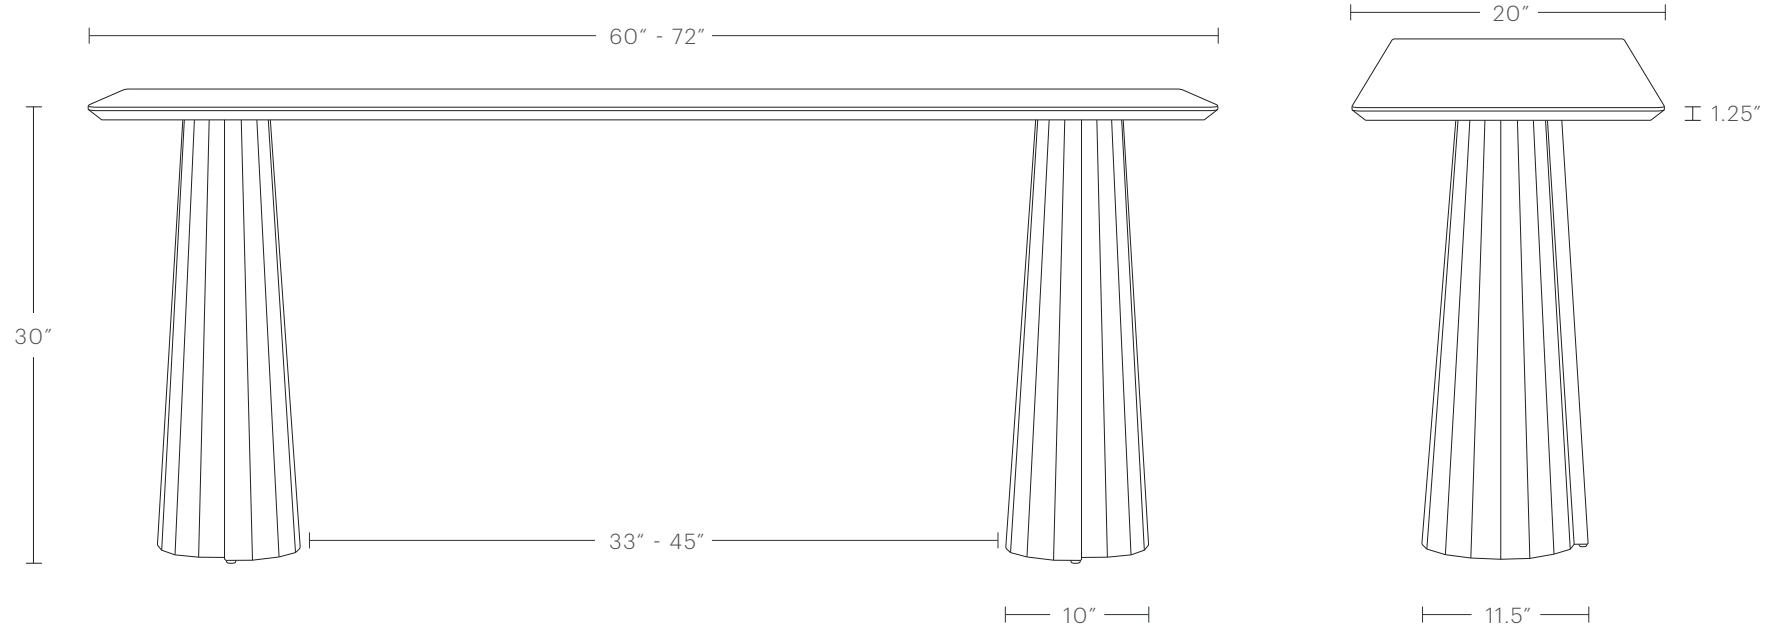

The Bank Console Table

MAIDEN HOME

A striking design statement, The Bank is handcrafted of solid American white oak. Designed with a distinctive overlap, the faceted, conical legs add sculptural sensibility, supporting a white oak veneer top with carved beveled edging.

hello@maidenhome.com

(888) 513-5754

The Bank Console Table

MAIDEN HOME

PRODUCT DIMENSIONS

60" Length: 60"L, 20"W, 30"H

72" Length: 72"L, 20"W, 30"H

TABLETOP HEIGHT

30"H

TABLETOP THICKNESS

1.25"H

INSIDE COLUMN DIMENSIONS

60" Length: 33"L

72" Length: 45"L