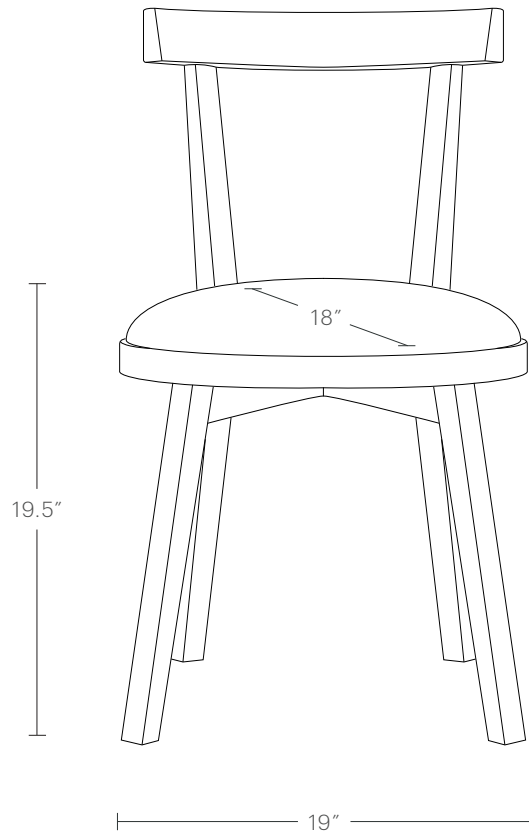

The Allen Dining Chair

MAIDEN HOME

The hand-carved frame and natural materiality give The Allen an organic, refined silhouette. Expertly crafted of solid ash wood and paired with tailored upholstery for casual comfort.

hello@maidenhome.com

(888) 513-5754

The Allen Dining Chair

MAIDEN HOME

PRODUCT DIMENSIONS

19"W, 22"D, 33"H

SEAT HEIGHT

19.5"H

SEAT DEPTH

18"D

DELIVERY DIMENSIONS

19"W