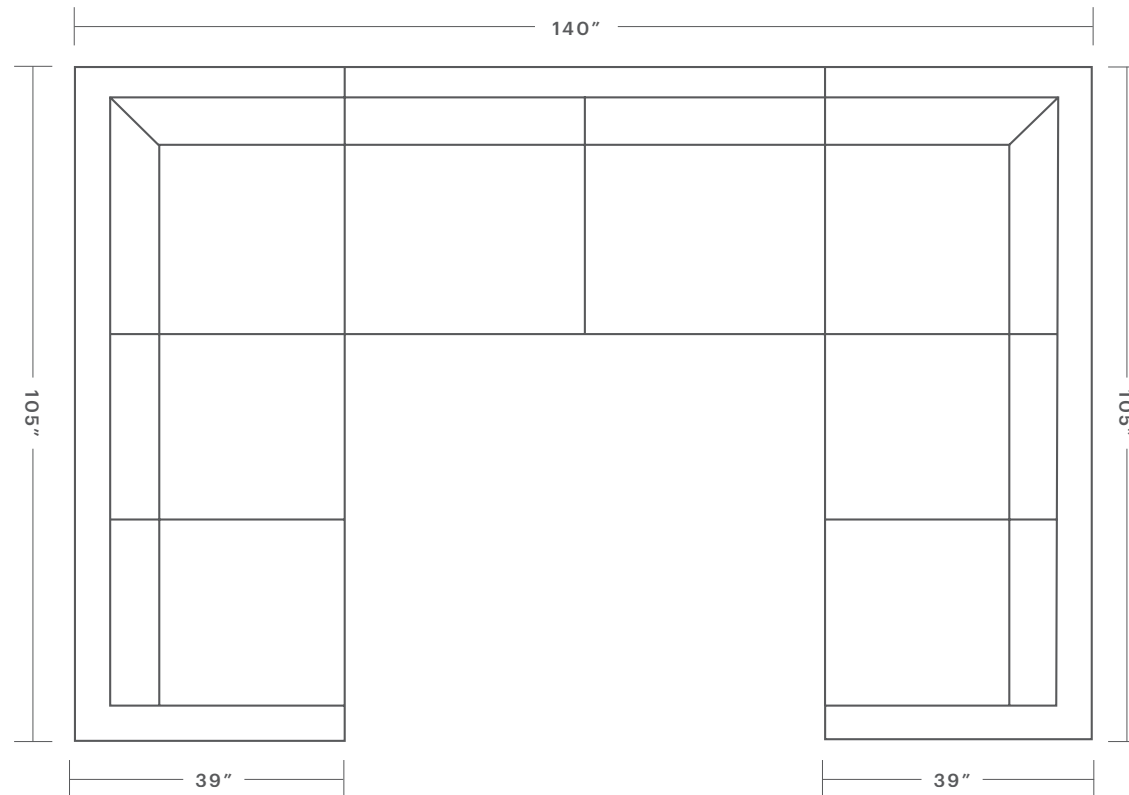

### OVERALL DIMENSIONS:

90" or 101" Wide, 65" Deep, 31" Tall

### OVERALL DIMENSIONS:

115", 119" or 132" Wide, 65" Deep, 31" Tall

## Product Dimensions

**OVERALL DIMENSIONS:** 132" Wide, 65" Deep, 31" Tall

**CHAISE DIMENSIONS:** 35" Wide, 65" Deep

**CUSHION CONFIGURATION:** 4 Back Cushions, 4 Seat Cushions

## Product Dimensions

**OVERALL DIMENSIONS:** 140" Wide, 105" Deep, 31" Tall

**CUSHION CONFIGURATION:** 10 Back Cushions, 8 Seat Cushions