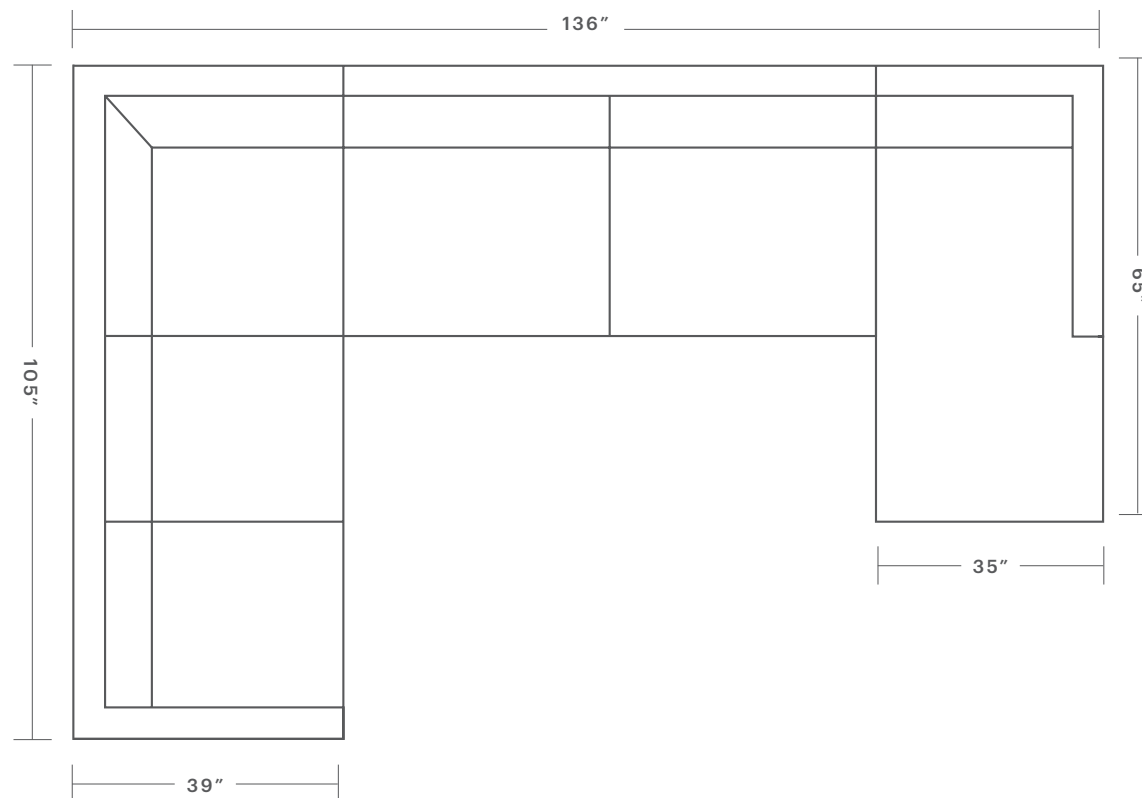

### OVERALL DIMENSIONS:

90" or 101" Wide, 65" Deep, 31" Tall

### OVERALL DIMENSIONS:

115", 119" or 132" Wide, 65" Deep, 31" Tall

## Product Dimensions

**OVERALL DIMENSIONS:** 140" Wide, 105" Deep, 31" Tall

**CUSHION CONFIGURATION:** 10 Back Cushions, 8 Seat Cushions

## Product Dimensions

Available with Right or Left Facing Chaise

**OVERALL DIMENSIONS:** 136" Wide, 105" Deep, 31" Tall

**CHAISE DIMENSIONS:** 35" Wide, 65" Deep

**CUSHION CONFIGURATION:** 7 Back Cushions, 6 Seat Cushions