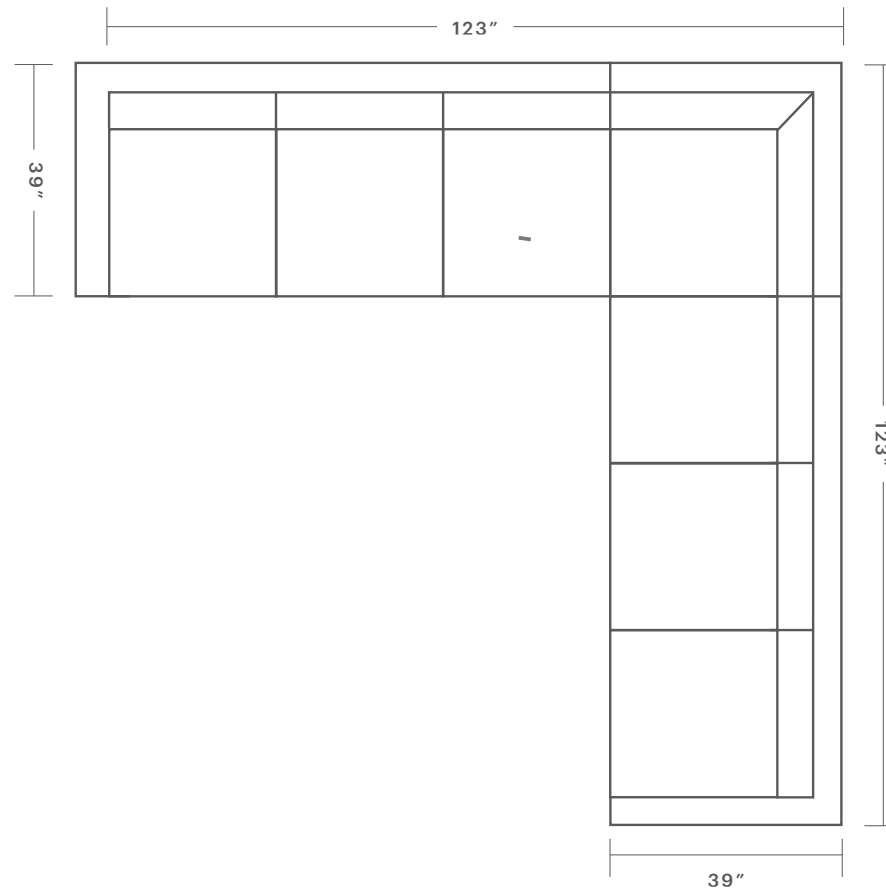

The Warren L Sectional

Product Dimensions

AVAILABLE IN: 123" X 123"

CUSHION CONFIGURATION: 8 Back Cushions, 7 Seat Cushions