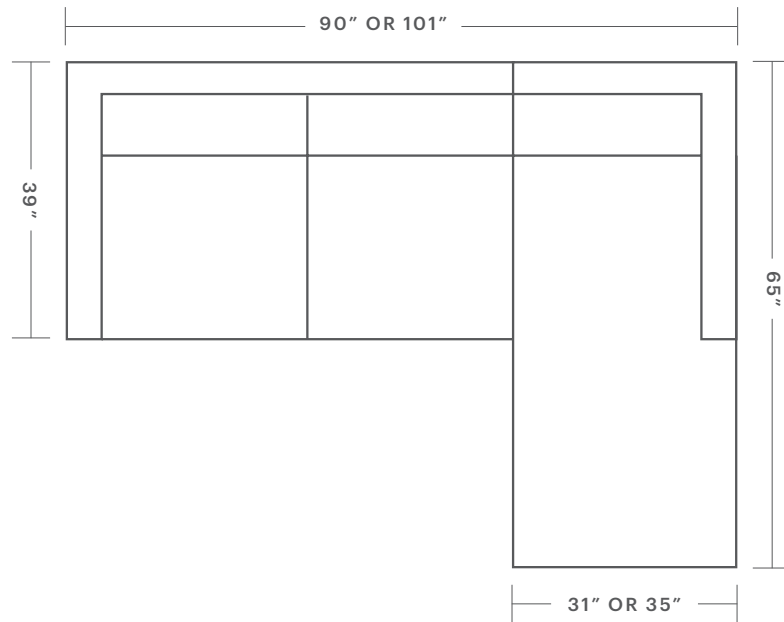

### OVERALL DIMENSIONS:

90" or 101" Wide, 65" Deep, 31" Tall

## Product Dimensions

**AVAILABLE IN:** 98" X 98", 105" X 105"

**CUSHION CONFIGURATION:** 6 Back Cushions, 5 Seat Cushions

## Product Dimensions

**OVERALL DIMENSIONS:** 132" Wide, 65" Deep, 31" Tall

**CHAISE DIMENSIONS:** 35" Wide, 65" Deep

**CUSHION CONFIGURATION:** 4 Back Cushions, 4 Seat Cushions

## Product Dimensions

**OVERALL DIMENSIONS:** 140" Wide, 105" Deep, 31" Tall

**CUSHION CONFIGURATION:** 10 Back Cushions, 8 Seat Cushions