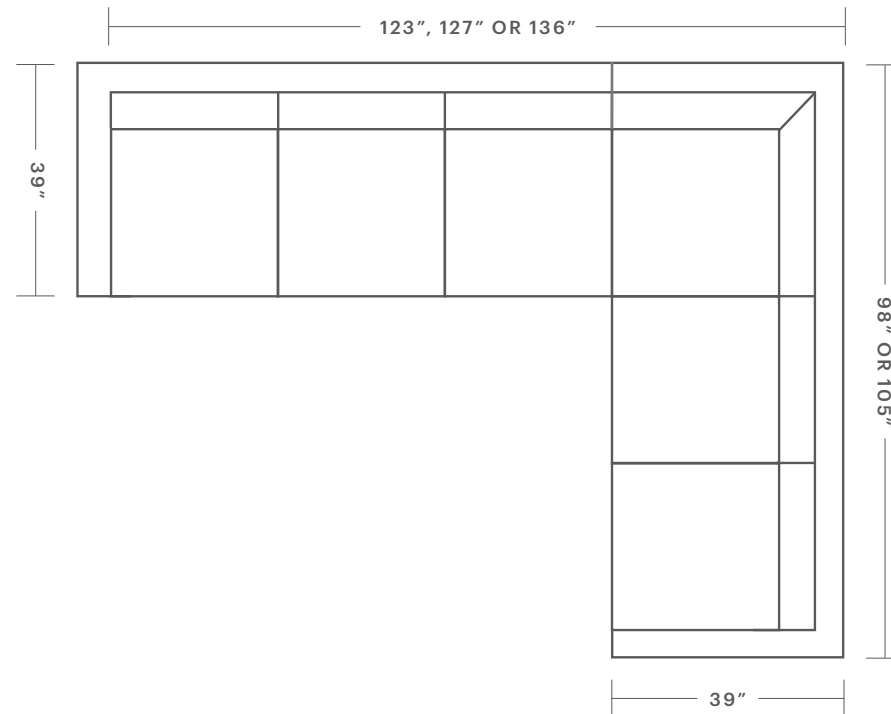

The Warren L Sectional

Product Dimensions

Left and Right Arm dimensions are interchangeable

AVAILABLE IN:

123" or 127" X 98"

136" X 105"

CUSHION CONFIGURATION: 7 Back Cushions, 6 Seat Cushions