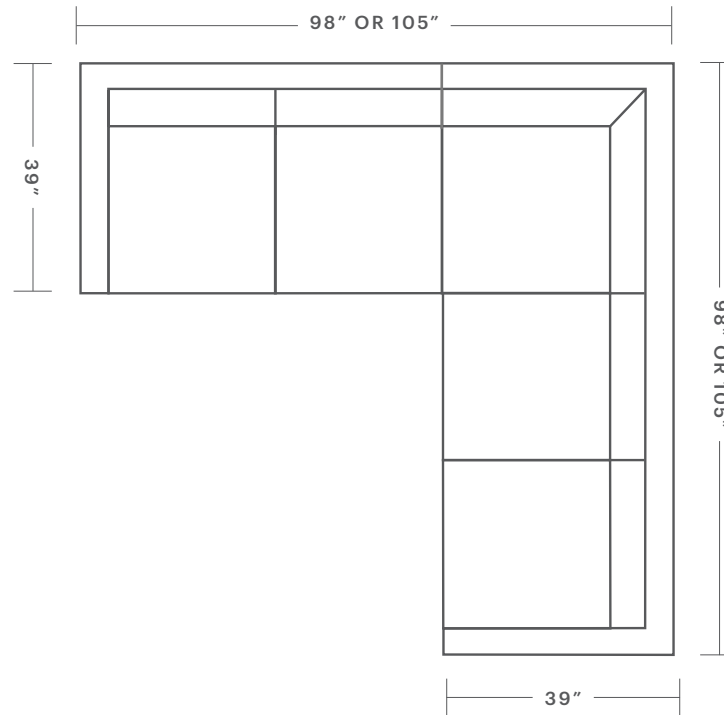

### OVERALL DIMENSIONS:

90" or 101" Wide, 65" Deep, 31" Tall

### OVERALL DIMENSIONS:

115", 119" or 132" Wide, 65" Deep, 31" Tall

## Product Dimensions

**AVAILABLE IN:** 98" X 98", 105" X 105"

**CUSHION CONFIGURATION:** 6 Back Cushions, 5 Seat Cushions

## Product Dimensions

**OVERALL DIMENSIONS:** 140" Wide, 105" Deep, 31" Tall

**CUSHION CONFIGURATION:** 10 Back Cushions, 8 Seat Cushions