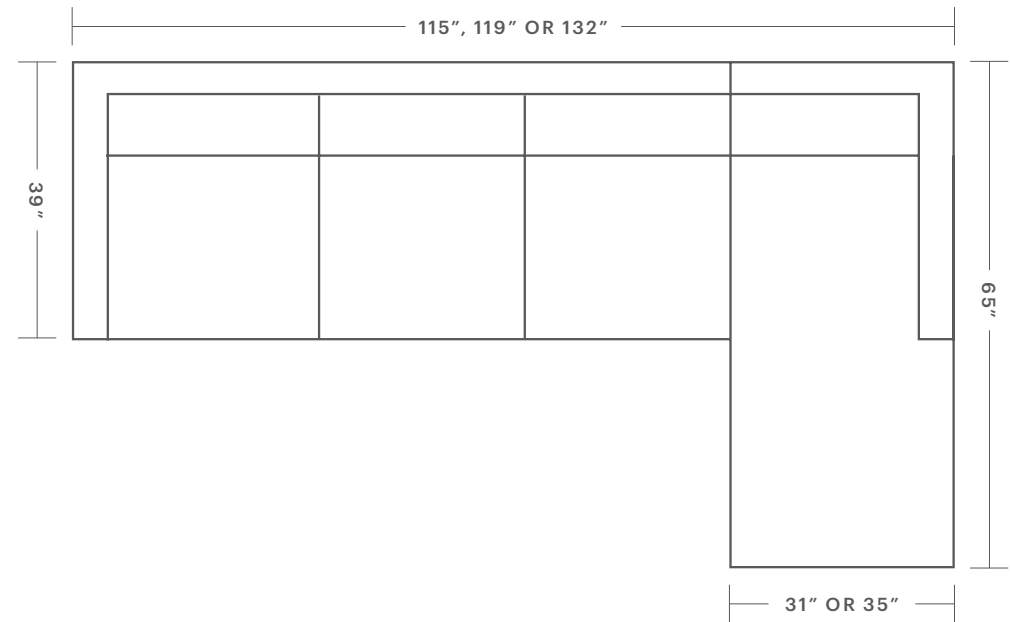

### OVERALL DIMENSIONS:

90" or 101" Wide, 65" Deep, 31" Tall

### OVERALL DIMENSIONS:

115", 119" or 132" Wide, 65" Deep, 31" Tall

## Product Dimensions

**AVAILABLE IN:** 98" X 98", 105" X 105"

**CUSHION CONFIGURATION:** 6 Back Cushions, 5 Seat Cushions

## Product Dimensions

**OVERALL DIMENSIONS:** 140" Wide, 105" Deep, 31" Tall

**CUSHION CONFIGURATION:** 10 Back Cushions, 8 Seat Cushions