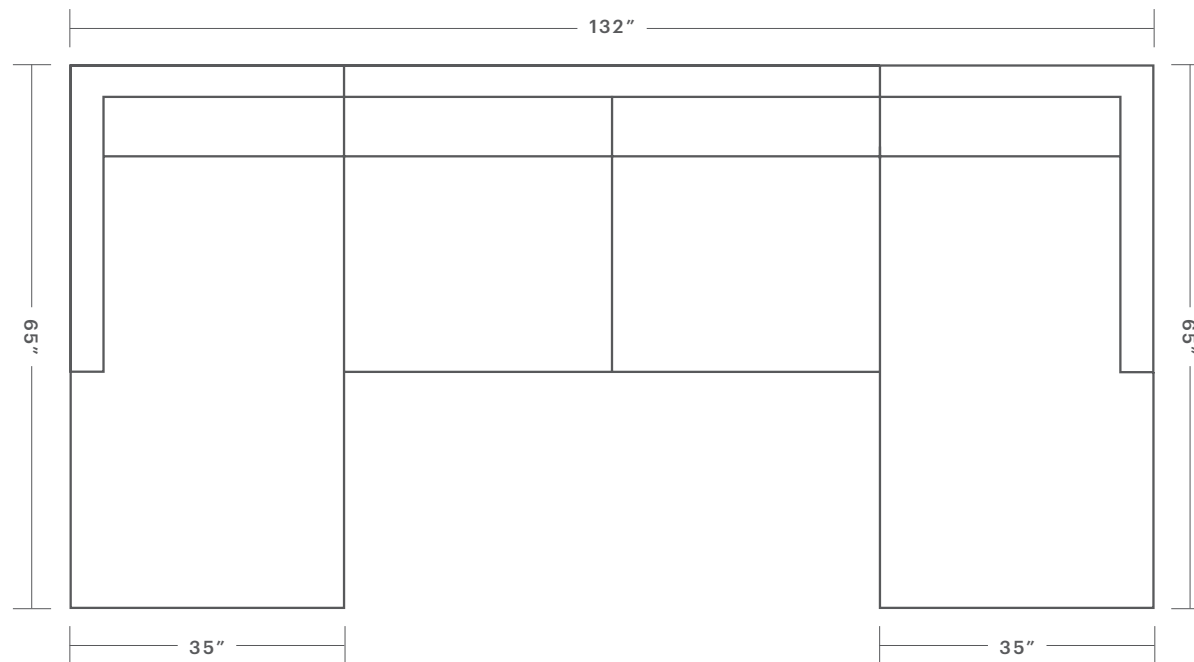

### OVERALL DIMENSIONS:

90" or 101" Wide, 65" Deep, 31" Tall

### OVERALL DIMENSIONS:

115", 119" or 132" Wide, 65" Deep, 31" Tall

## Product Dimensions

**OVERALL DIMENSIONS:** 132" Wide, 65" Deep, 31" Tall

**CHAISE DIMENSIONS:** 35" Wide, 65" Deep

**CUSHION CONFIGURATION:** 4 Back Cushions, 4 Seat Cushions

## Product Dimensions

**OVERALL DIMENSIONS:** 140" Wide, 105" Deep, 31" Tall

**CUSHION CONFIGURATION:** 10 Back Cushions, 8 Seat Cushions