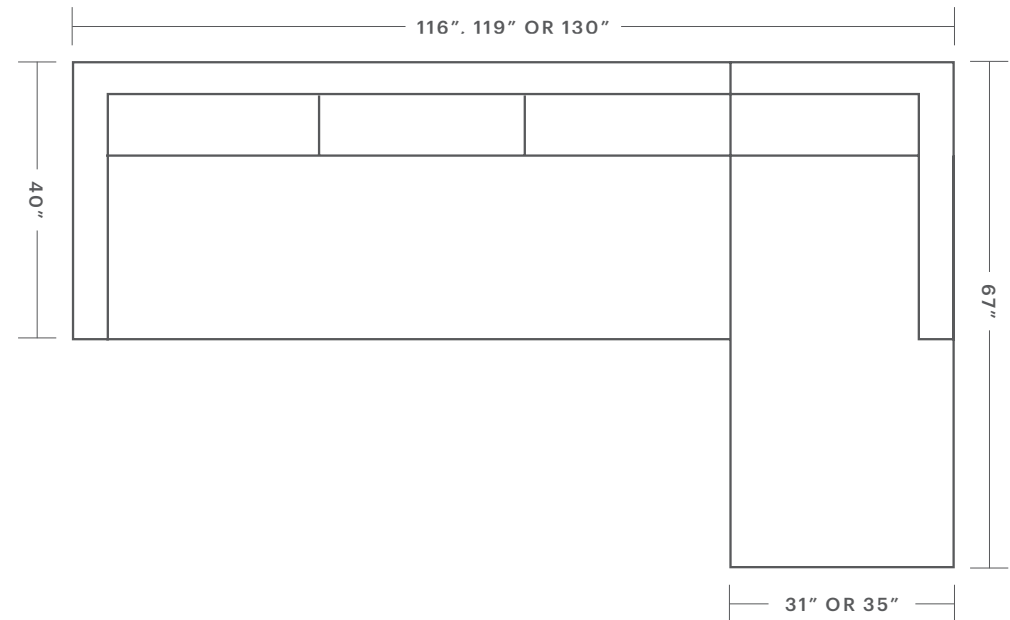

Questions:
hello@maidenhome.com
888-513-5754

The Sullivan Chaise Sectionals

Product Dimensions

Available with Right or Left Facing Chaise

OVERALL DIMENSIONS:

90" or 100" Wide, 67" Deep, 35" Tall

CHAISE DIMENSIONS:

AVAILABLE IN: 115" X 115"

CUSHION CONFIGURATION: 6 Back Cushions, 3 Seat Cushions

The Sullivan U Chaise Sectional

Product Dimensions

OVERALL DIMENSIONS: 133" Wide, 67" Deep, 35" Tall

CHAISE DIMENSIONS: 35" Wide, 67" Deep

CUSHION CONFIGURATION: 4 Back Cushions, 3 Seat Cushions

The Sullivan U Sofa Sectional

Product Dimensions

OVERALL DIMENSIONS: 143" Wide, 106" Deep, 35" Tall

CUSHION CONFIGURATION: 10 Back Cushions, 3 Seat Cushions

The Sullivan U Sofa Chaise Sectional

Product Dimensions

Available with Right or Left Facing Chaise

OVERALL DIMENSIONS: 138" Wide, 106" Deep, 35" Tall

CHAISE DIMENSIONS: 35" Wide, 67" Deep

CUSHION CONFIGURATION: 7 Back Cushions, 3 Seat Cushions