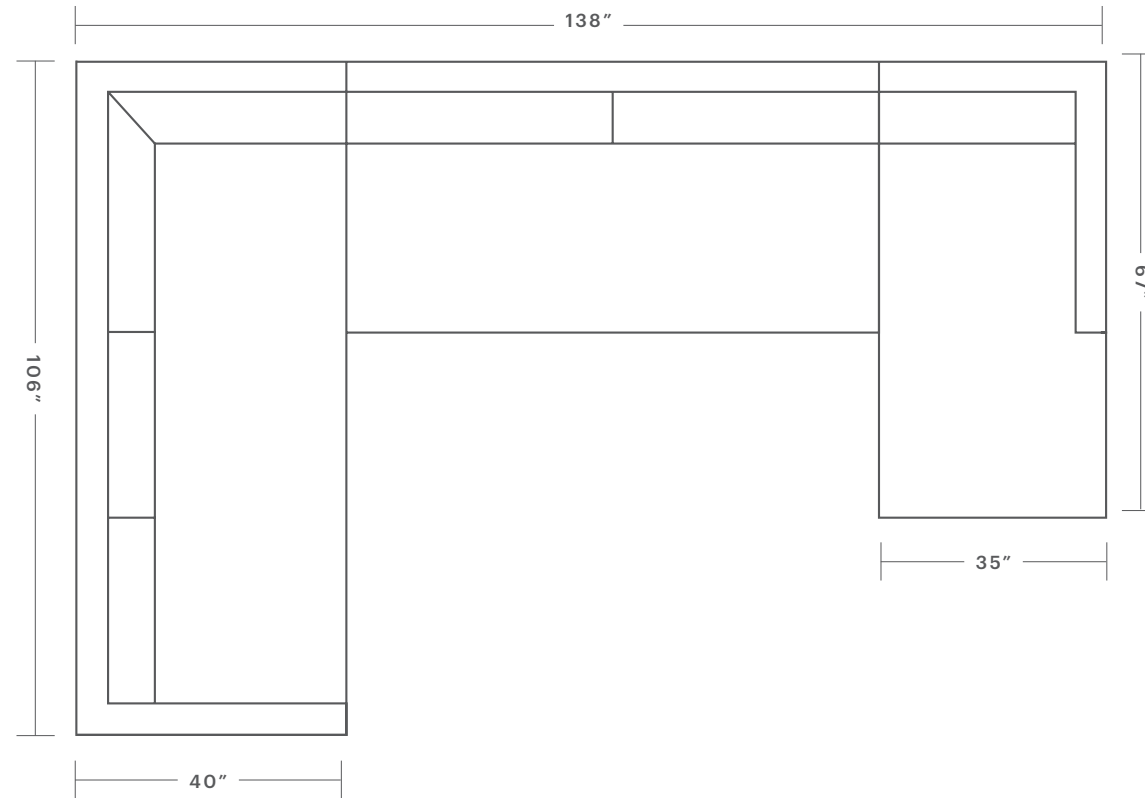

130" includes 35" wide chaise

CUSHION CONFIGURATION: 4 Back Cushions, 2 Seat Cushions

The Sullivan L Sectionals

Product Dimensions

Left and Right Arm dimensions are interchangeable

AVAILABLE IN: 99" X 98" or 105" X 106

AVAILABLE IN: 115" X 115"

CUSHION CONFIGURATION: 6 Back Cushions, 3 Seat Cushions

The Sullivan U Chaise Sectional

Product Dimensions

OVERALL DIMENSIONS: 133" Wide, 67" Deep, 35" Tall

CHAISE DIMENSIONS: 35" Wide, 67" Deep

CUSHION CONFIGURATION: 4 Back Cushions, 3 Seat Cushions

The Sullivan U Sofa Sectional

Product Dimensions

OVERALL DIMENSIONS: 143" Wide, 106" Deep, 35" Tall

CUSHION CONFIGURATION: 10 Back Cushions, 3 Seat Cushions

The Sullivan U Sofa Chaise Sectional

Product Dimensions

Available with Right or Left Facing Chaise

OVERALL DIMENSIONS: 138" Wide, 106" Deep, 35" Tall

CHAISE DIMENSIONS: 35" Wide, 67" Deep

CUSHION CONFIGURATION: 7 Back Cushions, 3 Seat Cushions