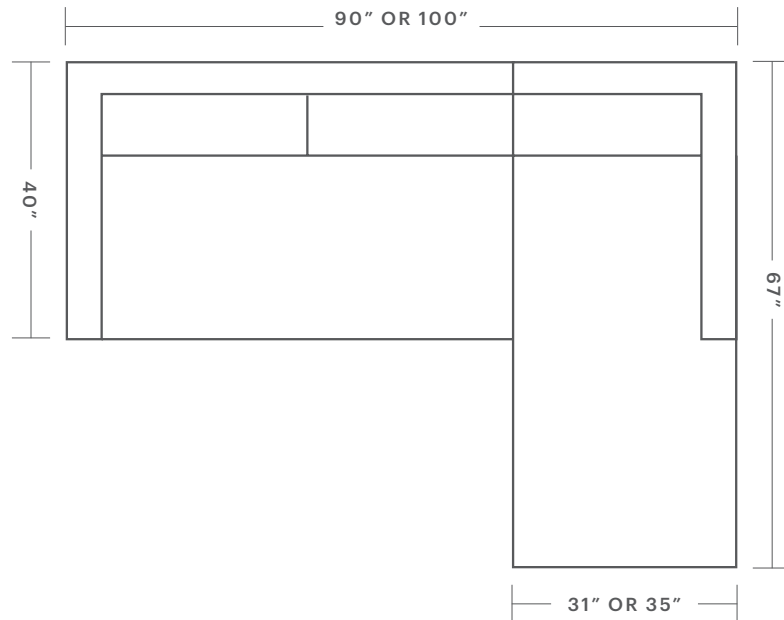

Questions:
hello@maidenhome.com
888-513-5754

The Sullivan Chaise Sectionals

Product Dimensions

Available with Right or Left Facing Chaise

OVERALL DIMENSIONS:

90" or 100" Wide, 67" Deep, 35" Tall

CHAISE DIMENSIONS:

AVAILABLE IN: 115" X 115"

CUSHION CONFIGURATION: 6 Back Cushions, 3 Seat Cushions

The Sullivan U Chaise Sectional

Product Dimensions

OVERALL DIMENSIONS: 133" Wide, 67" Deep, 35" Tall

CHAISE DIMENSIONS: 35" Wide, 67" Deep

CUSHION CONFIGURATION: 4 Back Cushions, 3 Seat Cushions

The Sullivan U Sofa Sectional

Product Dimensions

OVERALL DIMENSIONS: 143" Wide, 106" Deep, 35" Tall

CUSHION CONFIGURATION: 10 Back Cushions, 3 Seat Cushions

The Sullivan U Sofa Chaise Sectional

Product Dimensions

Available with Right or Left Facing Chaise

OVERALL DIMENSIONS: 138" Wide, 106" Deep, 35" Tall

CHAISE DIMENSIONS: 35" Wide, 67" Deep

CUSHION CONFIGURATION: 7 Back Cushions, 3 Seat Cushions