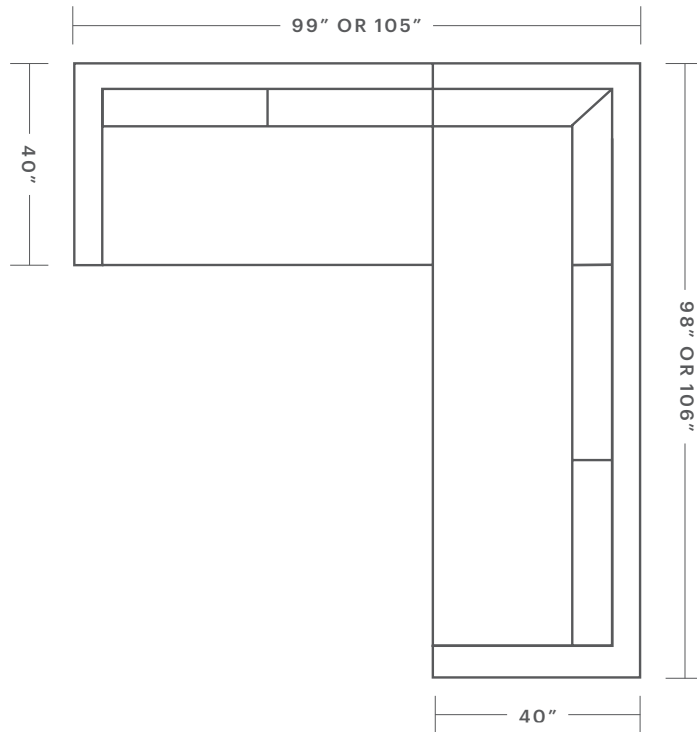

130" includes 35" wide chaise

CUSHION CONFIGURATION: 4 Back Cushions, 2 Seat Cushions

The Sullivan L Sectionals

Product Dimensions

Left and Right Arm dimensions are interchangeable

AVAILABLE IN: 99" X 98" or 105" X 106

CUSHION CONFIGURATION: 6 Back Cushions, 2 Seat Cushions

AVAILABLE IN: 125" X 98" or 128" X 98" or 135" X 106"

CUSHION CONFIGURATION: 7 Back Cushions, 2 Seat Cushions

The Sullivan L Sectionals

Product Dimensions

AVAILABLE IN: 115" X 115"

CUSHION CONFIGURATION: 6 Back Cushions, 3 Seat Cushions

The Sullivan U Chaise Sectional

Product Dimensions

OVERALL DIMENSIONS: 133" Wide, 67" Deep, 35" Tall

CHAISE DIMENSIONS: 35" Wide, 67" Deep

The Sullivan U Sofa Chaise Sectional

Product Dimensions

Available with Right or Left Facing Chaise

OVERALL DIMENSIONS: 138" Wide, 106" Deep, 35" Tall

CHAISE DIMENSIONS: 35" Wide, 67" Deep

CUSHION CONFIGURATION: 7 Back Cushions, 3 Seat Cushions