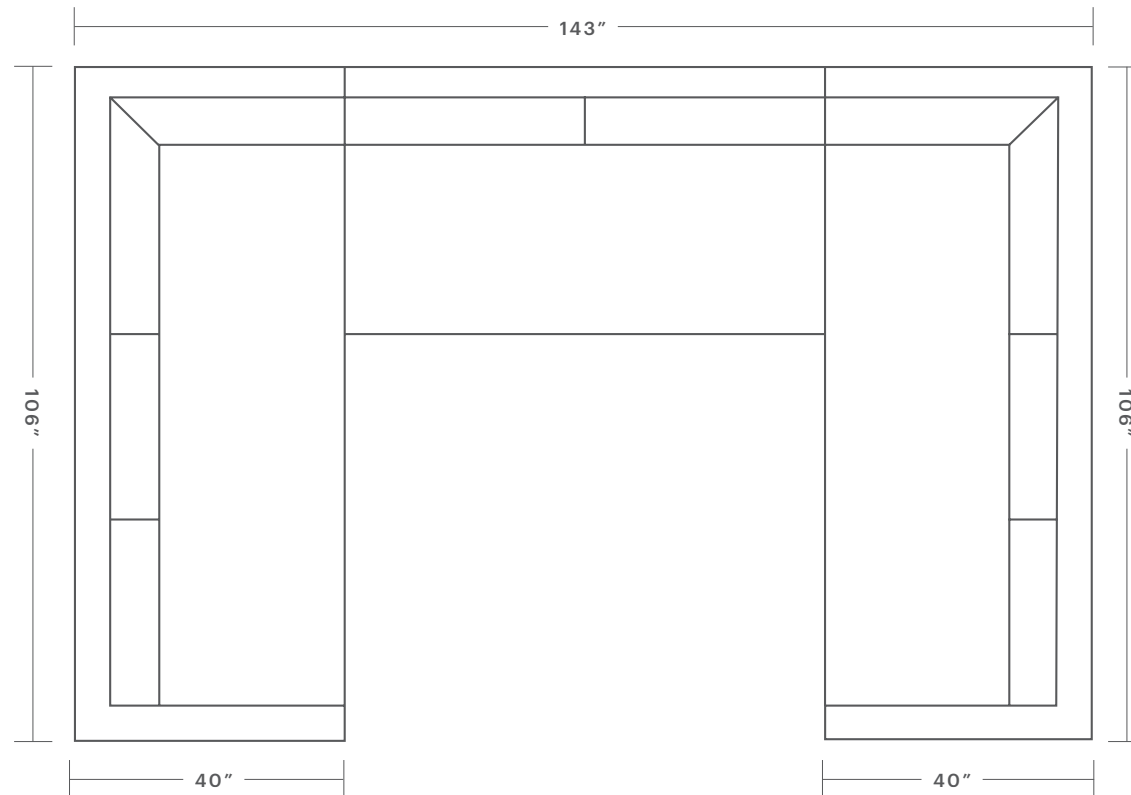

CUSHION CONFIGURATION: 6 Back Cushions, 2 Seat Cushions

AVAILABLE IN: 125" X 98" or 128" X 98" or 135" X 106"

CUSHION CONFIGURATION: 7 Back Cushions, 2 Seat Cushions

The Sullivan L Sectionals

Product Dimensions

AVAILABLE IN: 115" X 115"

CUSHION CONFIGURATION: 6 Back Cushions, 3 Seat Cushions

The Sullivan U Chaise Sectional

Product Dimensions

OVERALL DIMENSIONS: 133" Wide, 67" Deep, 35" Tall

CHAISE DIMENSIONS: 35" Wide, 67" Deep

CUSHION CONFIGURATION: 4 Back Cushions, 3 Seat Cushions

The Sullivan U Sofa Sectional

Product Dimensions

OVERALL DIMENSIONS: 143" Wide, 106" Deep, 35" Tall

CUSHION CONFIGURATION: 10 Back Cushions, 3 Seat Cushions

The Sullivan U Sofa Chaise Sectional

Product Dimensions

Available with Right or Left Facing Chaise

OVERALL DIMENSIONS: 138" Wide, 106" Deep, 35" Tall

CHAISE DIMENSIONS: 35" Wide, 67" Deep

CUSHION CONFIGURATION: 7 Back Cushions, 3 Seat Cushions