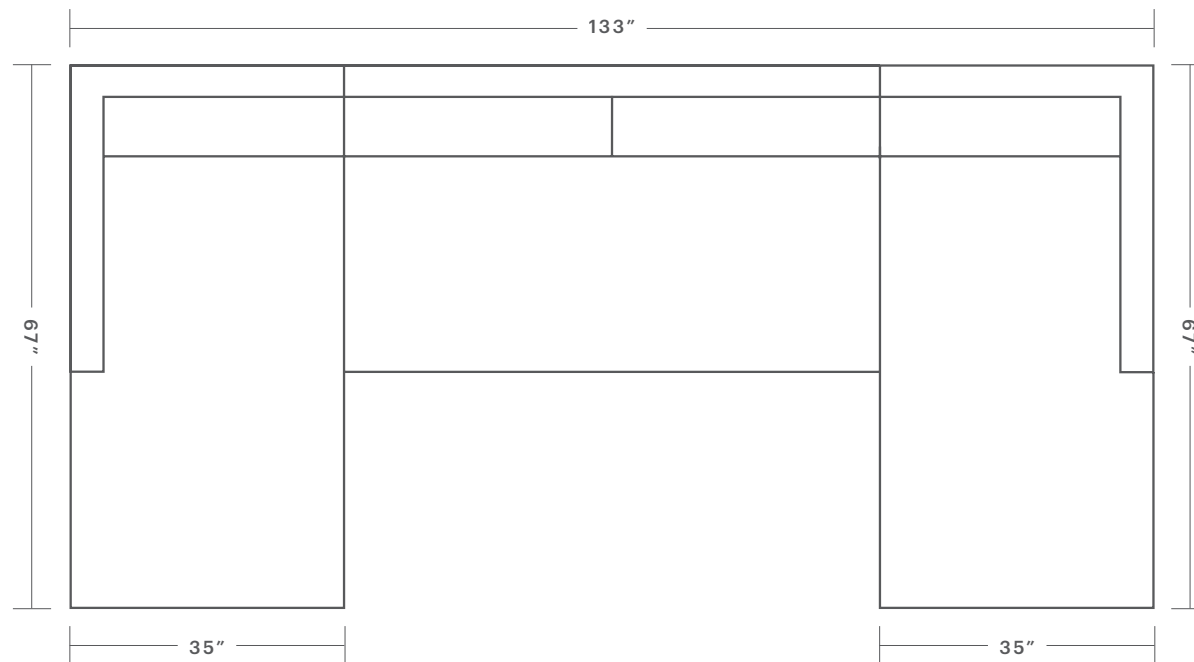

CUSHION CONFIGURATION: 6 Back Cushions, 2 Seat Cushions

AVAILABLE IN: 125" X 98" or 128" X 98" or 135" X 106"

CUSHION CONFIGURATION: 7 Back Cushions, 2 Seat Cushions

The Sullivan L Sectionals

Product Dimensions

AVAILABLE IN: 115" X 115"

CUSHION CONFIGURATION: 6 Back Cushions, 3 Seat Cushions

The Sullivan U Chaise Sectional

Product Dimensions

OVERALL DIMENSIONS: 133" Wide, 67" Deep, 35" Tall

CHAISE DIMENSIONS: 35" Wide, 67" Deep

CUSHION CONFIGURATION: 4 Back Cushions, 3 Seat Cushions

The Sullivan U Sofa Sectional

Product Dimensions

OVERALL DIMENSIONS: 143" Wide, 106" Deep, 35" Tall

CUSHION CONFIGURATION: 10 Back Cushions, 3 Seat Cushions

The Sullivan U Sofa Chaise Sectional

Product Dimensions

Available with Right or Left Facing Chaise

OVERALL DIMENSIONS: 138" Wide, 106" Deep, 35" Tall

CHAISE DIMENSIONS: 35" Wide, 67" Deep

CUSHION CONFIGURATION: 7 Back Cushions, 3 Seat Cushions