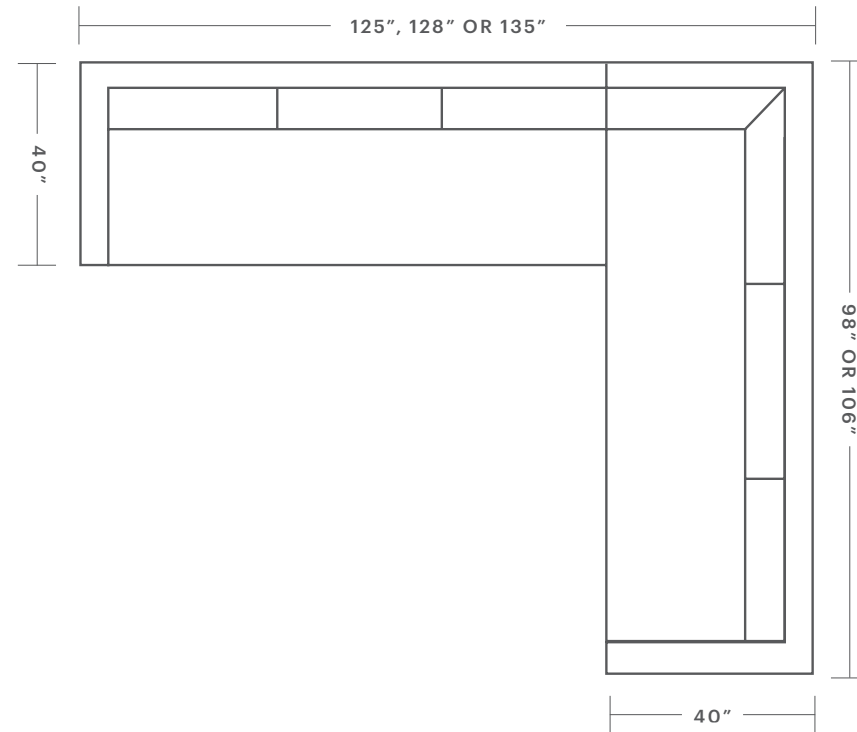

130" includes 35" wide chaise

CUSHION CONFIGURATION: 4 Back Cushions, 2 Seat Cushions

The Sullivan L Sectionals

Product Dimensions

Left and Right Arm dimensions are interchangeable

AVAILABLE IN: 99" X 98" or 105" X 106

CUSHION CONFIGURATION: 6 Back Cushions, 2 Seat Cushions

AVAILABLE IN: 125" X 98" or 128" X 98" or 135" X 106"

CUSHION CONFIGURATION: 7 Back Cushions, 2 Seat Cushions

The Sullivan L Sectionals

Product Dimensions

CUSHION CONFIGURATION: 4 Back Cushions, 3 Seat Cushions

The Sullivan U Sofa Sectional

Product Dimensions

OVERALL DIMENSIONS: 143" Wide, 106" Deep, 35" Tall

CUSHION CONFIGURATION: 10 Back Cushions, 3 Seat Cushions

The Sullivan U Sofa Chaise Sectional

Product Dimensions

Available with Right or Left Facing Chaise

OVERALL DIMENSIONS: 138" Wide, 106" Deep, 35" Tall

CHAISE DIMENSIONS: 35" Wide, 67" Deep

CUSHION CONFIGURATION: 7 Back Cushions, 3 Seat Cushions