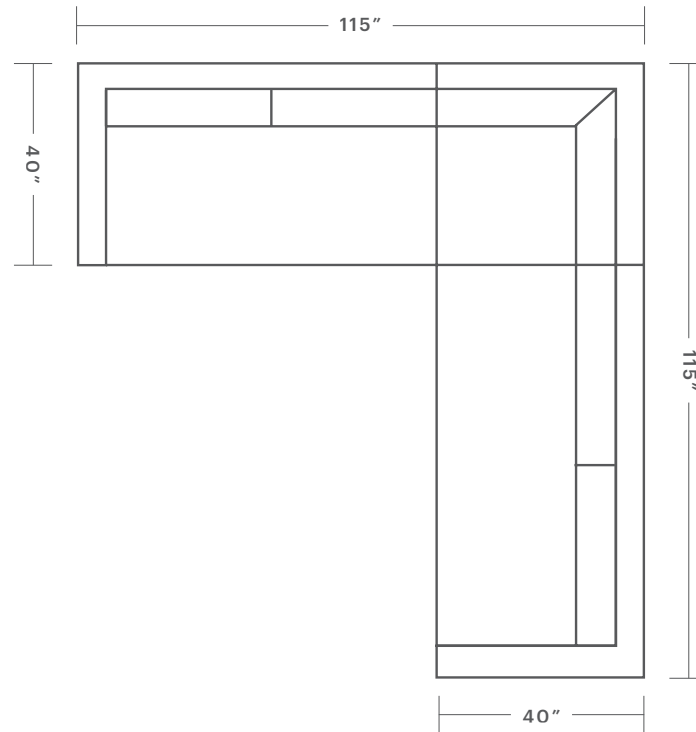

130" includes 35" wide chaise

CUSHION CONFIGURATION: 4 Back Cushions, 2 Seat Cushions

The Sullivan L Sectionals

Product Dimensions

Left and Right Arm dimensions are interchangeable

AVAILABLE IN: 99" X 98" or 105" X 106

CUSHION CONFIGURATION: 6 Back Cushions, 2 Seat Cushions

AVAILABLE IN: 125" X 98" or 128" X 98" or 135" X 106"

CUSHION CONFIGURATION: 7 Back Cushions, 2 Seat Cushions

The Sullivan L Sectionals

Product Dimensions

AVAILABLE IN: 115" X 115"

CUSHION CONFIGURATION: 6 Back Cushions, 3 Seat Cushions

The Sullivan U Chaise Sectional

Product Dimensions

OVERALL DIMENSIONS: 133" Wide, 67" Deep, 35" Tall

CHAISE DIMENSIONS: 35" Wide, 67" Deep

The Sullivan U Sofa Chaise Sectional

Product Dimensions

Available with Right or Left Facing Chaise

OVERALL DIMENSIONS: 138" Wide, 106" Deep, 35" Tall

CHAISE DIMENSIONS: 35" Wide, 67" Deep

CUSHION CONFIGURATION: 7 Back Cushions, 3 Seat Cushions