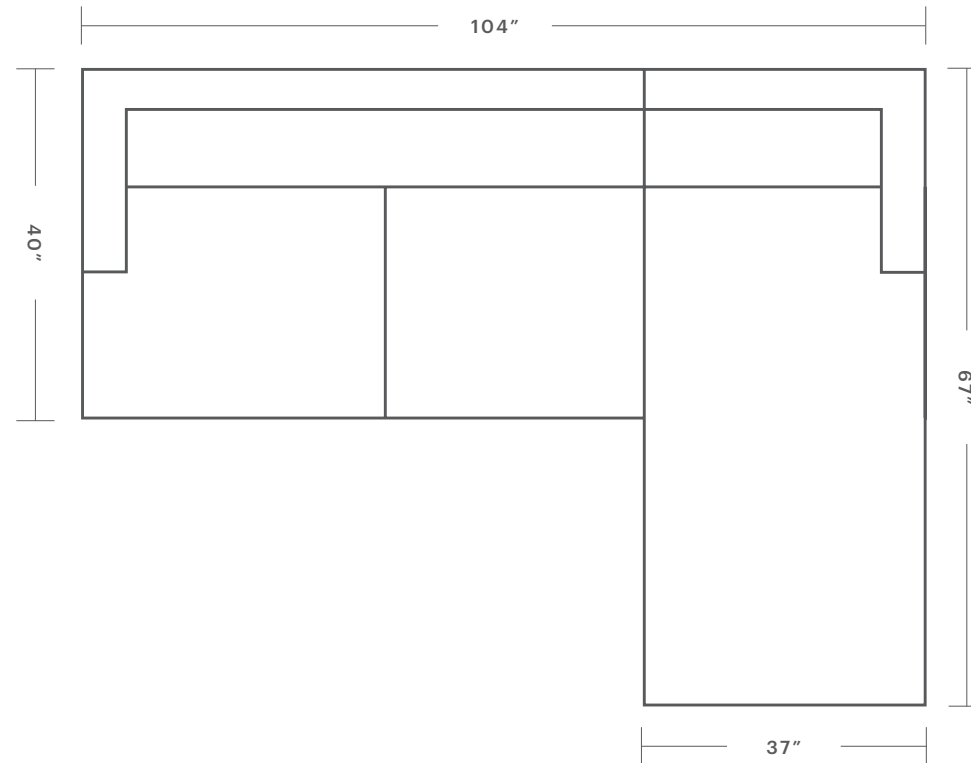

The Ludlow Chaise Sectional

Questions:
hello@maidenhome.com
888-513-5754

The Ludlow Chaise Sectional

Product Dimensions

Available with Right or Left Facing Chaise

OVERALL DIMENSIONS: 104" Wide, 67" Deep, 34" Tall

CHAISE DIMENSIONS: 37" Wide, 67" Deep

CUSHION CONFIGURATION: 2 Back Sections, 3 Seat Cushions