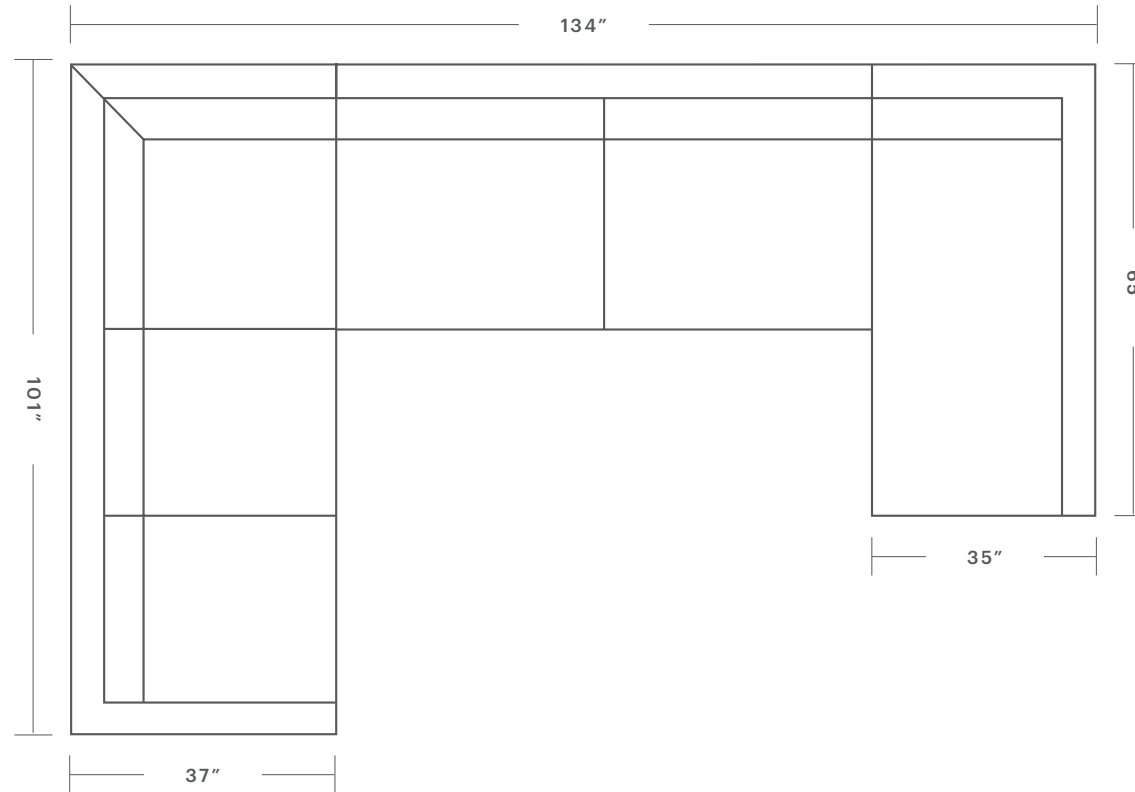

OVERALL DIMENSIONS: 116" or 132" Wide, 65" Deep, 34" Tall

CUSHION CONFIGURATION: 4 Back Cushions, 4 Seat Cushions

The Irving L Sectionals

Product Dimensions

Left and Right Arm dimensions are interchangeable

The Irving U Chaise Sectional

Product Dimensions

OVERALL DIMENSIONS: 132" Wide, 65" Deep, 34" Tall

CHAISE DIMENSIONS: 35" Wide, 65" Deep

CUSHION CONFIGURATION: 4 Back Cushions, 4 Seat Cushions

The Irving U Sofa Sectional

Product Dimensions

OVERALL DIMENSIONS: 136" Wide, 101" Deep, 34" Tall

CUSHION CONFIGURATION: 10 Back Cushions, 8 Seat Cushions

The Irving U Sofa Chaise Sectional

Product Dimensions

Available with Right or Left Facing Chaise

OVERALL DIMENSIONS: 134" Wide, 101" Deep, 34" Tall

CHAISE DIMENSIONS: 35" Wide, 65" Deep

CUSHION CONFIGURATION: 7 Back Cushions, 6 Seat Cushions