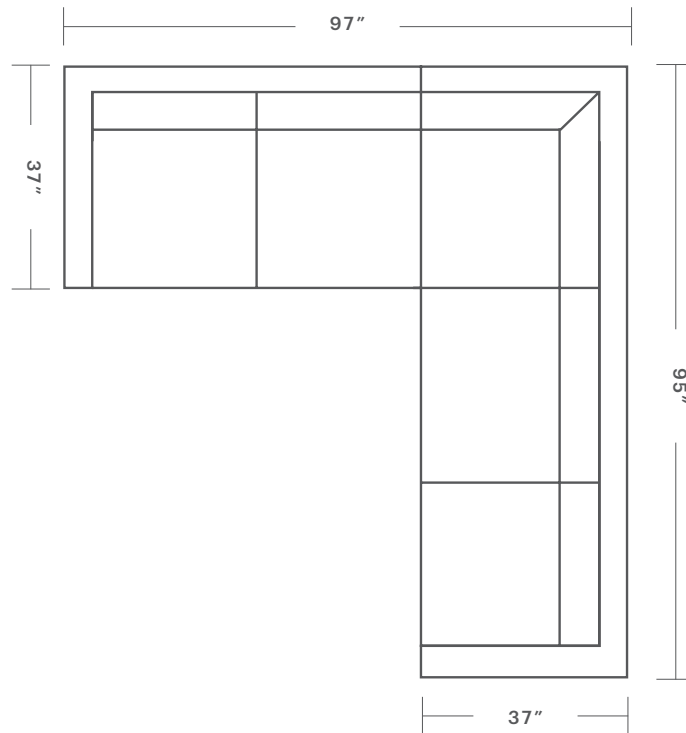

Questions:
hello@maidenhome.com
888-513-5754

The Irving Chaise Sectionals

Product Dimensions

Available with Right or Left Facing Chaise

OVERALL DIMENSIONS: 91" or 101" Wide, 65" Deep, 34" Tall

CUSHION CONFIGURATION: 3 Back Cushions, 3 Seat Cushions

OVERALL DIMENSIONS: 116" or 132" Wide, 65" Deep, 34" Tall

CUSHION CONFIGURATION: 4 Back Cushions, 4 Seat Cushions

The Irving L Sectionals

Product Dimensions

Left and Right Arm dimensions are interchangeable

The Irving U Chaise Sectional

Product Dimensions

OVERALL DIMENSIONS: 132" Wide, 65" Deep, 34" Tall

CHAISE DIMENSIONS: 35" Wide, 65" Deep

CUSHION CONFIGURATION: 4 Back Cushions, 4 Seat Cushions

The Irving U Sofa Sectional

Product Dimensions

OVERALL DIMENSIONS: 136" Wide, 101" Deep, 34" Tall

CUSHION CONFIGURATION: 10 Back Cushions, 8 Seat Cushions

The Irving U Sofa Chaise Sectional

Product Dimensions

Available with Right or Left Facing Chaise