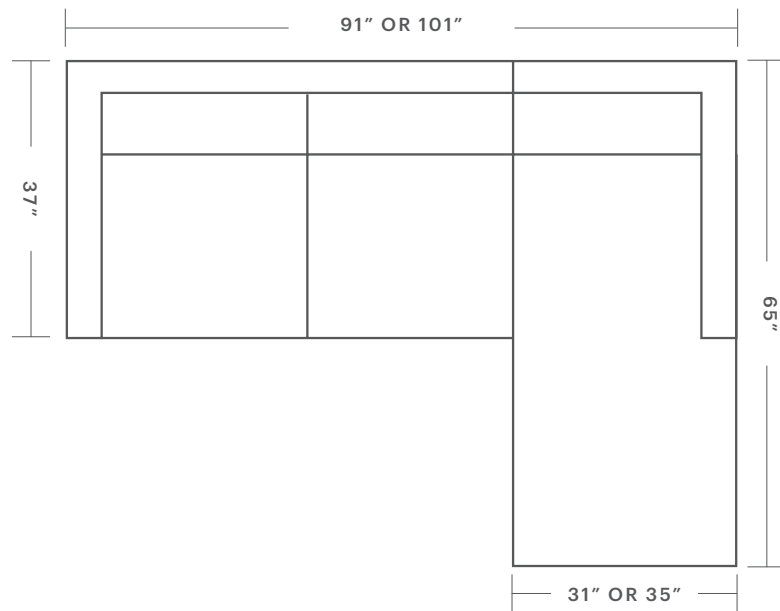

The Irving Chaise Sectionals

Product Dimensions

Available with Right or Left Facing Chaise

OVERALL DIMENSIONS: 91" or 101" Wide, 65" Deep, 34" Tall

CUSHION CONFIGURATION: 3 Back Cushions, 3 Seat Cushions

OVERALL DIMENSIONS: 116" or 132" Wide, 65" Deep, 34" Tall

CUSHION CONFIGURATION: 4 Back Cushions, 4 Seat Cushions