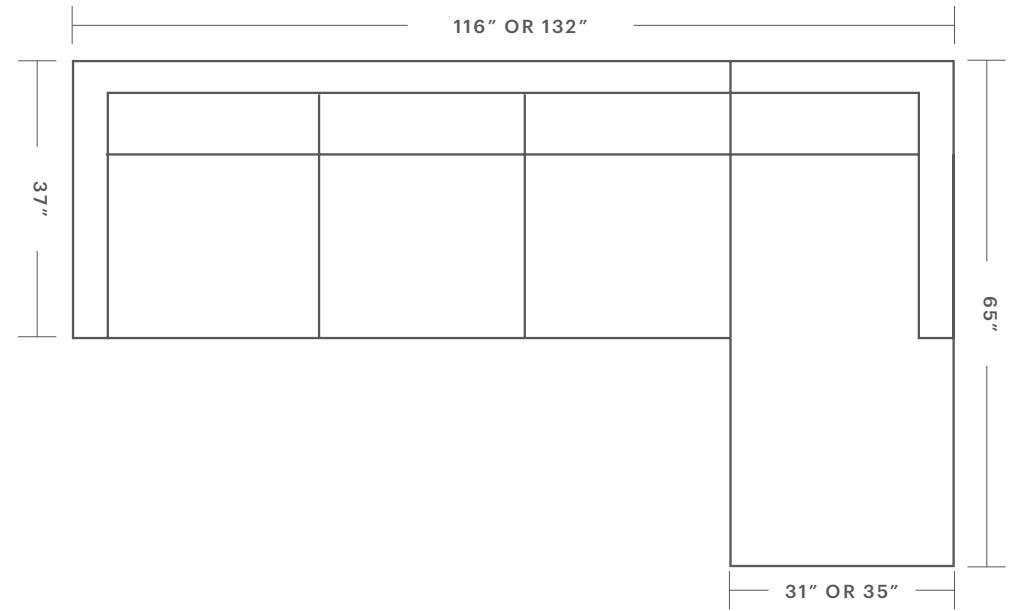

The Irving Chaise Sectionals

Product Dimensions

Available with Right or Left Facing Chaise

OVERALL DIMENSIONS: 91" or 101" Wide, 65" Deep, 34" Tall

CUSHION CONFIGURATION: 3 Back Cushions, 3 Seat Cushions

OVERALL DIMENSIONS: 116" or 132" Wide, 65" Deep, 34" Tall

CUSHION CONFIGURATION: 4 Back Cushions, 4 Seat Cushions