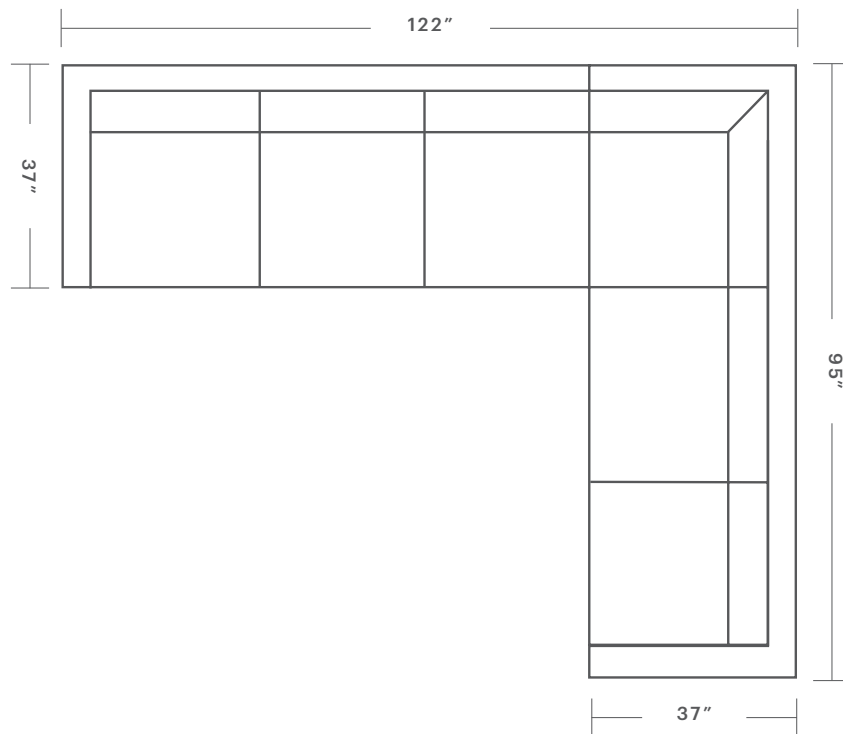

The Irving L Sectionals

Product Dimensions

Left and Right Arm dimensions are interchangeable

LEFT ARM: 122" Wide

RIGHT ARM: 95" Wide

CUSHION CONFIGURATION: 7 Back Cushions, 6 Seat Cushions

LEFT ARM: 134" Wide

RIGHT ARM: 101" Wide

CUSHION CONFIGURATION: 7 Back Cushions, 6 Seat Cushions