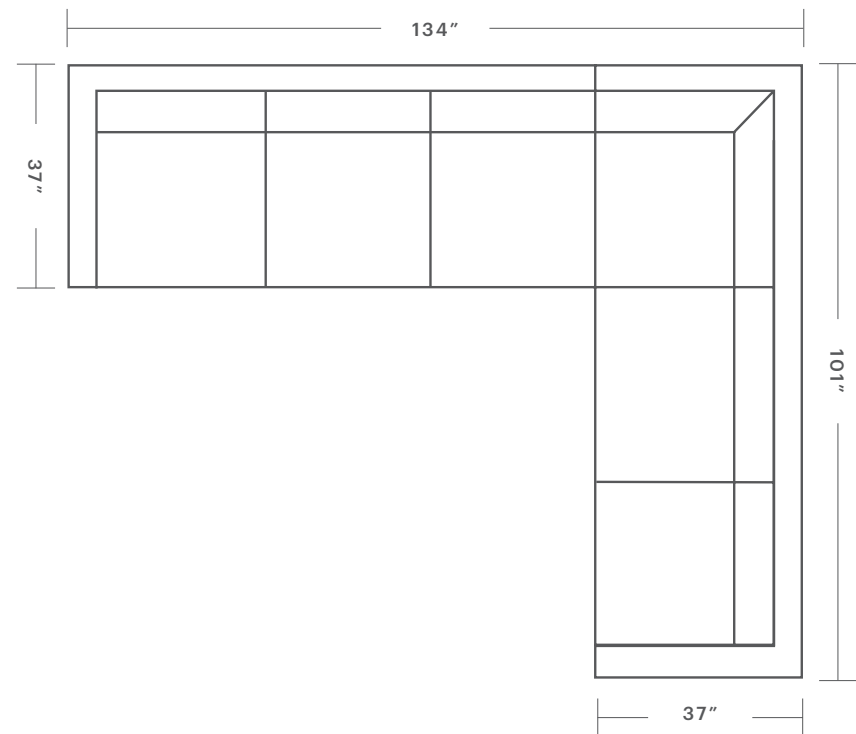

The Irving L Sectionals

Product Dimensions

Left and Right Arm dimensions are interchangeable

LEFT ARM: 122" Wide

RIGHT ARM: 95" Wide

CUSHION CONFIGURATION: 7 Back Cushions, 6 Seat Cushions

LEFT ARM: 134" Wide

RIGHT ARM: 101" Wide

CUSHION CONFIGURATION: 7 Back Cushions, 6 Seat Cushions