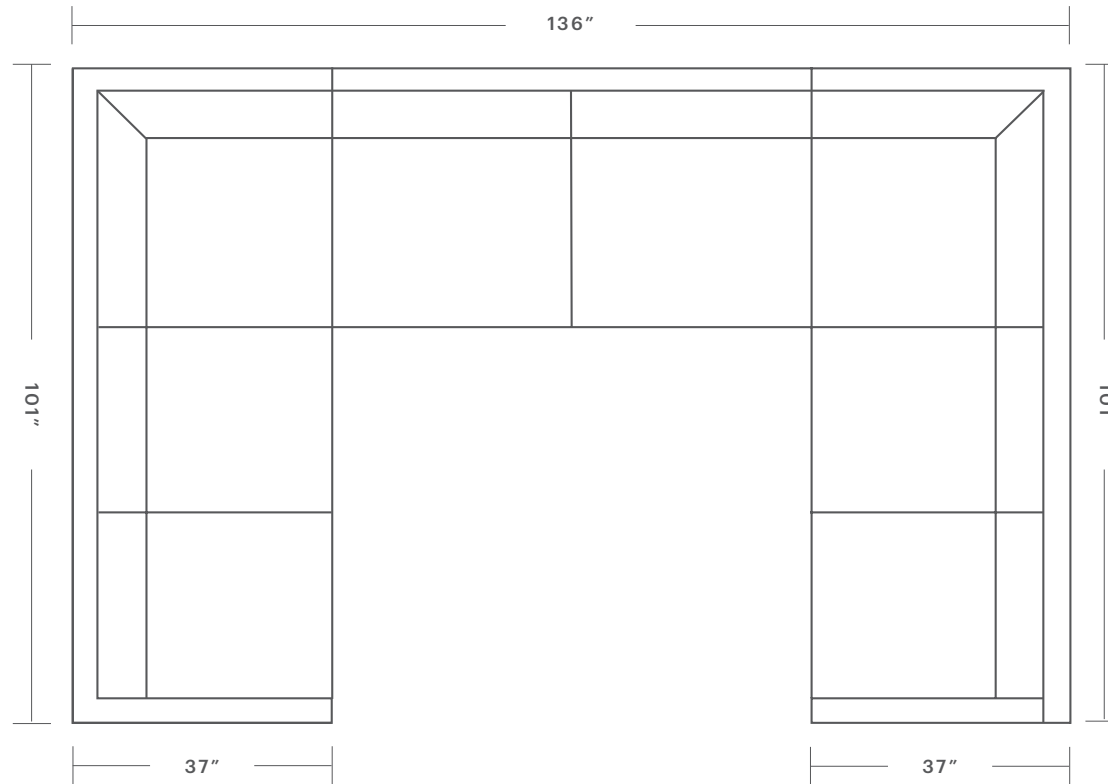

OVERALL DIMENSIONS: 116" or 132" Wide, 65" Deep, 34" Tall

CUSHION CONFIGURATION: 4 Back Cushions, 4 Seat Cushions

The Irving L Sectionals

Product Dimensions

Left and Right Arm dimensions are interchangeable

The Irving U Chaise Sectional

Product Dimensions

OVERALL DIMENSIONS: 132" Wide, 65" Deep, 34" Tall

CHAISE DIMENSIONS: 35" Wide, 65" Deep

CUSHION CONFIGURATION: 4 Back Cushions, 4 Seat Cushions

The Irving U Sofa Sectional

Product Dimensions

OVERALL DIMENSIONS: 136" Wide, 101" Deep, 34" Tall

CUSHION CONFIGURATION: 10 Back Cushions, 8 Seat Cushions

The Irving U Sofa Chaise Sectional

Product Dimensions

Available with Right or Left Facing Chaise

OVERALL DIMENSIONS: 134" Wide, 101" Deep, 34" Tall

CHAISE DIMENSIONS: 35" Wide, 65" Deep

CUSHION CONFIGURATION: 7 Back Cushions, 6 Seat Cushions