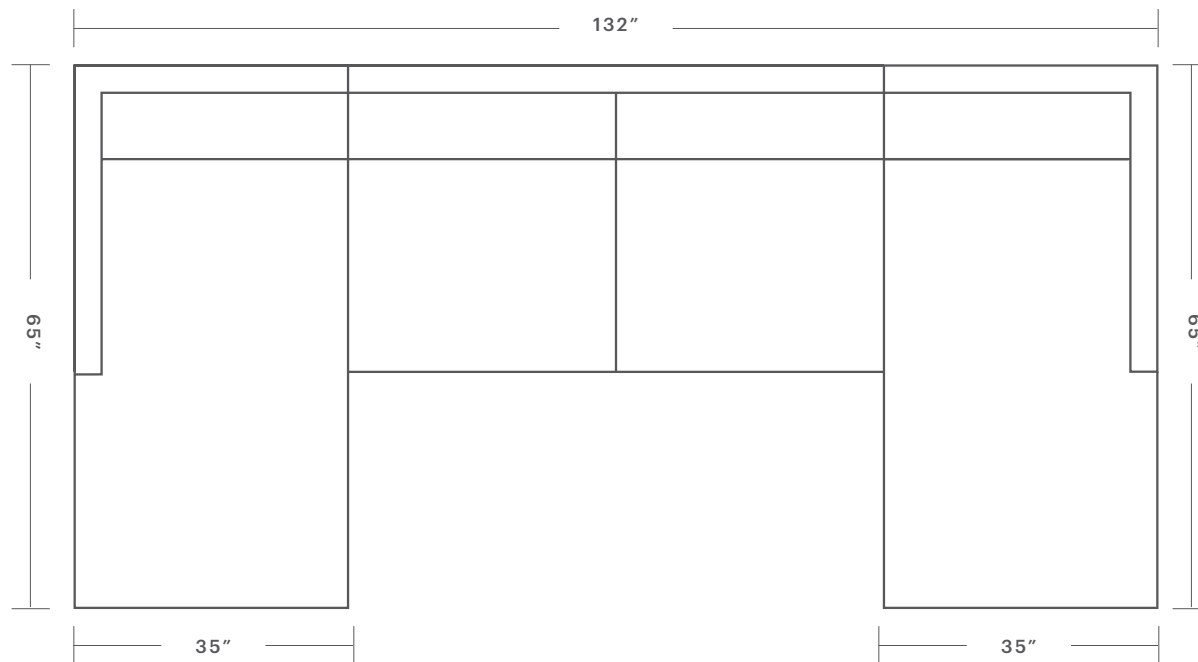

Product Dimensions

Left and Right Arm dimensions are interchangeable

LEFT ARM: 122" Wide

RIGHT ARM: 95" Wide

CUSHION CONFIGURATION: 7 Back Cushions, 6 Seat Cushions

LEFT ARM: 134" Wide

RIGHT ARM: 101" Wide

CUSHION CONFIGURATION: 7 Back Cushions, 6 Seat Cushions

The Irving U Chaise Sectional

Product Dimensions

OVERALL DIMENSIONS: 132" Wide, 65" Deep, 34" Tall

CHAISE DIMENSIONS: 35" Wide, 65" Deep

CUSHION CONFIGURATION: 4 Back Cushions, 4 Seat Cushions

The Irving U Sofa Sectional

Product Dimensions

OVERALL DIMENSIONS: 136" Wide, 101" Deep, 34" Tall

CUSHION CONFIGURATION: 10 Back Cushions, 8 Seat Cushions

The Irving U Sofa Chaise Sectional

Product Dimensions

Available with Right or Left Facing Chaise

OVERALL DIMENSIONS: 134" Wide, 101" Deep, 34" Tall

CHAISE DIMENSIONS: 35" Wide, 65" Deep

CUSHION CONFIGURATION: 7 Back Cushions, 6 Seat Cushions