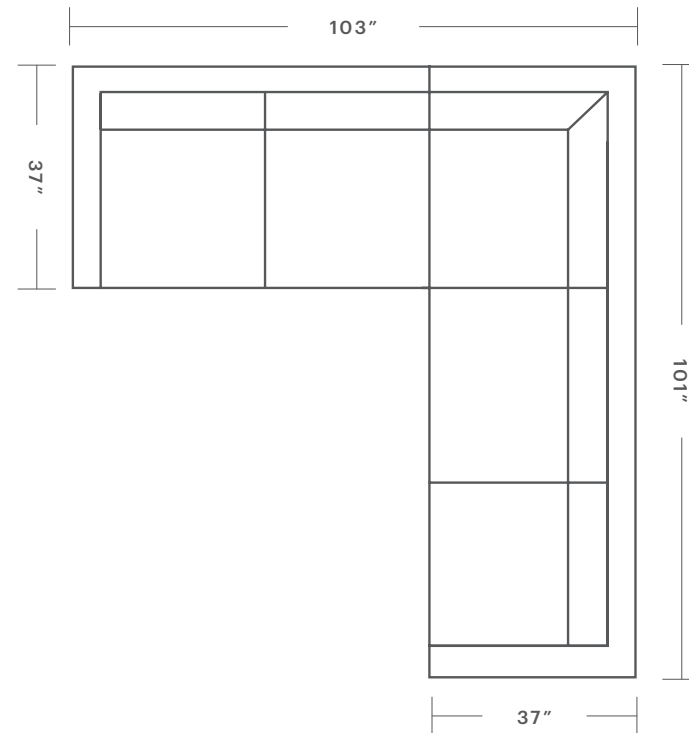

Questions:
hello@maidenhome.com
888-513-5754

The Irving Chaise Sectionals

Product Dimensions

Available with Right or Left Facing Chaise

OVERALL DIMENSIONS: 91" or 101" Wide, 65" Deep, 34" Tall

CUSHION CONFIGURATION: 3 Back Cushions, 3 Seat Cushions

OVERALL DIMENSIONS: 116" or 132" Wide, 65" Deep, 34" Tall

CUSHION CONFIGURATION: 4 Back Cushions, 4 Seat Cushions

The Irving L Sectionals

Product Dimensions

Left and Right Arm dimensions are interchangeable

The Irving U Chaise Sectional

Product Dimensions

OVERALL DIMENSIONS: 132" Wide, 65" Deep, 34" Tall

CHAISE DIMENSIONS: 35" Wide, 65" Deep

CUSHION CONFIGURATION: 4 Back Cushions, 4 Seat Cushions

The Irving U Sofa Sectional

OVERALL DIMENSIONS: 134" Wide, 101" Deep, 34" Tall

CHAISE DIMENSIONS: 35" Wide, 65" Deep

CUSHION CONFIGURATION: 7 Back Cushions, 6 Seat Cushions