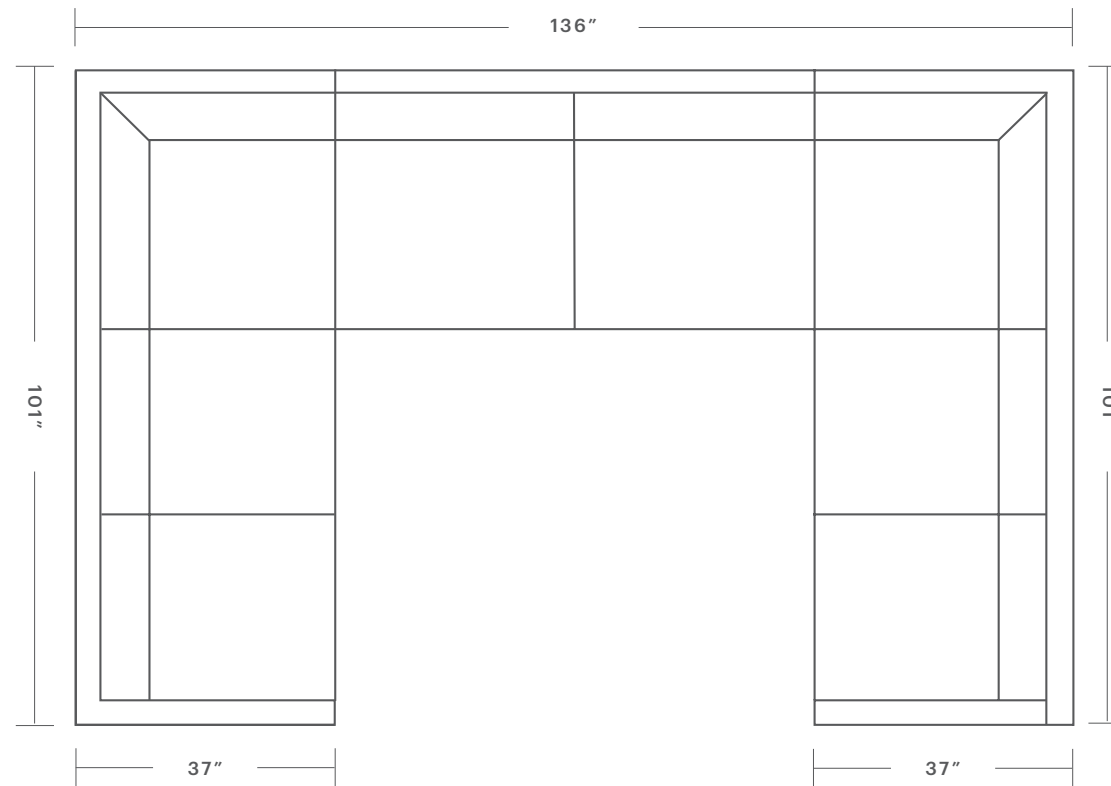

Product Dimensions

Left and Right Arm dimensions are interchangeable

LEFT ARM: 117" or 122" Wide

RIGHT ARM: 90" Wide

CUSHION CONFIGURATION: 7 Back Cushions, 6 Seat Cushions

LEFT ARM: 134" Wide

RIGHT ARM: 101" Wide

CUSHION CONFIGURATION: 7 Back Cushions, 6 Seat Cushions

The Irving U Chaise Sectional

Product Dimensions

OVERALL DIMENSIONS: 132" Wide, 65" Deep, 34" Tall

CHAISE DIMENSIONS: 35" Wide, 65" Deep

CUSHION CONFIGURATION: 4 Back Cushions, 4 Seat Cushions

The Irving U Sofa Sectional

Product Dimensions

OVERALL DIMENSIONS: 136" Wide, 101" Deep, 34" Tall

CUSHION CONFIGURATION: 10 Back Cushions, 8 Seat Cushions

The Irving U Sofa Chaise Sectional

Product Dimensions

Available with Right or Left Facing Chaise

OVERALL DIMENSIONS: 134" Wide, 101" Deep, 34" Tall

CHAISE DIMENSIONS: 35" Wide, 65" Deep

CUSHION CONFIGURATION: 7 Back Cushions, 6 Seat Cushions