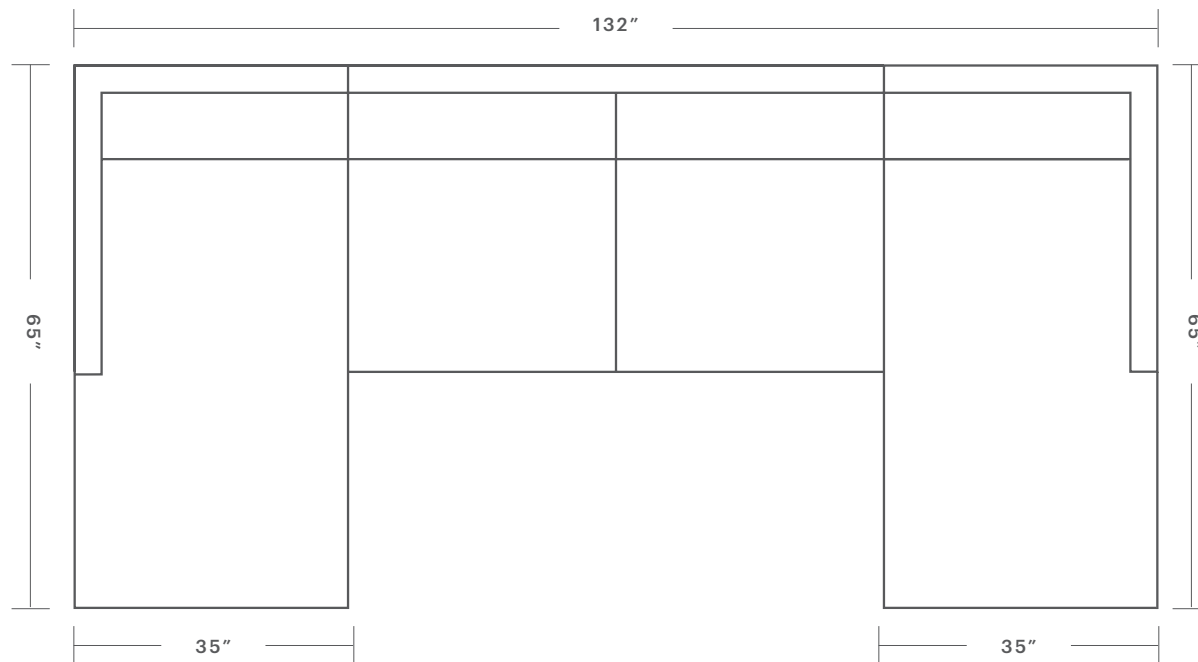

Product Dimensions

Left and Right Arm dimensions are interchangeable

LEFT ARM: 117" or 122" Wide

RIGHT ARM: 90" Wide

CUSHION CONFIGURATION: 7 Back Cushions, 6 Seat Cushions

LEFT ARM: 134" Wide

RIGHT ARM: 101" Wide

CUSHION CONFIGURATION: 7 Back Cushions, 6 Seat Cushions

The Irving U Chaise Sectional

Product Dimensions

OVERALL DIMENSIONS: 132" Wide, 65" Deep, 34" Tall

CHAISE DIMENSIONS: 35" Wide, 65" Deep

CUSHION CONFIGURATION: 4 Back Cushions, 4 Seat Cushions

The Irving U Sofa Sectional

Product Dimensions

OVERALL DIMENSIONS: 136" Wide, 101" Deep, 34" Tall

CUSHION CONFIGURATION: 10 Back Cushions, 8 Seat Cushions

The Irving U Sofa Chaise Sectional

Product Dimensions

Available with Right or Left Facing Chaise

OVERALL DIMENSIONS: 134" Wide, 101" Deep, 34" Tall

CHAISE DIMENSIONS: 35" Wide, 65" Deep

CUSHION CONFIGURATION: 7 Back Cushions, 6 Seat Cushions