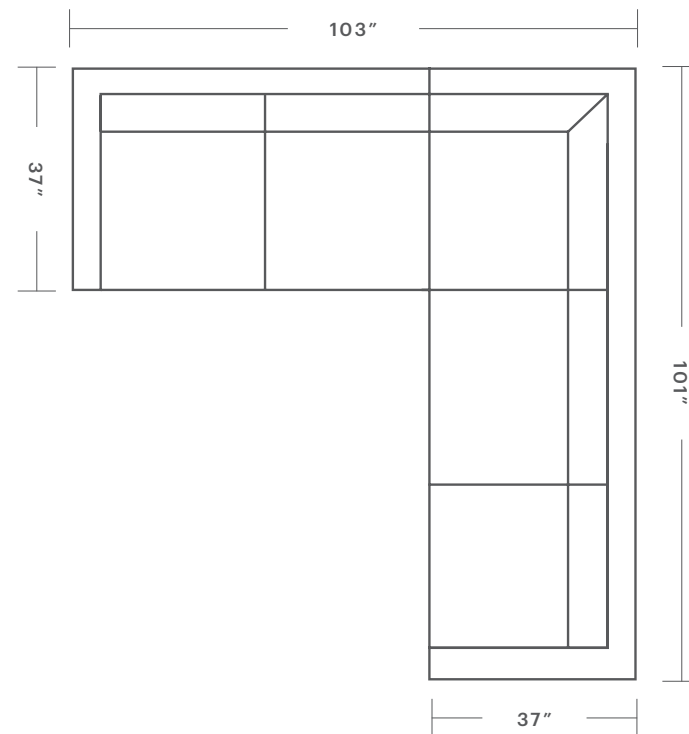

Questions:
hello@maidenhome.com
888-513-5754

The Irving Chaise Sectionals

Product Dimensions

Available with Right or Left Facing Chaise

OVERALL DIMENSIONS: 90" or 101" Wide, 65" Deep, 34" Tall

CUSHION CONFIGURATION: 3 Back Cushions, 3 Seat Cushions

OVERALL DIMENSIONS: 110", 115" or 132" Wide, 65" Deep, 34" Tall

CUSHION CONFIGURATION: 4 Back Cushions, 4 Seat Cushions

The Irving L Sectionals

Product Dimensions

Left and Right Arm dimensions are interchangeable

The Irving U Sofa Sectional

Product Dimensions

OVERALL DIMENSIONS: 136" Wide, 101" Deep, 34" Tall

CUSHION CONFIGURATION: 10 Back Cushions, 8 Seat Cushions

The Irving U Sofa Chaise Sectional

Product Dimensions

Available with Right or Left Facing Chaise

OVERALL DIMENSIONS: 134" Wide, 101" Deep, 34" Tall

CHAISE DIMENSIONS: 35" Wide, 65" Deep

CUSHION CONFIGURATION: 7 Back Cushions, 6 Seat Cushions