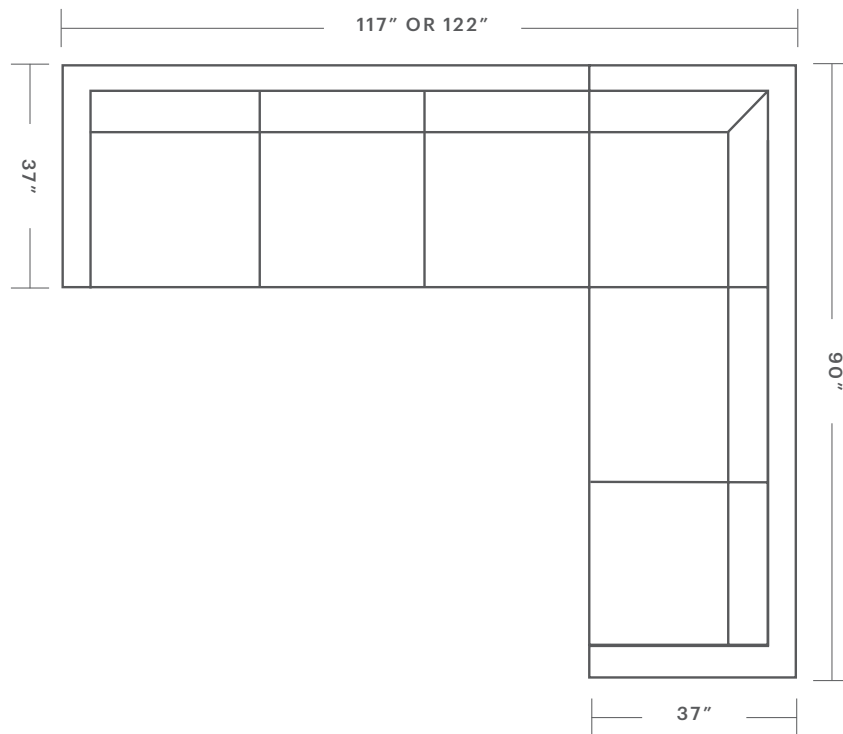

OVERALL DIMENSIONS: 110", 115" or 132" Wide, 65" Deep, 34" Tall

CUSHION CONFIGURATION: 4 Back Cushions, 4 Seat Cushions

The Irving L Sectionals

Product Dimensions

Left and Right Arm dimensions are interchangeable

LEFT ARM: 97" Wide

RIGHT ARM: 90" or 95" Wide

CUSHION CONFIGURATION: 6 Back Cushions, 5 Seat Cushions

LEFT ARM: 103" Wide

RIGHT ARM: 101" Wide

CUSHION CONFIGURATION: 6 Back Cushions, 5 Seat Cushions

The Irving L Sectionals

Product Dimensions

Left and Right Arm dimensions are interchangeable

LEFT ARM: 117" or 122" Wide

RIGHT ARM: 90" Wide

CUSHION CONFIGURATION: 7 Back Cushions, 6 Seat Cushions

LEFT ARM: 134" Wide

RIGHT ARM: 101" Wide

CUSHION CONFIGURATION: 7 Back Cushions, 6 Seat Cushions

The Irving U Chaise Sectional

Product Dimensions

OVERALL DIMENSIONS: 132" Wide, 65" Deep, 34" Tall

CHAISE DIMENSIONS: 35" Wide, 65" Deep

CUSHION CONFIGURATION: 4 Back Cushions, 4 Seat Cushions