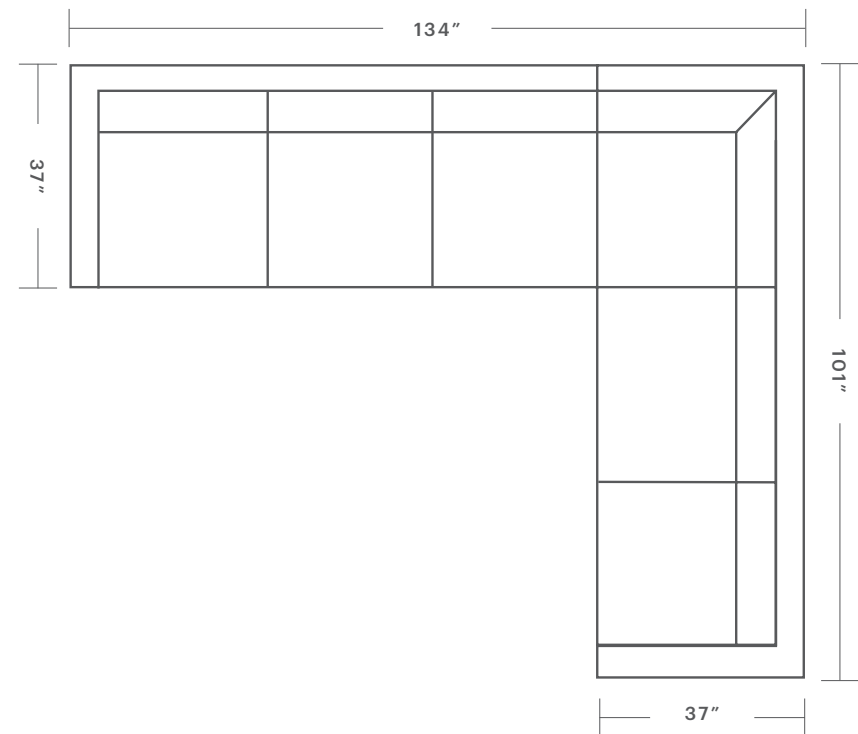

The Irving L Sectionals

Product Dimensions

Left and Right Arm dimensions are interchangeable

LEFT ARM: 117" or 122" Wide

RIGHT ARM: 90" Wide

CUSHION CONFIGURATION: 7 Back Cushions, 6 Seat Cushions

LEFT ARM: 134" Wide

RIGHT ARM: 101" Wide

CUSHION CONFIGURATION: 7 Back Cushions, 6 Seat Cushions