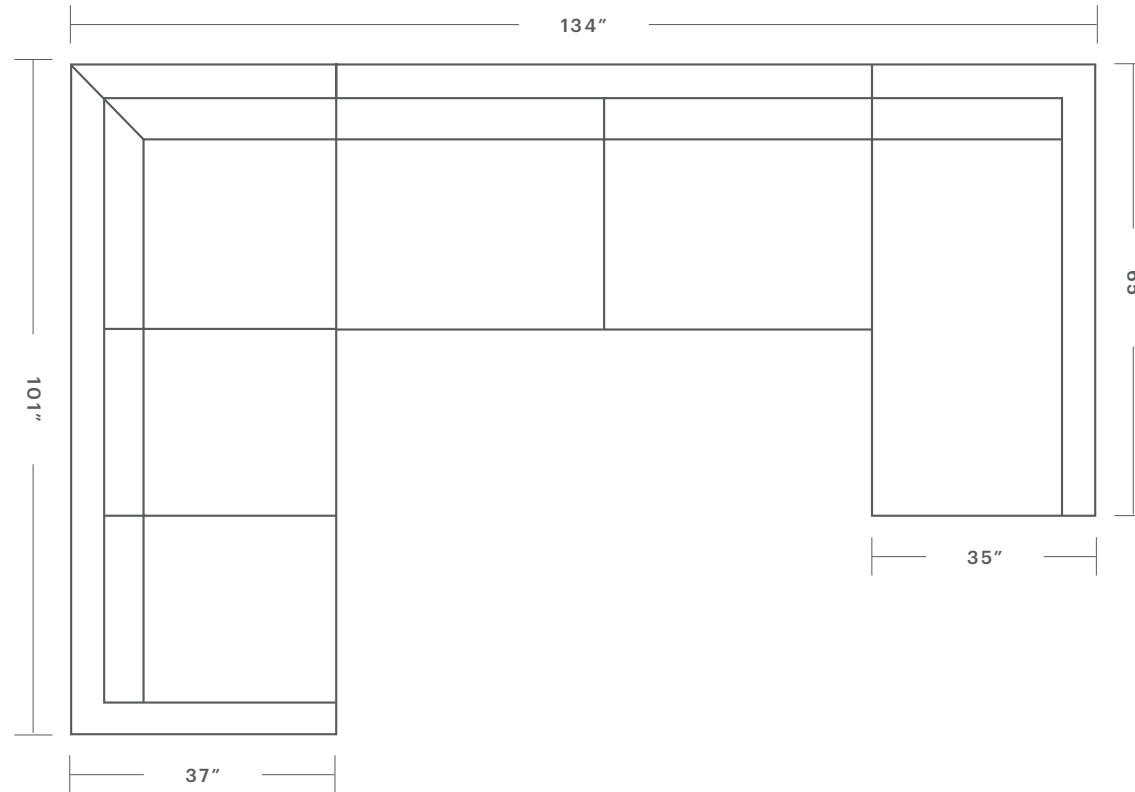

OVERALL DIMENSIONS: 110", 115" or 132" Wide, 65" Deep, 34" Tall

CUSHION CONFIGURATION: 4 Back Cushions, 4 Seat Cushions

The Irving L Sectionals

Product Dimensions

Left and Right Arm dimensions are interchangeable

CUSHION CONFIGURATION: 7 Back Cushions, 6 Seat Cushions

The Irving U Chaise Sectional

Product Dimensions

OVERALL DIMENSIONS: 132" Wide, 65" Deep, 34" Tall

CHAISE DIMENSIONS: 35" Wide, 65" Deep

CUSHION CONFIGURATION: 4 Back Cushions, 4 Seat Cushions

The Irving U Sofa Sectional

Product Dimensions

OVERALL DIMENSIONS: 136" Wide, 101" Deep, 34" Tall

CUSHION CONFIGURATION: 10 Back Cushions, 8 Seat Cushions

The Irving U Sofa Chaise Sectional

Product Dimensions

Available with Right or Left Facing Chaise

OVERALL DIMENSIONS: 134" Wide, 101" Deep, 34" Tall

CHAISE DIMENSIONS: 35" Wide, 65" Deep

CUSHION CONFIGURATION: 7 Back Cushions, 6 Seat Cushions