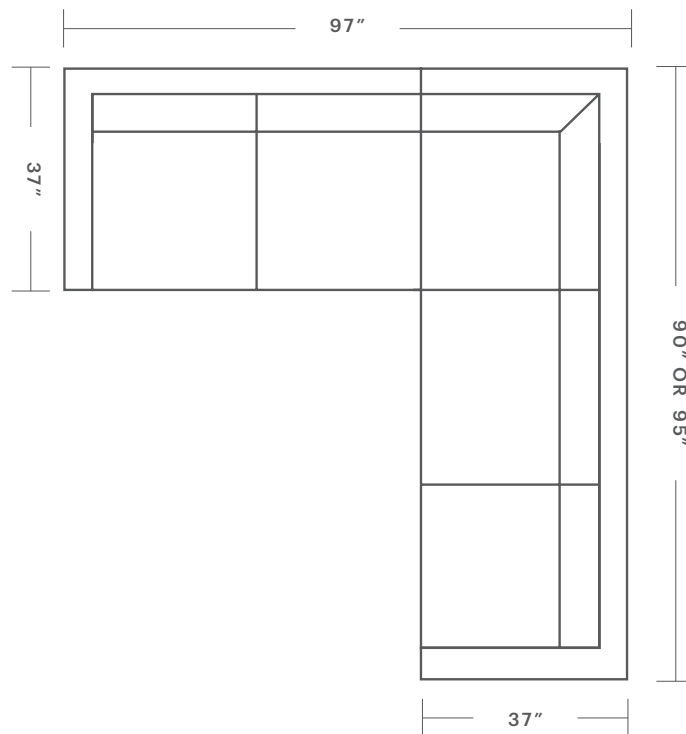

Questions:
hello@maidenhome.com
888-513-5754

The Irving Chaise Sectionals

Product Dimensions

Available with Right or Left Facing Chaise

OVERALL DIMENSIONS: 90" or 101" Wide, 65" Deep, 34" Tall

CUSHION CONFIGURATION: 3 Back Cushions, 3 Seat Cushions

OVERALL DIMENSIONS: 110", 115" or 132" Wide, 65" Deep, 34" Tall

CUSHION CONFIGURATION: 4 Back Cushions, 4 Seat Cushions

The Irving L Sectionals

Product Dimensions

Left and Right Arm dimensions are interchangeable

The Irving U Sofa Sectional

Product Dimensions

OVERALL DIMENSIONS: 136" Wide, 101" Deep, 34" Tall

CUSHION CONFIGURATION: 10 Back Cushions, 8 Seat Cushions

The Irving U Sofa Chaise Sectional

Product Dimensions

Available with Right or Left Facing Chaise

OVERALL DIMENSIONS: 134" Wide, 101" Deep, 34" Tall

CHAISE DIMENSIONS: 35" Wide, 65" Deep

CUSHION CONFIGURATION: 7 Back Cushions, 6 Seat Cushions