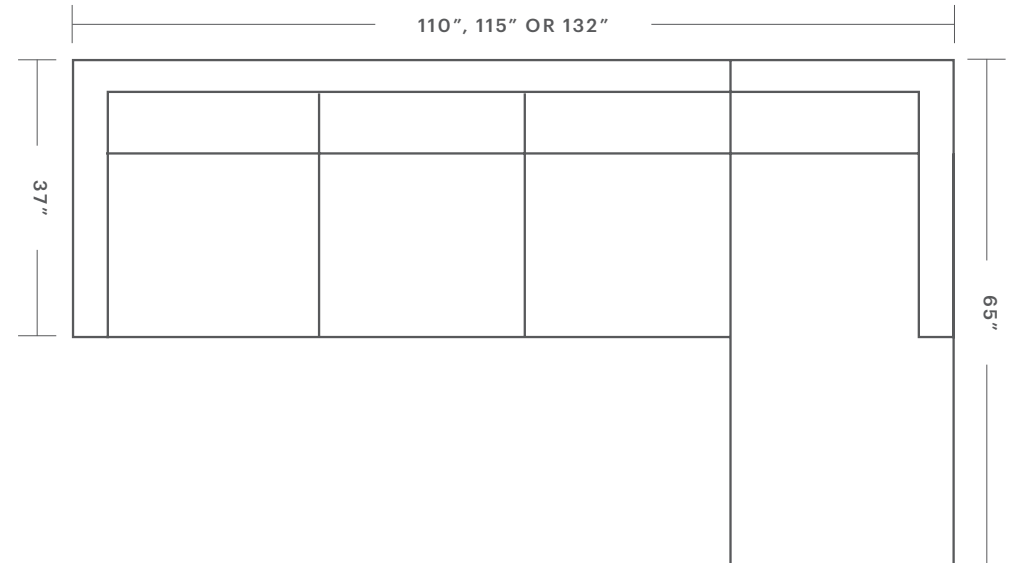

Questions:
hello@maidenhome.com
888-513-5754

The Irving Chaise Sectionals

Product Dimensions

Available with Right or Left Facing Chaise

OVERALL DIMENSIONS: 90" or 101" Wide, 65" Deep, 34" Tall

CUSHION CONFIGURATION: 3 Back Cushions, 3 Seat Cushions

OVERALL DIMENSIONS: 110", 115" or 132" Wide, 65" Deep, 34" Tall

CUSHION CONFIGURATION: 4 Back Cushions, 4 Seat Cushions

The Irving L Sectionals

Product Dimensions

Left and Right Arm dimensions are interchangeable

Product Dimensions

Left and Right Arm dimensions are interchangeable

LEFT ARM: 117" or 122" Wide

RIGHT ARM: 90" Wide

CUSHION CONFIGURATION: 7 Back Cushions, 6 Seat Cushions

LEFT ARM: 134" Wide

RIGHT ARM: 101" Wide

Available with Right or Left Facing Chaise

OVERALL DIMENSIONS: 134" Wide, 101" Deep, 34" Tall

CHAISE DIMENSIONS: 35" Wide, 65" Deep

CUSHION CONFIGURATION: 7 Back Cushions, 6 Seat Cushions