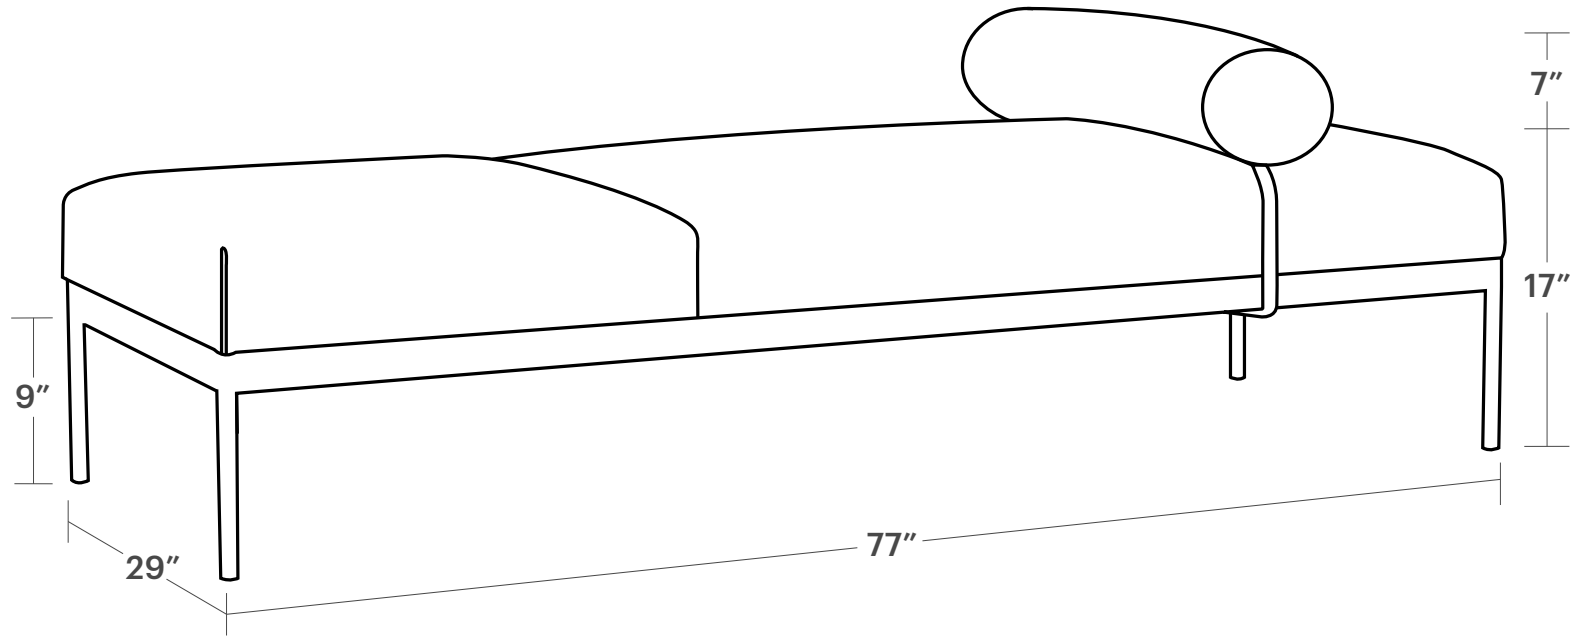

The Hudson Daybed

Product Dimensions

Overall Dimensions

77" Wide, 29" Deep,
24" Tall with Bolster

Seating Dimensions

77" Wide, 29" Deep,
17" High

Bolster Dimensions

8" Wide, 7" Tall