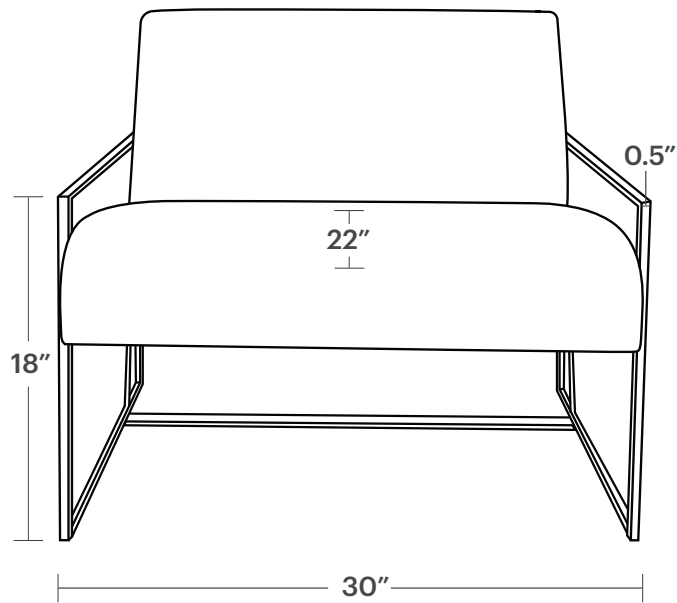

The Mercer Chair

Product Dimensions

Overall Dimensions
30" Wide, 31" Deep, 27" Tall

Seating Dimensions
29" Wide, 22" Deep, 17" High

Arm Dimensions
0.5" Wide, 18" High

Measurements for Delivery
27" High

MAIDEN HOME