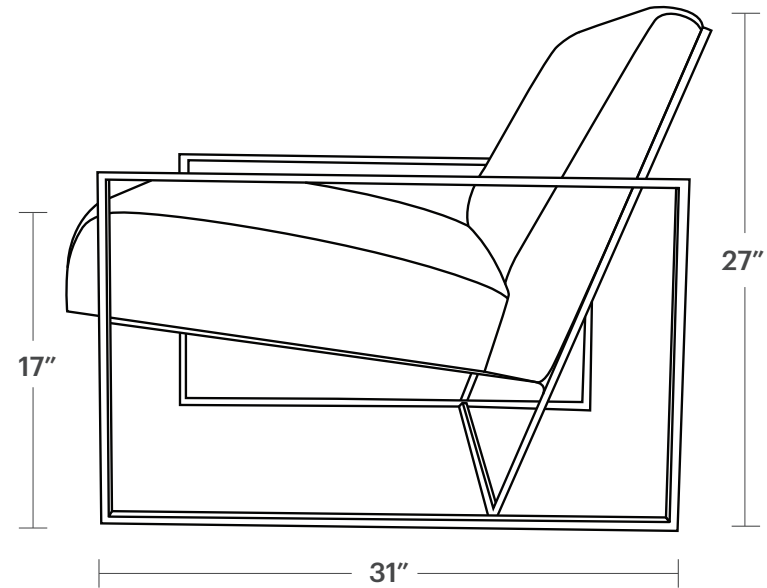

The Mercer Chair

Product Dimensions

Overall Dimensions
30" Wide, 31" Deep, 27" Tall

Seating Dimensions
29" Wide, 22" Deep, 17" High

Arm Dimensions
0.5" Wide, 18" High

Measurements for Delivery
27" High

MAIDEN HOME