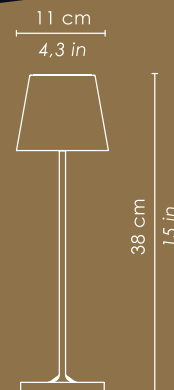

Poldina

1. **WHITE TABLE LAMP**
  LD0280B3 11x38cm (h) £120.00
2. **RUST TABLE LAMP**
  LD0280R3 11x38cm (h) £120.00
3. **AVIO BLUE TABLE LAMP**
  LD0280A3 11x38cm (h) £120.00
4. **ORANGE TABLE LAMP**
  LD0280O3 11x38cm (h) £120.00
5. **SAGE GREEN TABLE LAMP**
  LD0280G3 11x38cm (h) £120.00
6. **PINK TABLE LAMP**
  LD0280P3 11x38cm (h) £120.00
7. **SILVER LEAF TABLE LAMP - METALLIC**
  LD0280BFA 11x38cm (h) £190.00
8. **COPPER LEAF TABLE LAMP - METALLIC**
  LD0280RFR 11x38cm (h) £190.00
9. **GOLD LEAF TABLE LAMP - METALLIC**
  LD020BFO 11x38cm (h) £190.00