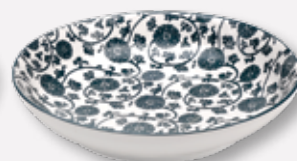

16. BOWL - BLACK
TU00322 11.5cm £4.20
TU00622 15.2cm £8.40
TU00922 20.3cm £13.44

17. BOWL - ORANGE
TU00606 15.2cm £8.40
TU00906 20.3cm £13.44

- 1. DEEP PLATE - BLACK**
TU00502 20cm £9.24
- 2. DEEP PLATE - ROSE**
TU00508 20cm £9.24
- 3. DEEP PLATE - GREY**
TU00514 20cm £9.24
- 4. DEEP PLATE - TURQUOISE**
TU00516 20cm £9.24
- 5. DEEP PLATE - BLUE FLOWERS**
TU00507 20cm £9.24
- 6. DEEP PLATE - OCEAN**
TU00518 20cm £9.24

1.
DEEP PLATE
BLACK

2.
DEEP PLATE
ROSE

3.
DEEP PLATE
GREY

4.
DEEP PLATE
TURQUOISE

5.
DEEP PLATE
BLUE FLOWERS

6.
DEEP PLATE
OCEAN

zafferano®

7.
FLAT PLATE
BLACK PATTERN

8.
FLAT PLATE
ROSE

9.
FLAT PLATE
GREY

10.
FLAT PLATE
TURQUOISE

11.
FLAT PLATE
BLUE FLOWERS

12.
FLAT PLATE
OCEAN

13.
FLAT PLATE
BLACK

14.
FLAT PLATE
ANTIQUÉ ROSE

15.
FLAT PLATE
TURQUOISE BLUE

16.
FLAT PLATE
BLUE STRIPES

7. FLAT PLATE - BLACK PATTERN		
TU01402	21.5cm	£6.72
8. FLAT PLATE - ROSE		
TU01408	21.5cm	£6.72
9. FLAT PLATE - GREY		
TU00414	21.5cm	£6.72
TU00424	26.5cm	£10.50
10. FLAT PLATE - TURQUOISE		
TU01416	21.5cm	£6.72
11. FLAT PLATE - BLUE FLOWERS		
TU00417	21.5cm	£6.72
12. FLAT PLATE - OCEAN		
TU01418	21.5cm	£6.72
TU00418	26.5cm	£10.50
13. FLAT PLATE - BLACK		
TU00402	26.5cm	£10.50
14. FLAT PLATE - ANTIQUE ROSE		
TU00408	26.5cm	£10.50
15. FLAT PLATE - TURQUOISE BLUE		
TU00416	26.5cm	£10.50
16. FLAT PLATE - BLUE STRIPES		
TU00407	26.5cm	£10.50