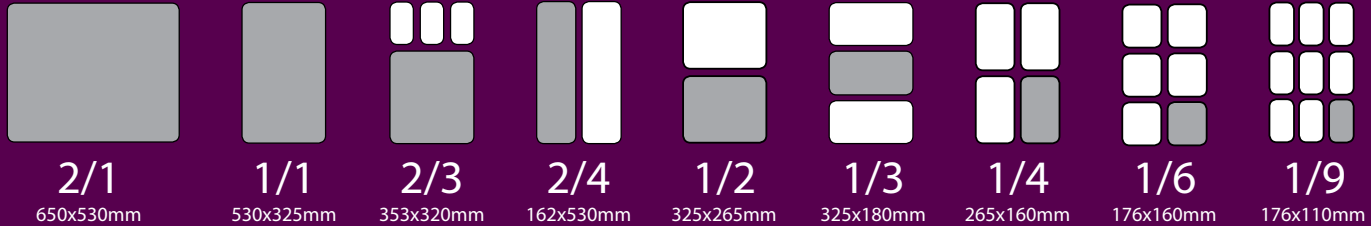

Gastronorm