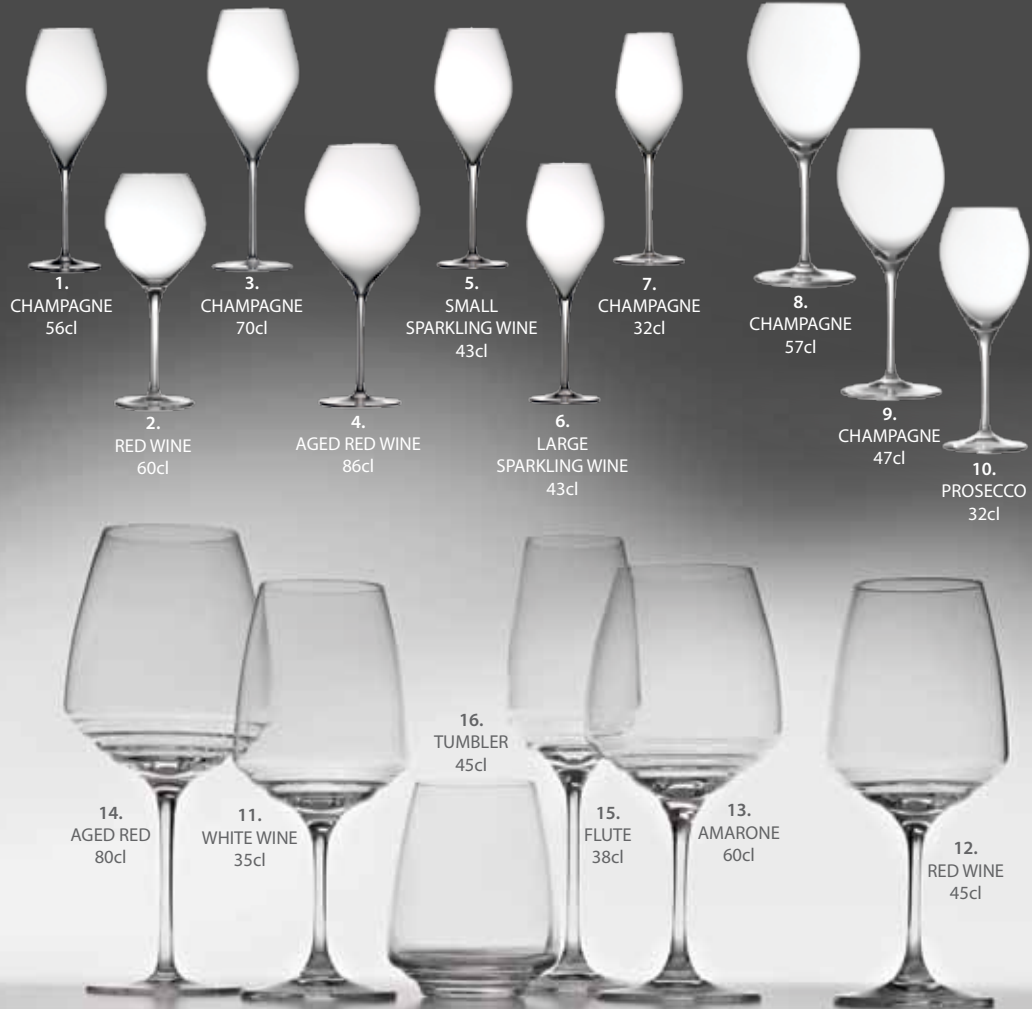

...That's it!

In-house branding & lining on porcelain & glass

1 Colour Split Line & Logo

1 Colour Line & Logo

1 Colour Line

4 Colour Logo

3 Colour Logo

2 Colour Logo

1 Colour Logo

Vem

1. CHAMPAGNE ZVEM5600	56cl	£5.07
2. RED WINE ZVEM6000	60cl	£5.30
3. CHAMPAGNE ZVEM7000	70cl	£5.53
4. AGED RED WINE ZVEM8600	86cl	£5.76
5. SMALL SPARKLING WINE VEM4300B	43cl	£4.84
6. LARGE SPARKLING WINE VEM4300	43cl	£4.84
7. CHAMPAGNE VEM3200	32cl	£4.73

Perlage

8. CHAMPAGNE ZPG05700	57cl	£5.07
9. CHAMPAGNE ZPG04700	47cl	£5.30
10. PROSECCO ZPG03200	32cl	£4.61

Nuove Esperienze

11. WHITE WINE ZNE03500	35cl	£4.38
12. RED WINE ZNE04500	45cl	£4.38
13. AMARONE ZNE06000	60cl	£4.61
14. AGED RED ZNE08000	80cl	£5.76
15. CHAMPAGNE FLUTE ZNE03800	38cl	£4.38
16. TUMBLER ZEST4500	45cl	£3.45

Stemmed Glassware Crystal - Zafferano

17.
WHITE WINE
45cl

18.
RED WINE
65cl

19.
AGED RED WINE
72cl

20.
CHAMPAGNE
FLUTE
19cl

21.
TUMBLER
35cl

22.
TUMBLER
34cl

23.
HI-BALL
35cl