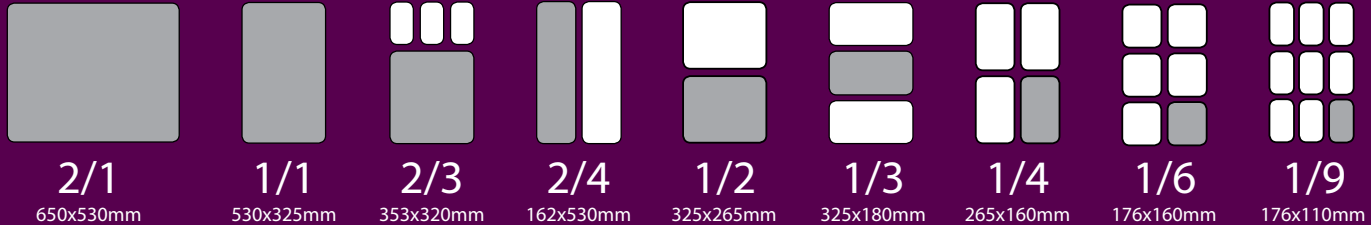

Gastronorm