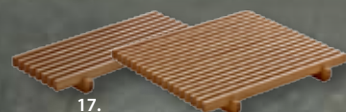

17.
'CELLS'
WOODEN
CRUMB GRID INSERT