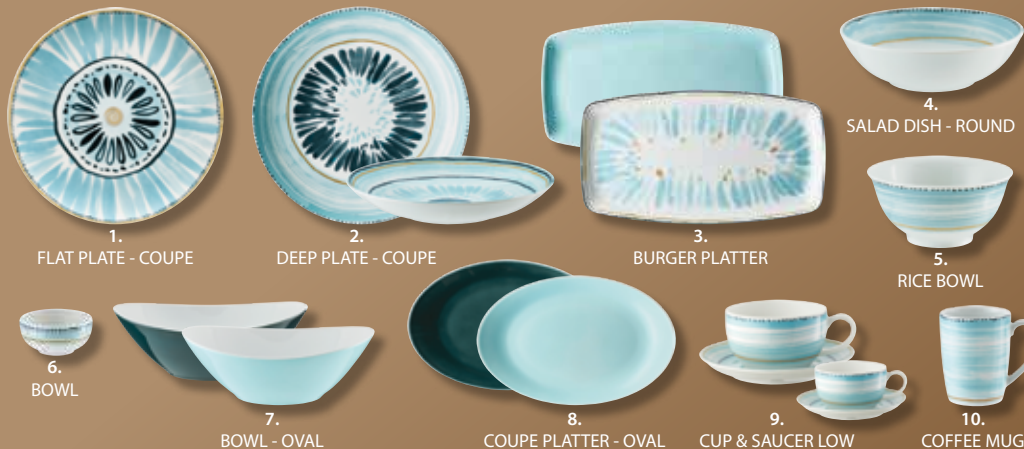

4. SALAD DISH - ROUND

9133166	16cm	£17.06
9133168	18cm	£23.70

Available in decor 7 & 8

5. RICE BOWL

9336664	30cm	£13.89
---------	------	--------

Available in decor 7 & 8

6. BOWL

9335706	6.5cm	£8.27
---------	-------	-------

Available in decor 7 & 8

7. BOWL - OVAL

9333370	20cm	£21.93
9333374	24cm	£34.58

Hygge Schönwald

HYGGE epitomises the Danish art of living. SCHÖNWALD has translated this concept into an entire spectrum of cheerful patterns in shades of blue with a trendy hand-made look. The seven different styles look as if they have been casually painted on the porcelain – a rustic painting technique that lends them inchoate charm.

9. CUP & SAUCER - LOW		
Cup		
9015160	10cl	£8.38
9015069	19cl	£10.18
9015175	25cl	£11.35
Saucer		
9116909	10	£4.98
9016927	19 - 25	£6.30
Available in decor		

10. COFFEE MUG		
9015626	25cl	£11.35
Available in decor		