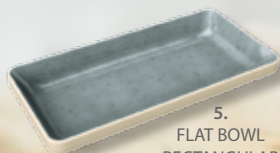

7.
FLAT BOWL
SQUARE

9.
MUG
W/O HANDLE

Reminiscent
of cast iron

Nara Grey

1.
FLAT PLAT - ROUND

2.
BOWL - ROUND

3.
DIP DISH - ROUND

4.
DEEP BOWL
RECTANGULAR

5.
FLAT BOWL
RECTANGULAR

6.
DEEP BOWL
SQUARE

7.
FLAT BOWL
SQUARE

8.
PLATTER
RECTANGULAR

9.
MUG
W/O HANDLE

1. FLAT PLATE - ROUND

701122191016151 21cm £10.37
701122791016151 27cm £16.92

FLAT PLATE WITH RELIEF