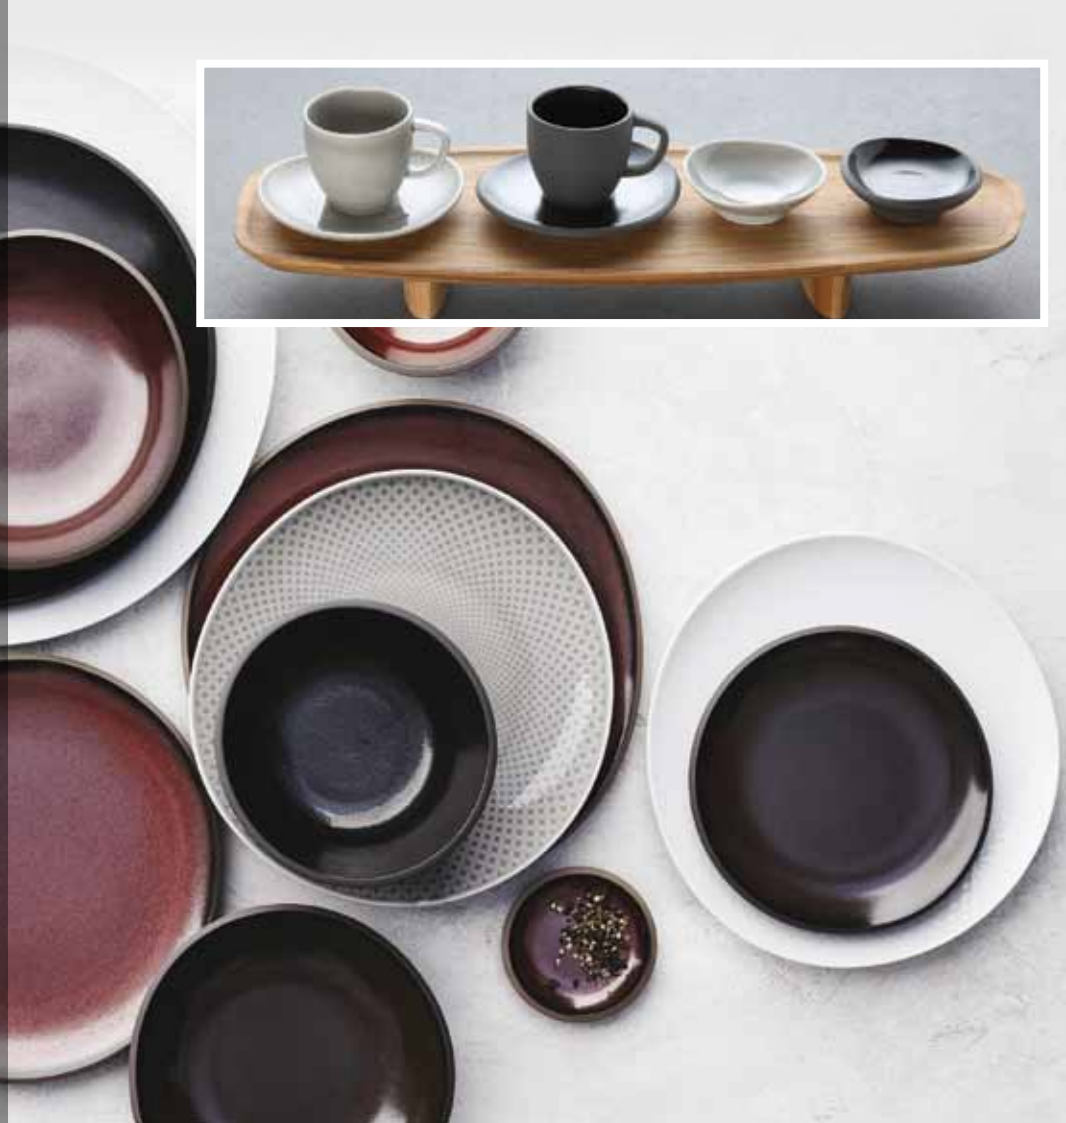

1. FLAT PLATE

60256	16x15cm	£12.22
60262	22x21cm	£16.87
60265	25x24cm	£21.34
60267	27x26cm	£33.70
60270	30x29cm	

2. DEEP PLATE

60347	17x16cm	£14.58
60352	22x21cm	£21.34
60358	28x27cm	£43.42

3. OVAL PLATTER

62725	25x16.5cm	£32.24
62728	28.5x19.5cm	£40.48

4. SMALL BOWL

60708	8x7.5cm	£8.10
60710	10x9.5cm	£9.56
60712	12x11.5cm	£11.04
60715	15x14.5cm	£13.98

5. CEREAL BOWL

60721	14x7cm	£14.58

6. CAPPUCCINO CUP & SAUCER

Cup		
64772	33cl	£12.66
Saucer		
64771	15x14.5cm	£10.16

When ordering please use prefix for colour, followed by code for item required.

Slate Grey (405251)

Bronze (405252)