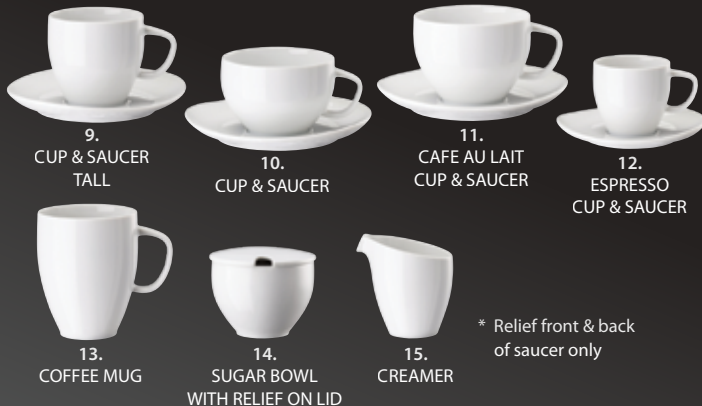

12. ESPRESSO CUP & SAUCER

		White	Decor
Cup			
14717	8cl	£8.86	£10.77
Saucer*			
14716	11x10cm	£3.59	£4.04

A characteristic diamond relief

 Rosenthal

Junto Porcelain Rosenthal

The striking teapot is a wonderful addition to this contemporary range. Mixed with other porcelain and stoneware items, it will be certain to make a dramatic statement on your table.