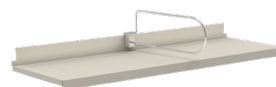

RADIUSED UNIT

NON-RADIUSED UNIT

FEATURES

- Radius or Straight Units with Exposed Industrial Casters
- All Exposed Components utilize matching laminate surfaces to provide a contemporary style
- Tops, End Panels and Shelves are constructed with Thermally Fused Laminates over a 1" High Density Particle Board core with PVC edge bands
- Units come standard with a 1/4" laminate back panel and an optional perforated metal back is available
- Pull Handles are available as an option
- Radius Units have 1" thick matching laminate shelves with or without metal Wire Book Dividers. These shelves are cam-locked in place for ultimate safety and stability

Non Radius Adjustable Shelving Choices

FLAT METAL SHELF

LAMINATE SHELF

METAL SHELF BACKSTOP DIVIDER

METAL PB SHELF

LAMINATE - WIRE PB SHELF

Product Number Guide - VERSA SERIES - EXPOSED CASTERS STYLE

Model #	OPTIONS
BACKPS-LAM	Perforated Steel Backs- Add on Pricing to Laminate Back Units
VSMSH18	18" Steel Handle/Pulls for 24" D Mobile Shelving (per pair of 2)
VSMSH12	12" Steel Handle/Pulls for 18" D Mobile Shelving (per pair of 2)

Versa Series Exposed Caster - Radiused Units- Laminate Shelves

Model #	Description	WxHxD	# shelves
45ADWIREPB	Per Shelf Adt. Price for Wire Picture Book		
7RADVLM483618	Single Side Starter	48x36x18	2
7RADVLM483624	Double Side Starter	48x36x24	4
7RADVLM484218	Single Side Starter	48x42x18	3
7RADVLM484224	Double Side Starter	48x42x24	6
7RADVLM484818	Single Side Starter	48x48x18	3
7RADVLM484824	Double Side Starter	48x48x24	6
7RADVLM603618	Single Side Starter/Adder	60x36x18	4
7RADVLM603624	Double Side Starter/Adder	60x36x24	8
7RADVLM604218	Single Side Starter/Adder	60x42x18	6
7RADVLM604224	Double Side Starter/Adder	60x42x24	12
7RADVLM604818	Single Side Starter/Adder	60x48x18	6
7RADVLM604824	Double Side Starter/Adder	60x48x24	12