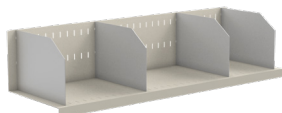

RADIUSED UNIT

NON-RADIUSED UNIT

FEATURES

- Radius or Straight Units with Exposed Industrial Casters
- All Exposed Components utilize matching laminate surfaces to provide a contemporary style
- Tops, End Panels and Shelves are constructed with Thermally Fused Laminates over a 1" High Density Particle Board core with PVC edge bands
- Units come standard with a 1/4" laminate back panel and an optional perforated metal back is available
- Pull Handles are available as an option
- Radius Units have 1" thick matching laminate shelves with or without metal Wire Book Dividers. These shelves are cam-locked in place for ultimate safety and stability

Non Radius Adjustable Shelving Choices

FLAT METAL SHELF

LAMINATE SHELF

METAL SHELF BACKSTOP DIVIDER

METAL PB SHELF

LAMINATE - WIRE PB SHELF

Product Number Guide - VERSA SERIES - EXPOSED CASTERS STYLE

Model #	OPTIONS
BACKPS-LAM	Perforated Steel Backs- Add on Pricing to Laminate Back Units
VSMSH18	18" Steel Handle/Pulls for 24" D Mobile Shelving (per pair of 2)
VSMSH12	12" Steel Handle/Pulls for 18" D Mobile Shelving (per pair of 2)

Versa Series Exposed Caster - Radiused Units- Laminate Shelves

Model #	Description	WxHxD	# shelves
45ADWIREPB	Per Shelf Adt. Price for Wire Picture Book		
7RADVLM483618	Single Side Starter	48x36x18	2
7RADVLM483624	Double Side Starter	48x36x24	4
7RADVLM484218	Single Side Starter	48x42x18	3
7RADVLM484224	Double Side Starter	48x42x24	6
7RADVLM484818	Single Side Starter	48x48x18	3
7RADVLM484824	Double Side Starter	48x48x24	6
7RADVLM603618	Single Side Starter/Adder	60x36x18	4
7RADVLM603624	Double Side Starter/Adder	60x36x24	8
7RADVLM604218	Single Side Starter/Adder	60x42x18	6
7RADVLM604224	Double Side Starter/Adder	60x42x24	12
7RADVLM604818	Single Side Starter/Adder	60x48x18	6
7RADVLM604824	Double Side Starter/Adder	60x48x24	12