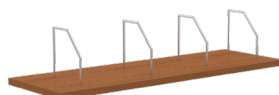

RADIUSED UNIT

NON-RADIUSED UNIT

FEATURES

- Radius or Straight Units with Exposed Industrial Casters
- All Exposed Components utilize matching laminate surfaces to provide a contemporary style
- Tops, End Panels and Shelves are constructed with Thermally Fused Laminates over a 1" High Density Particle Board core with PVC edge bands
- Units come standard with a 1/4" laminate back panel and an optional perforated metal back is available
- Pull Handles are available as an option
- Radius Units have 1" thick matching laminate shelves with or without metal Wire Book Dividers. These shelves are cam-locked in place for ultimate safety and stability

Non Radius Adjustable Shelving Choices

FLAT METAL SHELF

LAMINATE SHELF

METAL SHELF BACKSTOP DIVIDER

METAL PB SHELF

LAMINATE - WIRE PB SHELF

Product Number Guide - VERSA SERIES - EXPOSED CASTERS STYLE

Model #	OPTIONS
BACKPS-LAM	Perforated Steel Backs- Add on Pricing to Laminate Back Units
VSMSH18	18" Steel Handle/Pulls for 24" D Mobile Shelving (per pair of 2)
VSMSH12	12" Steel Handle/Pulls for 18" D Mobile Shelving (per pair of 2)

Versa Series Exposed Caster - Radiused Units- Laminate Shelves

Model #	Description	WxHxD	# shelves
45ADWIREPB	Per Shelf Adt. Price for Wire Picture Book		
7RADVLM483618	Single Side Starter	48x36x18	2
7RADVLM483624	Double Side Starter	48x36x24	4
7RADVLM484218	Single Side Starter	48x42x18	3
7RADVLM484224	Double Side Starter	48x42x24	6
7RADVLM484818	Single Side Starter	48x48x18	3
7RADVLM484824	Double Side Starter	48x48x24	6
7RADVLM603618	Single Side Starter/Adder	60x36x18	4
7RADVLM603624	Double Side Starter/Adder	60x36x24	8
7RADVLM604218	Single Side Starter/Adder	60x42x18	6
7RADVLM604224	Double Side Starter/Adder	60x42x24	12
7RADVLM604818	Single Side Starter/Adder	60x48x18	6
7RADVLM604824	Double Side Starter/Adder	60x48x24	12