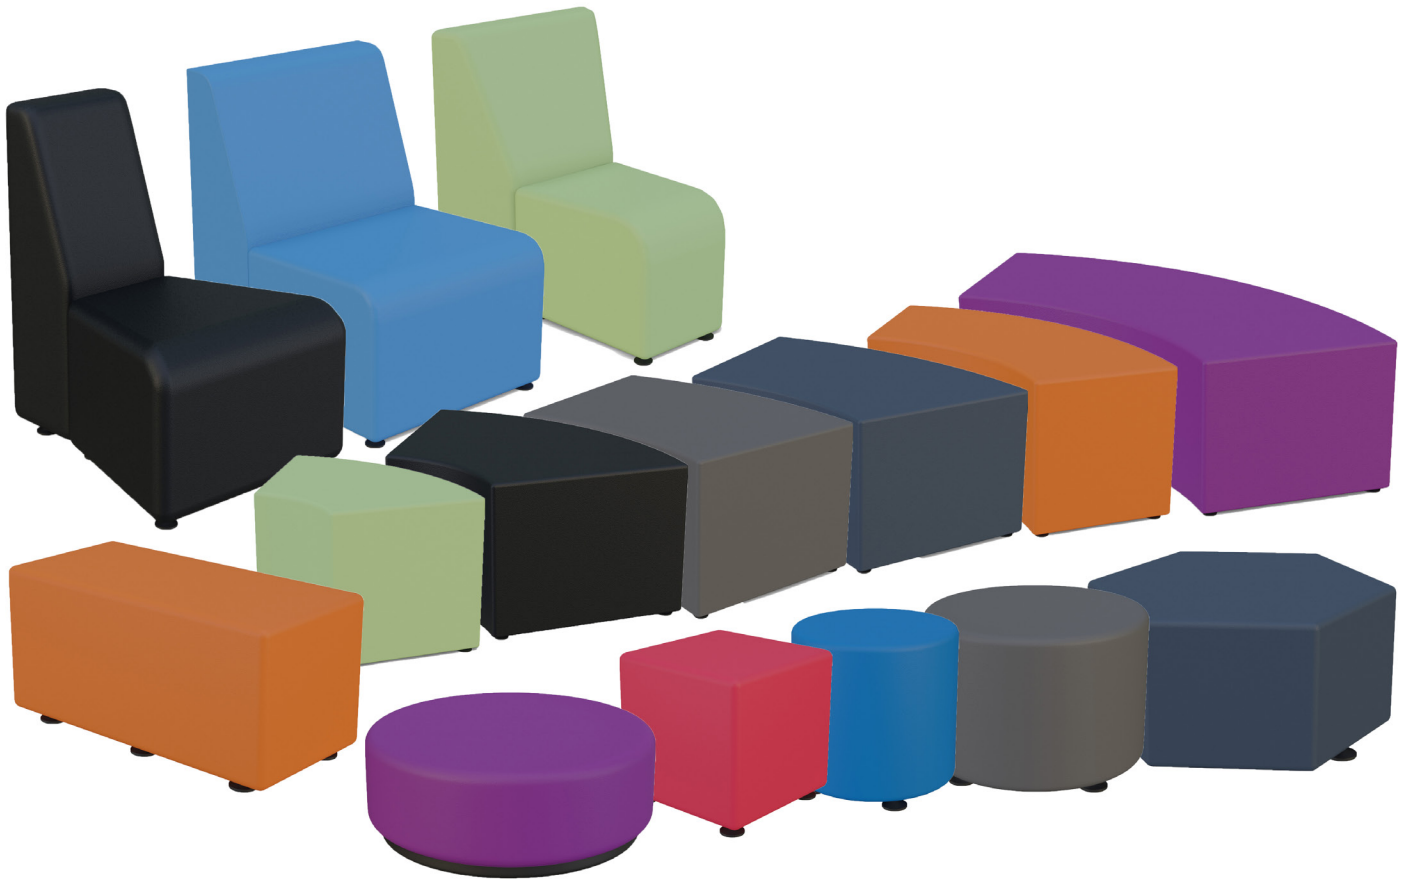

SOFT SEATING

FEATURES

- Designed for comfort and flexibility
- Foam Frame Construction
- Durable Vinyl Grade 2 Upholstery
- Reinforced Seams
- Leveler Glides

Color Choices

Product Number Guide - SOFT SEATING

Standard Vinyl, Grade 2 (G-2)

FLOOR ROCKER

Model#	Description	Color	DxH
SSFR-BK	Floor Rocker (G-2)	Black	16Dx6
SSFR-CH	Floor Rocker (G-2)	Charcoal	16Dx6
SSFR-NA	Floor Rocker (G-2)	Navy	16Dx6
SSFR-RB	Floor Rocker (G-2)	Royal Blue	16Dx6
SSFR-AP	Floor Rocker (G-2)	Apple	16Dx6
SSFR-RE	Floor Rocker (G-2)	Red	16Dx6
SSFR-SB	Floor Rocker (G-2)	Sky Blue	16Dx6
SSFR-OR	Floor Rocker (G-2)	Orange	16Dx6
SSFR-PU	Floor Rocker (G-2)	Purple	16Dx6

30" CURVED BENCH

Model#	Description	Color	WxDxH
SSSF30CUBF-18-BK	30" Curved Bench (18 inch) (G-2)	Black	30Wx18Dx18H
SSSF30CUBF-18-CH	30" Curved Bench (18 inch) (G-2)	Charcoal	30Wx18Dx18H
SSSF30CUBF-18-NA	30" Curved Bench (18 inch) (G-2)	Navy	30Wx18Dx18H
SSSF30CUBF-18-RB	30" Curved Bench (18 inch) (G-2)	Royal Blue	30Wx18Dx18H
SSSF30CUBF-18-AP	30" Curved Bench (18 inch) (G-2)	Apple	30Wx18Dx18H
SSSF30CUBF-18-RE	30" Curved Bench (18 inch) (G-2)	Red	30Wx18Dx18H
SSSF30CUBF-18-SB	30" Curved Bench (18 inch) (G-2)	Sky Blue	30Wx18Dx18H
SSSF30CUBF-18-OR	30" Curved Bench (18 inch) (G-2)	Orange	30Wx18Dx18H
SSSF30CUBF-18-PU	30" Curved Bench (18 inch) (G-2)	Purple	30Wx18Dx18H

36" CURVED BENCH

Model#	Description	Color	WxDxH
SSDF36CUBF-18-BK	36" Curved Bench (18 inch) (G-2)	Black	36Wx24Dx18H
SSDF36CUBF-18-CH	36" Curved Bench (18 inch) (G-2)	Charcoal	36Wx24Dx18H
SSDF36CUBF-18-NA	36" Curved Bench (18 inch) (G-2)	Navy	36Wx24Dx18H
SSDF36CUBF-18-RB	36" Curved Bench (18 inch) (G-2)	Royal Blue	36Wx24Dx18H
SSDF36CUBF-18-AP	36" Curved Bench (18 inch) (G-2)	Apple	36Wx24Dx18H
SSDF36CUBF-18-RE	36" Curved Bench (18 inch) (G-2)	Red	36Wx24Dx18H
SSDF36CUBF-18-SB	36" Curved Bench (18 inch) (G-2)	Sky Blue	36Wx24Dx18H
SSDF36CUBF-18-OR	36" Curved Bench (18 inch) (G-2)	Orange	36Wx24Dx18H
SSDF36CUBF-18-PU	36" Curved Bench (18 inch) (G-2)	Purple	36Wx24Dx18H