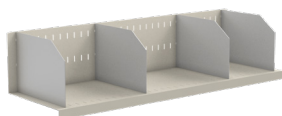

## FEATURES

- Vertical End Panels are 1" Solid Oak.
- Continuous tops are constructed with High Pressure Laminate over a 1" High Density Particle Board core with Solid Oak edge bands.
- Units utilize solid oak, dove tailed frames connected to end panels with heavy duty metal bolts and inserts to provide ultimate strength.
- Units come standard with a 1/4" stained wood veneer back panel and an optional perforated metal back is available.
- Stationary Units are available as Starters only or a Starter-Adder configuration.
- Available with Canopy (Captured Tops) or a Continuous Top over a run of shelving.
- Radiused Units utilize solid oak shelves, with or without wire picture book dividers, that are cam-locked in place to provide ultimate safety and stability.

## Non Radius Units, Adjustable Shelving Choices

FLAT METAL SHELF

FLAT WOOD SHELF

METAL SHELF BACKSTOP DIVIDER

METAL PB SHELF

WOOD AND METAL PB SHELF

WOOD PB SHELF

### Radiused DF with Flat Wood Shelves

Model #	Description	WxHxD	# shelves
45ADWIREPB	Per Shelf Adt. Price for Wire Picture Book		
4503RAD3642	Double Side Starter	36x42x24	6
4503RAD3648	Double Side Starter	36x48x24	6
4503RAD3660	Double Side Starter	36x60x24	8
4503RAD4242	Double Side Starter	42x42x24	6
4503RAD4248	Double Side Starter	42x48x24	6
4503RAD4260	Double Side Starter	42x60x24	8
4503RAD4842	Double Side Starter	48x42x24	6
4503RAD4848	Double Side Starter	48x48x24	6
4503RAD4860	Double Side Starter	48x60x24	8