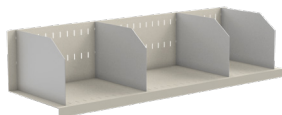

## FEATURES

- Radiused or Straight Units with Hidden Industrial Casters
- Vertical Panels are 1" Solid Oak
- Continuous Tops utilize high pressure laminate over 1" high density particle board with solid oak stained edges.
- Units utilize solid oak, dove tailed frames connected to end panels with heavy duty metal bolts and inserts to provide ultimate strength.
- Units come standard with a 1/4" stained wood veneer back panel
- Straight Units are available as Starters only or an Starter Adder configuration
- Radiused Units are solid oak shelves with or without Wire Picture Book Dividers. These shelves are

## Non Radius Units, Adjustable Shelving Choices

FLAT METAL SHELF

SOLID OAK SHELF

METAL SHELF BACKSTOP DIVIDER

METAL PB SHELF

WOOD AND METAL PB SHELF

WOOD PB SHELF