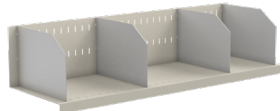

# WALL SHELVING

STATIONARY - SINGLE SIDED

UNIT WITH FLAT WOOD SHELVES

UNIT WITH WOOD SHELVES AND WIRE PB DIVIDERS

## FEATURES

- Vertical end panels are constructed with 1" Solid Oak.
- Units utilize solid oak, dove tailed frames connected to end panels with heavy duty metal bolts and inserts to provide ultimate strength.
- Units come standard with a 1/4" stained wood veneer back panel.
- Stationary Units are available as Starters only or an Starter Adder configuration.
- Available with Canopy (Captured Tops) or a Continuous Top over a run of shelving.

## Adjustable Shelving Choices

FLAT METAL SHELF

FLAT WOOD SHELF

METAL SHELF BACKSTOP DIVIDER

METAL MAGAZINE SHELF

WOOD MAGAZINE SHELF

METAL PB SHELF

WOOD AND METAL PB SHELF