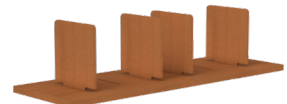

## FEATURES

- Vertical end panels are constructed with 1" Solid Oak.
- Units utilize solid oak, dove tailed frames connected to end panels with heavy duty metal bolts and inserts to provide ultimate strength.
- Units come standard with a 1/4" stained wood veneer back panel.
- Stationary Units are available as Starters only or an Starter Adder configuration.
- Available with Canopy (Captured Tops) or a Continuous Top over a run of shelving.

## Adjustable Shelving Choices

FLAT METAL SHELF

FLAT WOOD SHELF

METAL SHELF BACKSTOP DIVIDER

METAL MAGAZINE SHELF

WOOD MAGAZINE SHELF

METAL PB SHELF

WOOD AND METAL PB SHELF