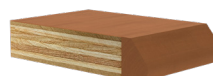

REVERSE CHAMFERED