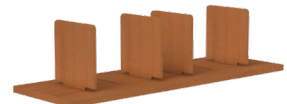

## FEATURES

- Vertical end panels are constructed with 1" Hardwood Veneer Core, with Maple or Oak Veneer Surfaces, and solid wood edge bands.
- Units utilize solid oak, dove tailed frames connected to end panels with heavy duty metal bolts and inserts to provide ultimate strength.
- Units come standard with a 1/4" stained wood veneer back panel (optional perforated metal backs available).
- Stationary Units are available as Starters only or an Starter Adder configuration.
- Available with Canopy (Captured Tops) or a Continuous Top over a run of shelving as shown above.

## Non Radius Adjustable Shelving Choices

FLAT METAL SHELF

FLAT WOOD SHELF

METAL SHELF BACKSTOP DIVIDER

METAL MAGAZINE SHELF

WOOD MAGAZINE SHELF

METAL PB SHELF

WOOD AND METAL PB SHELF