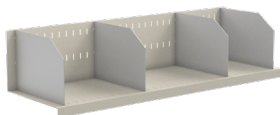

## FEATURES

- Vertical end panels are constructed with 1" Hardwood Veneer Core, with Maple or Oak Veneer Surfaces, and solid wood edge bands.
- Units utilize solid oak, dove tailed frames connected to end panels with heavy duty metal bolts and inserts to provide ultimate strength.
- Units come standard with a 1/4" stained wood veneer back panel (optional perforated metal backs available).
- Stationary Units are available as Starters only or an Starter Adder configuration.
- Available with Canopy (Captured Tops) or a Continuous Top over a run of shelving as shown above.

## Non Radius Adjustable Shelving Choices

FLAT METAL SHELF

FLAT WOOD SHELF

METAL SHELF BACKSTOP DIVIDER

METAL MAGAZINE SHELF

WOOD MAGAZINE SHELF

METAL PB SHELF

WOOD AND METAL PB SHELF