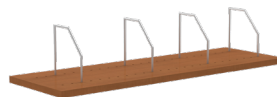

## FEATURES

- Vertical end panels are constructed with 1" Hardwood Veneer Core, with Maple or Oak Veneer Surfaces, and solid wood edge bands.
- Units utilize solid oak, dove tailed frames connected to end panels with heavy duty metal bolts and inserts to provide ultimate strength.
- Units come standard with a 1/4" stained wood veneer back panel (optional perforated metal backs available).
- Stationary Units are available as Starters only or an Starter Adder configuration.
- Available with Canopy (Captured Tops) or a Continuous Top over a run of shelving as shown above.

## Non Radius Adjustable Shelving Choices

FLAT METAL SHELF

FLAT WOOD SHELF

METAL SHELF BACKSTOP DIVIDER

METAL MAGAZINE SHELF

WOOD MAGAZINE SHELF

METAL PB SHELF

WOOD AND METAL PB SHELF