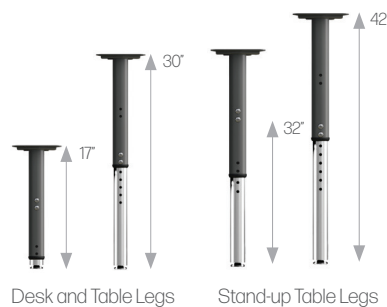

TABLE SELECTIONS

Workspace comfort with functional design

- Available in a wide variety of shapes that work as stand alone tables or grouped for collaborative learning.
- Standard Height Tables have legs that adjust from 17" to 30".
- Stand up Tables utilize legs that adjust from 32" to 42" in height.
- Top Surfaces are available as: Thermally Fused Laminate (TFL), High Pressure Laminate (HPL) or White Dry Erase Laminate

Top Laminate Options (TFL, HPL or White Dry Erase)

Edge Band Options

Leg Options

Accessories

Synergy Series CLASSROOM TABLES

Product Number	Description
2448RE1-R2	24" x 48" Rectangle, TFL
2448RE2-R2	24" x 48" Rectangle, HPL
2448RE3-R2	24" x 48" Rectangle, Wht Dry Erase
2454RE1-R2	24" x 54" Rectangle, TFL
2454RE2-R2	24" x 54" Rectangle, HPL
2454RE3-R2	24" x 54" Rectangle, Wht Dry Erase
2460RE1-R2	24" x 60" Rectangle, TFL
2460RE2-R2	24" x 60" Rectangle, HPL
2460RE3-R2	24" x 60" Rectangle, Wht Dry Erase
2472RE1-R2	24" x 72" Rectangle, TFL
2472RE2-R2	24" x 72" Rectangle, HPL
2472RE3-R2	24" x 72" Rectangle, Wht Dry Erase
3048RE1-R2	30" x 48" Rectangle, TFL
3048RE2-R2	30" x 48" Rectangle, HPL
3048RE3-R2	30" x 48" Rectangle, Wht Dry Erase
3060RE1-R2	30" x 60" Rectangle, TFL
3060RE2-R2	30" x 60" Rectangle, HPL
3060RE3-R2	30" x 60" Rectangle, Wht Dry Erase
3072RE1-R2	30" x 72" Rectangle, TFL
3072RE2-R2	30" x 72" Rectangle, HPL
3072RE3-R2	30" x 72" Rectangle, Wht Dry Erase
3654RE1-R2	36" x 54" Rectangle, TFL
3654RE2-R2	36" x 54" Rectangle, HPL
3654RE3-R2	36" x 54" Rectangle, Wht Dry Erase
3660RE1-R2	36" x 60" Rectangle, TFL
3660RE2-R2	36" x 60" Rectangle, HPL
3660RE3-R2	36" x 60" Rectangle, Wht Dry Erase
3672RE1-R2	36" x 72" Rectangle, TFL
3672RE2-R2	36" x 72" Rectangle, HPL
3672RE3-R2	36" x 72" Rectangle, Wht Dry Erase