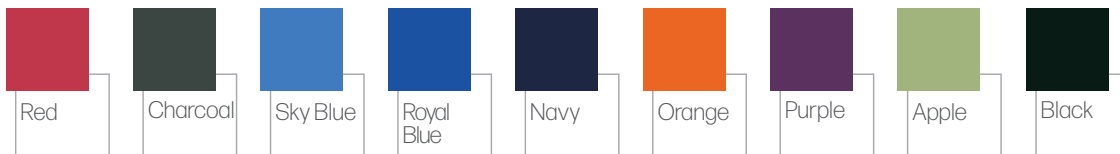

## SYNERGY CHAIRS

**12"**  
Pre-K - K

**14"**  
Pre-K - 2<sup>nd</sup> grade

**16"**  
2<sup>nd</sup> - 4<sup>th</sup> grade

**18"**  
4<sup>th</sup> grade - Adult

The reinforced metal brackets improve stability and strength. Chairs can safely stack up to six high.

**Mobile Caster Chair**  
Model shown in Purple with Silver frame and casters

**Cantilever Chair**  
Model shown in Royal Blue with Silver frame

**Gas Lift Task Chair**  
Model shown in Orange with pneumatic lift and swivel casters

#### Shell Color Options

## Synergy Series Chairs and Stools

Please Note: Insert the following color selections for the last two digits of the product numbers: RE: Red, CH: Charcoal, SB: Sky Blue, RB: Royal Blue, NA: Navy, OR: Orange, PR: Purple, AP: Apple, BK: Black