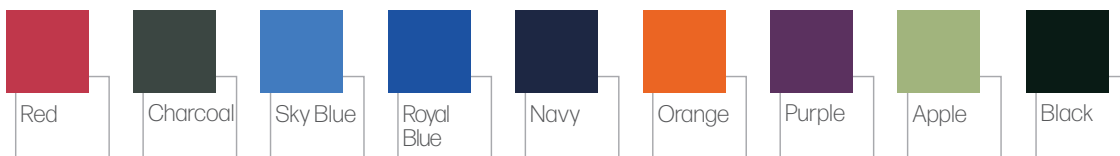

Strong, Stable, and Stylish

- SYNERGY SERIES seating is designed to complement the aesthetic of all furniture in the series.
- With an ergonomic shell and reinforced frame, SYNERGY SERIES seating provides comfort, back support and encourages correct posture.
- Our chairs and stools are flexible yet strong and designed to withstand frequent handling.

Shell Color Options

Synergy Leg Options

Synergy Series Chairs and Stools

Please Note: Insert the following color selections for the last two digits of the product numbers: RE: Red, CH: Charcoal, SB: Sky Blue, RB: Royal Blue, NA: Navy, OR: Orange, PR: Purple, AP: Apple, BK: Black