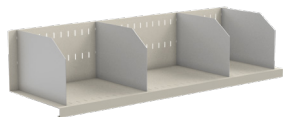

## FEATURES

- Radiused or Straight Units with Exposed Industrial Casters
- Vertical end panels are 1" Solid Oak
- Choice of HPL for Top Surfaces combined with the beauty of stained Solid Oak End Panels
- Units come standard with a 1/4" stained wood veneer back panel and an optional perforated metal back is available
- Pull Handles are available as an option
- Radiused Units use solid oak shelves with or without metal Wire Book Dividers. These shelves are cam-locked in place for ultimate safety and stability

## Non Radius Units, Adjustable Shelving Choices

FLAT METAL SHELF

FLAT WOOD SHELF

METAL SHELF BACKSTOP DIVIDER

METAL PB SHELF

WOOD AND METAL PB SHELF

WOOD PB SHELF