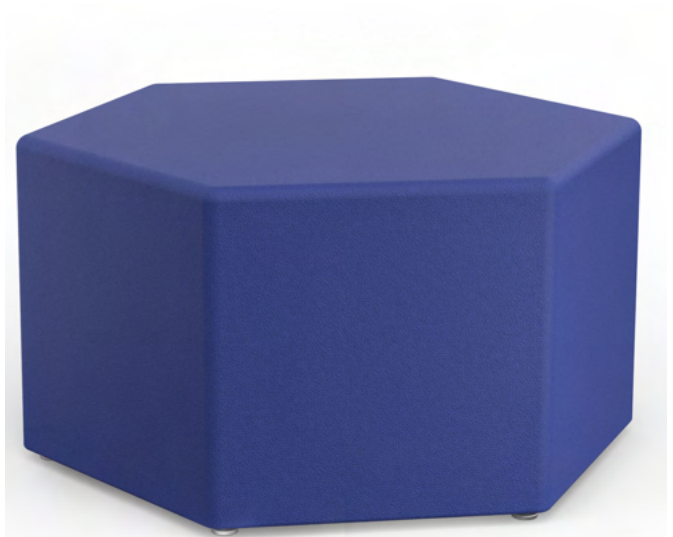

18" Stack Chair
with Navy shell and
Chrome frame

16" Stack Chair
with Black shell and
Silver frame

14" Stack Chair
with Royal Blue shell and
Chrome frame

Cantilever Chair
with Royal Blue shell
and Silver legs

18" Mobile Caster Chair
with Purple shell
and Charcoal legs

Adjustable Height Stool
with Red shell
and Silver legs

SOFT SEATING

Sturdy construction and colorful, durable, vinyl material provides the perfect complement to your existing furniture.

Single Chair in Gray

Hexagon Ottoman Stool in Royal Blue

Curved Bench in Red

DESKS

Desk & Table Leg Style Options

Round
Legs

Oval
Legs

New!