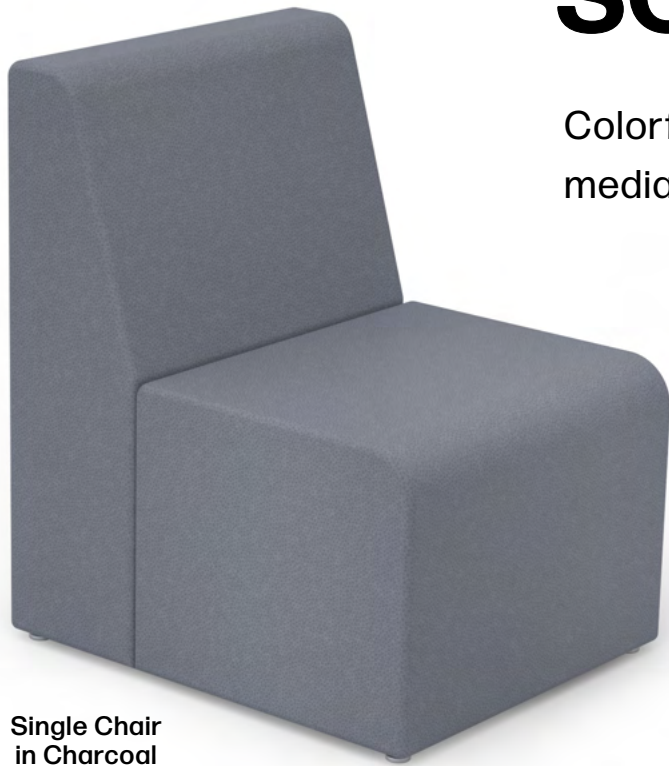

SOFT SEATING

Colorful solutions for the classroom, media center, lounge and reception areas.

Single Chair
in Charcoal