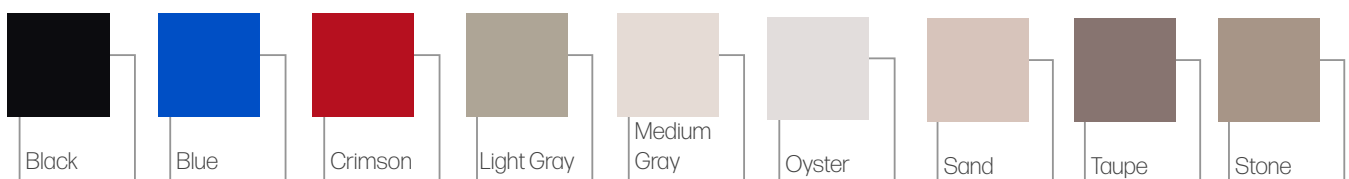

METAL SHELF BACKSTOP DIVIDER

TESCO MEDIA STANDARD STAIN SELECTIONS

Oak Stain Options

Cloud White

English Oak

Golden Oak

Montana Walnut

Natural

Nepal Teak

Solar Oak

Stone Gray

Wild Cherry

Windsor Mahogany

Maple Stain Options

Cloud White

Espresso

Fusion Maple

Huntington Maple

Monticello Maple

Natural

Stone Gray

MEDIA FINISHES & COLORS

Versa Laminate Options

Metal Shelf Color Options

Standard Options

Special Order Options

SYNERGY SERIES

Plastic Shell, and Soft Seating Options

Chair and Stool Frame Options

Desk and Table Accessories

Desk and Table Top Laminate Options (TFL, HPL, or White Dry Erase)