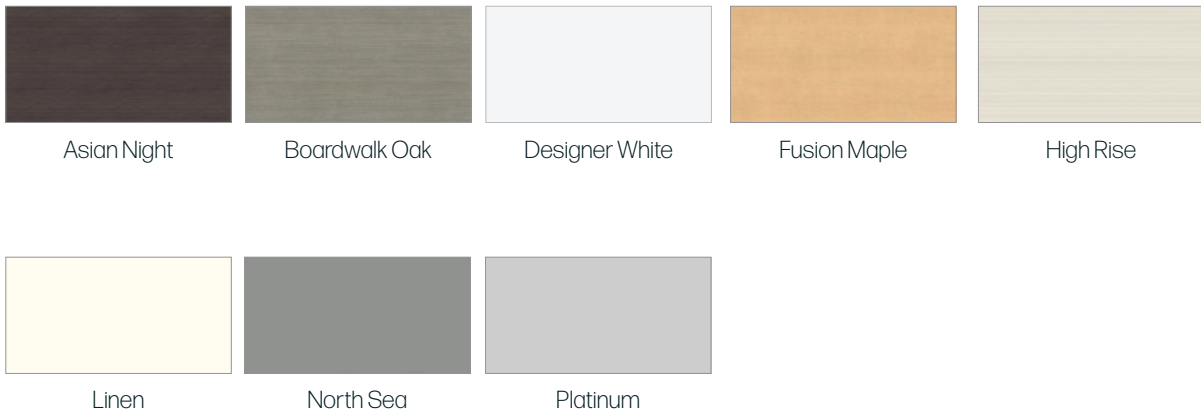

Nepal Teak

Solar Oak

Stone Gray

Wild Cherry

Windsor Mahogany

Maple Stain Options

Cloud White

Espresso

Fusion Maple

Huntington Maple

Monticello Maple

Natural

Stone Gray

MEDIA FINISHES & COLORS

Versa Laminate Options

Metal Shelf Color Options