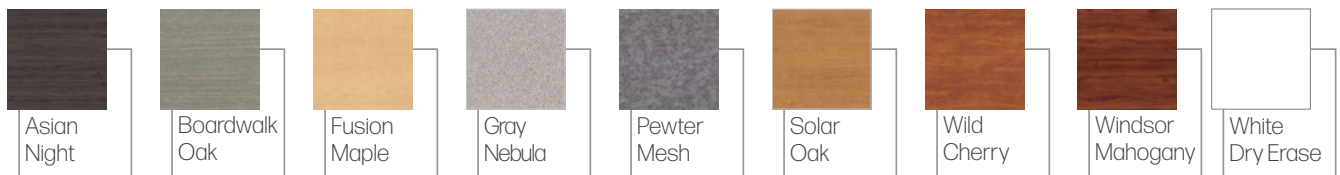

Fusion Maple

Huntington Maple

Monticello Maple

Natural

Stone Gray

MEDIA FINISHES & COLORS

Versa Laminate Options

Metal Shelf Color Options

Standard Options

Special Order Options

SYNERGY SERIES

Plastic Shell, and Soft Seating Options

Chair and Stool Frame Options

Desk and Table Accessories

Desk and Table Top Laminate Options (TFL, HPL, or White Dry Erase)