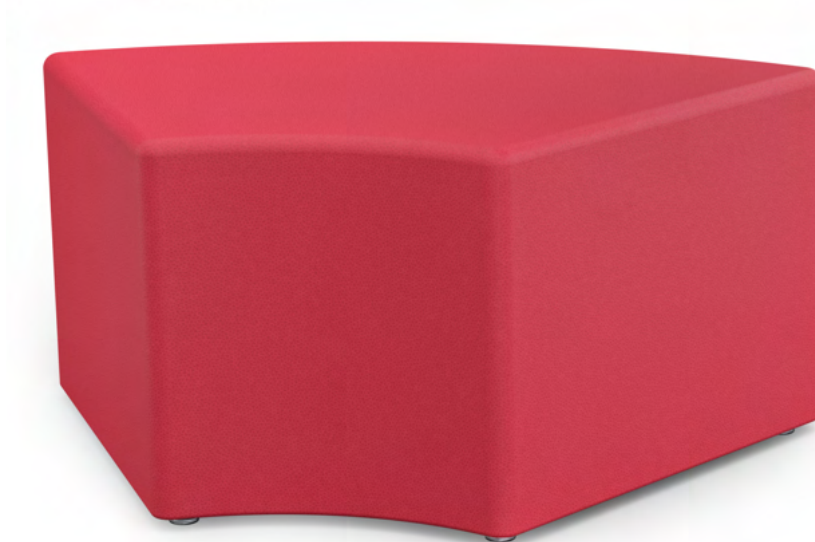

Curved Bench in Red