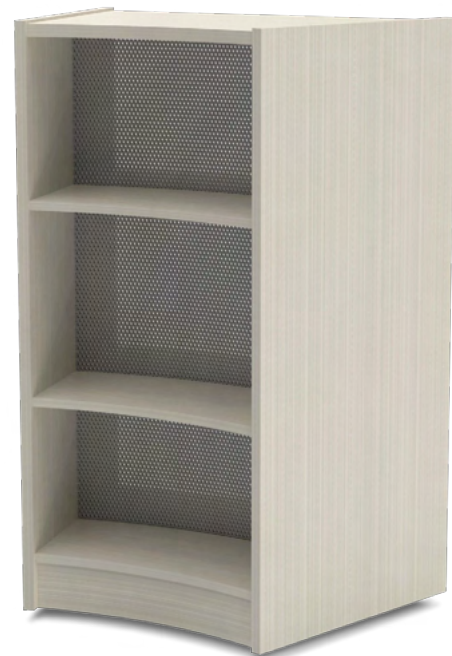

FUSION SERIES

Tesco's book storage solutions in the Fusion series feature vertical panels utilizing a wide selection of laminates combined with Maple or Oak stained wood components.

PATRIOT SERIES

The Patriot Series of book storage products feature Solid Oak Vertical Panels and uses more solid oak than any shelving product on the market. This construction technique and the materials used allows us to offer an unprecedented twenty year warranty.

AURA SERIES

Single Side, Run of 3

Radiused Double Side Starter,
Hidden Caster Unit

Double Side Units without Backs,
Metal Shelves with Sliding Divider Option

VERSA SERIES

Radiused Exposed Caster Unit with Optional Handles

**Single Side Unit with
Wire Picture Book Dividers**

**Radiused Hidden Caster Unit with
Optional Steel Perforated Back**

FUSION SERIES

Radiused Exposed Caster
Starter/Adder
with Optional Handles

Single Side, Wood Shelves with Wire
Dividers, Canopy Top

Starter, Hidden Caster Unit

PATRIOT SERIES

Single Side Starter, Flat Wood Shelves, Canopy Top

Radiused Double Side Starter, Hidden Caster Unit

Run of 4 Units with Wood Shelves and Continuous Top

MEDIA SEATING