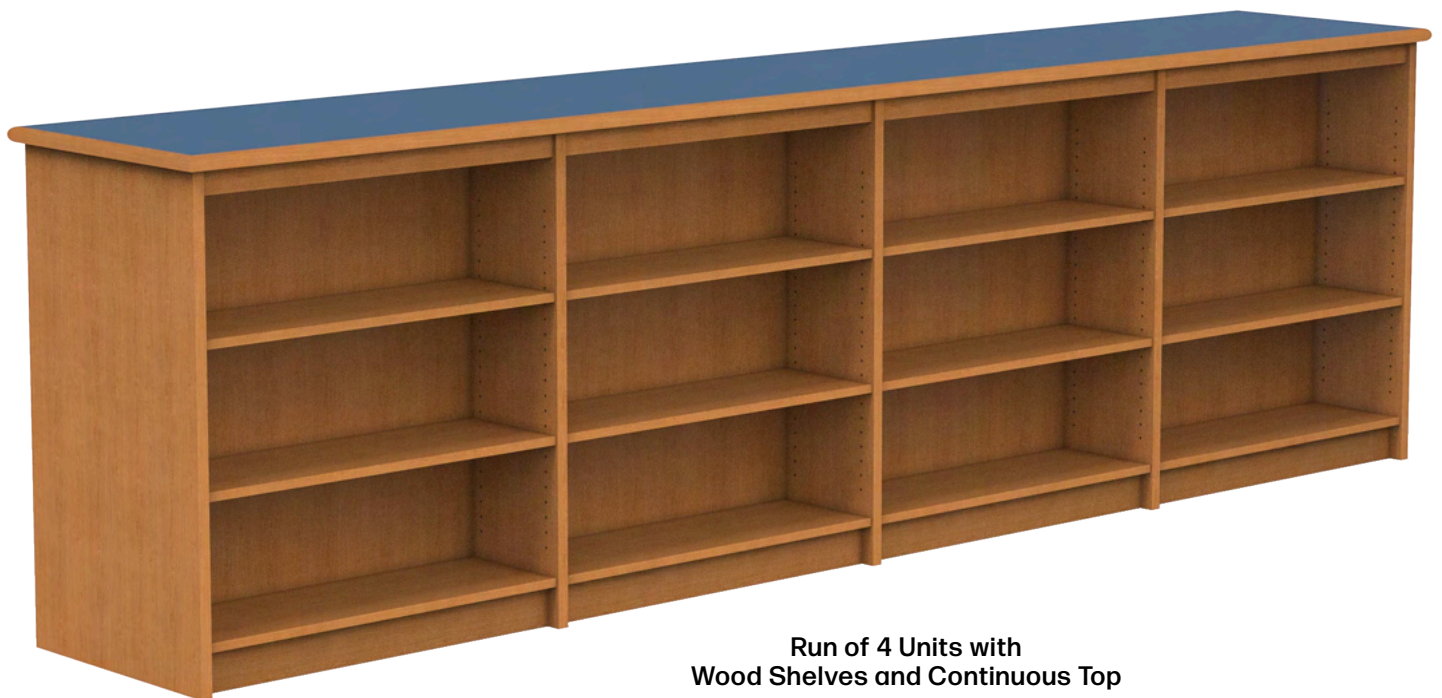

Starter, Hidden Caster Unit

PATRIOT SERIES

Single Side Starter, Flat Wood Shelves, Canopy Top

Radiused Double Side Starter, Hidden Caster Unit

Run of 4 Units with Wood Shelves and Continuous Top

MEDIA SEATING