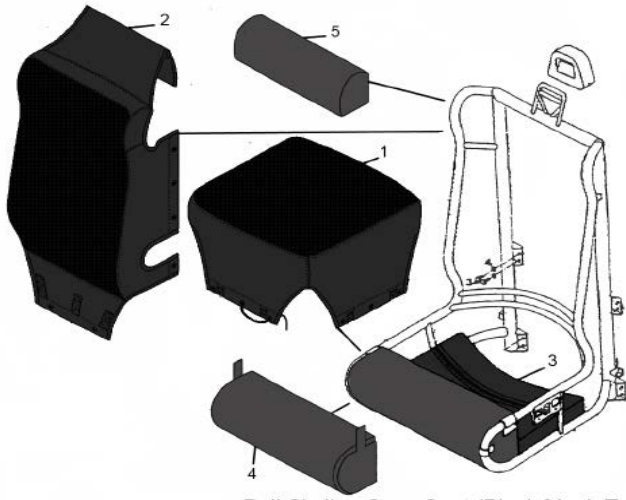

# Bell UH-1B/UH-1H/CH-146 PARTS CATALOG

Bell Skyline Crew Seat (Black Mesh Type)

Bell Skyline Crew Seat (Red Mesh Type)

## BELL UH-1B / UH-1H CREW SEATS

Part Number	OEM Part Number	Description
A-AL1018-12-00B	AL1018-12-00	Crew Mesh Seat Back Cover (Black) (2)
A-AL1018-12-00R	AL1018-12-00	Crew Mesh Seat Back Cover (Red) (2)
A-AL1018-11-00B	AL1018-11-00	Crew Mesh Seat Bottom Cover (Black) (1)
A-AL1018-11-00R	AL1018-11-00	Crew Mesh Seat Bottom Cover (Red) (1)
A-AL1021-1200A	AL1021-1200A	Crew Seat Top Back Pad (5)
A-SK1018-8-00	SK1018-8-00A	Front Bottom Pad (4)
A-SK1018-8-01B	SK1018-8-01	Seat Bottom Pad (Black) (3)
A-AL1018-8-00R	AL1018-8-00	Seat Bottom Pad (Red) (3)

## BELL UH-1B - PASSENGER TROOP SEATS

Part Number	OEM Part Number	Description
A-A6542-20	A6542-20	Three Place Back Seat Cover (Grey) (4)
A-A8129-10	A8129-10	Three Place Bottom Seat Cover (Grey)
A-A8130-10	A8130-10	Two Place Back Seat Cover (Grey) (5)
A-A6541-10	A6541-10	Two Place Bottom Seat Cover (Grey)

## BELL UH-1H - PASSENGER TROOP SEATS

Part Number	OEM Part Number	Description
A-A6568-20	A6568-20	Seat Cover, One Place Bottom
A-A6567-60	A6567-60	Seat Cover, One Place Back
A-A6976	A6976	Center One Place Seat Cover (Grey) (1)
A-A7556-40	A7556-40	L/H Two Place Seat Cover (Grey) (2)
A-A7556-30	A7556-30	R/H Two Place Seat Cover (Grey) (3)
A-A6974-20	A6974-20	Two Place Seat Cover Cover (Grey) (4)