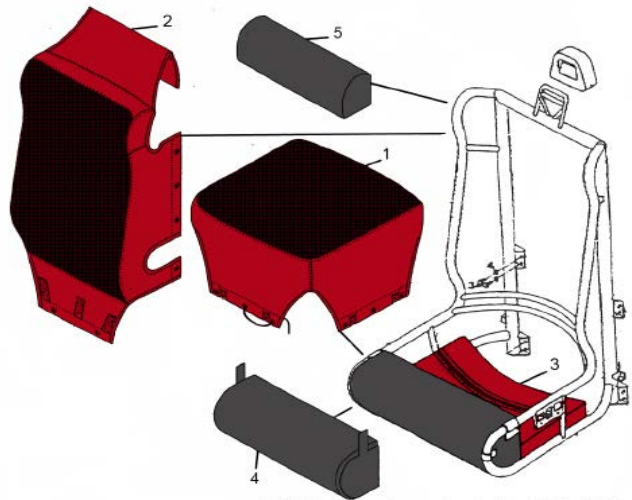

# Bell UH-1B/UH-1H/CH-146 PARTS CATALOG

Bell Skyline Crew Seat (Black Mesh Type)

Bell Skyline Crew Seat (Red Mesh Type)

## BELL UH-1B / UH-1H CREW SEATS

Part Number	OEM Part Number	Description
A-AL1018-12-00B	AL1018-12-00	Crew Mesh Seat Back Cover (Black) (2)
A-AL1018-12-00R	AL1018-12-00	Crew Mesh Seat Back Cover (Red) (2)
A-AL1018-11-00B	AL1018-11-00	Crew Mesh Seat Bottom Cover (Black) (1)
A-AL1018-11-00R	AL1018-11-00	Crew Mesh Seat Bottom Cover (Red) (1)
A-AL1021-1200A	AL1021-1200A	Crew Seat Top Back Pad (5)
A-SK1018-8-00	SK1018-8-00A	Front Bottom Pad (4)
A-SK1018-8-01B	SK1018-8-01	Seat Bottom Pad (Black) (3)
A-AL1018-8-00R	AL1018-8-00	Seat Bottom Pad (Red) (3)

## BELL UH-1B - PASSENGER TROOP SEATS

Part Number	OEM Part Number	Description
A-A6542-20	A6542-20	Three Place Back Seat Cover (Grey) (4)
A-A8129-10	A8129-10	Three Place Bottom Seat Cover (Grey)
A-A8130-10	A8130-10	Two Place Back Seat Cover (Grey) (5)
A-A6541-10	A6541-10	Two Place Bottom Seat Cover (Grey)

## BELL UH-1H - PASSENGER TROOP SEATS

Part Number	OEM Part Number	Description
A-A6568-20	A6568-20	Seat Cover, One Place Bottom
A-A6567-60	A6567-60	Seat Cover, One Place Back
A-A6976	A6976	Center One Place Seat Cover (Grey) (1)
A-A7556-40	A7556-40	L/H Two Place Seat Cover (Grey) (2)
A-A7556-30	A7556-30	R/H Two Place Seat Cover (Grey) (3)
A-A6974-20	A6974-20	Two Place Seat Cover Cover (Grey) (4)