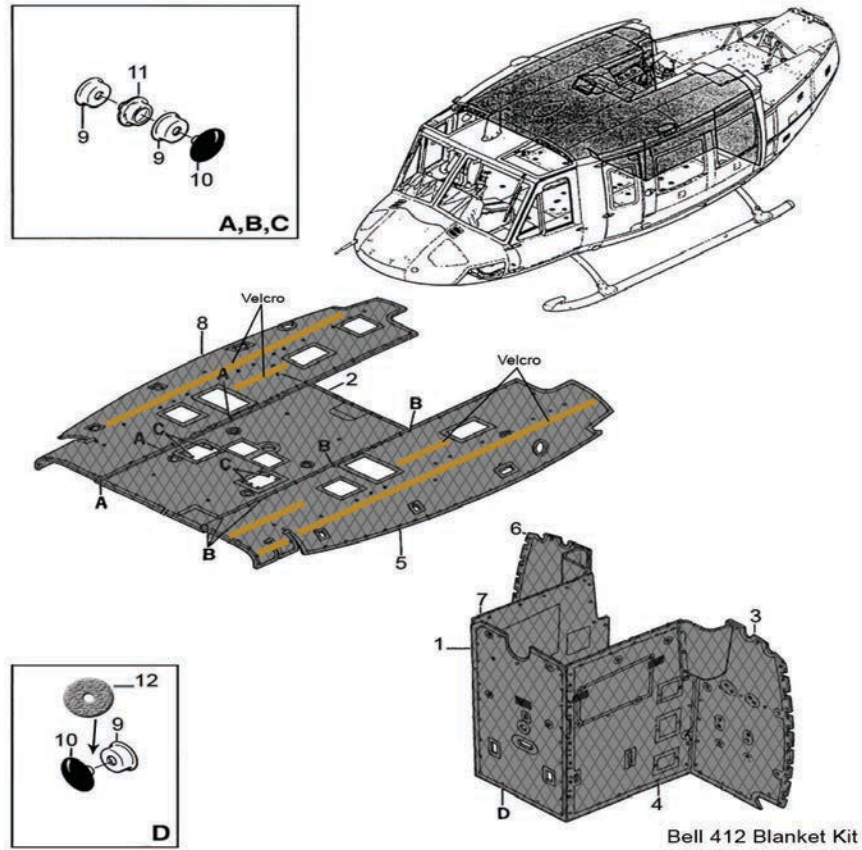

### BELL MILITARY UH-1B - BLANKET KIT

Part Number	OEM Part Number	Description
A-204-521-101	204-070-521-101	R/H Roof - Blanket (Grey) (4)
A-204-521-93	204-070-521-93	Roof - Blanket (Grey) (5)
A-204-522-31	204-070-522-31	Bulkhead - Blanket (Grey) (1)
A-204-522-3	204-070-522-3	Bulkhead Door - Blanket (Grey) (2)
A-204-523-41	204-070-523-41	*Complete - Blanket Kit (USBL EFF 66-15023 & SUBSEQUENT)
A-204-521-61	204-070-521-61	L/H Roof - Blanket (Grey) (3)

### BELL UH-1H - BLANKET KIT

Part Number	OEM Part Number	Description
A-205-614-41	205-070-614-41	L/H Pylon - Blanket (Grey) (4)
A-205-608-59	205-070-608-59	L/H Roof - Blanket (Grey) (5)
A-205-612-54	205-070-612-54	R/H Bulkhead - Blanket (Grey) (6)
A-205-614-42	205-070-614-42	R/H Pylon - Blanket (Grey) (7)
A-205-608-67	205-070-608-67	R/H Roof - Blanket (Grey) (8)
A-205-619-1	205-070-619-1	Center Pylon - Blanket (Grey) (1)
A-205-608-083	205-070-608-83	Center Roof - Blanket (Grey) (2)
A-205-610-11	205-070-610-11	*Complete - Blanket Kit (USBL EFF 66-16034 and SUBSEQUENT )
A-205-612-53	205-070-612-53	L/H Bulkhead - Blanket (Grey) (3)