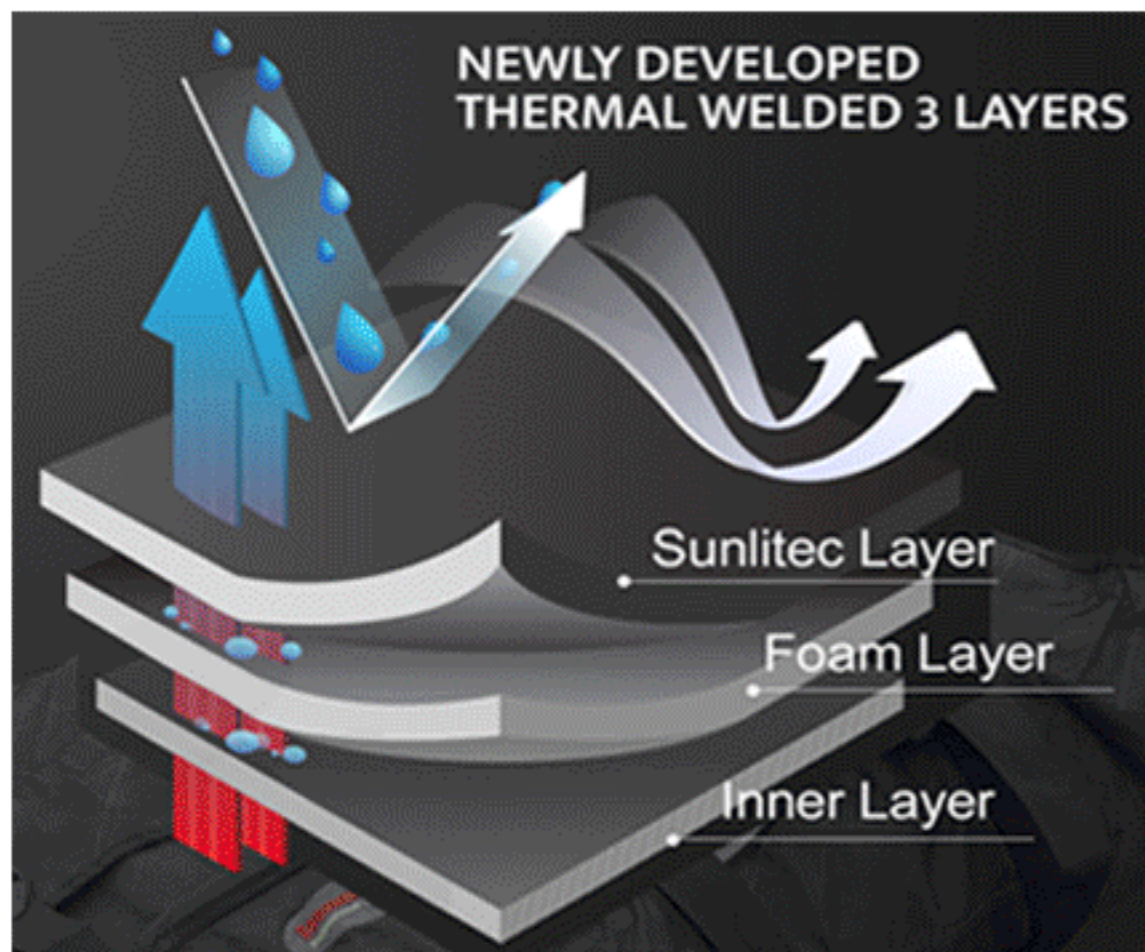

Boat Bag & Cushion

For Inflatable Boats