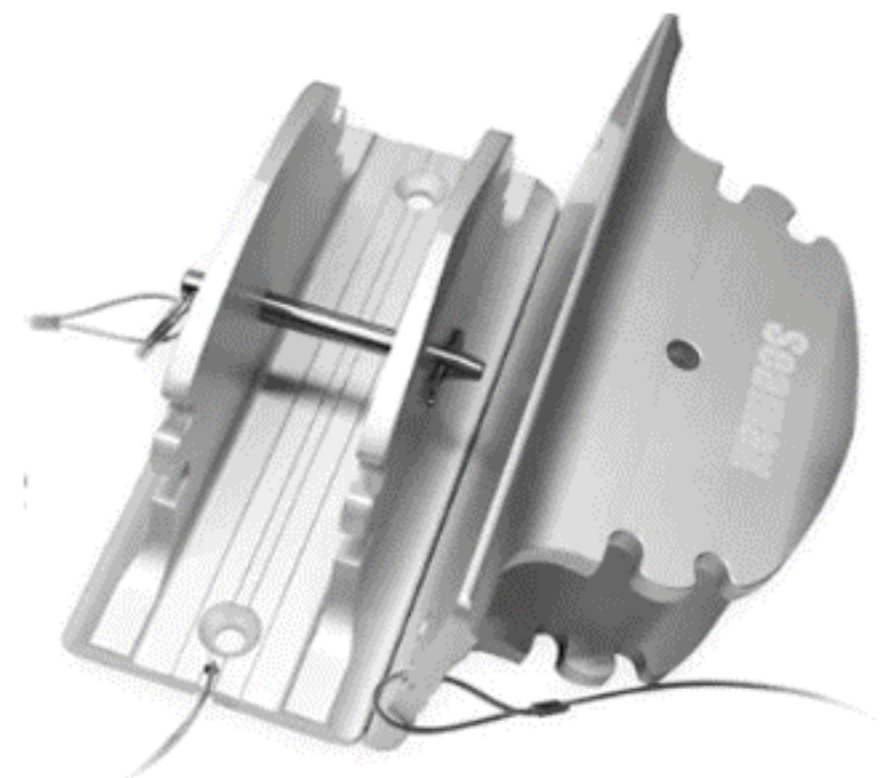

Our Wakeboard tower brands Origin, Reborn and Indy cover all ranges of the market from Entry level price point wakeboard tower and accessories to the upper level factory look wakeboard towers.

Fishing Gear

Boat Repair & Boat Care

PCB for Electric Air Pump

Pump Piston Seal

Air Pump Assembly

Valve Adaptor

Trolling Motor Parts

Prop for Outboard

Fuel Tank