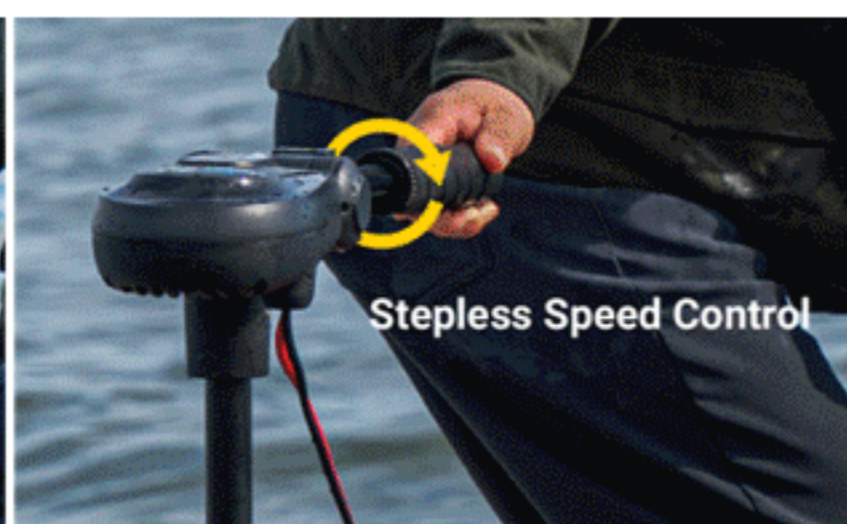

Seamax trolling motors come with updated technology and over the industrial standards to build. The ultimate goal of this new version is to greatly improve motor performance, extend the product lifetime, and increase your boating experience. Powerful and lightweight motor with Smooth stepless operation; Easy to push an inflatable boat or aluminum boat fast and get closer to the fish.