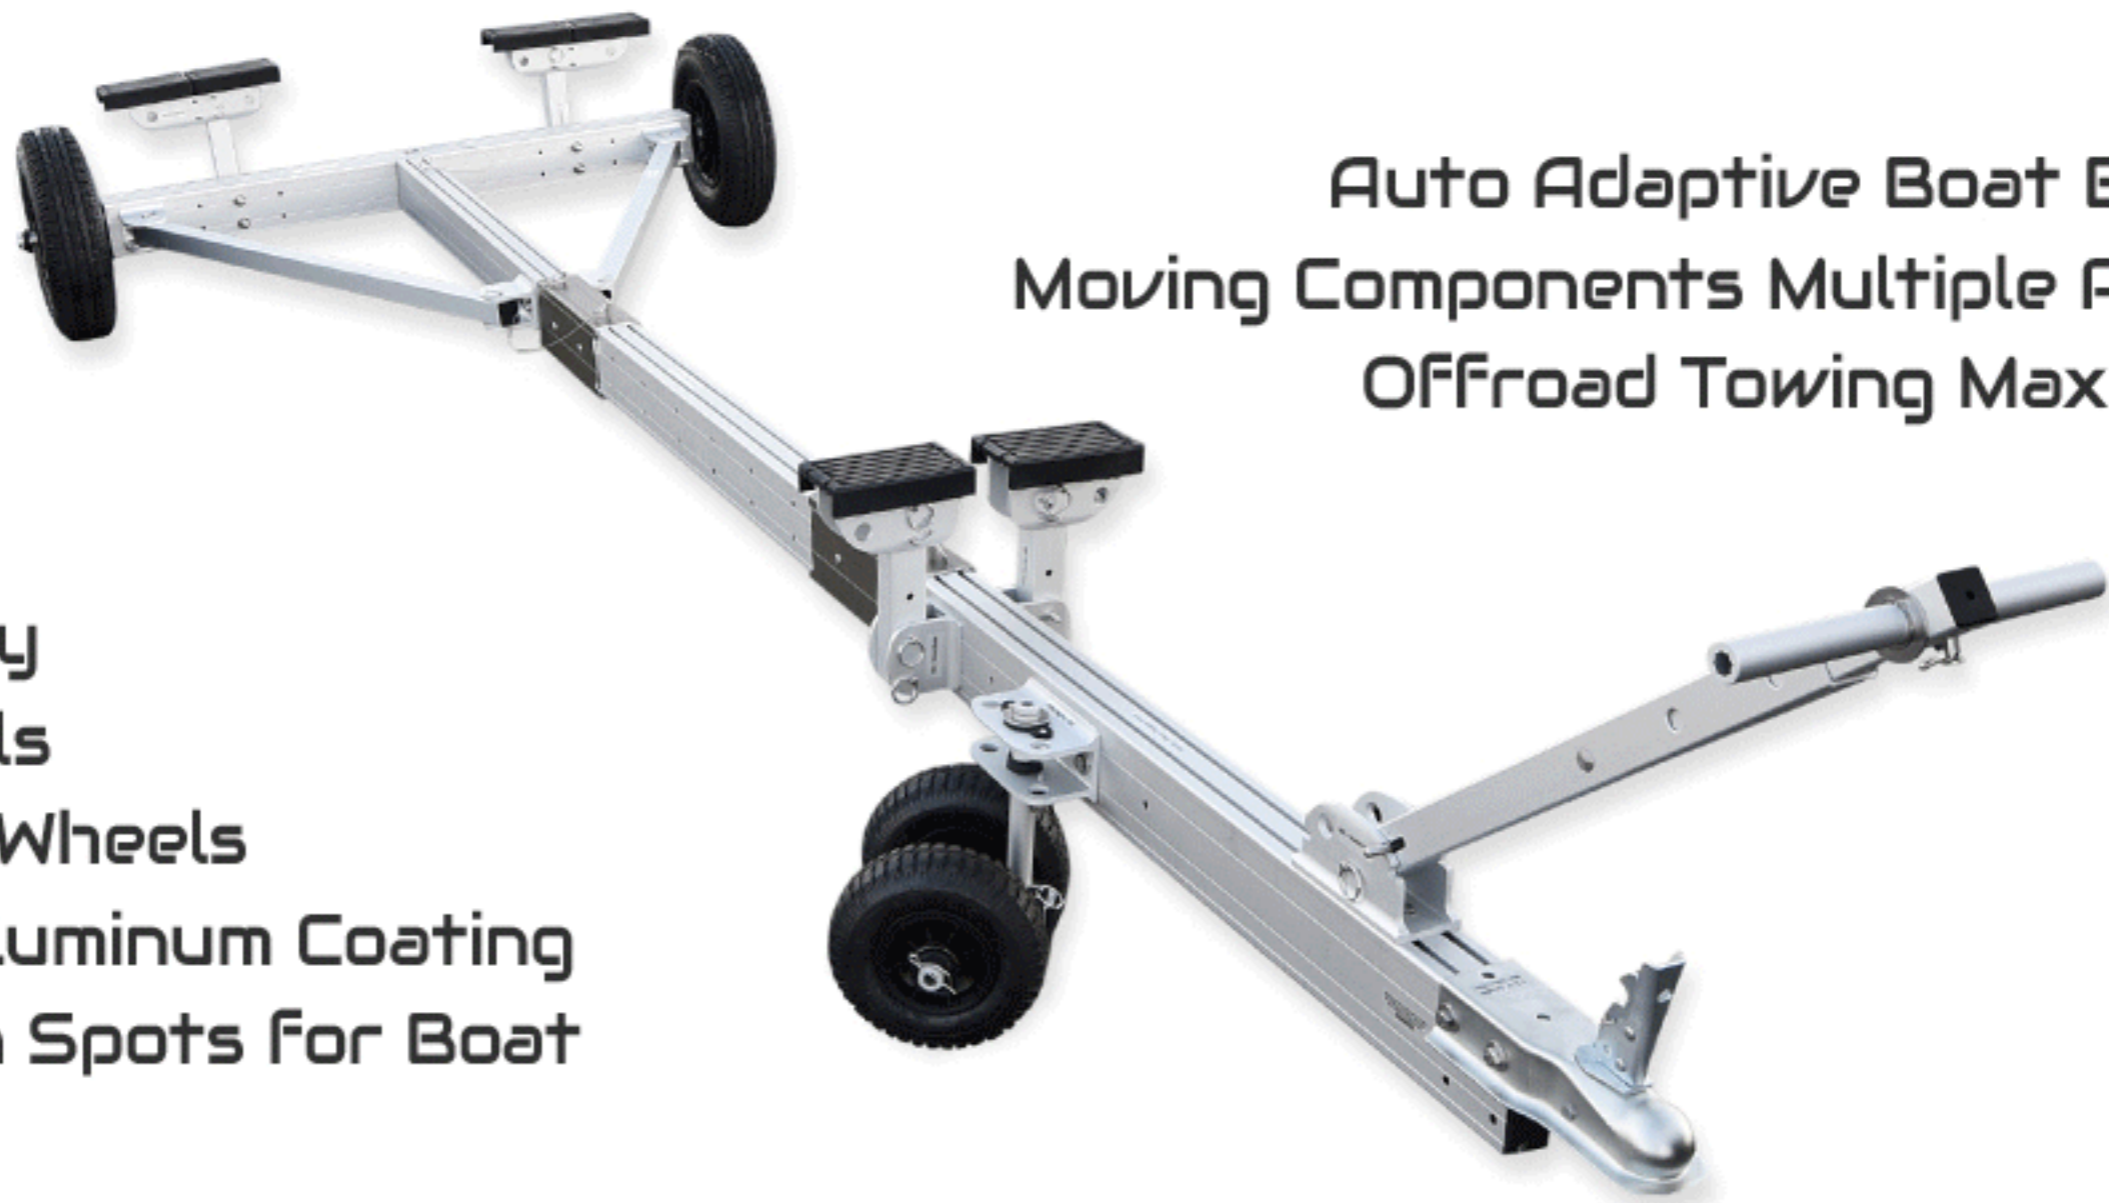

Auto Adaptive Boat Brackets
Moving Components Multiple Positions
Offroad Towing Max 10km/H

Quick Release
Super Heavy Duty
360° Front Wheels
Marine Grade 16" Wheels
Anti-Corrosion Aluminum Coating
Multiple Tie Down Spots for Boat