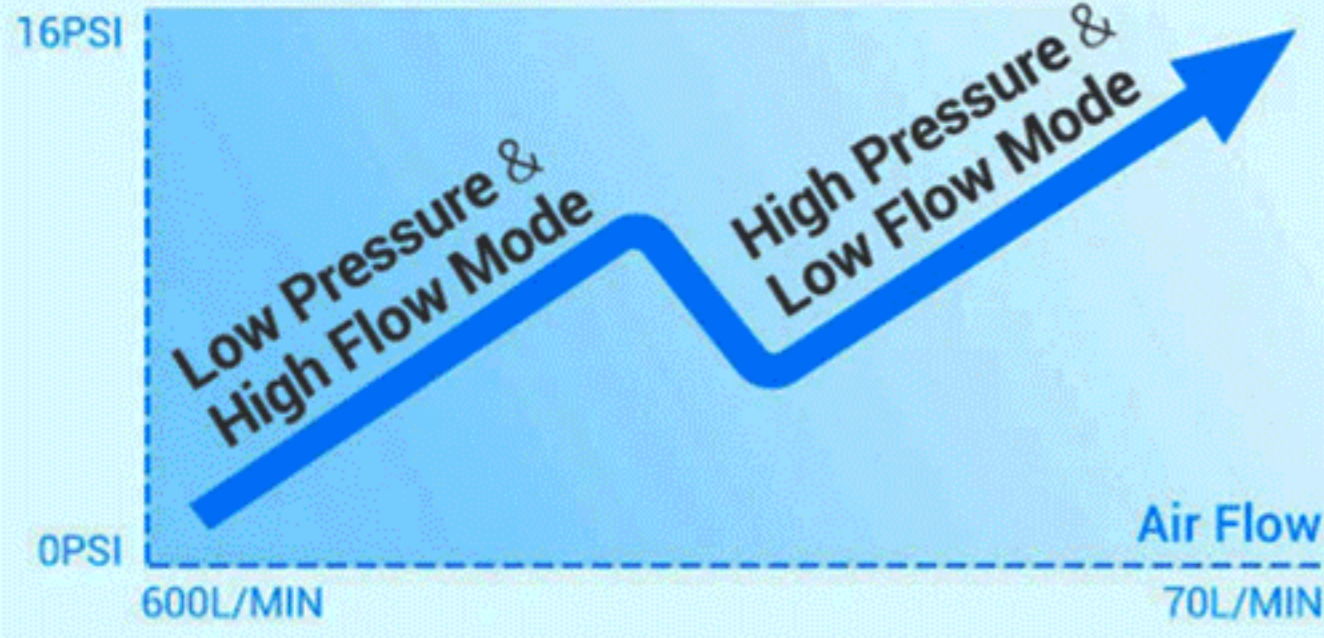

INFLATABLE PRESSURE