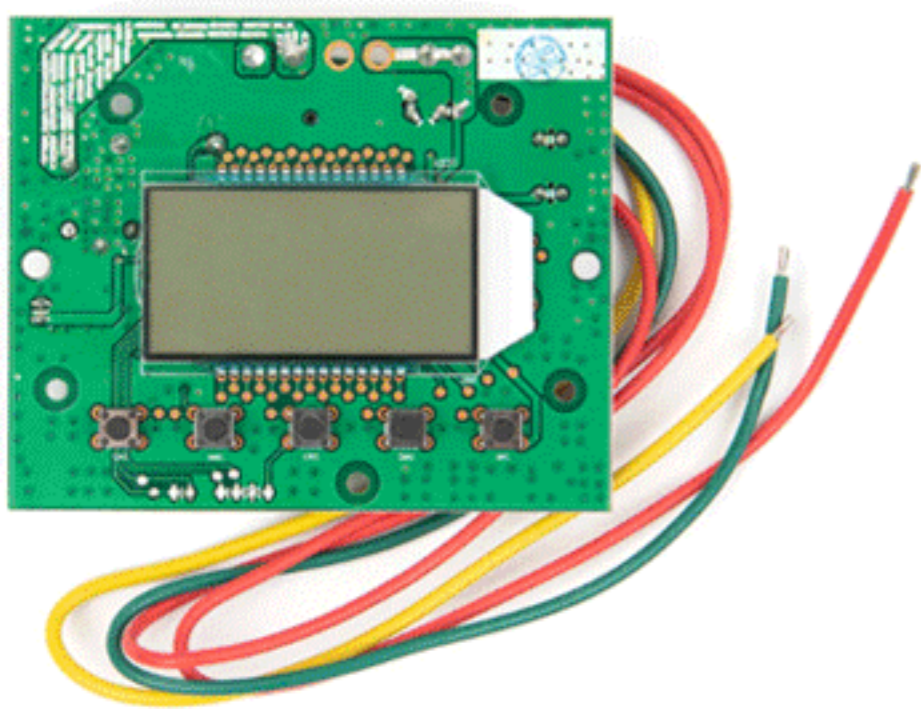

Our Wakeboard tower brands Origin, Reborn and Indy cover all ranges of the market from Entry level price point wakeboard tower and accessories to the upper level factory look wakeboard towers.

Fishing Gear

MAX FLOATING WEIGHT
12" - 25LBS (GOOD FOR CRABBING)
16" - 65LBS (GOOD FOR PRAWNING)

Boat Foot Pump

SUP Hand Pump

Bench Seat

PVC & Hypalon 2 Parts Glue

Drain Valve

Air Valve

Oar Lock

Boat Repair & Boat Care

PCB for Electric Air Pump

Pump Piston Seal

Air Pump Assembly

Valve Adaptor

Trolling Motor Parts

Prop for Outboard

Fuel Tank