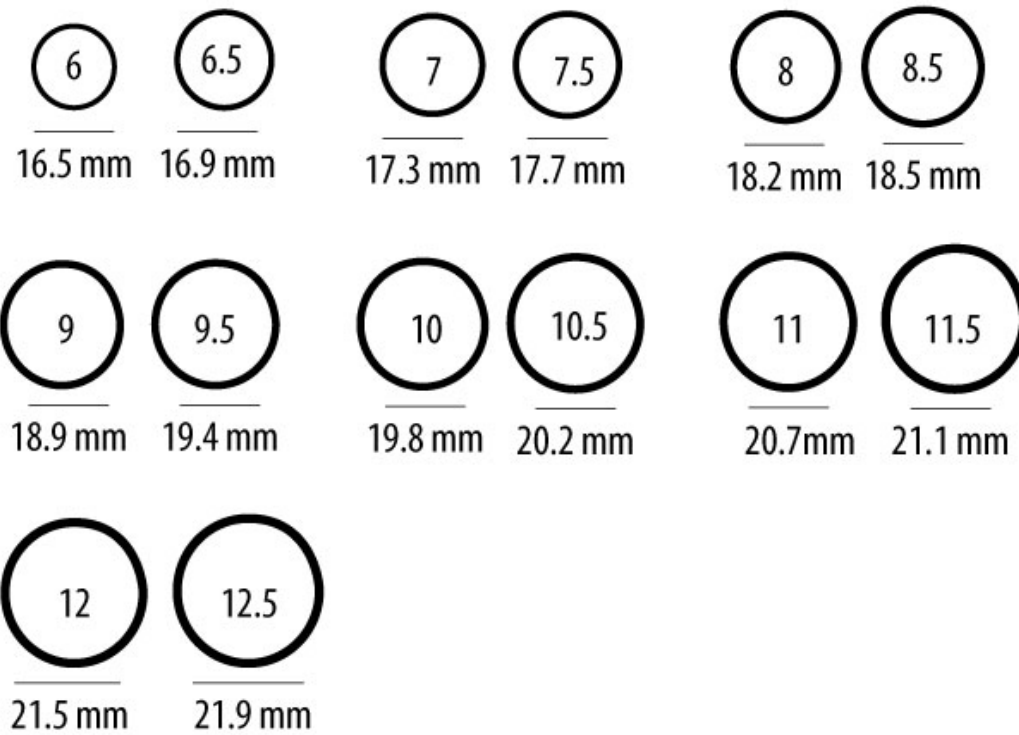

OSS

SIZE CHART: RINGS

SIZE CHART: BRACELETS

	A	B
XS	57mm	28mm
S	63mm	30mm
M	65mm	33mm
L	68mm	35mm