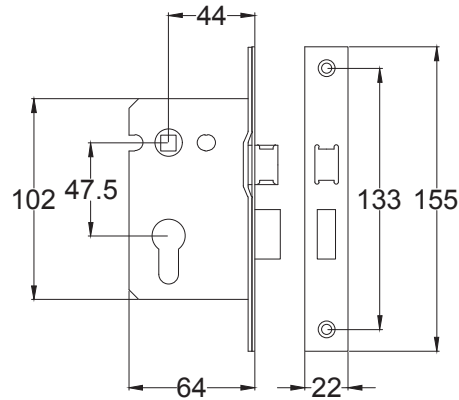

Index

1. Lever Latch Handle
2. Lever Lock Handle
3. Lever Bathroom Handle
4. Lever Euro Handle
5. Component Parts

Back to Index

Lever Latch UK-WAL6510

Back to Index

Lever Lock UK-WAL6500

Back to Index

Bathroom UK-WAL6530

Back to Index

Euro UK-WAL6548

Back to Index

3 Lever Sash Lock

Tubular Latch

Euro Lock Cylinder

Bathroom Sash Lock

Euro Sash Body