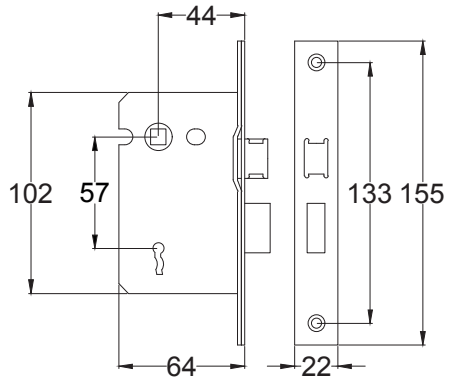

Index

1. Lever Latch Handle
2. Lever Lock Handle
3. Lever Bathroom Handle
4. Lever Euro Handle
5. Component Parts

Back to Index

Lever Latch UK-WAL6510

Back to Index

Lever Lock UK-WAL6500

Back to Index

Bathroom UK-WAL6530

Back to Index

Euro UK-WAL6548

Back to Index

3 Lever Sash Lock

Tubular Latch

Euro Lock Cylinder

Bathroom Sash Lock

Euro Sash Body

5 Lever Sash Lock