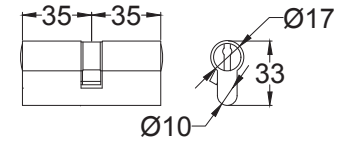

Back to Index

Euro UK-WAL6548

Back to Index

3 Lever Sash Lock

Tubular Latch

Euro Lock Cylinder

Bathroom Sash Lock

Euro Sash Body