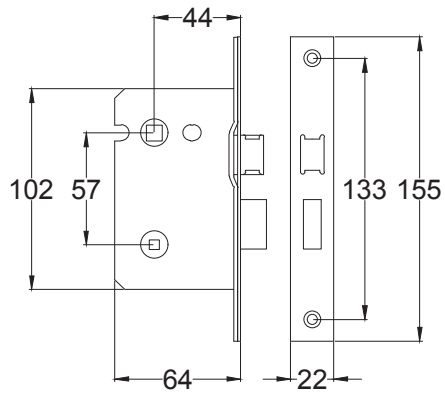

Index

1. Lever Latch Handle
2. Lever Lock Handle
3. Lever Bathroom Handle
4. Lever Euro Handle
5. Component Parts

Back to Index

Lever Latch UK-WAL6510

Back to Index

Lever Lock UK-WAL6500

Back to Index

Bathroom UK-WAL6530

Back to Index

Euro UK-WAL6548

Back to Index

3 Lever Sash Lock

Tubular Latch

Euro Lock Cylinder

Bathroom Sash Lock

Euro Sash Body