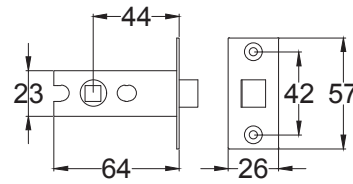

Back to Index

Euro UK-WAL6548

Back to Index

3 Lever Sash Lock

Tubular Latch

Euro Lock Cylinder

Bathroom Sash Lock

Euro Sash Body