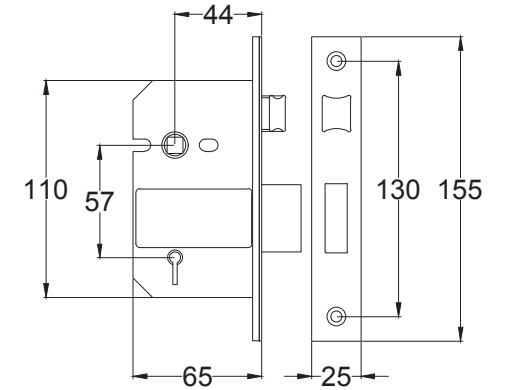

Index

1. Lever Latch Handle
2. Lever Lock Handle
3. Lever Bathroom Handle
4. Lever Euro Handle
5. Component Parts

Back to Index

Lever Latch UK-WAL6510

Back to Index

Lever Lock UK-WAL6500

Back to Index

Bathroom UK-WAL6530

Back to Index

Euro UK-WAL6548

Back to Index

3 Lever Sash Lock

Tubular Latch

Euro Lock Cylinder

Bathroom Sash Lock

Euro Sash Body