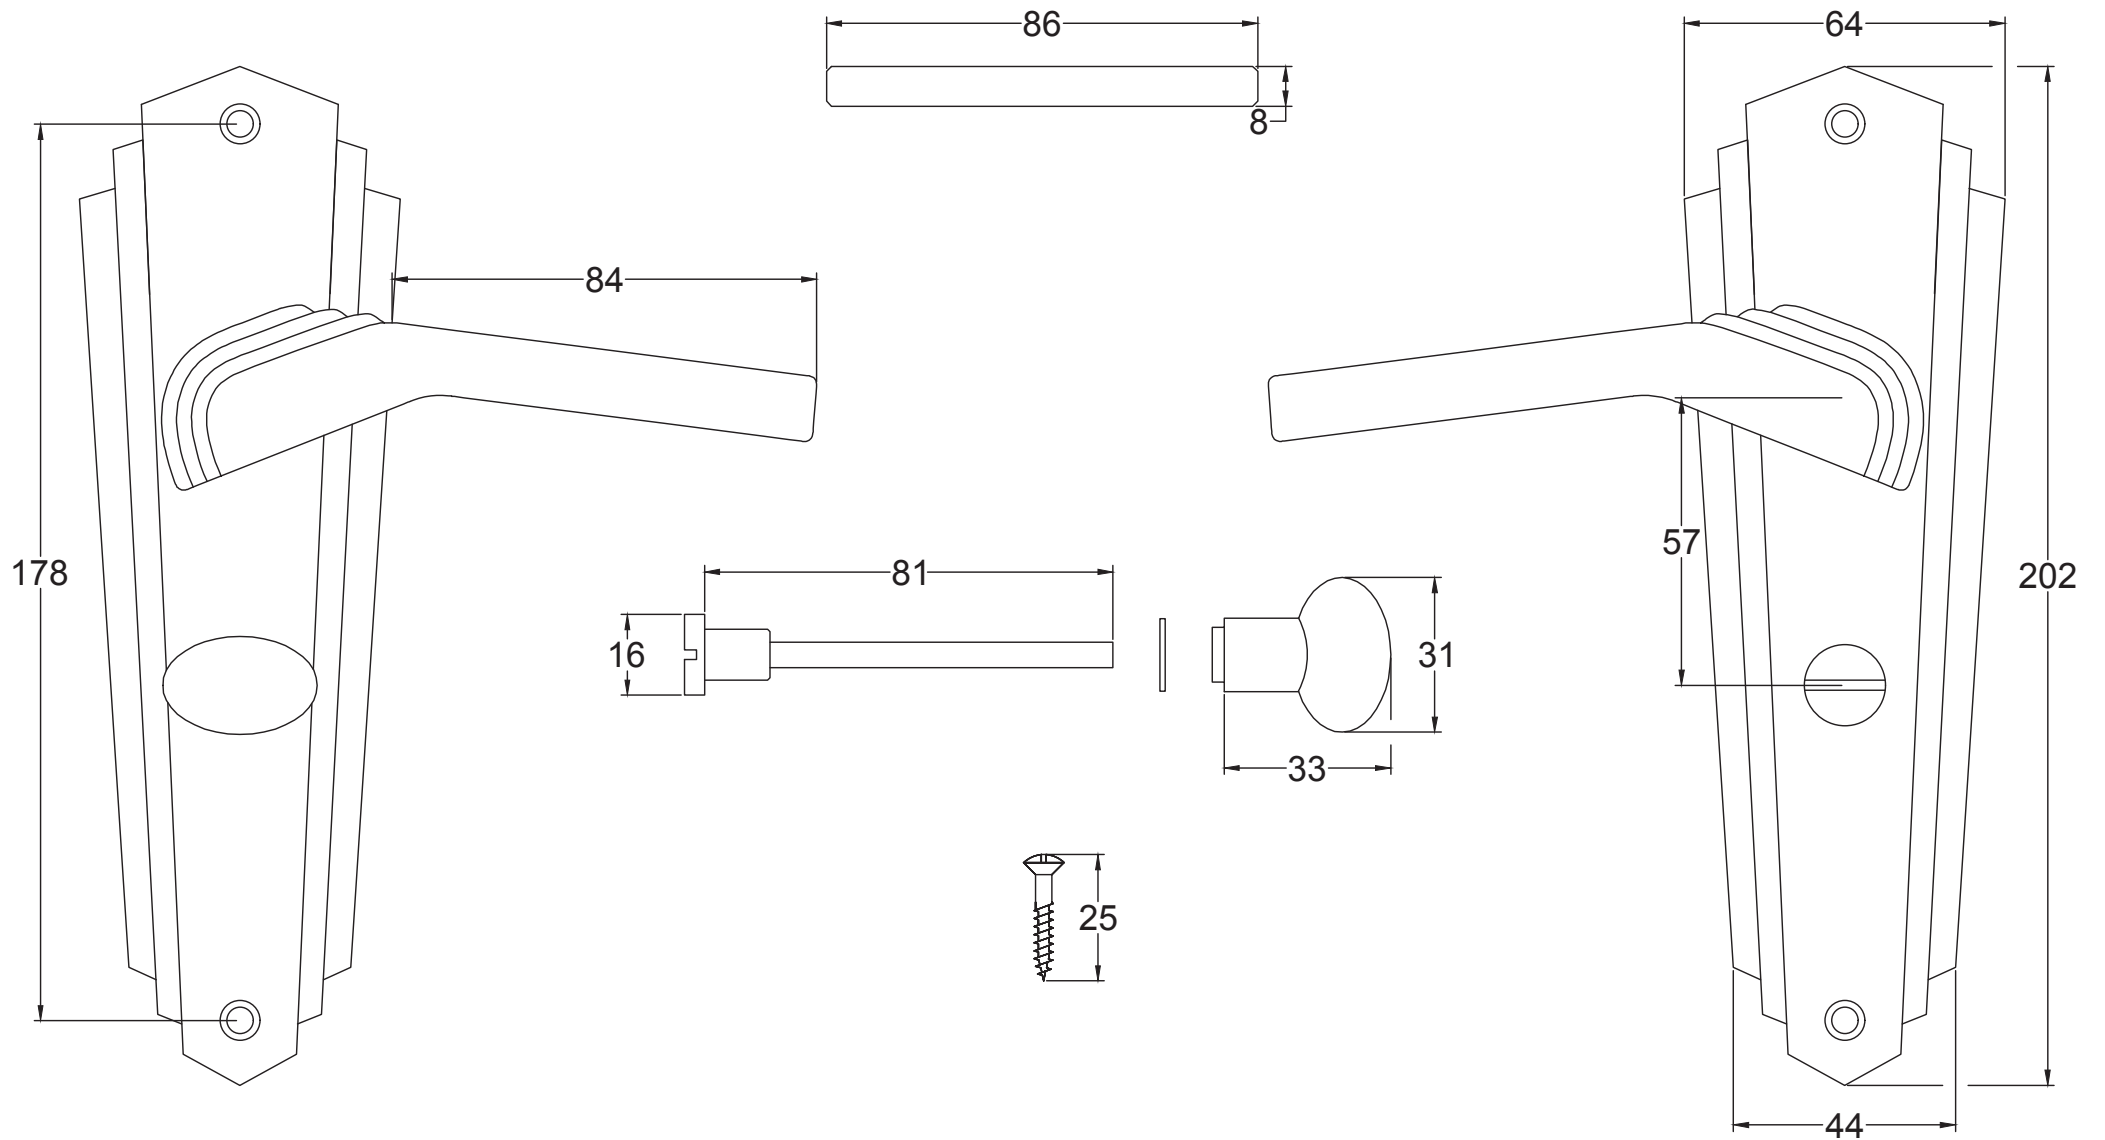

Index

1. Lever Latch Handle
2. Lever Lock Handle
3. Lever Bathroom Handle
4. Lever Euro Handle
5. Component Parts

Back to Index

Lever Latch UK-WAL6510

Back to Index

Lever Lock UK-WAL6500

Back to Index

Bathroom UK-WAL6530

Back to Index

Euro UK-WAL6548

Back to Index

3 Lever Sash Lock

Tubular Latch

Euro Lock Cylinder

Bathroom Sash Lock

Euro Sash Body

5 Lever Sash Lock