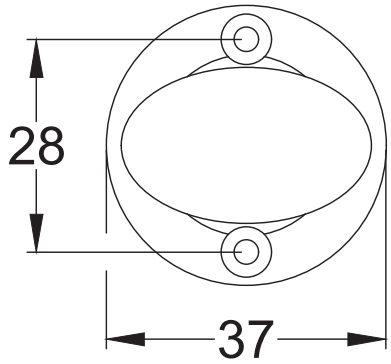

UK-WES970

Fixed Unsprung Rose

4 x 19mm Wood  
Screws

UK-BT15