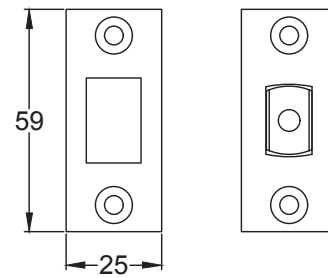

UK-WES970

Fixed Unsprung Rose

4 x 19mm Wood  
Screws

UK-BT15