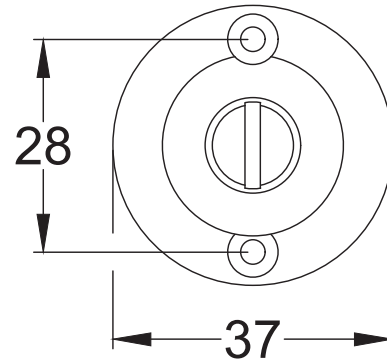

UK-WES970

Fixed Unsprung Rose

4 x 19mm Wood  
Screws

UK-BT15