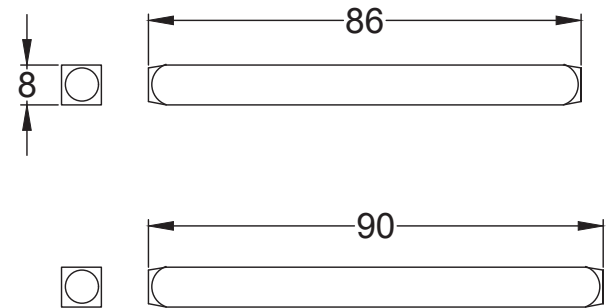

UK-WES970

Fixed Unsprung Rose

4 x 19mm Wood  
Screws

UK-BT15