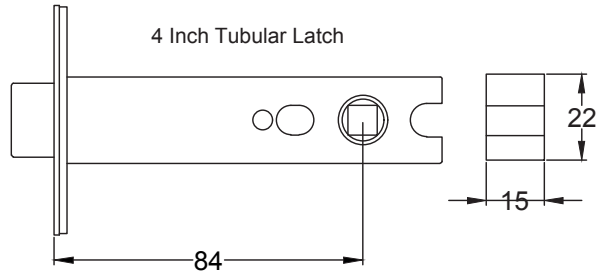

UK-WES970

Fixed Unsprung Rose

4 x 19mm Wood  
Screws

UK-BT15