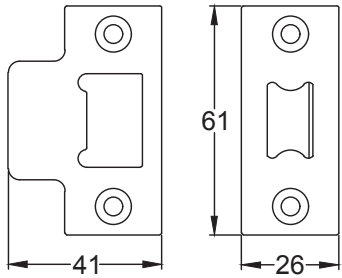

UK-WES970

Fixed Unsprung Rose

4 x 19mm Wood  
Screws

UK-BT15