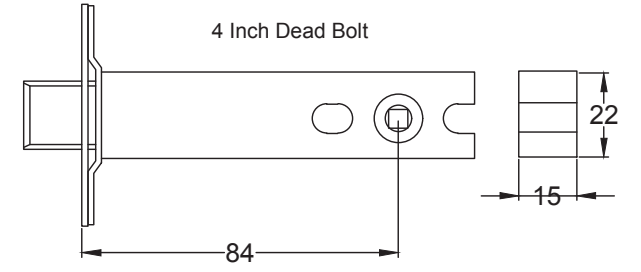

UK-WES970

Fixed Unsprung Rose

4 x 19mm Wood  
Screws

UK-BT15