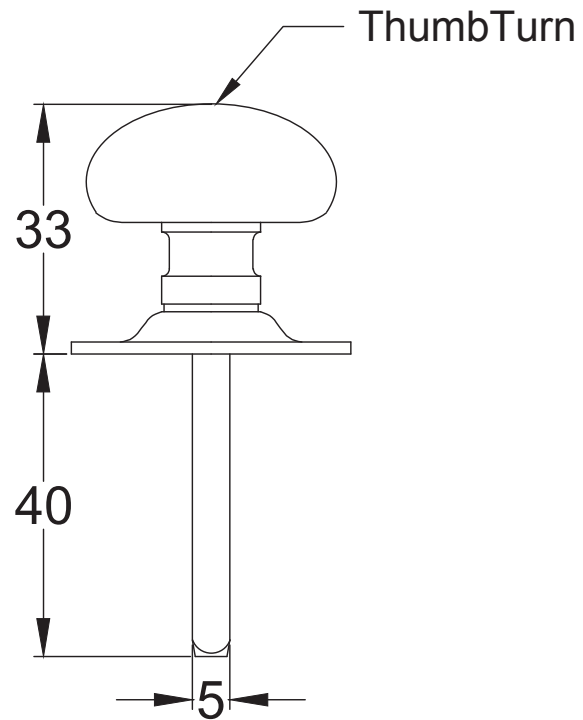

UK-WES970

Fixed Unsprung Rose

4 x 19mm Wood  
Screws

UK-BT15