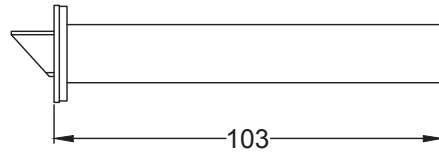

UK-WES970

Fixed Unsprung Rose

4 x 19mm Wood  
Screws

UK-BT15