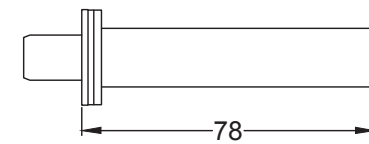

UK-WES970

Fixed Unsprung Rose

4 x 19mm Wood  
Screws

UK-BT15