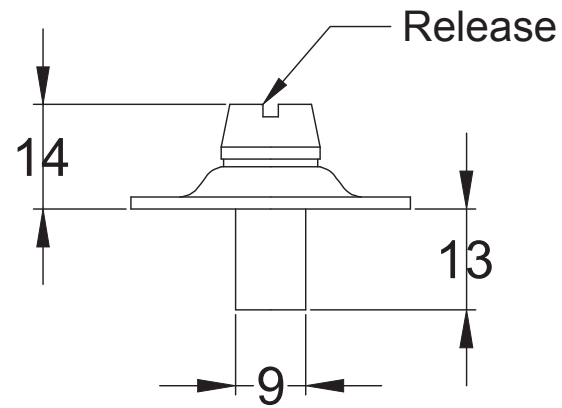

UK-WES970

Fixed Unsprung Rose

4 x 19mm Wood  
Screws

UK-BT15