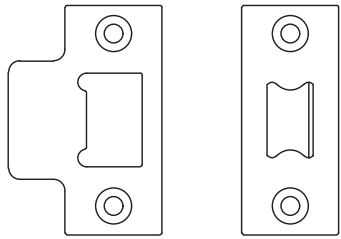

UK-WES970

Fixed Unsprung Rose

4 x 19mm Wood  
Screws

UK-BT15