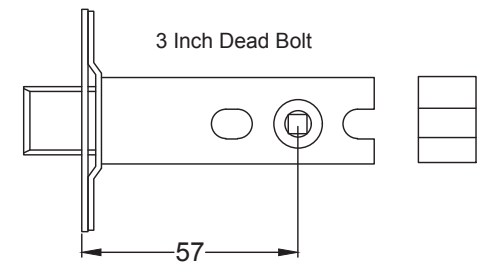

UK-WES970

Fixed Unsprung Rose

4 x 19mm Wood  
Screws

UK-BT15