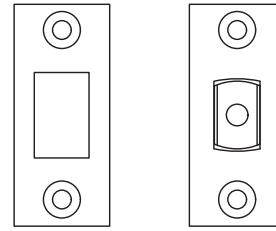

UK-WES970

Fixed Unsprung Rose

4 x 19mm Wood  
Screws

UK-BT15