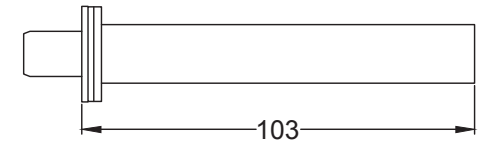

UK-WES970

Fixed Unsprung Rose

4 x 19mm Wood  
Screws

UK-BT15