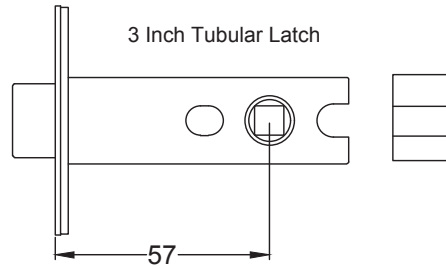

UK-WES970

Fixed Unsprung Rose

4 x 19mm Wood  
Screws

UK-BT15