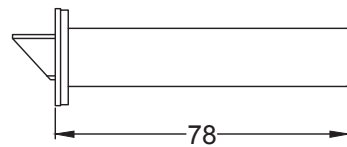

UK-WES970

Fixed Unsprung Rose

4 x 19mm Wood  
Screws

UK-BT15