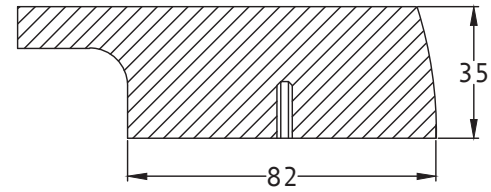

Section x-x

Slim Metro Cabinet Pull Handle W7791-320

Section x-x

Section x-x

Slim Metro Cabinet Pull Handle W7791-320