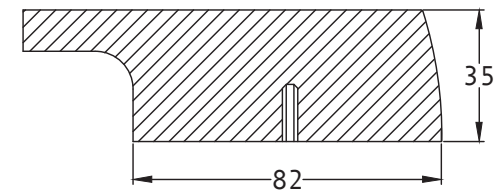

Section x-x

Slim Metro Cabinet Pull Handle W7791-320

Section x-x

Section x-x

Slim Metro Cabinet Pull Handle W7791-320