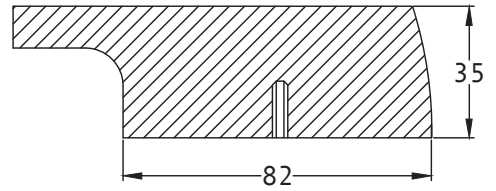

Section x-x

Slim Metro Cabinet Pull Handle W7791-320

Section x-x

Section x-x

Slim Metro Cabinet Pull Handle W7791-320