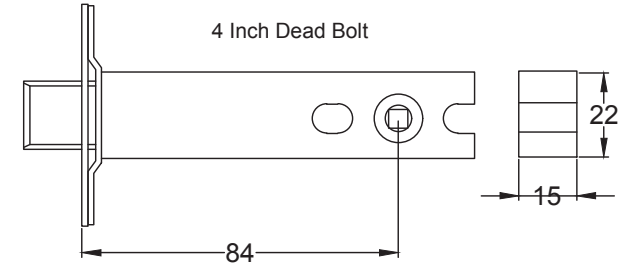

UK-V971

Fixed Unsprung Rose

8 x 19mm Wood Screws

UK-RR4049