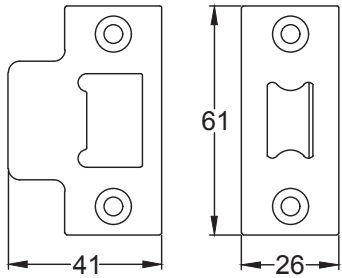

UK-V971

Fixed Unsprung Rose

8 x 19mm Wood Screws

UK-RR4049