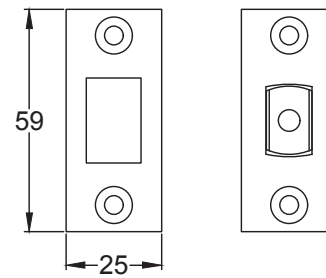

UK-V971

Fixed Unsprung Rose

8 x 19mm Wood Screws

UK-RR4049