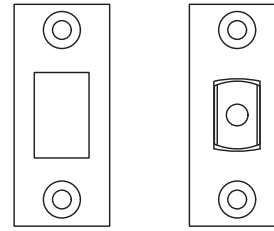

UK-V971

Fixed Unsprung Rose

8 x 19mm Wood Screws

UK-RR4049