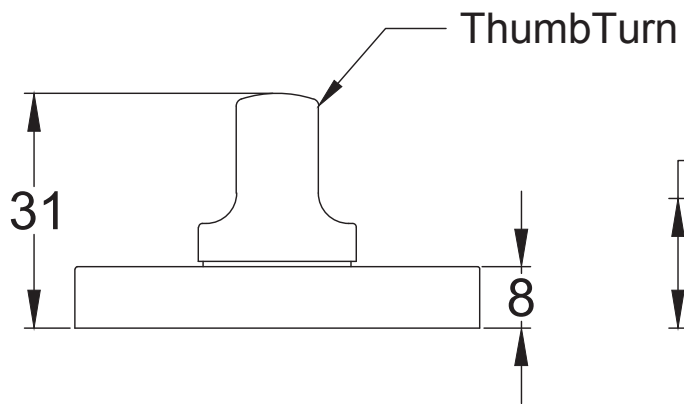

UK-V971

Fixed Unsprung Rose

8 x 19mm Wood Screws

UK-RR4049