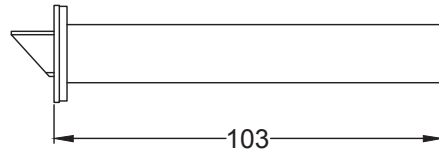

UK-V971

Fixed Unsprung Rose

8 x 19mm Wood Screws

UK-RR4049