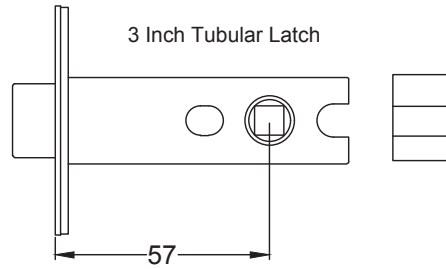

UK-V971

Fixed Unsprung Rose

8 x 19mm Wood Screws

UK-RR4049