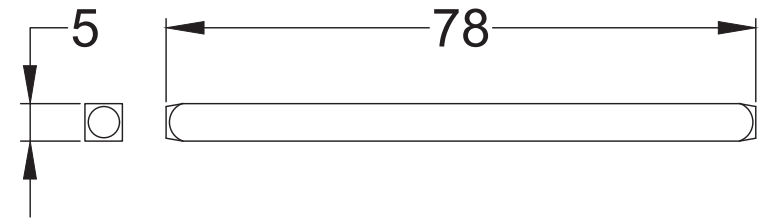

UK-V971

Fixed Unsprung Rose

8 x 19mm Wood Screws

UK-RR4049