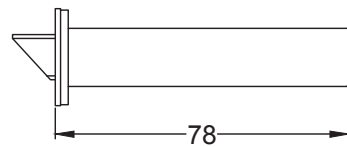

UK-V971

Fixed Unsprung Rose

8 x 19mm Wood Screws

UK-RR4049