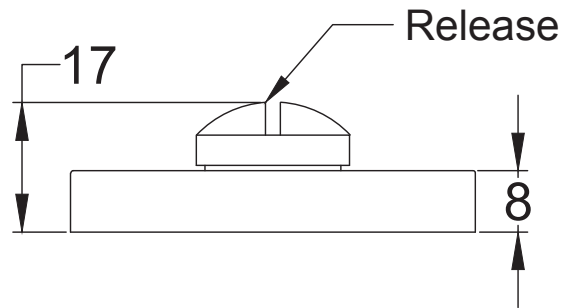

UK-V971

Fixed Unsprung Rose

8 x 19mm Wood Screws

UK-RR4049