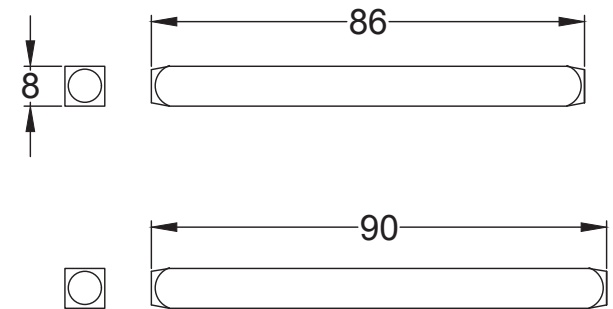

UK-V971

Fixed Unsprung Rose

8 x 19mm Wood Screws

UK-RR4049