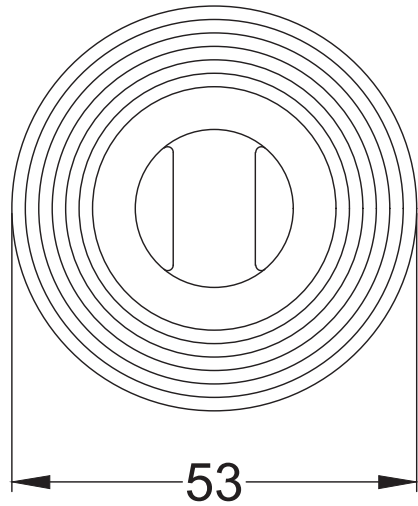

UK-V971

Fixed Unsprung Rose

8 x 19mm Wood Screws

UK-RR4049