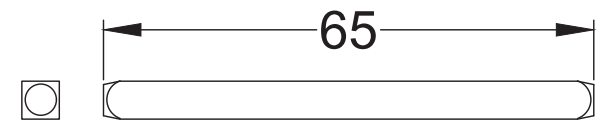

UK-V971

Fixed Unsprung Rose

8 x 19mm Wood Screws

UK-RR4049