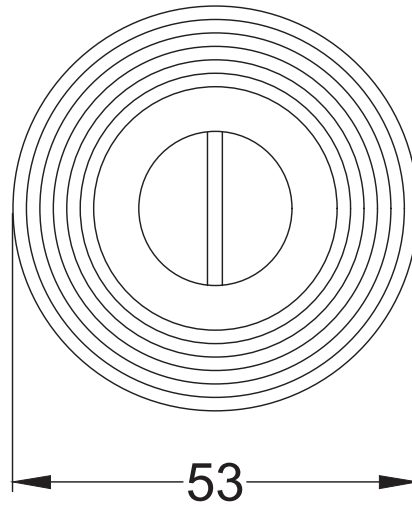

UK-V971

Fixed Unsprung Rose

8 x 19mm Wood Screws

UK-RR4049