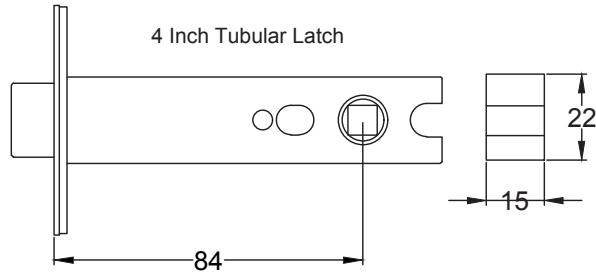

UK-V971

Fixed Unsprung Rose

8 x 19mm Wood Screws

UK-RR4049