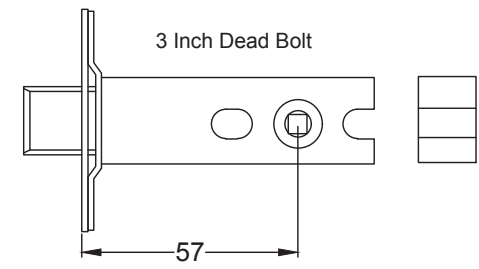

UK-V971

Fixed Unsprung Rose

8 x 19mm Wood Screws

UK-RR4049