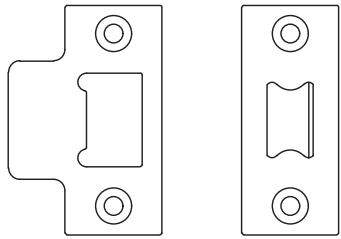

UK-V971

Fixed Unsprung Rose

8 x 19mm Wood Screws

UK-RR4049