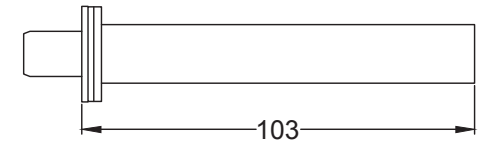

UK-V971

Fixed Unsprung Rose

8 x 19mm Wood Screws

UK-RR4049