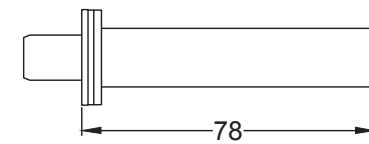

UK-V971

Fixed Unsprung Rose

8 x 19mm Wood Screws

UK-RR4049