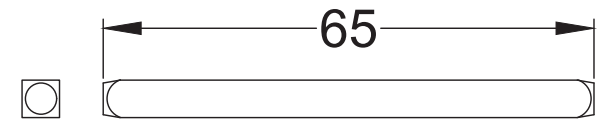

Pair of Knobs, Captive Rose, One Sprung Side

UK-V960

4 x 19mm Wood Screws

UK-V1015