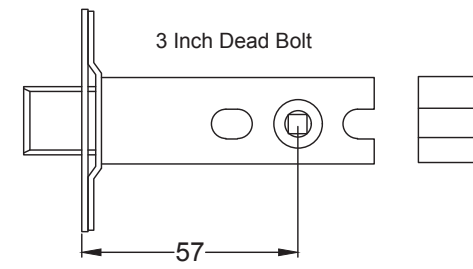

Pair of Knobs, Captive Rose, One Sprung Side

UK-V960

4 x 19mm Wood Screws

UK-V1015