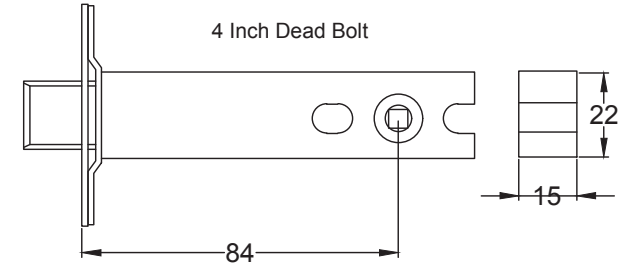

Pair of Knobs, Captive Rose, One Sprung Side

UK-V960

4 x 19mm Wood Screws

UK-V1015