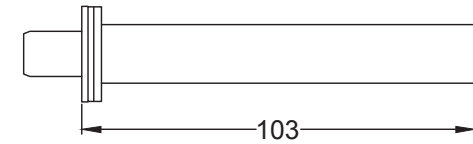

Pair of Knobs, Captive Rose, One Sprung Side

UK-V960

4 x 19mm Wood Screws

UK-V1015