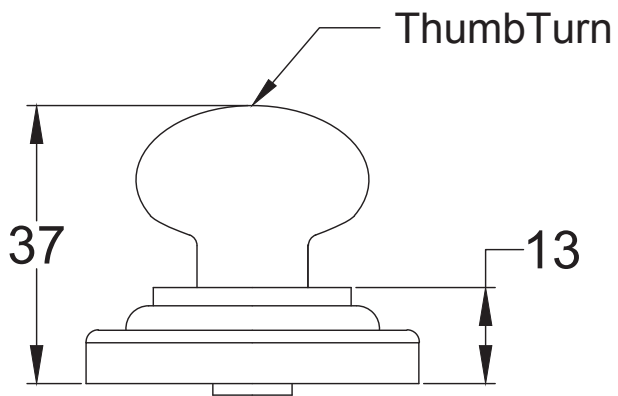

Pair of Knobs, Captive Rose, One Sprung Side

UK-V960

4 x 19mm Wood Screws

UK-V1015