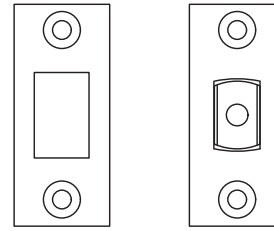

Pair of Knobs, Captive Rose, One Sprung Side

UK-V960

4 x 19mm Wood Screws

UK-V1015