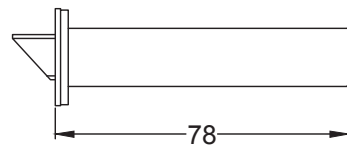

Pair of Knobs, Captive Rose, One Sprung Side

UK-V960

4 x 19mm Wood Screws

UK-V1015