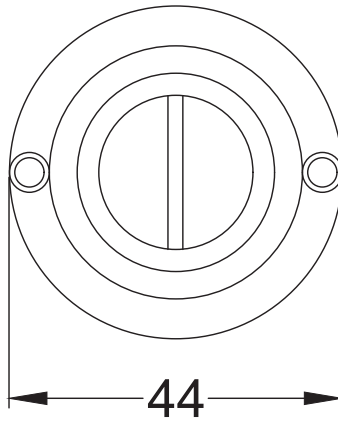

Pair of Knobs, Captive Rose, One Sprung Side

UK-V960

4 x 19mm Wood Screws

UK-V1015