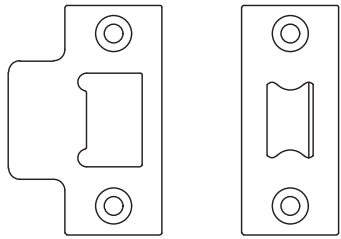

Pair of Knobs, Captive Rose, One Sprung Side

UK-V960

4 x 19mm Wood Screws

UK-V1015