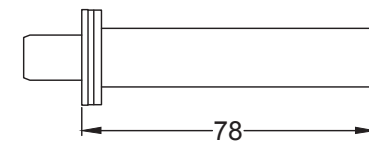

Pair of Knobs, Captive Rose, One Sprung Side

UK-V960

4 x 19mm Wood Screws

UK-V1015