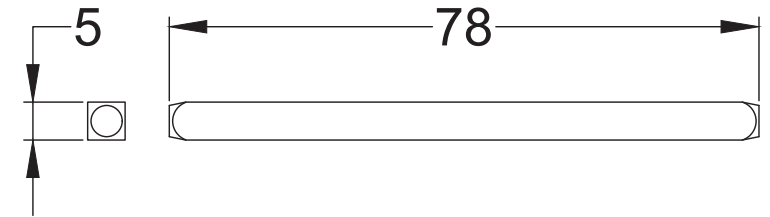

Pair of Knobs, Captive Rose, One Sprung Side

UK-V960

4 x 19mm Wood Screws

UK-V1015