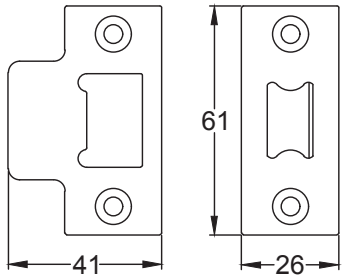

Pair of Knobs, Captive Rose, One Sprung Side

UK-V960

4 x 19mm Wood Screws

UK-V1015