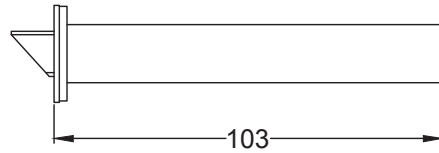

Pair of Knobs, Captive Rose, One Sprung Side

UK-V960

4 x 19mm Wood Screws

UK-V1015