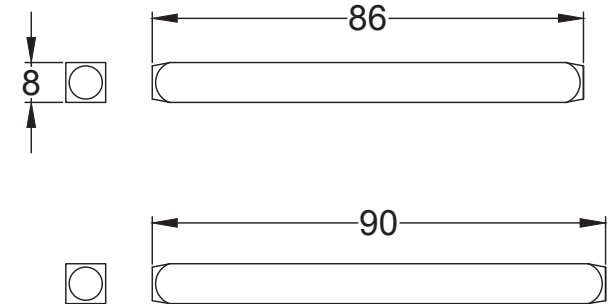

Pair of Knobs, Captive Rose, One Sprung Side

UK-V960

4 x 19mm Wood Screws

UK-V1015