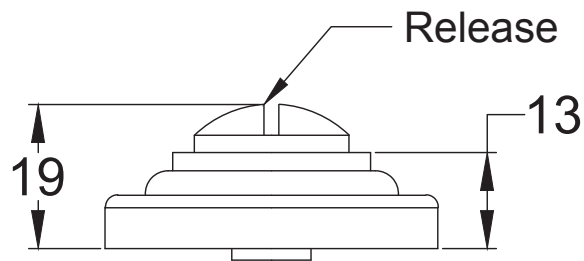

Pair of Knobs, Captive Rose, One Sprung Side

UK-V960

4 x 19mm Wood Screws

UK-V1015