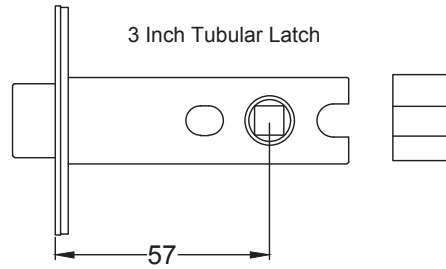

Pair of Knobs, Captive Rose, One Sprung Side

UK-V960

4 x 19mm Wood Screws

UK-V1015