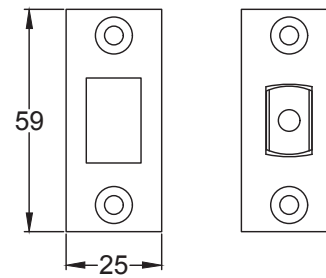

Pair of Knobs, Captive Rose, One Sprung Side

UK-V960

4 x 19mm Wood Screws

UK-V1015