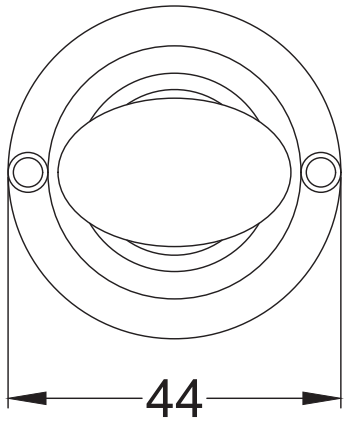

Pair of Knobs, Captive Rose, One Sprung Side

UK-V960

4 x 19mm Wood Screws

UK-V1015