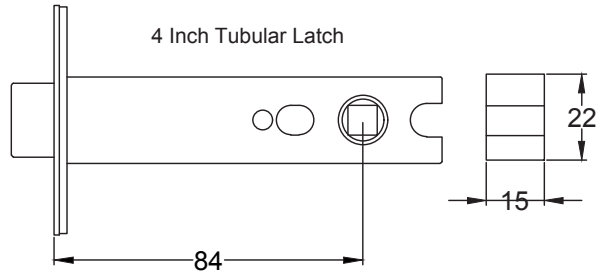

Pair of Knobs, Captive Rose, One Sprung Side

UK-V960

4 x 19mm Wood Screws

UK-V1015