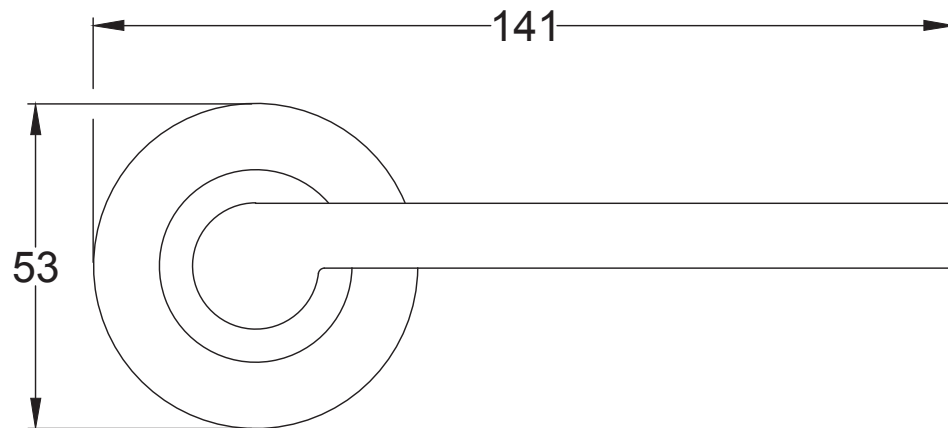

Bolt through fixing x 4

Wood screws x 8

Allen key x 1

Mortice bar x 1

Mortice Bar 5mm Square

Black Plastic Dust Box

Black Plastic Dust Box

Striker

Date: 25/01/2019

Drawn By: Carl Benson

Product Name: Euro Sash Lock Body 35 x 35mm

Material / Colour: Stainless Steel/Chrome Finish

Pack Content 1; 1 x Euro Profile Cylinder, 1 x Fixing Bolt, 3 x Spare Keys.