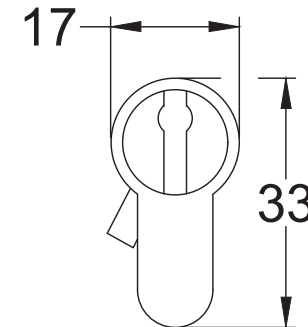

Web: www.suffolkatchcompany.co.uk
Email: info@suffolkatchcompany.co.uk
Tel: 01787 277277

Suffolk Latch Company Ltd
Unit B
Clare
Suffolk
CO10 8QD

Scale: 1:1

SKU: UK-YKCSLE29.CE

Date: 25/01/2019

Drawn By: Carl Benson

Product Name: Euro Sash Lock Body 35 x 35mm

Material / Colour: Stainless Steel/Chrome Finish

Pack Content 1; 1 x Euro Profile Cylinder, 1 x Fixing Bolt, 3 x Spare Keys.

Suffolk Latch Co
suffolkatchcompany.co.uk