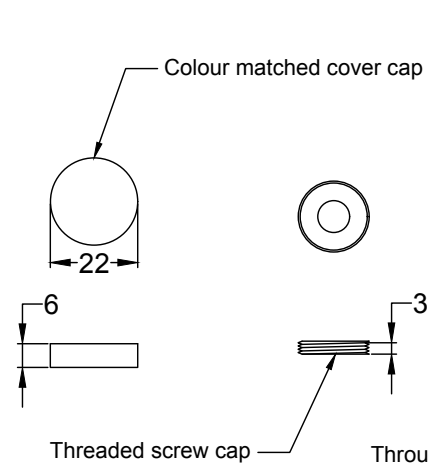

1. V4150 307

2. V4150 460

V4150 307

Threaded screw cap

Through door bolt M8

V4150 460