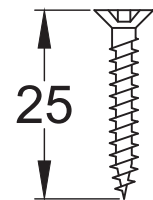

Bolt through fixing x 4

Wood screws x 8

Allen key x 1

Mortice bar x 1

Mortice Bar 5mm Square

Black Plastic Dust Box

Black Plastic Dust Box

Striker

Date: 25/01/2019

Drawn By: Carl Benson

Product Name: Euro Sash Lock Body 35 x 35mm

Material / Colour: Stainless Steel/Chrome Finish

Pack Content 1; 1 x Euro Profile Cylinder, 1 x Fixing Bolt, 3 x Spare Keys.