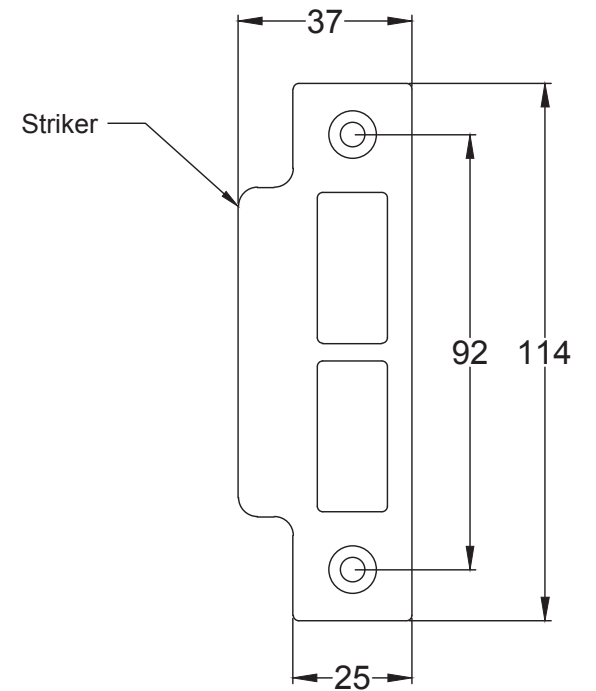

Black Plastic Dust Box