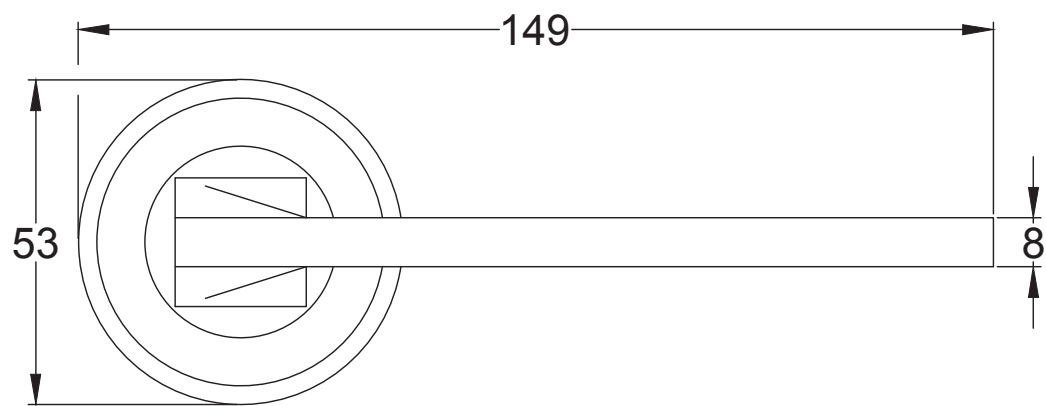

Bolt through fixing x 4

Wood screws x 8

Allen key x 1

Mortice bar x 1

Mortice Bar 5mm Square

Black Plastic Dust Box

Black Plastic Dust Box

Striker

Date: 25/01/2019

Drawn By: Carl Benson

Product Name: Euro Sash Lock Body 35 x 35mm

Material / Colour: Stainless Steel/Chrome Finish

Pack Content 1; 1 x Euro Profile Cylinder, 1 x Fixing Bolt, 3 x Spare Keys.