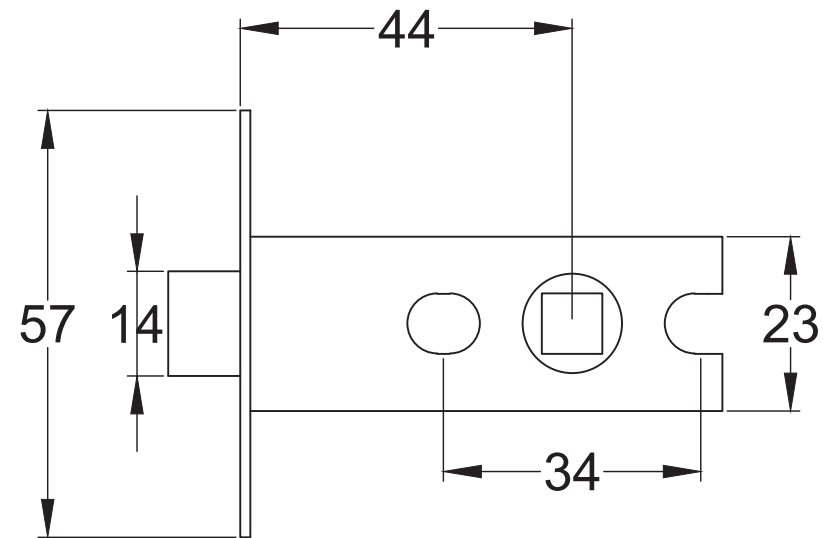

Bolt through fixing x 4

Wood screws x 8

Allen key x 1

Mortice bar x 1

Mortice Bar 5mm Square

Black Plastic Dust Box

Black Plastic Dust Box

Striker

Date: 25/01/2019

Drawn By: Carl Benson

Product Name: Euro Sash Lock Body 35 x 35mm

Material / Colour: Stainless Steel/Chrome Finish

Pack Content 1; 1 x Euro Profile Cylinder, 1 x Fixing Bolt, 3 x Spare Keys.