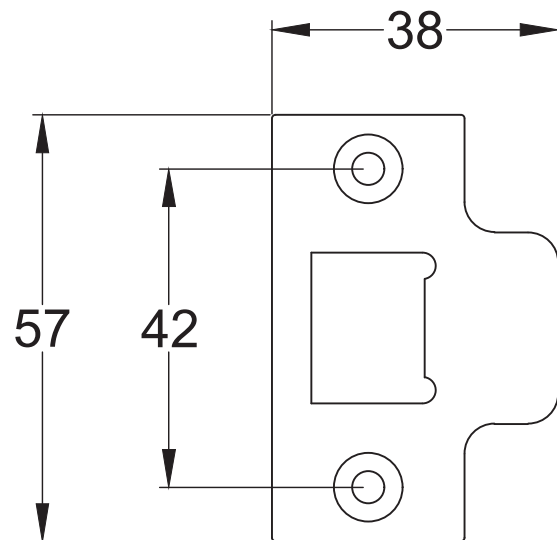

Bolt through fixing x 4

Wood screws x 8

Allen key x 1

Mortice bar x 1

Mortice Bar 5mm Square

Black Plastic Dust Box

Black Plastic Dust Box

Striker

Date: 25/01/2019

Drawn By: Carl Benson

Product Name: Euro Sash Lock Body 35 x 35mm

Material / Colour: Stainless Steel/Chrome Finish

Pack Content 1; 1 x Euro Profile Cylinder, 1 x Fixing Bolt, 3 x Spare Keys.