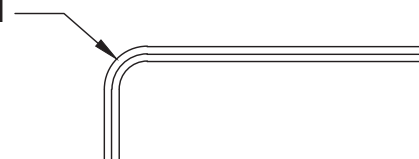

Bolt through fixing x 4

Wood screws x 8

Allen key x 1

Mortice bar x 1

Mortice Bar 5mm Square

Black Plastic Dust Box

Black Plastic Dust Box

Striker

Date: 25/01/2019

Drawn By: Carl Benson

Product Name: Euro Sash Lock Body 35 x 35mm

Material / Colour: Stainless Steel/Chrome Finish

Pack Content 1; 1 x Euro Profile Cylinder, 1 x Fixing Bolt, 3 x Spare Keys.