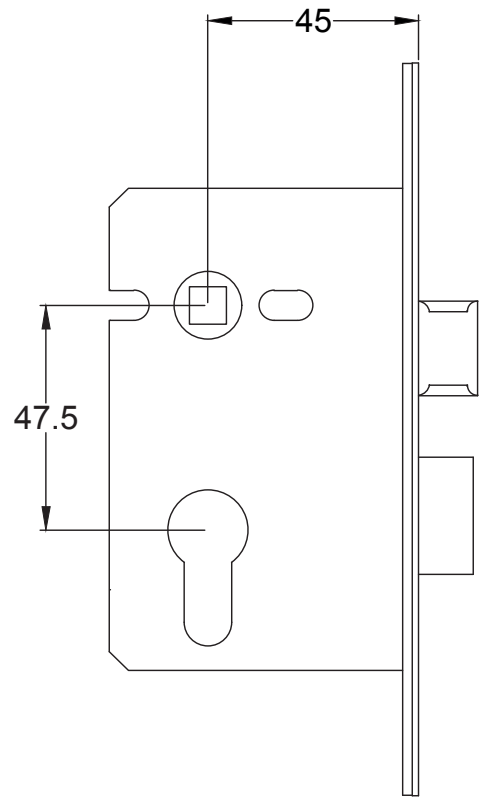

Bolt through fixing x 4

Wood screws x 8

Allen key x 1

Mortice bar x 1

Mortice Bar 5mm Square

Black Plastic Dust Box

Black Plastic Dust Box

Striker

Date: 25/01/2019

Drawn By: Carl Benson

Product Name: Euro Sash Lock Body 35 x 35mm

Material / Colour: Stainless Steel/Chrome Finish

Pack Content 1; 1 x Euro Profile Cylinder, 1 x Fixing Bolt, 3 x Spare Keys.