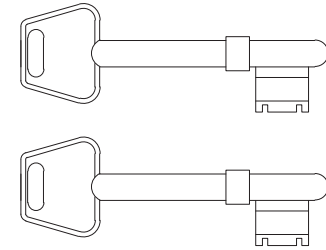

Bolt through fixing x 4

Wood screws x 8

Allen key x 1

Mortice bar x 1

Mortice Bar 5mm Square

Black Plastic Dust Box

Black Plastic Dust Box

Black Plastic Dust Box

Scale: 1:1

SKU: UK-YKCSLE29.CE

Date: 25/01/2019

Drawn By: Carl Benson

Product Name: Euro Sash Lock Body 35 x 35mm

Material / Colour: Stainless Steel/Chrome Finish

Pack Content 1; 1 x Euro Profile Cylinder, 1 x Fixing Bolt, 3 x Spare Keys.