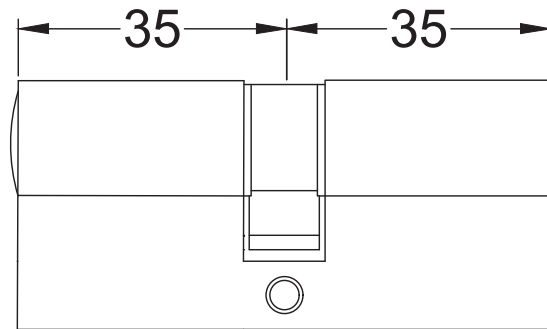

Bolt through fixing x 4

Wood screws x 8

Allen key x 1

Mortice bar x 1

Mortice Bar 5mm Square

Black Plastic Dust Box

Black Plastic Dust Box

Black Plastic Dust Box

Scale: 1:1

SKU: UK-YKCSLE29.CE

Date: 25/01/2019

Drawn By: Carl Benson

Product Name: Euro Sash Lock Body 35 x 35mm

Material / Colour: Stainless Steel/Chrome Finish

Pack Content 1; 1 x Euro Profile Cylinder, 1 x Fixing Bolt, 3 x Spare Keys.