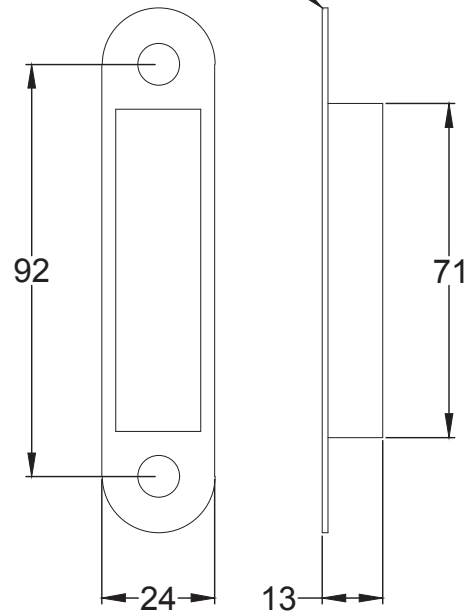

Bolt through fixing x 4

Wood screws x 8

Allen key x 1

Mortice bar x 1

Mortice Bar 5mm Square

Black Plastic Dust Box

Black Plastic Dust Box

Black Plastic Dust Box

Scale: 1:1

SKU: UK-YKCSLE29.CE

Date: 25/01/2019

Drawn By: Carl Benson

Product Name: Euro Sash Lock Body 35 x 35mm

Material / Colour: Stainless Steel/Chrome Finish

Pack Content 1; 1 x Euro Profile Cylinder, 1 x Fixing Bolt, 3 x Spare Keys.