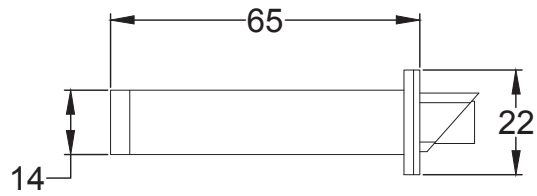

Bolt through fixing x 4

Wood screws x 8

Allen key x 1

Mortice bar x 1

Mortice Bar 5mm Square

Black Plastic Dust Box

Black Plastic Dust Box

Black Plastic Dust Box

Scale: 1:1

SKU: UK-YKCSLE29.CE

Date: 25/01/2019

Drawn By: Carl Benson

Product Name: Euro Sash Lock Body 35 x 35mm

Material / Colour: Stainless Steel/Chrome Finish

Pack Content 1; 1 x Euro Profile Cylinder, 1 x Fixing Bolt, 3 x Spare Keys.