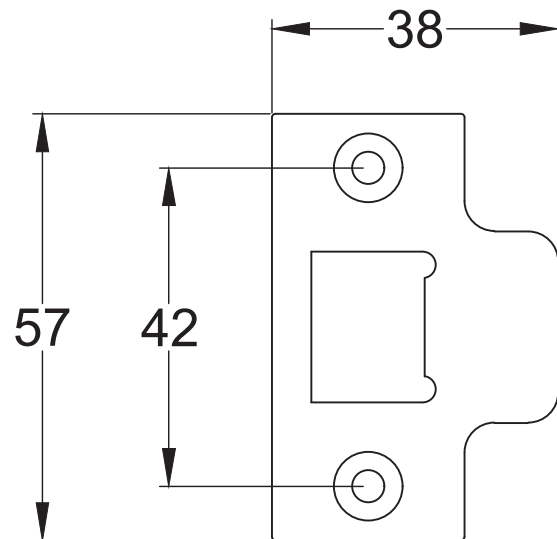

Bolt through fixing x 4

Wood screws x 8

Allen key x 1

Mortice bar x 1

Mortice Bar 5mm Square

Black Plastic Dust Box

Black Plastic Dust Box

Black Plastic Dust Box

Scale: 1:1

SKU: UK-YKCSLE29.CE

Date: 25/01/2019

Drawn By: Carl Benson

Product Name: Euro Sash Lock Body 35 x 35mm

Material / Colour: Stainless Steel/Chrome Finish

Pack Content 1; 1 x Euro Profile Cylinder, 1 x Fixing Bolt, 3 x Spare Keys.