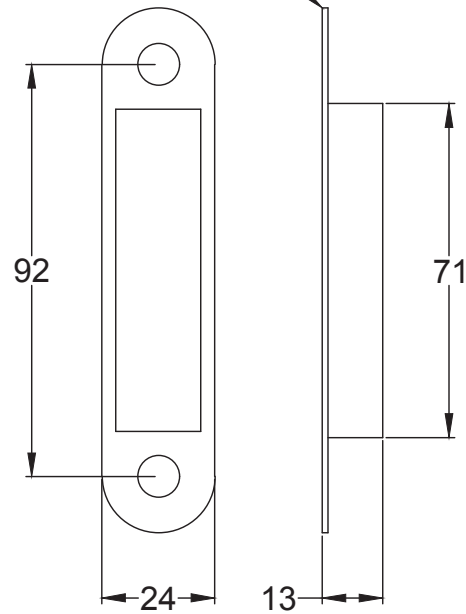

Bolt through fixing x 4

Wood screws x 8

Allen key x 1

Mortice bar x 1

Mortice Bar 5mm Square

Black Plastic Dust Box

Black Plastic Dust Box

Black Plastic Dust Box

Scale: 1:1

SKU: UK-YKCSLE29.CE

Date: 25/01/2019

Drawn By: Carl Benson

Product Name: Euro Sash Lock Body 35 x 35mm

Material / Colour: Stainless Steel/Chrome Finish

Pack Content 1; 1 x Euro Profile Cylinder, 1 x Fixing Bolt, 3 x Spare Keys.