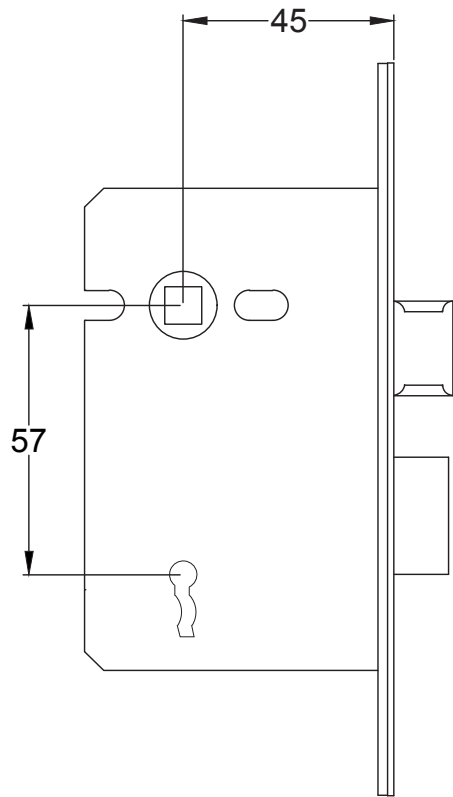

Bolt through fixing x 4

Wood screws x 8

Allen key x 1

Mortice bar x 1

Mortice Bar 5mm Square

Black Plastic Dust Box

Black Plastic Dust Box

Black Plastic Dust Box

Scale: 1:1

SKU: UK-YKCSLE29.CE

Date: 25/01/2019

Drawn By: Carl Benson

Product Name: Euro Sash Lock Body 35 x 35mm

Material / Colour: Stainless Steel/Chrome Finish

Pack Content 1; 1 x Euro Profile Cylinder, 1 x Fixing Bolt, 3 x Spare Keys.