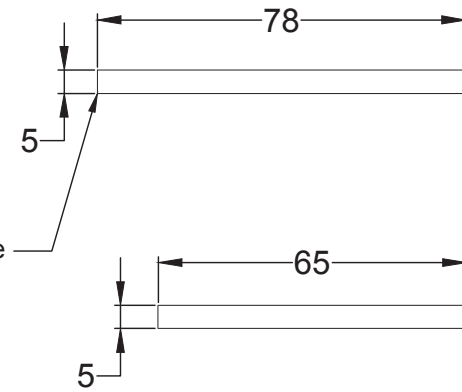

Bolt through fixing x 4

Wood screws x 8

Allen key x 1

Mortice bar x 1

Mortice Bar 5mm Square

Black Plastic Dust Box

Black Plastic Dust Box

Black Plastic Dust Box

Scale: 1:1

SKU: UK-YKCSLE29.CE

Date: 25/01/2019

Drawn By: Carl Benson

Product Name: Euro Sash Lock Body 35 x 35mm

Material / Colour: Stainless Steel/Chrome Finish

Pack Content 1; 1 x Euro Profile Cylinder, 1 x Fixing Bolt, 3 x Spare Keys.