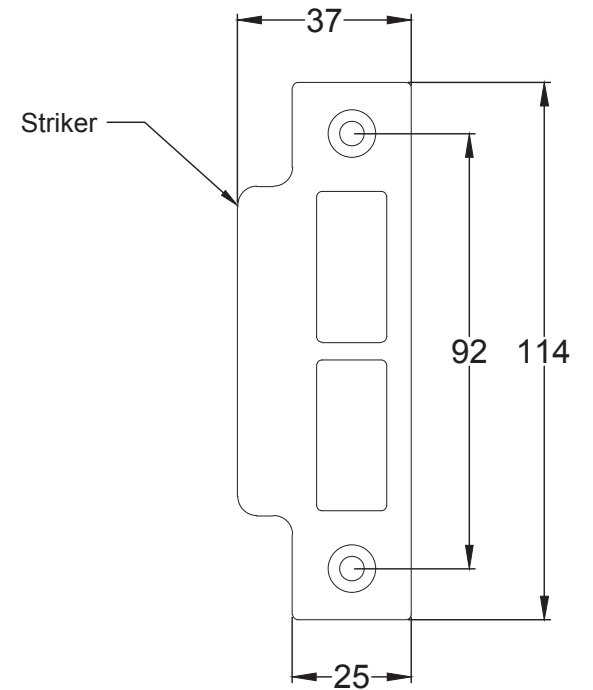

Bolt through fixing x 4

Wood screws x 8

Allen key x 1

Mortice bar x 1

Mortice Bar 5mm Square

Black Plastic Dust Box

Black Plastic Dust Box

Black Plastic Dust Box

Scale: 1:1

SKU: UK-YKCSLE29.CE

Date: 25/01/2019

Drawn By: Carl Benson

Product Name: Euro Sash Lock Body 35 x 35mm

Material / Colour: Stainless Steel/Chrome Finish

Pack Content 1; 1 x Euro Profile Cylinder, 1 x Fixing Bolt, 3 x Spare Keys.