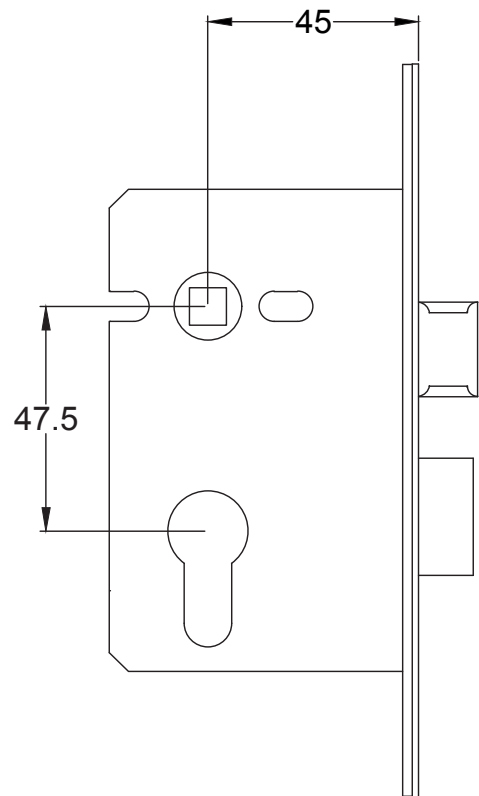

Bolt through fixing x 4

Wood screws x 8

Allen key x 1

Mortice bar x 1

Mortice Bar 5mm Square

Black Plastic Dust Box

Black Plastic Dust Box

Black Plastic Dust Box

Scale: 1:1

SKU: UK-YKCSLE29.CE

Date: 25/01/2019

Drawn By: Carl Benson

Product Name: Euro Sash Lock Body 35 x 35mm

Material / Colour: Stainless Steel/Chrome Finish

Pack Content 1; 1 x Euro Profile Cylinder, 1 x Fixing Bolt, 3 x Spare Keys.