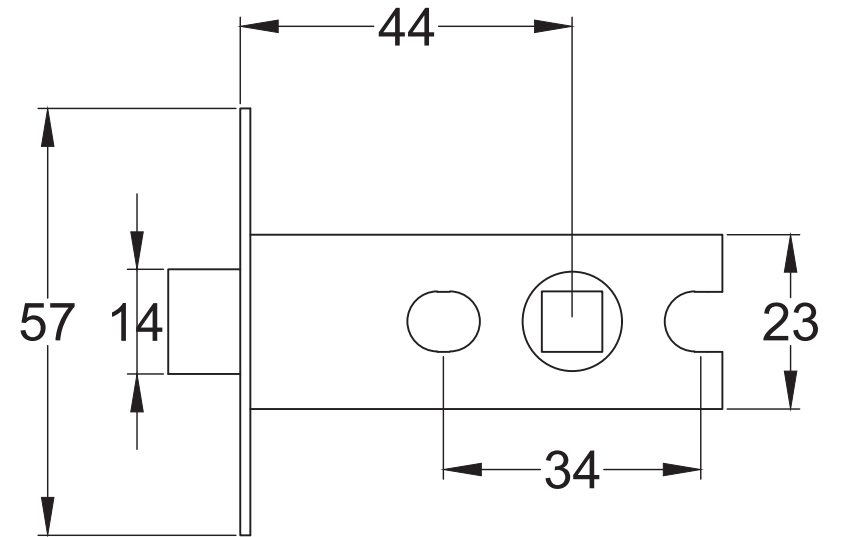

Bolt through fixing x 4

Wood screws x 8

Allen key x 1

Mortice bar x 1

Mortice Bar 5mm Square

Black Plastic Dust Box

Black Plastic Dust Box

Black Plastic Dust Box

Scale: 1:1

SKU: UK-YKCSLE29.CE

Date: 25/01/2019

Drawn By: Carl Benson

Product Name: Euro Sash Lock Body 35 x 35mm

Material / Colour: Stainless Steel/Chrome Finish

Pack Content 1; 1 x Euro Profile Cylinder, 1 x Fixing Bolt, 3 x Spare Keys.