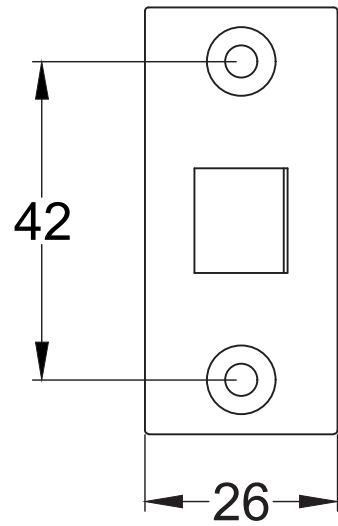

Bolt through fixing x 4

Wood screws x 8

Allen key x 1

Mortice bar x 1

Mortice Bar 5mm Square

Black Plastic Dust Box

Black Plastic Dust Box

Black Plastic Dust Box

Scale: 1:1

SKU: UK-YKCSLE29.CE

Date: 25/01/2019

Drawn By: Carl Benson

Product Name: Euro Sash Lock Body 35 x 35mm

Material / Colour: Stainless Steel/Chrome Finish

Pack Content 1; 1 x Euro Profile Cylinder, 1 x Fixing Bolt, 3 x Spare Keys.