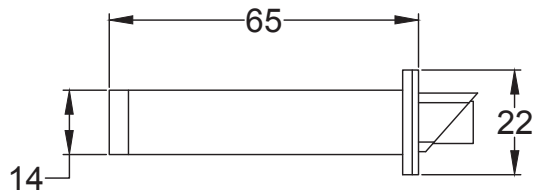

Bolt through fixing x 4

Wood screws x 8

Allen key x 1

Mortice bar x 1

Mortice Bar 5mm Square

Black Plastic Dust Box

Black Plastic Dust Box

Black Plastic Dust Box

Scale: 1:1

SKU: UK-YKCSLE29.CE

Date: 25/01/2019

Drawn By: Carl Benson

Product Name: Euro Sash Lock Body 35 x 35mm

Material / Colour: Stainless Steel/Chrome Finish

Pack Content 1; 1 x Euro Profile Cylinder, 1 x Fixing Bolt, 3 x Spare Keys.