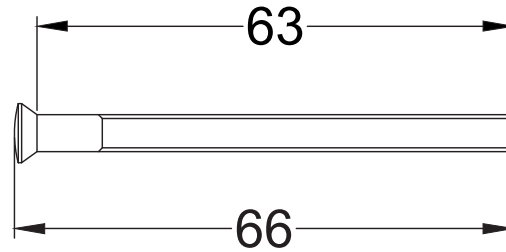

Bolt through fixing x 4

Wood screws x 8

Allen key x 1

Mortice bar x 1

Mortice Bar 5mm Square

Black Plastic Dust Box

Black Plastic Dust Box

Black Plastic Dust Box

Scale: 1:1

SKU: UK-YKCSLE29.CE

Date: 25/01/2019

Drawn By: Carl Benson

Product Name: Euro Sash Lock Body 35 x 35mm

Material / Colour: Stainless Steel/Chrome Finish

Pack Content 1; 1 x Euro Profile Cylinder, 1 x Fixing Bolt, 3 x Spare Keys.