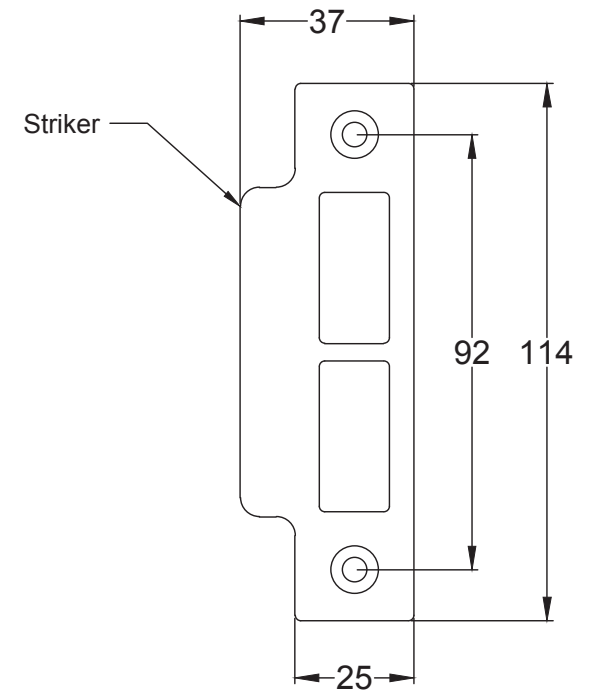

Bolt through fixing x 4

Wood screws x 8

Allen key x 1

Mortice bar x 1

Mortice Bar 5mm Square

Black Plastic Dust Box

Black Plastic Dust Box

Black Plastic Dust Box

Scale: 1:1

SKU: UK-YKCSLE29.CE

Date: 25/01/2019

Drawn By: Carl Benson

Product Name: Euro Sash Lock Body 35 x 35mm

Material / Colour: Stainless Steel/Chrome Finish

Pack Content 1; 1 x Euro Profile Cylinder, 1 x Fixing Bolt, 3 x Spare Keys.