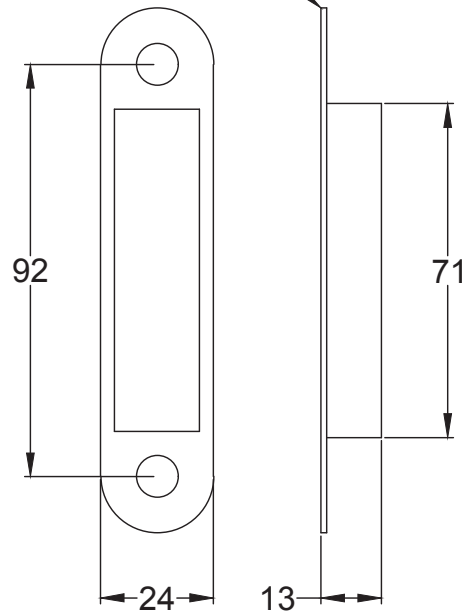

Bolt through fixing x 4

Wood screws x 8

Allen key x 1

Mortice bar x 1

Mortice Bar 5mm Square

Black Plastic Dust Box

Black Plastic Dust Box

Black Plastic Dust Box

Scale: 1:1

SKU: UK-YKCSLE29.CE

Date: 25/01/2019

Drawn By: Carl Benson

Product Name: Euro Sash Lock Body 35 x 35mm

Material / Colour: Stainless Steel/Chrome Finish

Pack Content 1; 1 x Euro Profile Cylinder, 1 x Fixing Bolt, 3 x Spare Keys.