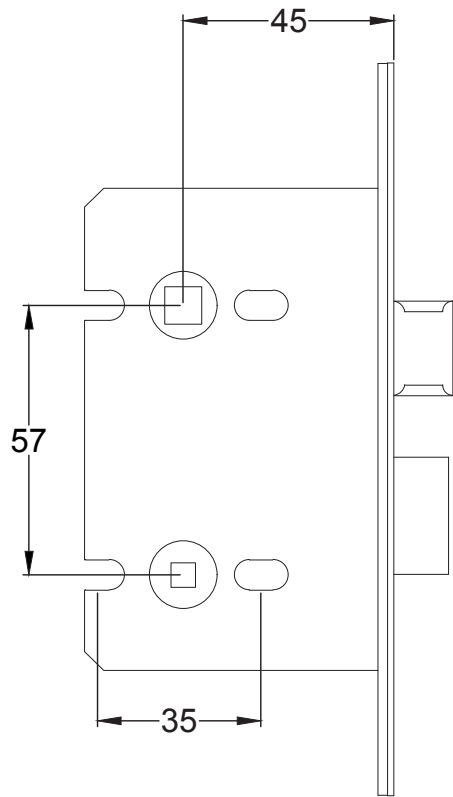

Bolt through fixing x 4

Wood screws x 8

Allen key x 1

Mortice bar x 1

Mortice Bar 5mm Square

Black Plastic Dust Box

Black Plastic Dust Box

Black Plastic Dust Box

Scale: 1:1

SKU: UK-YKCSLE29.CE

Date: 25/01/2019

Drawn By: Carl Benson

Product Name: Euro Sash Lock Body 35 x 35mm

Material / Colour: Stainless Steel/Chrome Finish

Pack Content 1; 1 x Euro Profile Cylinder, 1 x Fixing Bolt, 3 x Spare Keys.