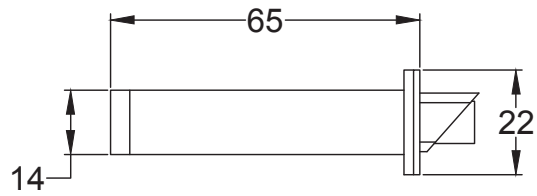

Bolt through fixing x 4

Wood screws x 8

Allen key x 1

Mortice bar x 1

Mortice Bar 5mm Square

Black Plastic Dust Box

Black Plastic Dust Box

Black Plastic Dust Box

Scale: 1:1

SKU: UK-YKCSLE29.CE

Date: 25/01/2019

Drawn By: Carl Benson

Product Name: Euro Sash Lock Body 35 x 35mm

Material / Colour: Stainless Steel/Chrome Finish

Pack Content 1; 1 x Euro Profile Cylinder, 1 x Fixing Bolt, 3 x Spare Keys.