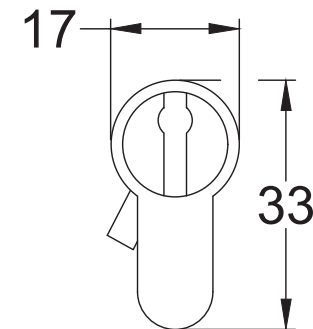

Bolt through fixing x 4

Wood screws x 8

Allen key x 1

Mortice bar x 1

Mortice Bar 5mm Square

Black Plastic Dust Box

Black Plastic Dust Box

Black Plastic Dust Box

Scale: 1:1

SKU: UK-YKCSLE29.CE

Date: 25/01/2019

Drawn By: Carl Benson

Product Name: Euro Sash Lock Body 35 x 35mm

Material / Colour: Stainless Steel/Chrome Finish

Pack Content 1; 1 x Euro Profile Cylinder, 1 x Fixing Bolt, 3 x Spare Keys.