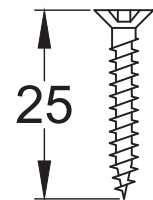

Bolt through fixing x 4

Wood screws x 8

Allen key x 1

Mortice bar x 1

Mortice Bar 5mm Square

Black Plastic Dust Box

Black Plastic Dust Box

Black Plastic Dust Box

Scale: 1:1

SKU: UK-YKCSLE29.CE

Date: 25/01/2019

Drawn By: Carl Benson

Product Name: Euro Sash Lock Body 35 x 35mm

Material / Colour: Stainless Steel/Chrome Finish

Pack Content 1; 1 x Euro Profile Cylinder, 1 x Fixing Bolt, 3 x Spare Keys.