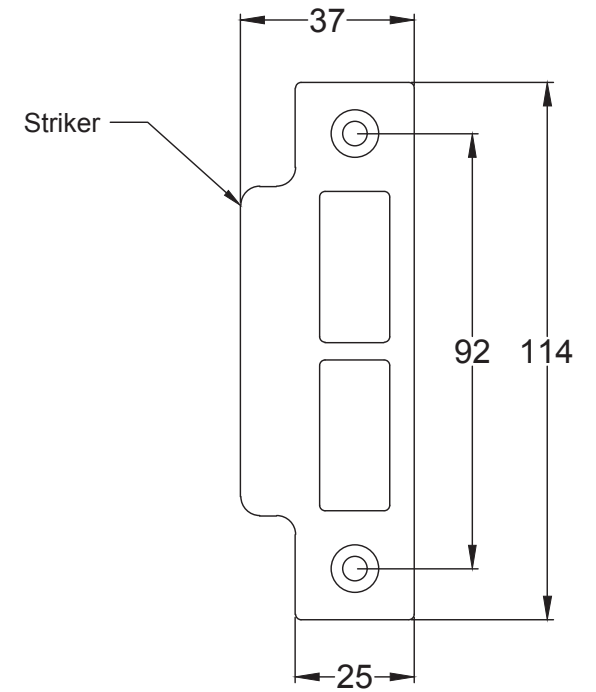

Bolt through fixing x 4

Wood screws x 8

Allen key x 1

Mortice bar x 1

Mortice Bar 5mm Square

Black Plastic Dust Box

Black Plastic Dust Box

Black Plastic Dust Box

Scale: 1:1

SKU: UK-YKCSLE29.CE

Date: 25/01/2019

Drawn By: Carl Benson

Product Name: Euro Sash Lock Body 35 x 35mm

Material / Colour: Stainless Steel/Chrome Finish

Pack Content 1; 1 x Euro Profile Cylinder, 1 x Fixing Bolt, 3 x Spare Keys.