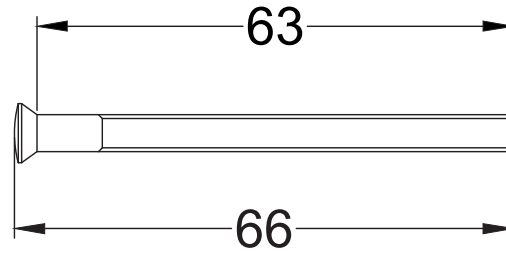

Web: www.suffolkatchcompany.co.uk
Email: info@suffolkatchcompany.co.uk
Tel: 01787 277277

Suffolk Latch Company Ltd
Unit B
Clare
Suffolk
CO10 8QD

Scale: 1:1

SKU: UK-YKCSLE29.CE

Date: 25/01/2019

Drawn By: Carl Benson

Product Name: Euro Sash Lock Body 35 x 35mm

Material / Colour: Stainless Steel/Chrome Finish

Pack Content 1; 1 x Euro Profile Cylinder, 1 x Fixing Bolt, 3 x Spare Keys.

Suffolk Latch Co
suffolkatchcompany.co.uk