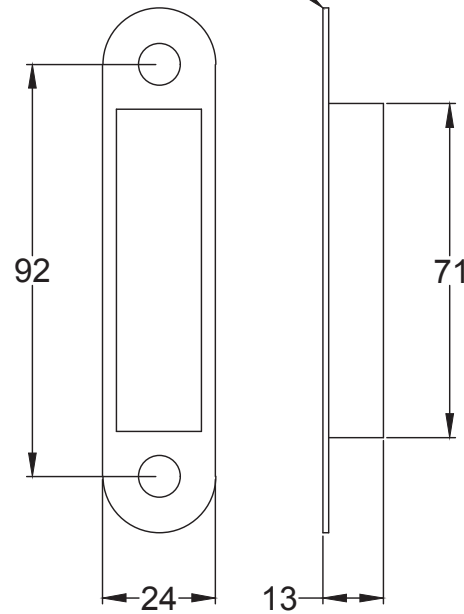

Black Plastic Dust Box