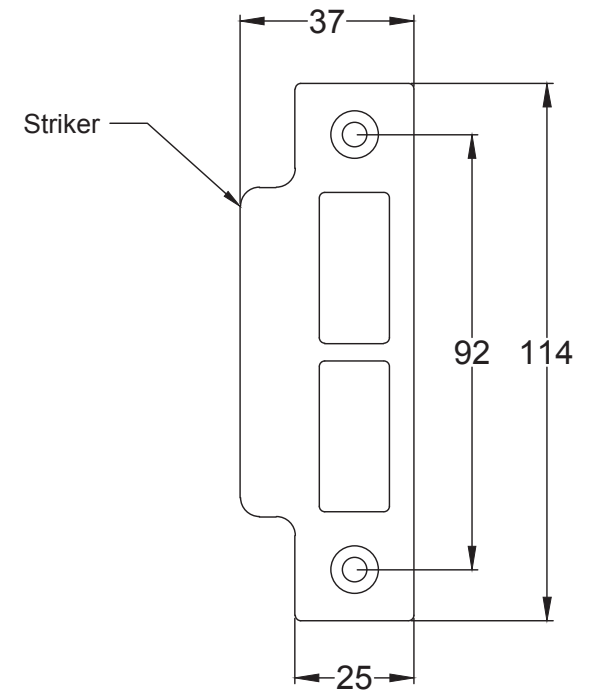

Black Plastic Dust Box