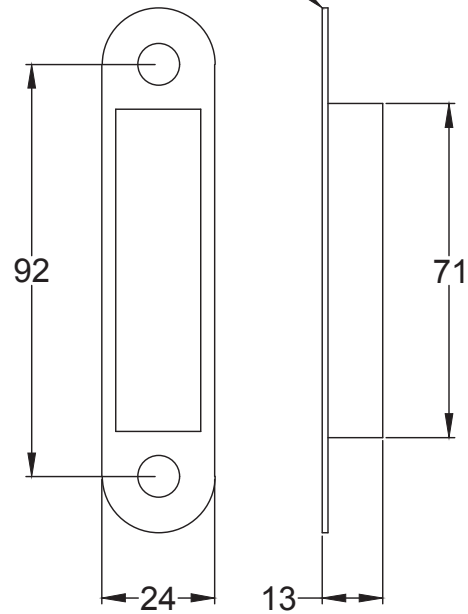

Bolt through fixing x 4

Wood screws x 8

Allen key x 1

Mortice bar x 1

Mortice Bar 5mm Square

Black Plastic Dust Box

Black Plastic Dust Box

Striker

Scale: 1:1

SKU: UK-YKCSLE29.CE

Date: 25/01/2019

Drawn By: Carl Benson

Product Name: Euro Sash Lock Body 35 x 35mm

Material / Colour: Stainless Steel/Chrome Finish

Pack Content 1; 1 x Euro Profile Cylinder, 1 x Fixing Bolt, 3 x Spare Keys.