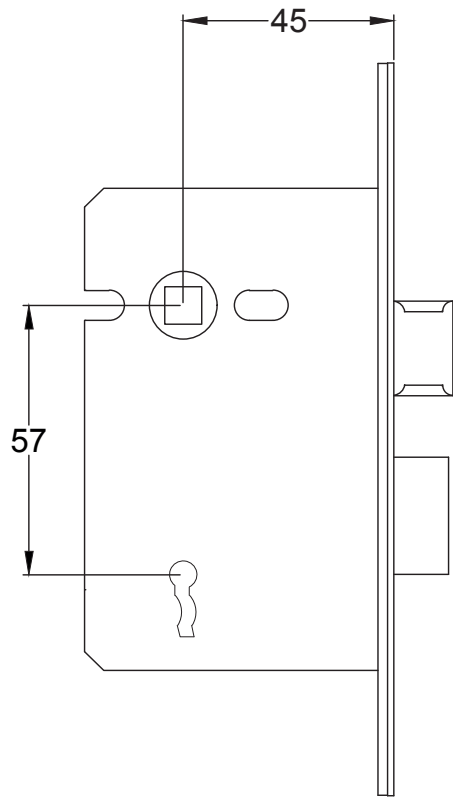

Bolt through fixing x 4

Wood screws x 8

Allen key x 1

Mortice bar x 1

Mortice Bar 5mm Square

Black Plastic Dust Box

Black Plastic Dust Box

Striker

Scale: 1:1

SKU: UK-YKCSLE29.CE

Date: 25/01/2019

Drawn By: Carl Benson

Product Name: Euro Sash Lock Body 35 x 35mm

Material / Colour: Stainless Steel/Chrome Finish

Pack Content 1; 1 x Euro Profile Cylinder, 1 x Fixing Bolt, 3 x Spare Keys.