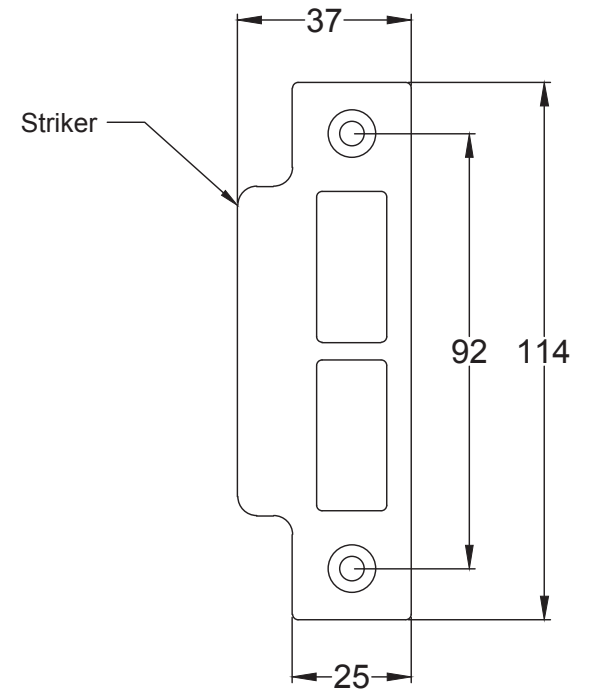

Bolt through fixing x 4

Wood screws x 8

Allen key x 1

Mortice bar x 1

Mortice Bar 5mm Square

Black Plastic Dust Box

Black Plastic Dust Box

Striker

Scale: 1:1

SKU: UK-YKCSLE29.CE

Date: 25/01/2019

Drawn By: Carl Benson

Product Name: Euro Sash Lock Body 35 x 35mm

Material / Colour: Stainless Steel/Chrome Finish

Pack Content 1; 1 x Euro Profile Cylinder, 1 x Fixing Bolt, 3 x Spare Keys.