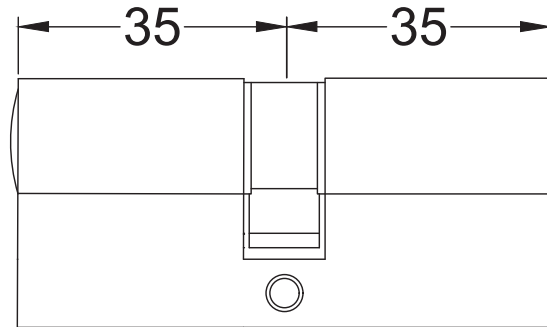

Web: www.suffolkatchcompany.co.uk
Email: info@suffolkatchcompany.co.uk
Tel: 01787 277277

Suffolk Latch Company Ltd
Unit B
Clare
Suffolk
CO10 8QD

Scale: 1:1

SKU: UK-YKCSLE29.CE

Date: 25/01/2019

Drawn By: Carl Benson

Product Name: Euro Sash Lock Body 35 x 35mm

Material / Colour: Stainless Steel/Chrome Finish

Pack Content 1; 1 x Euro Profile Cylinder, 1 x Fixing Bolt, 3 x Spare Keys.

Suffolk Latch Co
suffolkatchcompany.co.uk