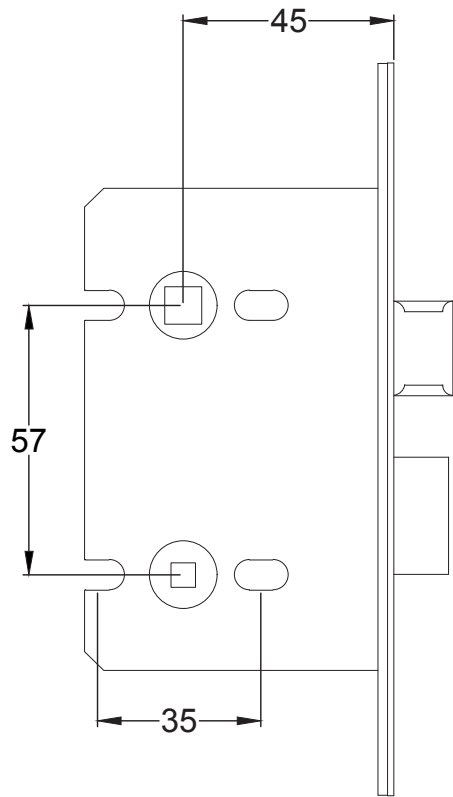

Bolt through fixing x 4

Wood screws x 8

Allen key x 1

Mortice bar x 1

Mortice Bar 5mm Square

Black Plastic Dust Box

Black Plastic Dust Box

Striker

Scale: 1:1

SKU: UK-YKCSLE29.CE

Date: 25/01/2019

Drawn By: Carl Benson

Product Name: Euro Sash Lock Body 35 x 35mm

Material / Colour: Stainless Steel/Chrome Finish

Pack Content 1; 1 x Euro Profile Cylinder, 1 x Fixing Bolt, 3 x Spare Keys.