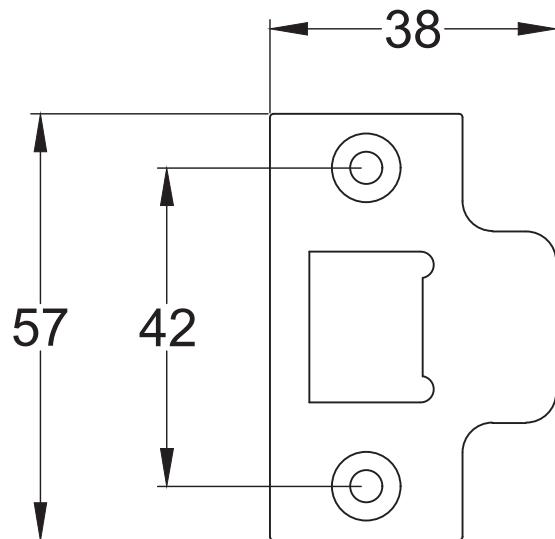

Bolt through fixing x 4

Wood screws x 8

Allen key x 1

Mortice bar x 1

Mortice Bar 5mm Square

Black Plastic Dust Box

Black Plastic Dust Box

Striker

Scale: 1:1

SKU: UK-YKCSLE29.CE

Date: 25/01/2019

Drawn By: Carl Benson

Product Name: Euro Sash Lock Body 35 x 35mm

Material / Colour: Stainless Steel/Chrome Finish

Pack Content 1; 1 x Euro Profile Cylinder, 1 x Fixing Bolt, 3 x Spare Keys.