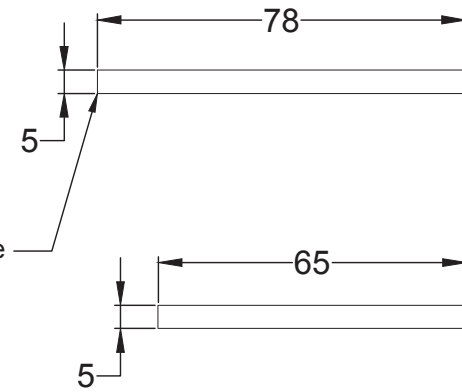

Bolt through fixing x 4

Wood screws x 8

Allen key x 1

Mortice bar x 1

Mortice Bar 5mm Square

Black Plastic Dust Box

Black Plastic Dust Box

Striker

Scale: 1:1

SKU: UK-YKCSLE29.CE

Date: 25/01/2019

Drawn By: Carl Benson

Product Name: Euro Sash Lock Body 35 x 35mm

Material / Colour: Stainless Steel/Chrome Finish

Pack Content 1; 1 x Euro Profile Cylinder, 1 x Fixing Bolt, 3 x Spare Keys.