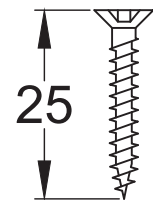

Bolt through fixing x 4

Wood screws x 8

Allen key x 1

Mortice bar x 1

Mortice Bar 5mm Square

Black Plastic Dust Box

Black Plastic Dust Box

Striker

Scale: 1:1

SKU: UK-YKCSLE29.CE

Date: 25/01/2019

Drawn By: Carl Benson

Product Name: Euro Sash Lock Body 35 x 35mm

Material / Colour: Stainless Steel/Chrome Finish

Pack Content 1; 1 x Euro Profile Cylinder, 1 x Fixing Bolt, 3 x Spare Keys.