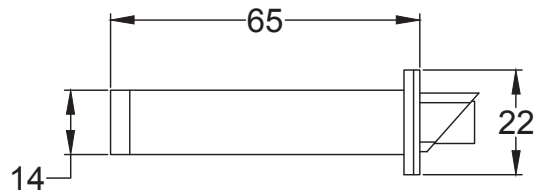

Bolt through fixing x 4

Wood screws x 8

Allen key x 1

Mortice bar x 1

Mortice Bar 5mm Square

Black Plastic Dust Box

Black Plastic Dust Box

Striker

Scale: 1:1

SKU: UK-YKCSLE29.CE

Date: 25/01/2019

Drawn By: Carl Benson

Product Name: Euro Sash Lock Body 35 x 35mm

Material / Colour: Stainless Steel/Chrome Finish

Pack Content 1; 1 x Euro Profile Cylinder, 1 x Fixing Bolt, 3 x Spare Keys.