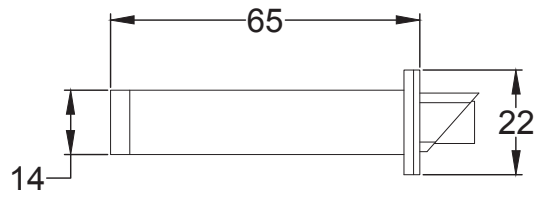

Bolt through fixing x 4

Wood screws x 8

Allen key x 1

Mortice bar x 1

Mortice Bar 5mm Square

Black Plastic Dust Box

Black Plastic Dust Box

Striker

Scale: 1:1

SKU: UK-YKCSLE29.CE

Date: 25/01/2019

Drawn By: Carl Benson

Product Name: Euro Sash Lock Body 35 x 35mm

Material / Colour: Stainless Steel/Chrome Finish

Pack Content 1; 1 x Euro Profile Cylinder, 1 x Fixing Bolt, 3 x Spare Keys.