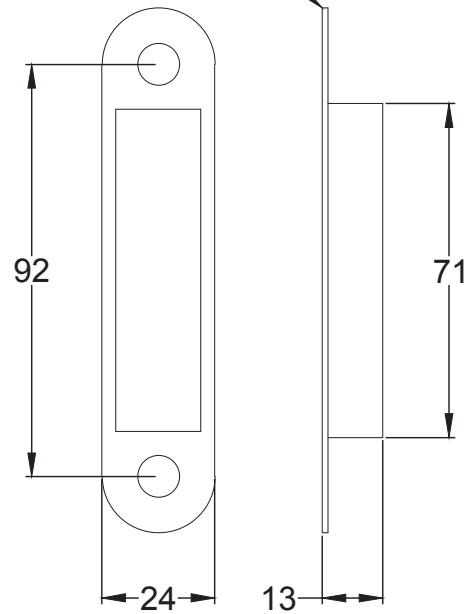

Bolt through fixing x 4

Wood screws x 8

Allen key x 1

Mortice bar x 1

Mortice Bar 5mm Square

Black Plastic Dust Box

Black Plastic Dust Box

Striker

Scale: 1:1

SKU: UK-YKCSLE29.CE

Date: 25/01/2019

Drawn By: Carl Benson

Product Name: Euro Sash Lock Body 35 x 35mm

Material / Colour: Stainless Steel/Chrome Finish

Pack Content 1; 1 x Euro Profile Cylinder, 1 x Fixing Bolt, 3 x Spare Keys.