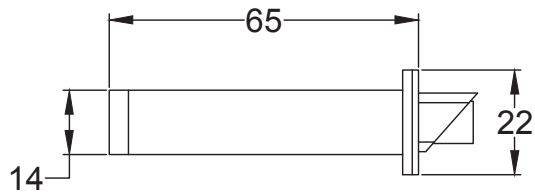

Bolt through fixing x 4

Wood screws x 8

Allen key x 1

Mortice bar x 1

Mortice Bar 5mm Square

Black Plastic Dust Box

Black Plastic Dust Box

Striker

Scale: 1:1

SKU: UK-YKCSLE29.CE

Date: 25/01/2019

Drawn By: Carl Benson

Product Name: Euro Sash Lock Body 35 x 35mm

Material / Colour: Stainless Steel/Chrome Finish

Pack Content 1; 1 x Euro Profile Cylinder, 1 x Fixing Bolt, 3 x Spare Keys.