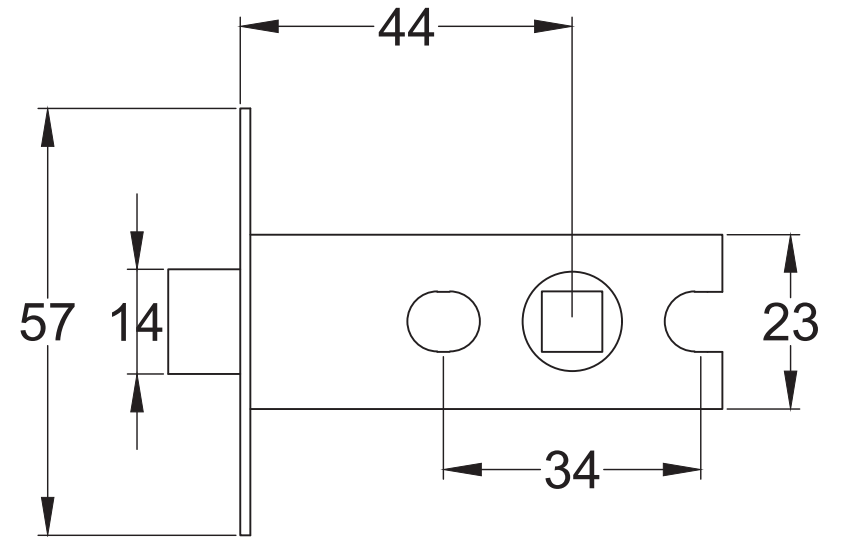

Bolt through fixing x 4

Wood screws x 8

Allen key x 1

Mortice bar x 1

Mortice Bar 5mm Square

Black Plastic Dust Box

Black Plastic Dust Box

Striker

Scale: 1:1

SKU: UK-YKCSLE29.CE

Date: 25/01/2019

Drawn By: Carl Benson

Product Name: Euro Sash Lock Body 35 x 35mm

Material / Colour: Stainless Steel/Chrome Finish

Pack Content 1; 1 x Euro Profile Cylinder, 1 x Fixing Bolt, 3 x Spare Keys.