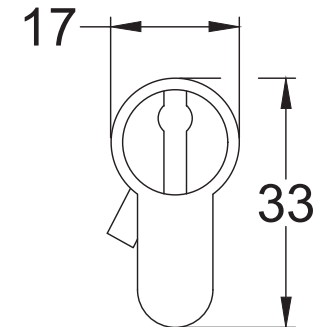

Web: www.suffolkatchcompany.co.uk
Email: info@suffolkatchcompany.co.uk
Tel: 01787 277277

Suffolk Latch Company Ltd
Unit B
Clare
Suffolk
CO10 8QD

Scale: 1:1

SKU: UK-YKCSLE29.CE

Date: 25/01/2019

Drawn By: Carl Benson

Product Name: Euro Sash Lock Body 35 x 35mm

Material / Colour: Stainless Steel/Chrome Finish

Pack Content 1; 1 x Euro Profile Cylinder, 1 x Fixing Bolt, 3 x Spare Keys.

Suffolk Latch Co
suffolkatchcompany.co.uk