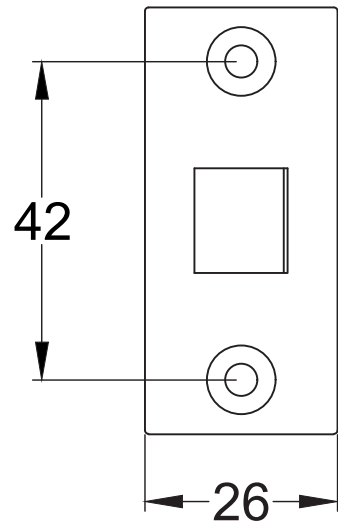

Bolt through fixing x 4

Wood screws x 8

Allen key x 1

Mortice bar x 1

Mortice Bar 5mm Square

Black Plastic Dust Box

Black Plastic Dust Box

Striker

Scale: 1:1

SKU: UK-YKCSLE29.CE

Date: 25/01/2019

Drawn By: Carl Benson

Product Name: Euro Sash Lock Body 35 x 35mm

Material / Colour: Stainless Steel/Chrome Finish

Pack Content 1; 1 x Euro Profile Cylinder, 1 x Fixing Bolt, 3 x Spare Keys.