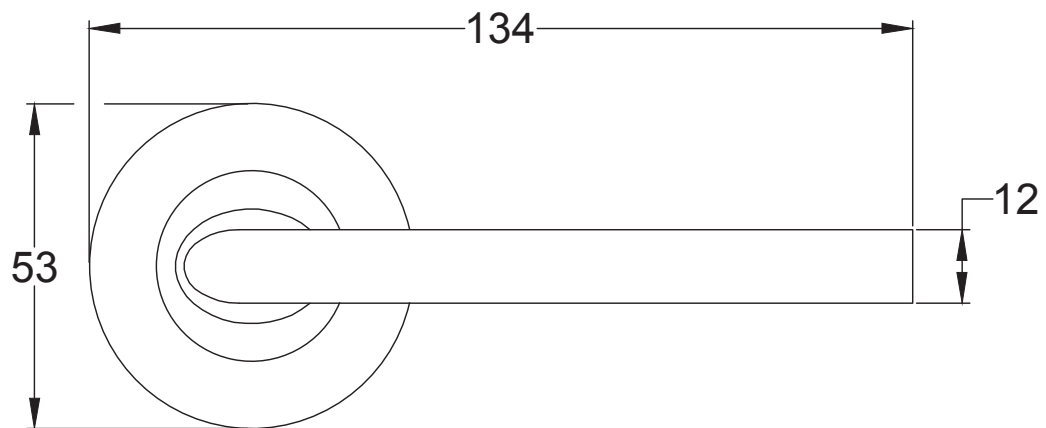

Bolt through fixing x 4

Wood screws x 8

Allen key x 1

Mortice bar x 1

Mortice Bar 5mm Square

Black Plastic Dust Box

Black Plastic Dust Box

Striker

Scale: 1:1

SKU: UK-YKCSLE29.CE

Date: 25/01/2019

Drawn By: Carl Benson

Product Name: Euro Sash Lock Body 35 x 35mm

Material / Colour: Stainless Steel/Chrome Finish

Pack Content 1; 1 x Euro Profile Cylinder, 1 x Fixing Bolt, 3 x Spare Keys.