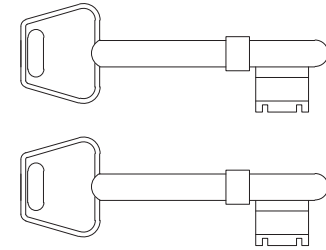

Bolt through fixing x 4

Wood screws x 8

Allen key x 1

Mortice bar x 1

Mortice Bar 5mm Square

Black Plastic Dust Box

Black Plastic Dust Box

Striker

Scale: 1:1

SKU: UK-YKCSLE29.CE

Date: 25/01/2019

Drawn By: Carl Benson

Product Name: Euro Sash Lock Body 35 x 35mm

Material / Colour: Stainless Steel/Chrome Finish

Pack Content 1; 1 x Euro Profile Cylinder, 1 x Fixing Bolt, 3 x Spare Keys.