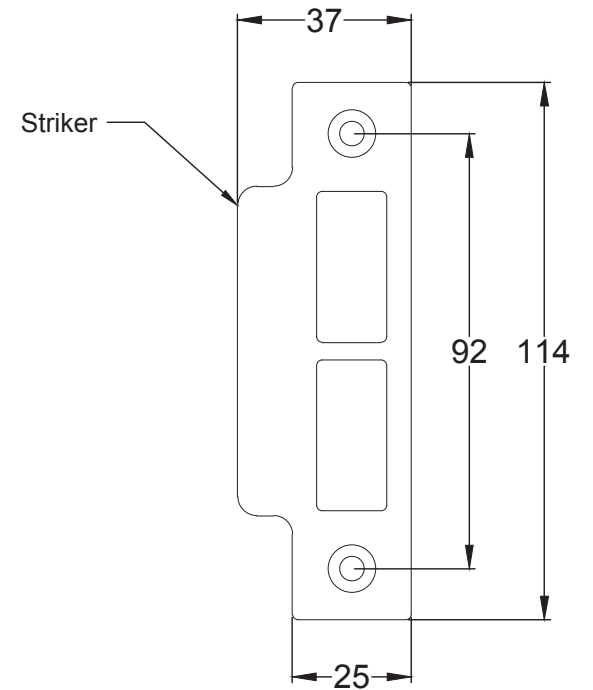

Bolt through fixing x 4

Wood screws x 8

Allen key x 1

Mortice bar x 1

Mortice Bar 5mm Square

Black Plastic Dust Box

Black Plastic Dust Box

Striker

Scale: 1:1

SKU: UK-YKCSLE29.CE

Date: 25/01/2019

Drawn By: Carl Benson

Product Name: Euro Sash Lock Body 35 x 35mm

Material / Colour: Stainless Steel/Chrome Finish

Pack Content 1; 1 x Euro Profile Cylinder, 1 x Fixing Bolt, 3 x Spare Keys.