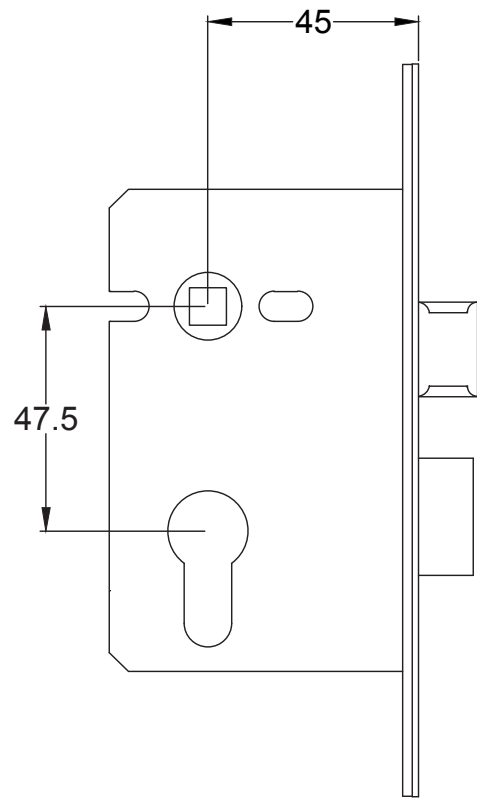

Bolt through fixing x 4

Wood screws x 8

Allen key x 1

Mortice bar x 1

Mortice Bar 5mm Square

Black Plastic Dust Box

Black Plastic Dust Box

Striker

Scale: 1:1

SKU: UK-YKCSLE29.CE

Date: 25/01/2019

Drawn By: Carl Benson

Product Name: Euro Sash Lock Body 35 x 35mm

Material / Colour: Stainless Steel/Chrome Finish

Pack Content 1; 1 x Euro Profile Cylinder, 1 x Fixing Bolt, 3 x Spare Keys.