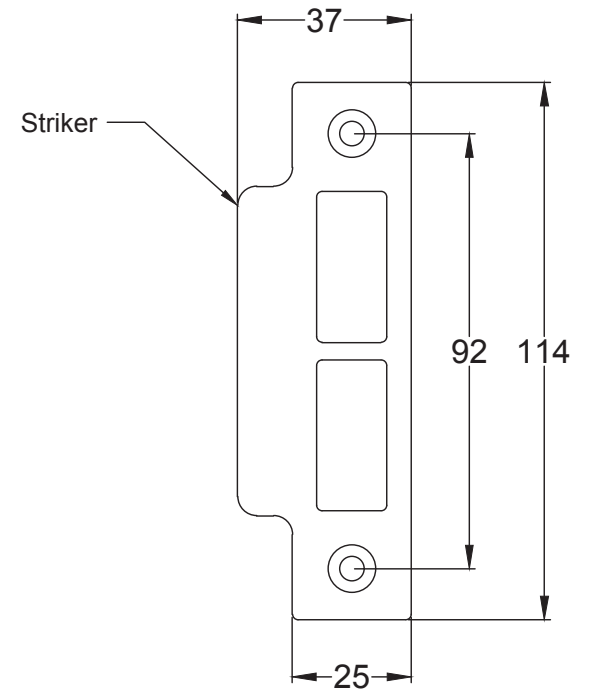

Bolt through fixing x 4

Wood screws x 8

Allen key x 1

Mortice bar x 1

Mortice Bar 5mm Square

Black Plastic Dust Box

Black Plastic Dust Box

Striker

Date: 25/01/2019

Drawn By: Carl Benson

Product Name: Euro Sash Lock Body 35 x 35mm

Material / Colour: Stainless Steel/Chrome Finish

Pack Content 1; 1 x Euro Profile Cylinder, 1 x Fixing Bolt, 3 x Spare Keys.