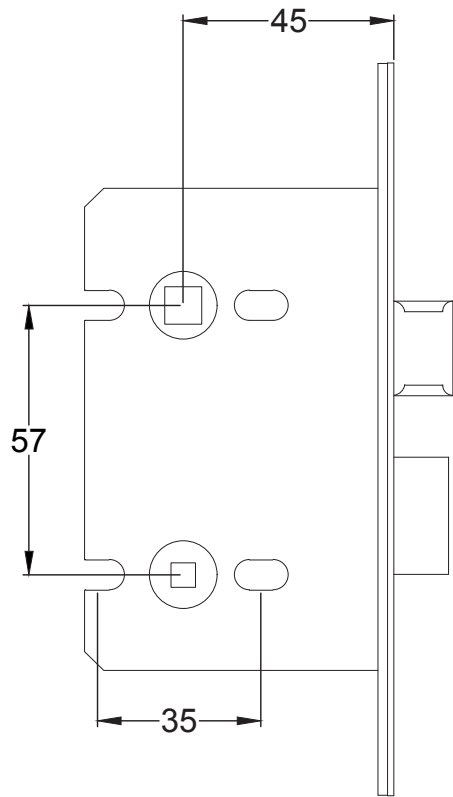

Bolt through fixing x 4

Wood screws x 8

Allen key x 1

Mortice bar x 1

Mortice Bar 5mm Square

Black Plastic Dust Box

Black Plastic Dust Box

Black Plastic Dust Box

Product Name: Euro Sash Lock Body 35 x 35mm

Material / Colour: Stainless Steel/Chrome Finish

Pack Content 1; 1 x Euro Profile Cylinder, 1 x Fixing Bolt, 3 x Spare Keys.

Suffolk Latch Co
suffolkatchcompany.co.uk