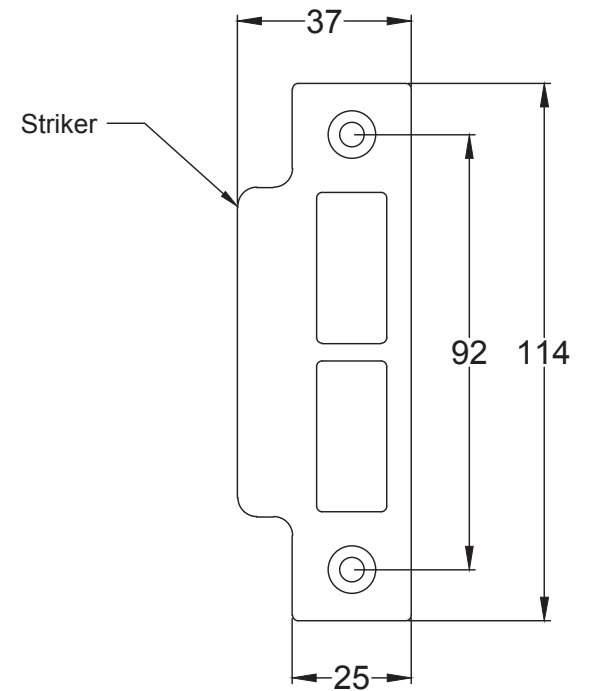

Bolt through fixing x 4

Wood screws x 8

Allen key x 1

Mortice bar x 1

Mortice Bar 5mm Square

Black Plastic Dust Box

Black Plastic Dust Box

Black Plastic Dust Box

Product Name: Euro Sash Lock Body 35 x 35mm

Material / Colour: Stainless Steel/Chrome Finish

Pack Content 1; 1 x Euro Profile Cylinder, 1 x Fixing Bolt, 3 x Spare Keys.

Suffolk Latch Co
suffolkatchcompany.co.uk