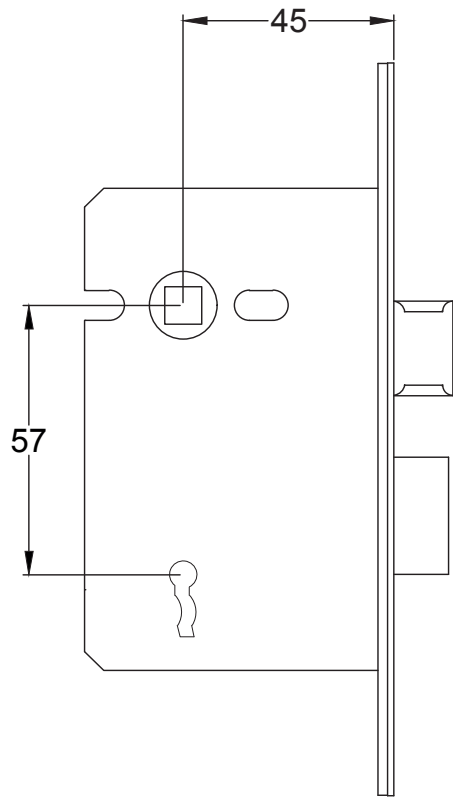

Bolt through fixing x 4

Wood screws x 8

Allen key x 1

Mortice bar x 1

Mortice Bar 5mm Square

Black Plastic Dust Box

Black Plastic Dust Box

Black Plastic Dust Box

Product Name: Euro Sash Lock Body 35 x 35mm

Material / Colour: Stainless Steel/Chrome Finish

Pack Content 1; 1 x Euro Profile Cylinder, 1 x Fixing Bolt, 3 x Spare Keys.

Suffolk Latch Co
suffolkatchcompany.co.uk