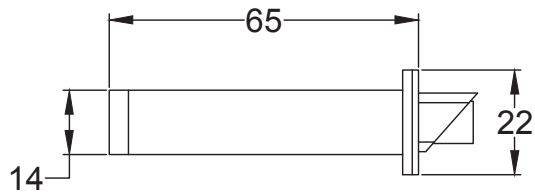

Bolt through fixing x 4

Wood screws x 8

Allen key x 1

Mortice bar x 1

Mortice Bar 5mm Square

Black Plastic Dust Box

Black Plastic Dust Box

Black Plastic Dust Box

Product Name: Euro Sash Lock Body 35 x 35mm

Material / Colour: Stainless Steel/Chrome Finish

Pack Content 1; 1 x Euro Profile Cylinder, 1 x Fixing Bolt, 3 x Spare Keys.

Suffolk Latch Co
suffolkatchcompany.co.uk