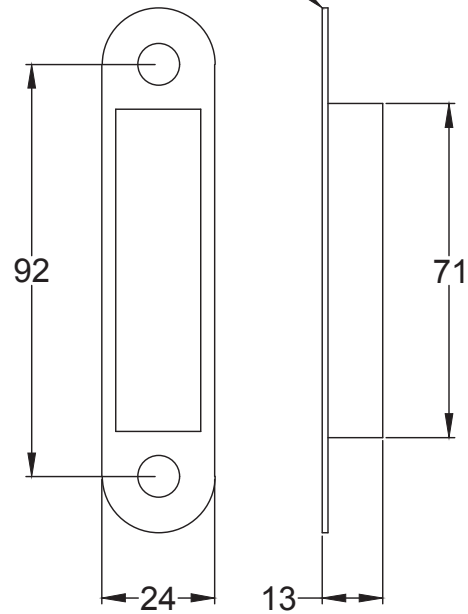

Bolt through fixing x 4

Wood screws x 8

Allen key x 1

Mortice bar x 1

Mortice Bar 5mm Square

Black Plastic Dust Box

Black Plastic Dust Box

Black Plastic Dust Box

Product Name: Euro Sash Lock Body 35 x 35mm

Material / Colour: Stainless Steel/Chrome Finish

Pack Content 1; 1 x Euro Profile Cylinder, 1 x Fixing Bolt, 3 x Spare Keys.

Suffolk Latch Co
suffolkatchcompany.co.uk