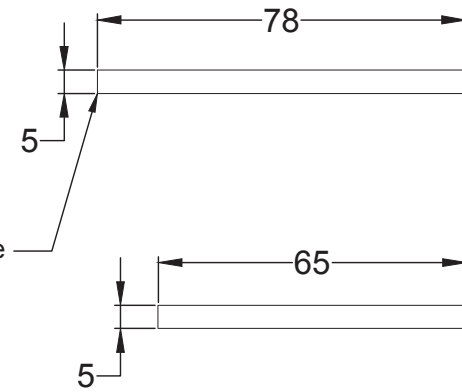

Bolt through fixing x 4

Wood screws x 8

Allen key x 1

Mortice bar x 1

Mortice Bar 5mm Square

Black Plastic Dust Box

Black Plastic Dust Box

Black Plastic Dust Box

Product Name: Euro Sash Lock Body 35 x 35mm

Material / Colour: Stainless Steel/Chrome Finish

Pack Content 1; 1 x Euro Profile Cylinder, 1 x Fixing Bolt, 3 x Spare Keys.

Suffolk Latch Co
suffolkatchcompany.co.uk