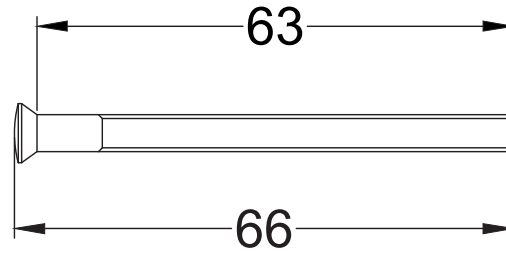

Bolt through fixing x 4

Wood screws x 8

Allen key x 1

Mortice bar x 1

Mortice Bar 5mm Square

Black Plastic Dust Box

Black Plastic Dust Box

Black Plastic Dust Box

Product Name: Euro Sash Lock Body 35 x 35mm

Material / Colour: Stainless Steel/Chrome Finish

Pack Content 1; 1 x Euro Profile Cylinder, 1 x Fixing Bolt, 3 x Spare Keys.

Suffolk Latch Co
suffolkatchcompany.co.uk