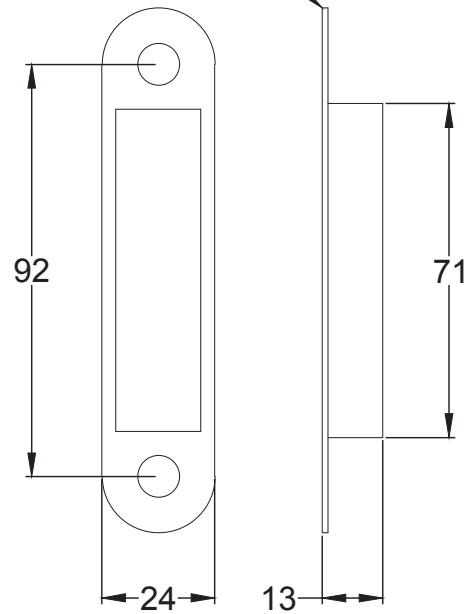

Bolt through fixing x 4

Wood screws x 8

Allen key x 1

Mortice bar x 1

Mortice Bar 5mm Square

Black Plastic Dust Box

Black Plastic Dust Box

Black Plastic Dust Box

Product Name: Euro Sash Lock Body 35 x 35mm

Material / Colour: Stainless Steel/Chrome Finish

Pack Content 1; 1 x Euro Profile Cylinder, 1 x Fixing Bolt, 3 x Spare Keys.

Suffolk Latch Co
suffolkatchcompany.co.uk