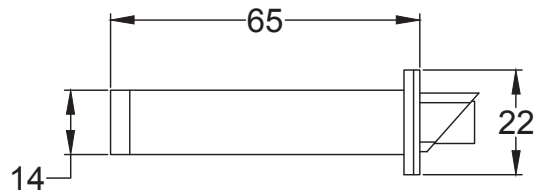

Bolt through fixing x 4

Wood screws x 8

Allen key x 1

Mortice bar x 1

Mortice Bar 5mm Square

Black Plastic Dust Box

Black Plastic Dust Box

Black Plastic Dust Box

Product Name: Euro Sash Lock Body 35 x 35mm

Material / Colour: Stainless Steel/Chrome Finish

Pack Content 1; 1 x Euro Profile Cylinder, 1 x Fixing Bolt, 3 x Spare Keys.

Suffolk Latch Co
suffolkatchcompany.co.uk