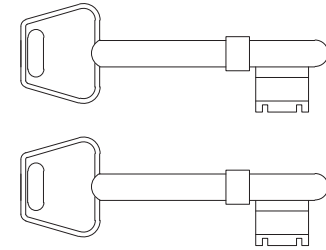

Bolt through fixing x 4

Wood screws x 8

Allen key x 1

Mortice bar x 1

Mortice Bar 5mm Square

Black Plastic Dust Box

Black Plastic Dust Box

Black Plastic Dust Box

Product Name: Euro Sash Lock Body 35 x 35mm

Material / Colour: Stainless Steel/Chrome Finish

Pack Content 1; 1 x Euro Profile Cylinder, 1 x Fixing Bolt, 3 x Spare Keys.

Suffolk Latch Co
suffolkatchcompany.co.uk