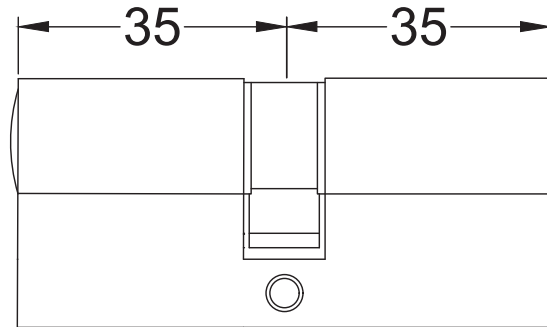

Bolt through fixing x 4

Wood screws x 8

Allen key x 1

Mortice bar x 1

Mortice Bar 5mm Square

Black Plastic Dust Box

Black Plastic Dust Box

Black Plastic Dust Box

Product Name: Euro Sash Lock Body 35 x 35mm

Material / Colour: Stainless Steel/Chrome Finish

Pack Content 1; 1 x Euro Profile Cylinder, 1 x Fixing Bolt, 3 x Spare Keys.

Suffolk Latch Co
suffolkatchcompany.co.uk