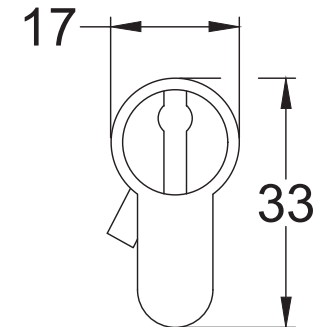

Bolt through fixing x 4

Wood screws x 8

Allen key x 1

Mortice bar x 1

Mortice Bar 5mm Square

Black Plastic Dust Box

Black Plastic Dust Box

Black Plastic Dust Box

Product Name: Euro Sash Lock Body 35 x 35mm

Material / Colour: Stainless Steel/Chrome Finish

Pack Content 1; 1 x Euro Profile Cylinder, 1 x Fixing Bolt, 3 x Spare Keys.

Suffolk Latch Co
suffolkatchcompany.co.uk