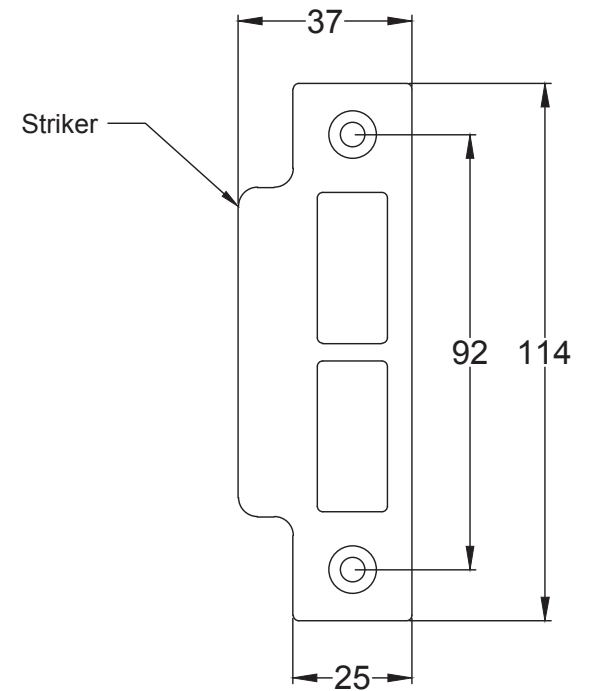

Bolt through fixing x 4

Wood screws x 8

Allen key x 1

Mortice bar x 1

Mortice Bar 5mm Square

Black Plastic Dust Box

Black Plastic Dust Box

Black Plastic Dust Box

Product Name: Euro Sash Lock Body 35 x 35mm

Material / Colour: Stainless Steel/Chrome Finish

Pack Content 1; 1 x Euro Profile Cylinder, 1 x Fixing Bolt, 3 x Spare Keys.

Suffolk Latch Co
suffolkatchcompany.co.uk