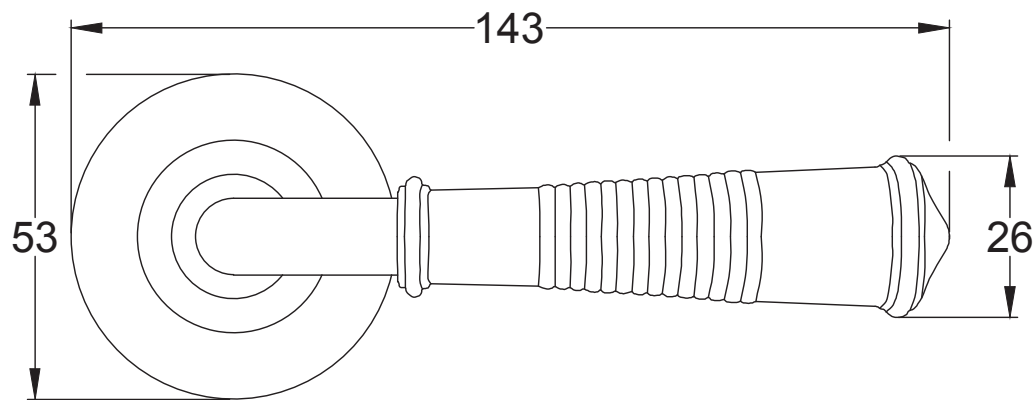

Bolt through fixing x 4

Wood screws x 8

Allen key x 1

Mortice bar x 1

Mortice Bar 5mm Square

Black Plastic Dust Box

Black Plastic Dust Box

Black Plastic Dust Box

Product Name: Euro Sash Lock Body 35 x 35mm

Material / Colour: Stainless Steel/Chrome Finish

Pack Content 1; 1 x Euro Profile Cylinder, 1 x Fixing Bolt, 3 x Spare Keys.

Suffolk Latch Co
suffolkatchcompany.co.uk