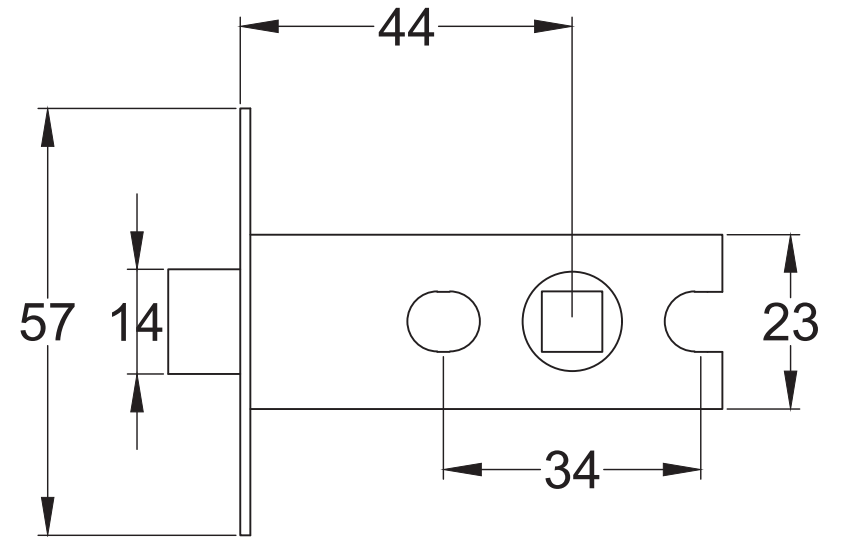

Bolt through fixing x 4

Wood screws x 8

Allen key x 1

Mortice bar x 1

Mortice Bar 5mm Square

Black Plastic Dust Box

Black Plastic Dust Box

Black Plastic Dust Box

Product Name: Euro Sash Lock Body 35 x 35mm

Material / Colour: Stainless Steel/Chrome Finish

Pack Content 1; 1 x Euro Profile Cylinder, 1 x Fixing Bolt, 3 x Spare Keys.

Suffolk Latch Co
suffolkatchcompany.co.uk