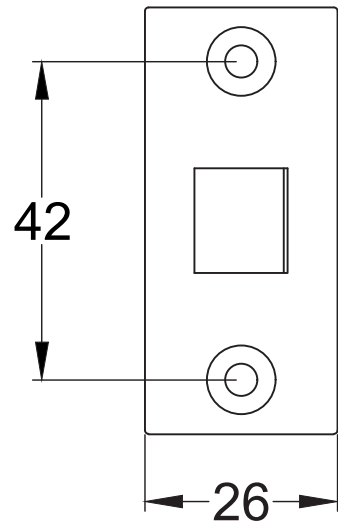

Bolt through fixing x 4

Wood screws x 8

Allen key x 1

Mortice bar x 1

Mortice Bar 5mm Square

Black Plastic Dust Box

Black Plastic Dust Box

Black Plastic Dust Box

Product Name: Euro Sash Lock Body 35 x 35mm

Material / Colour: Stainless Steel/Chrome Finish

Pack Content 1; 1 x Euro Profile Cylinder, 1 x Fixing Bolt, 3 x Spare Keys.

Suffolk Latch Co
suffolkatchcompany.co.uk