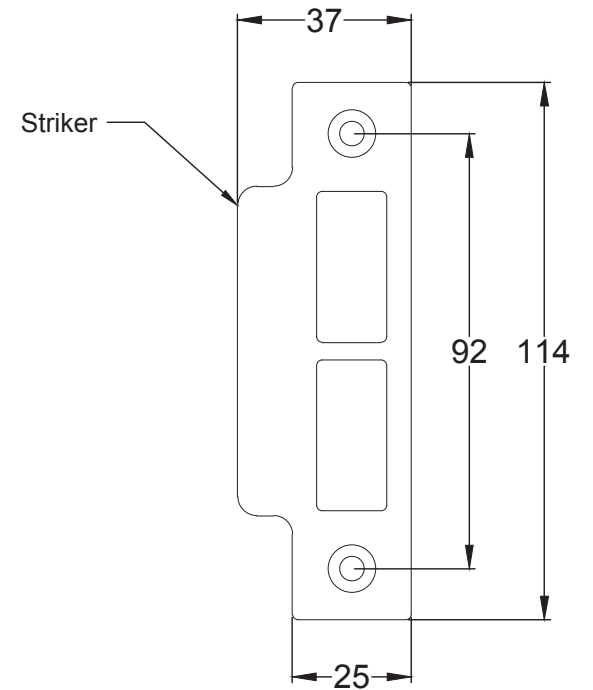

Bolt through fixing x 4

Wood screws x 8

Allen key x 1

Mortice bar x 1

Mortice Bar 5mm Square

Black Plastic Dust Box

Black Plastic Dust Box

Black Plastic Dust Box

Product Name: Euro Sash Lock Body 35 x 35mm

Material / Colour: Stainless Steel/Chrome Finish

Pack Content 1; 1 x Euro Profile Cylinder, 1 x Fixing Bolt, 3 x Spare Keys.

Suffolk Latch Co
suffolkatchcompany.co.uk