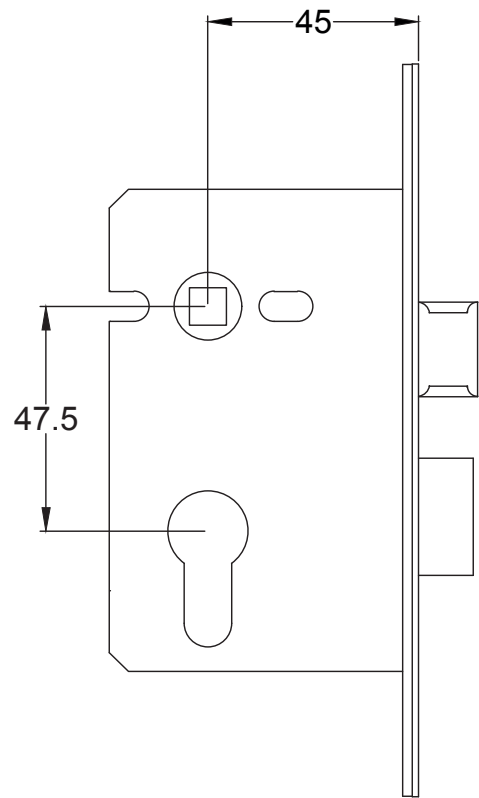

Bolt through fixing x 4

Wood screws x 8

Allen key x 1

Mortice bar x 1

Mortice Bar 5mm Square

Black Plastic Dust Box

Black Plastic Dust Box

Black Plastic Dust Box

Product Name: Euro Sash Lock Body 35 x 35mm

Material / Colour: Stainless Steel/Chrome Finish

Pack Content 1; 1 x Euro Profile Cylinder, 1 x Fixing Bolt, 3 x Spare Keys.

Suffolk Latch Co
suffolkatchcompany.co.uk