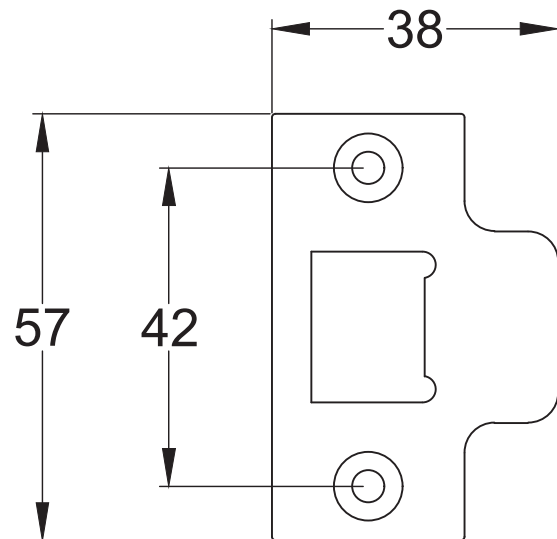

Bolt through fixing x 4

Wood screws x 8

Allen key x 1

Mortice bar x 1

Mortice Bar 5mm Square

Black Plastic Dust Box

Black Plastic Dust Box

Black Plastic Dust Box

Product Name: Euro Sash Lock Body 35 x 35mm

Material / Colour: Stainless Steel/Chrome Finish

Pack Content 1; 1 x Euro Profile Cylinder, 1 x Fixing Bolt, 3 x Spare Keys.

Suffolk Latch Co
suffolkatchcompany.co.uk