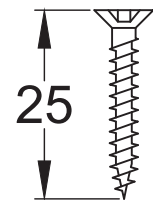

Bolt through fixing x 4

Wood screws x 8

Allen key x 1

Mortice bar x 1

Mortice Bar 5mm Square

Black Plastic Dust Box

Black Plastic Dust Box

Black Plastic Dust Box

Product Name: Euro Sash Lock Body 35 x 35mm

Material / Colour: Stainless Steel/Chrome Finish

Pack Content 1; 1 x Euro Profile Cylinder, 1 x Fixing Bolt, 3 x Spare Keys.

Suffolk Latch Co
suffolkatchcompany.co.uk