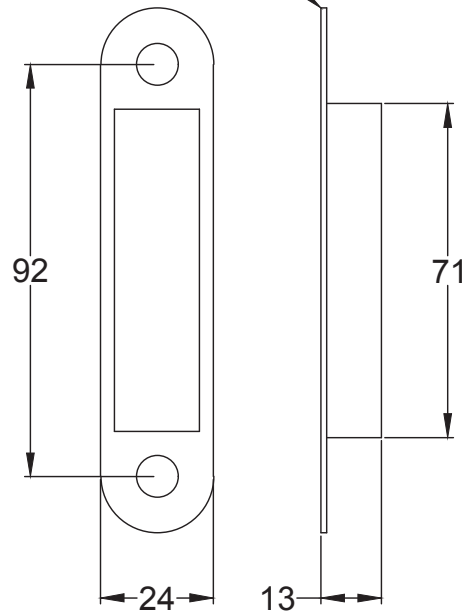

Bolt through fixing x 4

Wood screws x 8

Allen key x 1

Mortice bar x 1

Mortice Bar 5mm Square

Black Plastic Dust Box

Black Plastic Dust Box

Black Plastic Dust Box

Product Name: Euro Sash Lock Body 35 x 35mm

Material / Colour: Stainless Steel/Chrome Finish

Pack Content 1; 1 x Euro Profile Cylinder, 1 x Fixing Bolt, 3 x Spare Keys.

Suffolk Latch Co
suffolkatchcompany.co.uk