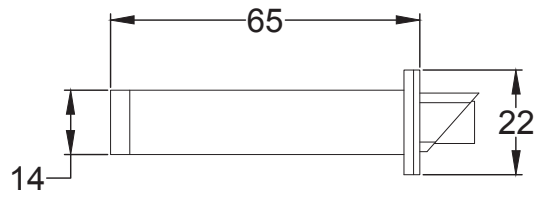

Bolt through fixing x 4

Wood screws x 8

Allen key x 1

Mortice bar x 1

Mortice Bar 5mm Square

Black Plastic Dust Box

Black Plastic Dust Box

Black Plastic Dust Box

Product Name: Euro Sash Lock Body 35 x 35mm

Material / Colour: Stainless Steel/Chrome Finish

Pack Content 1; 1 x Euro Profile Cylinder, 1 x Fixing Bolt, 3 x Spare Keys.

Suffolk Latch Co
suffolkatchcompany.co.uk