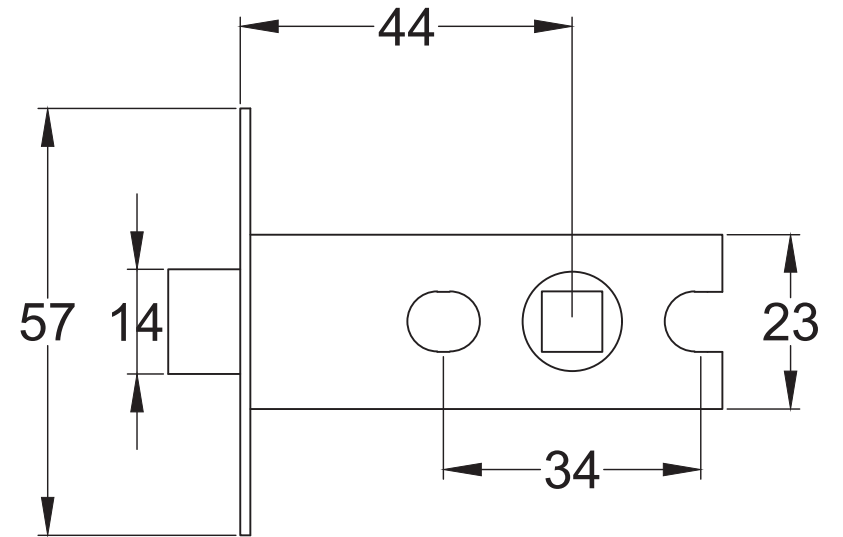

Bolt through fixing x 4

Wood screws x 8

Allen key x 1

Mortice bar x 1

Mortice Bar 5mm Square

Black Plastic Dust Box

Black Plastic Dust Box

Striker

Date: 25/01/2019

Drawn By: Carl Benson

Product Name: Euro Sash Lock Body 35 x 35mm

Material / Colour: Stainless Steel/Chrome Finish

Pack Content 1; 1 x Euro Profile Cylinder, 1 x Fixing Bolt, 3 x Spare Keys.