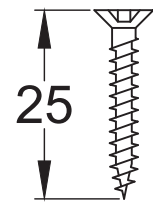

Bolt through fixing x 4

Wood screws x 8

Allen key x 1

Mortice bar x 1

Mortice Bar 5mm Square

Black Plastic Dust Box

Black Plastic Dust Box

Striker

Date: 25/01/2019

Drawn By: Carl Benson

Product Name: Euro Sash Lock Body 35 x 35mm

Material / Colour: Stainless Steel/Chrome Finish

Pack Content 1; 1 x Euro Profile Cylinder, 1 x Fixing Bolt, 3 x Spare Keys.