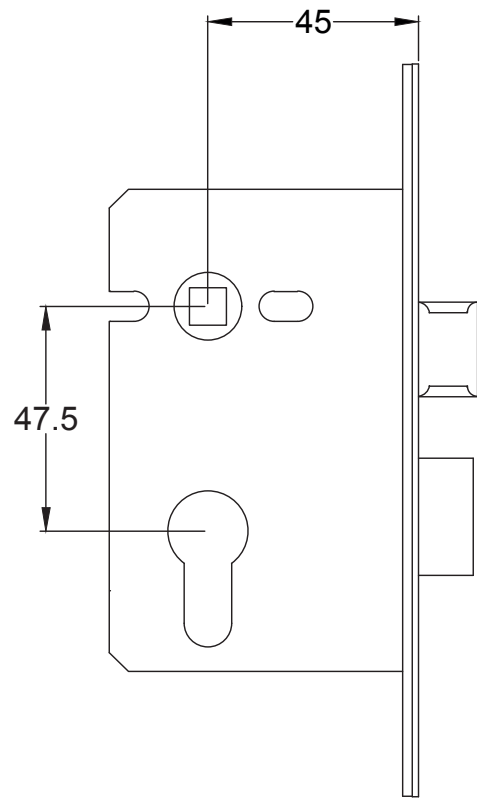

Bolt through fixing x 4

Wood screws x 8

Allen key x 1

Mortice bar x 1

Mortice Bar 5mm Square

Black Plastic Dust Box

Black Plastic Dust Box

Striker

Date: 25/01/2019

Drawn By: Carl Benson

Product Name: Euro Sash Lock Body 35 x 35mm

Material / Colour: Stainless Steel/Chrome Finish

Pack Content 1; 1 x Euro Profile Cylinder, 1 x Fixing Bolt, 3 x Spare Keys.