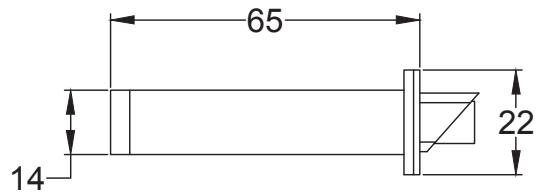

Bolt through fixing x 4

Wood screws x 8

Allen key x 1

Mortice bar x 1

Mortice Bar 5mm Square

Black Plastic Dust Box

Black Plastic Dust Box

Striker

Date: 25/01/2019

Drawn By: Carl Benson

Product Name: Euro Sash Lock Body 35 x 35mm

Material / Colour: Stainless Steel/Chrome Finish

Pack Content 1; 1 x Euro Profile Cylinder, 1 x Fixing Bolt, 3 x Spare Keys.