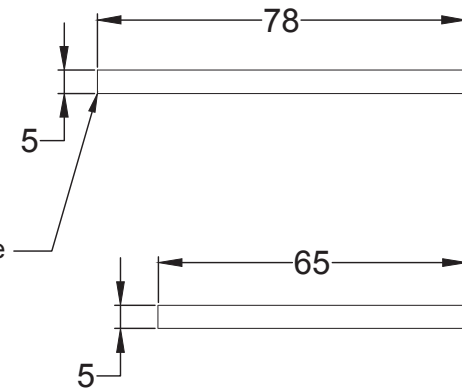

Bolt through fixing x 4

Wood screws x 8

Allen key x 1

Mortice bar x 1

Mortice Bar 5mm Square

Black Plastic Dust Box

Black Plastic Dust Box

Striker

Date: 25/01/2019

Drawn By: Carl Benson

Product Name: Euro Sash Lock Body 35 x 35mm

Material / Colour: Stainless Steel/Chrome Finish

Pack Content 1; 1 x Euro Profile Cylinder, 1 x Fixing Bolt, 3 x Spare Keys.