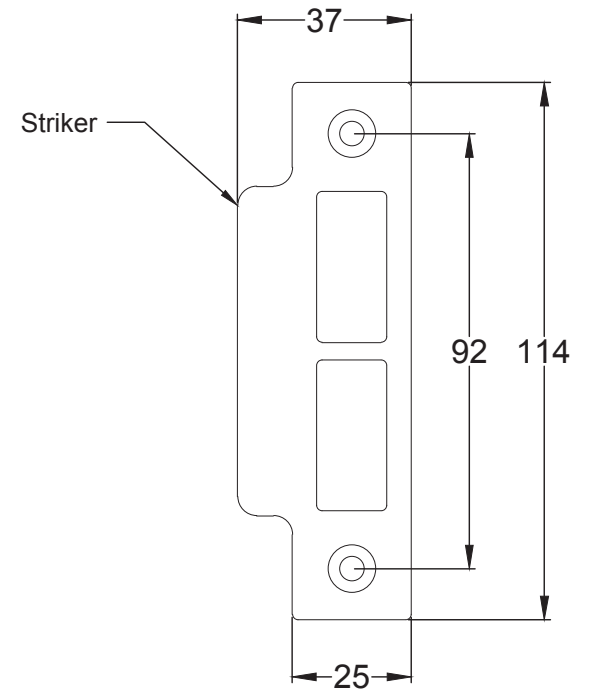

Bolt through fixing x 4

Wood screws x 8

Allen key x 1

Mortice bar x 1

Mortice Bar 5mm Square

Black Plastic Dust Box

Black Plastic Dust Box

Striker

Date: 25/01/2019

Drawn By: Carl Benson

Product Name: Euro Sash Lock Body 35 x 35mm

Material / Colour: Stainless Steel/Chrome Finish

Pack Content 1; 1 x Euro Profile Cylinder, 1 x Fixing Bolt, 3 x Spare Keys.