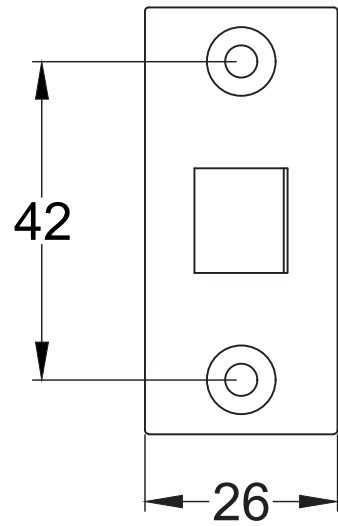

Bolt through fixing x 4

Wood screws x 8

Allen key x 1

Mortice bar x 1

Mortice Bar 5mm Square

Black Plastic Dust Box

Black Plastic Dust Box

Striker

Date: 25/01/2019

Drawn By: Carl Benson

Product Name: Euro Sash Lock Body 35 x 35mm

Material / Colour: Stainless Steel/Chrome Finish

Pack Content 1; 1 x Euro Profile Cylinder, 1 x Fixing Bolt, 3 x Spare Keys.