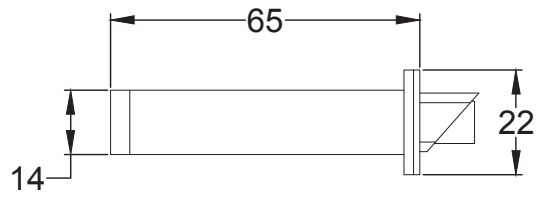

Bolt through fixing x 4

Wood screws x 8

Allen key x 1

Mortice bar x 1

Mortice Bar 5mm Square

Black Plastic Dust Box

Black Plastic Dust Box

Striker

Date: 25/01/2019

Drawn By: Carl Benson

Product Name: Euro Sash Lock Body 35 x 35mm

Material / Colour: Stainless Steel/Chrome Finish

Pack Content 1; 1 x Euro Profile Cylinder, 1 x Fixing Bolt, 3 x Spare Keys.