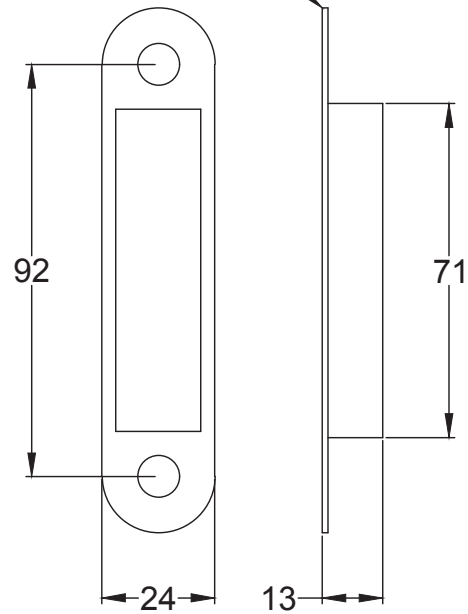

Bolt through fixing x 4

Wood screws x 8

Allen key x 1

Mortice bar x 1

Mortice Bar 5mm Square

Black Plastic Dust Box

Black Plastic Dust Box

Striker

Date: 25/01/2019

Drawn By: Carl Benson

Product Name: Euro Sash Lock Body 35 x 35mm

Material / Colour: Stainless Steel/Chrome Finish

Pack Content 1; 1 x Euro Profile Cylinder, 1 x Fixing Bolt, 3 x Spare Keys.