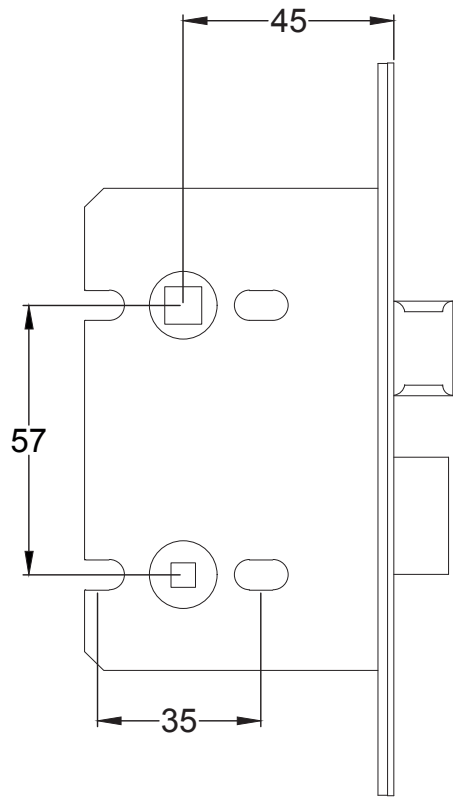

Bolt through fixing x 4

Wood screws x 8

Allen key x 1

Mortice bar x 1

Mortice Bar 5mm Square

Black Plastic Dust Box

Black Plastic Dust Box

Striker

Date: 25/01/2019

Drawn By: Carl Benson

Product Name: Euro Sash Lock Body 35 x 35mm

Material / Colour: Stainless Steel/Chrome Finish

Pack Content 1; 1 x Euro Profile Cylinder, 1 x Fixing Bolt, 3 x Spare Keys.