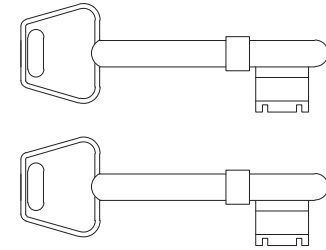

Bolt through fixing x 4

Wood screws x 8

Allen key x 1

Mortice bar x 1

Mortice Bar 5mm Square

Black Plastic Dust Box

Black Plastic Dust Box

Striker

Date: 25/01/2019

Drawn By: Carl Benson

Product Name: Euro Sash Lock Body 35 x 35mm

Material / Colour: Stainless Steel/Chrome Finish

Pack Content 1; 1 x Euro Profile Cylinder, 1 x Fixing Bolt, 3 x Spare Keys.