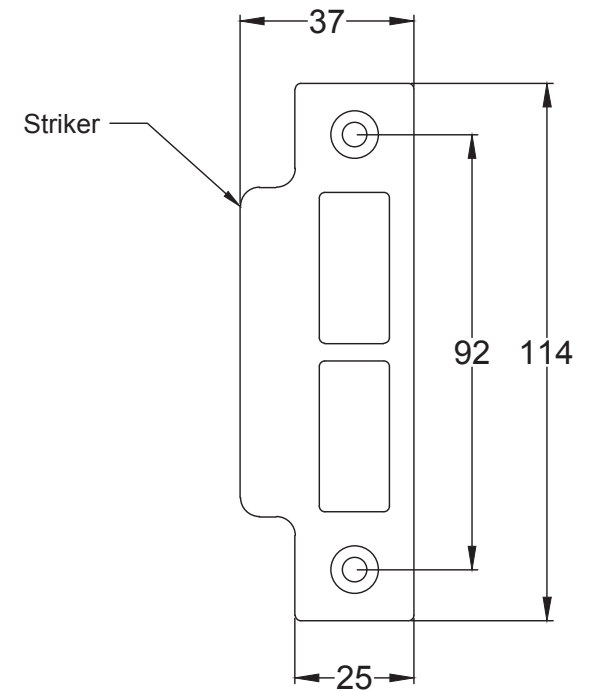

Black Plastic Dust Box