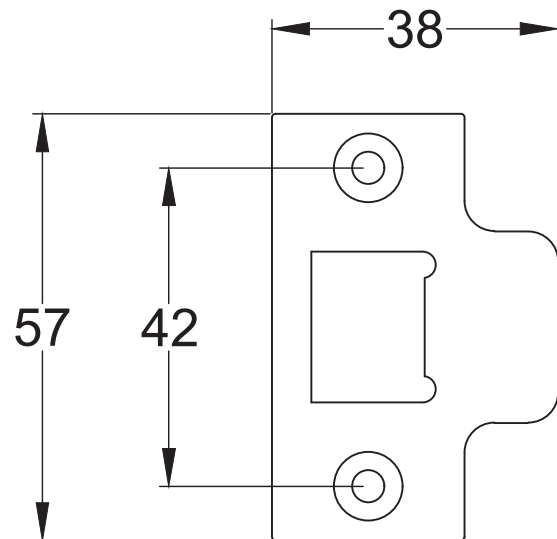

Bolt through fixing x 4

Wood screws x 8

Allen key x 1

Mortice bar x 1

Mortice Bar 5mm Square

Black Plastic Dust Box

Black Plastic Dust Box

Striker

Date: 25/01/2019

Drawn By: Carl Benson

Product Name: Euro Sash Lock Body 35 x 35mm

Material / Colour: Stainless Steel/Chrome Finish

Pack Content 1; 1 x Euro Profile Cylinder, 1 x Fixing Bolt, 3 x Spare Keys.