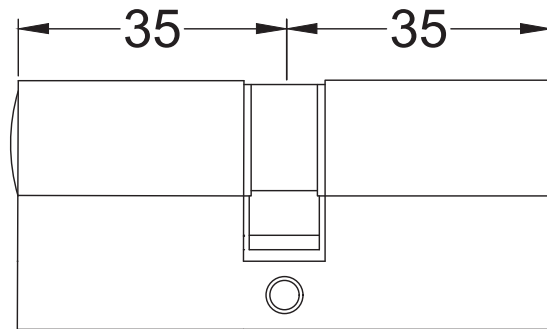

Web: www.suffolkatchcompany.co.uk
Email: info@suffolkatchcompany.co.uk
Tel: 01787 277277

Suffolk Latch Company Ltd
Unit B
Clare
Suffolk
CO10 8QD

Scale: 1:1

SKU: UK-YKCSLE29.CE

Date: 25/01/2019

Drawn By: Carl Benson

Product Name: Euro Sash Lock Body 35 x 35mm

Material / Colour: Stainless Steel/Chrome Finish

Pack Content 1; 1 x Euro Profile Cylinder, 1 x Fixing Bolt, 3 x Spare Keys.

Suffolk Latch Co
suffolkatchcompany.co.uk