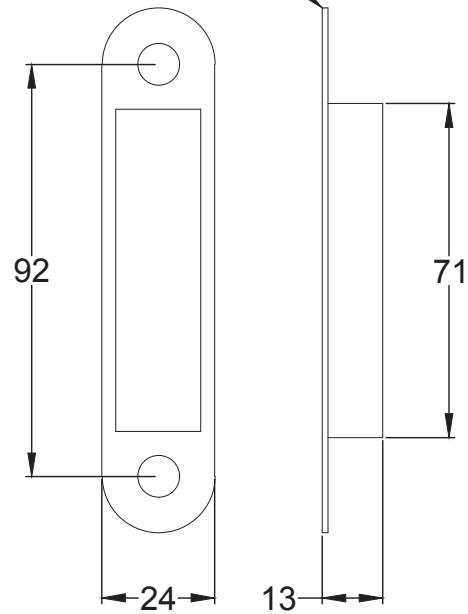

Bolt through fixing x 4

Wood screws x 8

Allen key x 1

Mortice bar x 1

Mortice Bar 5mm Square

Black Plastic Dust Box

Black Plastic Dust Box

Striker

Date: 25/01/2019

Drawn By: Carl Benson

Product Name: Euro Sash Lock Body 35 x 35mm

Material / Colour: Stainless Steel/Chrome Finish

Pack Content 1; 1 x Euro Profile Cylinder, 1 x Fixing Bolt, 3 x Spare Keys.