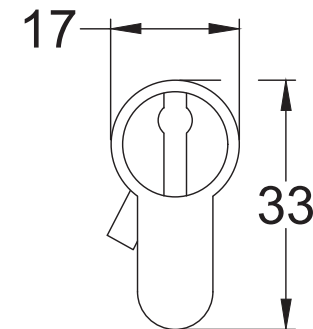

Web: www.suffolkatchcompany.co.uk
Email: info@suffolkatchcompany.co.uk
Tel: 01787 277277

Suffolk Latch Company Ltd
Unit B
Clare
Suffolk
CO10 8QD

Scale: 1:1

SKU: UK-YKCSLE29.CE

Date: 25/01/2019

Drawn By: Carl Benson

Product Name: Euro Sash Lock Body 35 x 35mm

Material / Colour: Stainless Steel/Chrome Finish

Pack Content 1; 1 x Euro Profile Cylinder, 1 x Fixing Bolt, 3 x Spare Keys.

Suffolk Latch Co
suffolkatchcompany.co.uk