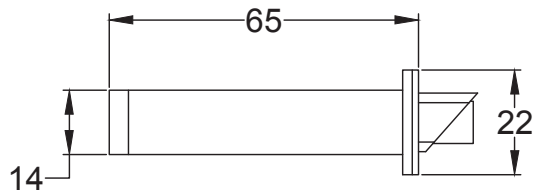

Bolt through fixing x 4

Wood screws x 8

Allen key x 1

Mortice bar x 1

Mortice Bar 5mm Square

Black Plastic Dust Box

Black Plastic Dust Box

Striker

Date: 25/01/2019

Drawn By: Carl Benson

Product Name: Euro Sash Lock Body 35 x 35mm

Material / Colour: Stainless Steel/Chrome Finish

Pack Content 1; 1 x Euro Profile Cylinder, 1 x Fixing Bolt, 3 x Spare Keys.