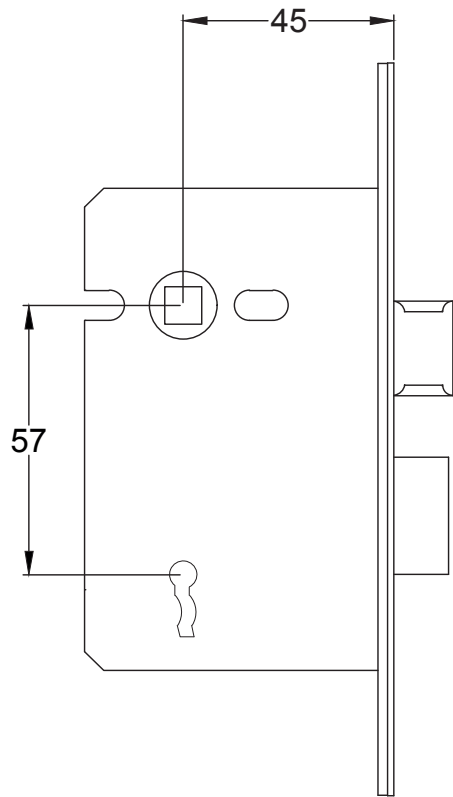

Bolt through fixing x 4

Wood screws x 8

Allen key x 1

Mortice bar x 1

Mortice Bar 5mm Square

Black Plastic Dust Box

Black Plastic Dust Box

Striker

Date: 25/01/2019

Drawn By: Carl Benson

Product Name: Euro Sash Lock Body 35 x 35mm

Material / Colour: Stainless Steel/Chrome Finish

Pack Content 1; 1 x Euro Profile Cylinder, 1 x Fixing Bolt, 3 x Spare Keys.