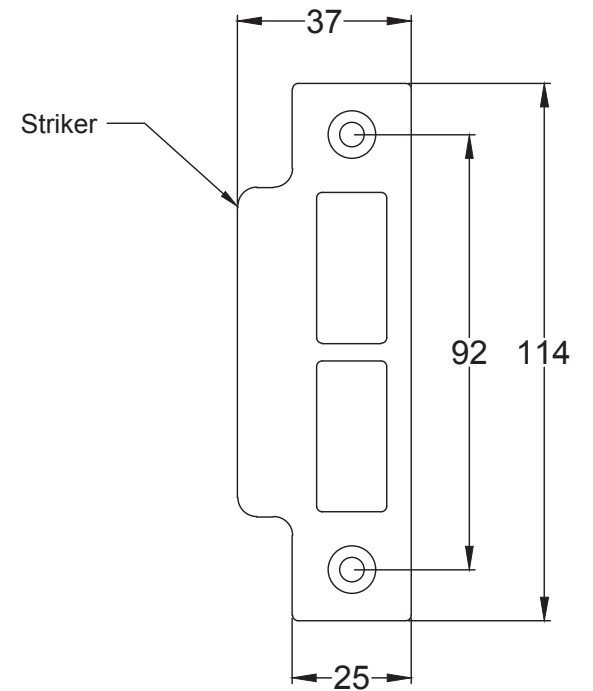

Bolt through fixing x 4

Wood screws x 8

Allen key x 1

Mortice bar x 1

Mortice Bar 5mm Square

Black Plastic Dust Box

Black Plastic Dust Box

Striker

Date: 25/01/2019

Drawn By: Carl Benson

Product Name: Euro Sash Lock Body 35 x 35mm

Material / Colour: Stainless Steel/Chrome Finish

Pack Content 1; 1 x Euro Profile Cylinder, 1 x Fixing Bolt, 3 x Spare Keys.