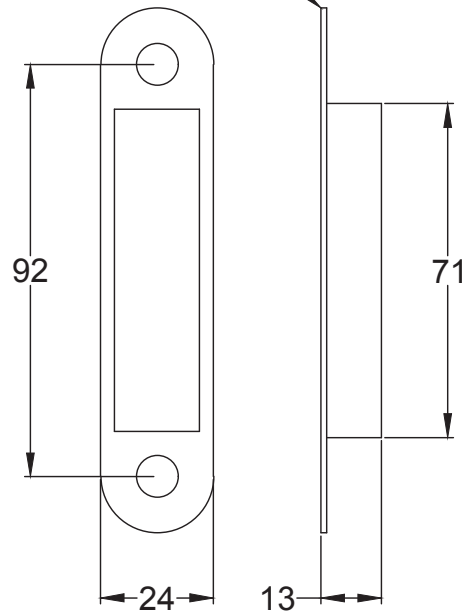

Black Plastic Dust Box