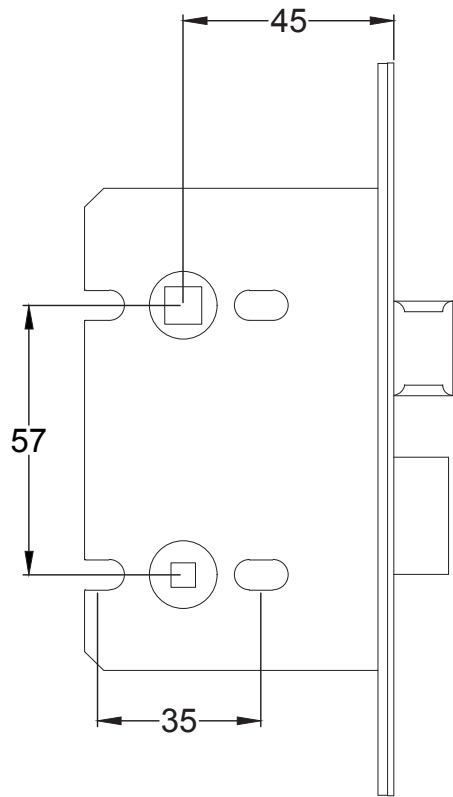

Bolt through fixing x 4

Wood screws x 8

Allen key x 1

Mortice bar x 1

Mortice Bar 5mm Square

Black Plastic Dust Box

Black Plastic Dust Box

Black Plastic Dust Box

Drawn By: Carl Benson

Product Name: Euro Sash Lock Body 35 x 35mm

Material / Colour: Stainless Steel/Chrome Finish

Pack Content 1; 1 x Euro Profile Cylinder, 1 x Fixing Bolt, 3 x Spare Keys.

Suffolk Latch Co
suffolkatchcompany.co.uk