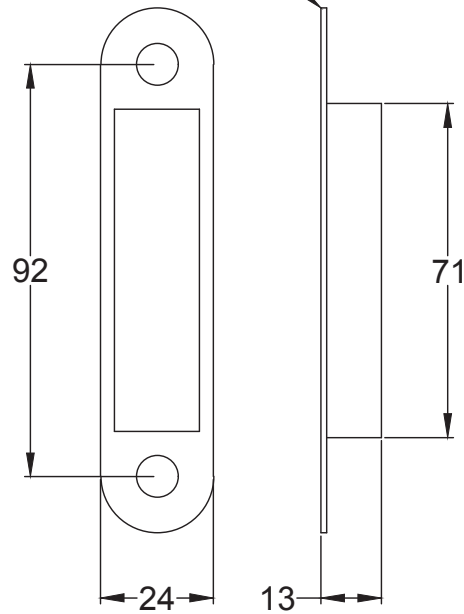

Bolt through fixing x 4

Wood screws x 8

Allen key x 1

Mortice bar x 1

Mortice Bar 5mm Square

Black Plastic Dust Box

Black Plastic Dust Box

Black Plastic Dust Box

Drawn By: Carl Benson

Product Name: Euro Sash Lock Body 35 x 35mm

Material / Colour: Stainless Steel/Chrome Finish

Pack Content 1; 1 x Euro Profile Cylinder, 1 x Fixing Bolt, 3 x Spare Keys.

Suffolk Latch Co
suffolkatchcompany.co.uk