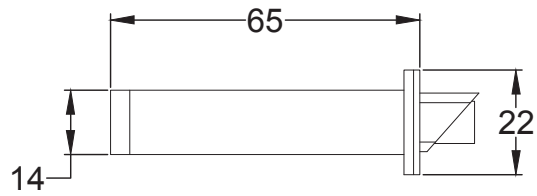

Bolt through fixing x 4

Wood screws x 8

Allen key x 1

Mortice bar x 1

Mortice Bar 5mm Square

Black Plastic Dust Box

Black Plastic Dust Box

Black Plastic Dust Box

Drawn By: Carl Benson

Product Name: Euro Sash Lock Body 35 x 35mm

Material / Colour: Stainless Steel/Chrome Finish

Pack Content 1; 1 x Euro Profile Cylinder, 1 x Fixing Bolt, 3 x Spare Keys.

Suffolk Latch Co
suffolkatchcompany.co.uk