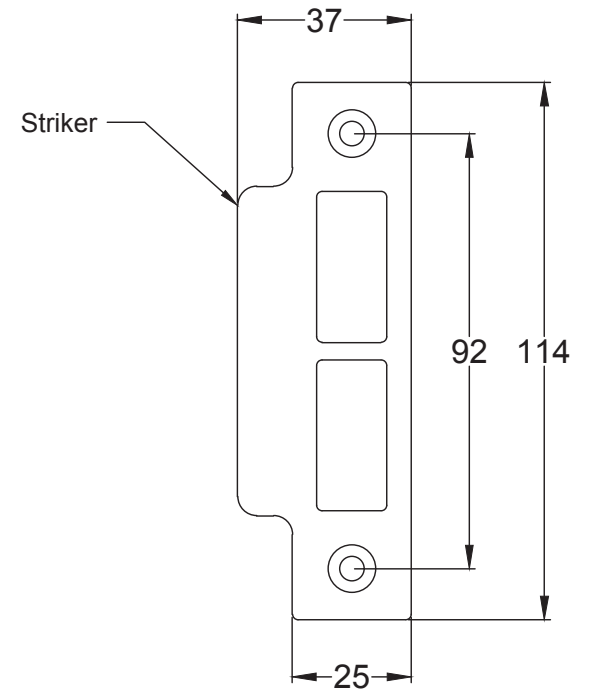

Bolt through fixing x 4

Wood screws x 8

Allen key x 1

Mortice bar x 1

Mortice Bar 5mm Square

Black Plastic Dust Box

Black Plastic Dust Box

Black Plastic Dust Box

Drawn By: Carl Benson

Product Name: Euro Sash Lock Body 35 x 35mm

Material / Colour: Stainless Steel/Chrome Finish

Pack Content 1; 1 x Euro Profile Cylinder, 1 x Fixing Bolt, 3 x Spare Keys.

Suffolk Latch Co
suffolkatchcompany.co.uk