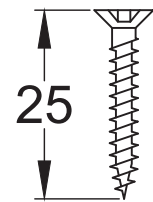

Bolt through fixing x 4

Wood screws x 8

Allen key x 1

Mortice bar x 1

Mortice Bar 5mm Square

Black Plastic Dust Box

Black Plastic Dust Box

Black Plastic Dust Box

Drawn By: Carl Benson

Product Name: Euro Sash Lock Body 35 x 35mm

Material / Colour: Stainless Steel/Chrome Finish

Pack Content 1; 1 x Euro Profile Cylinder, 1 x Fixing Bolt, 3 x Spare Keys.

Suffolk Latch Co
suffolkatchcompany.co.uk