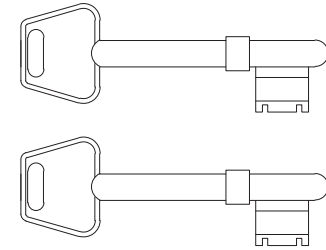

Bolt through fixing x 4

Wood screws x 8

Allen key x 1

Mortice bar x 1

Mortice Bar 5mm Square

Black Plastic Dust Box

Black Plastic Dust Box

Black Plastic Dust Box

Drawn By: Carl Benson

Product Name: Euro Sash Lock Body 35 x 35mm

Material / Colour: Stainless Steel/Chrome Finish

Pack Content 1; 1 x Euro Profile Cylinder, 1 x Fixing Bolt, 3 x Spare Keys.

Suffolk Latch Co
suffolkatchcompany.co.uk