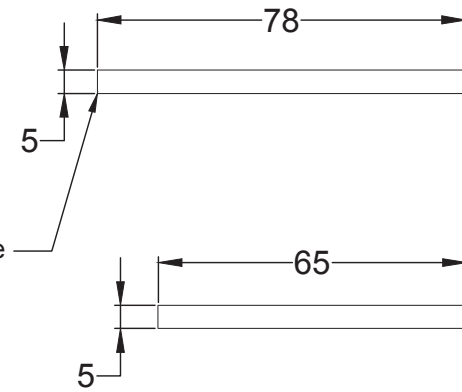

Bolt through fixing x 4

Wood screws x 8

Allen key x 1

Mortice bar x 1

Mortice Bar 5mm Square

Black Plastic Dust Box

Black Plastic Dust Box

Black Plastic Dust Box

Drawn By: Carl Benson

Product Name: Euro Sash Lock Body 35 x 35mm

Material / Colour: Stainless Steel/Chrome Finish

Pack Content 1; 1 x Euro Profile Cylinder, 1 x Fixing Bolt, 3 x Spare Keys.

Suffolk Latch Co
suffolkatchcompany.co.uk