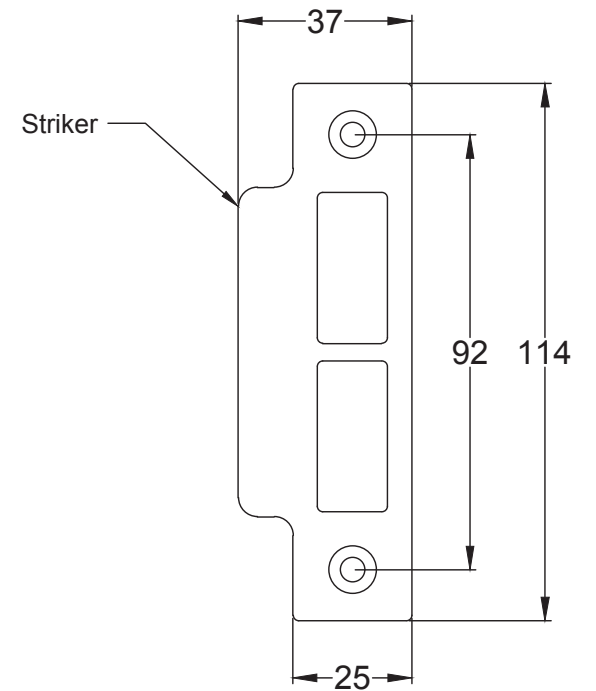

Bolt through fixing x 4

Wood screws x 8

Allen key x 1

Mortice bar x 1

Mortice Bar 5mm Square

Black Plastic Dust Box

Black Plastic Dust Box

Black Plastic Dust Box

Drawn By: Carl Benson

Product Name: Euro Sash Lock Body 35 x 35mm

Material / Colour: Stainless Steel/Chrome Finish

Pack Content 1; 1 x Euro Profile Cylinder, 1 x Fixing Bolt, 3 x Spare Keys.

Suffolk Latch Co
suffolkatchcompany.co.uk