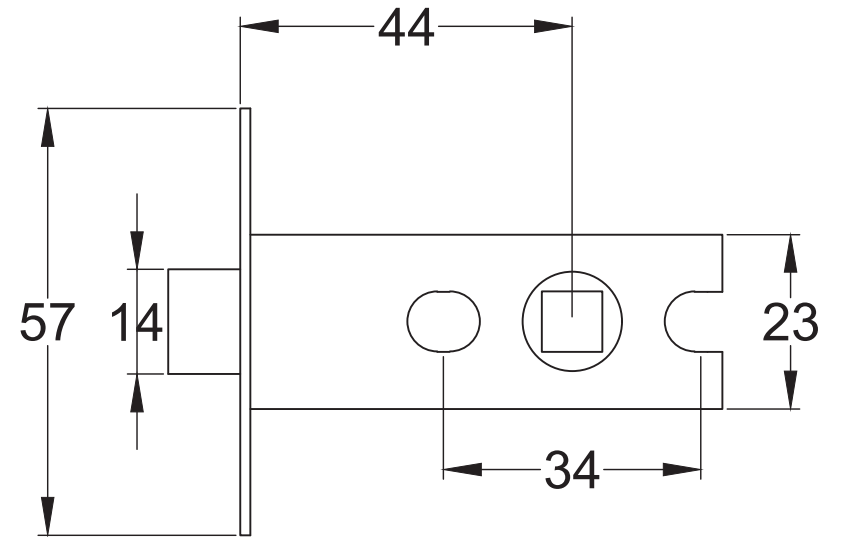

Bolt through fixing x 4

Wood screws x 8

Allen key x 1

Mortice bar x 1

Mortice Bar 5mm Square

Black Plastic Dust Box

Black Plastic Dust Box

Black Plastic Dust Box

Drawn By: Carl Benson

Product Name: Euro Sash Lock Body 35 x 35mm

Material / Colour: Stainless Steel/Chrome Finish

Pack Content 1; 1 x Euro Profile Cylinder, 1 x Fixing Bolt, 3 x Spare Keys.

Suffolk Latch Co
suffolkatchcompany.co.uk