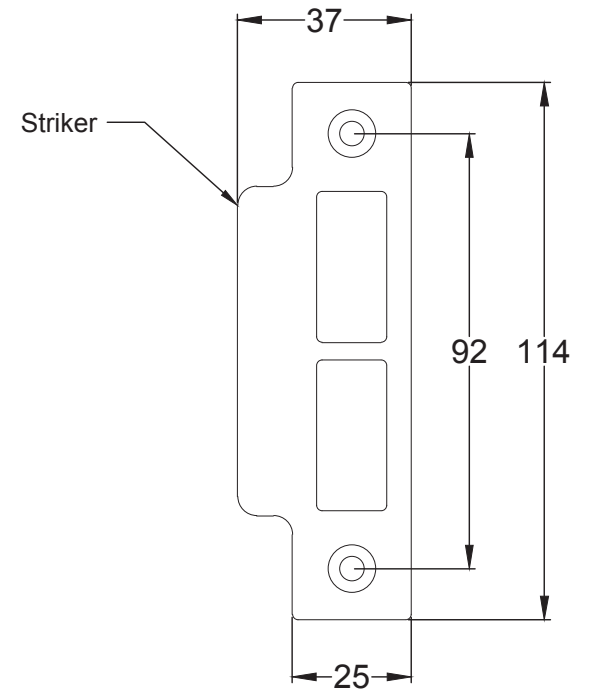

Bolt through fixing x 4

Wood screws x 8

Allen key x 1

Mortice bar x 1

Mortice Bar 5mm Square

Black Plastic Dust Box

Black Plastic Dust Box

Black Plastic Dust Box

Drawn By: Carl Benson

Product Name: Euro Sash Lock Body 35 x 35mm

Material / Colour: Stainless Steel/Chrome Finish

Pack Content 1; 1 x Euro Profile Cylinder, 1 x Fixing Bolt, 3 x Spare Keys.

Suffolk Latch Co
suffolkatchcompany.co.uk