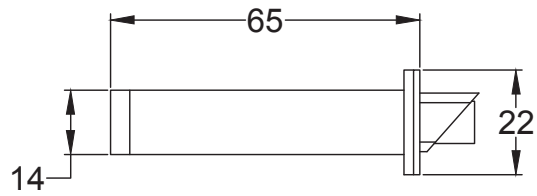

Bolt through fixing x 4

Wood screws x 8

Allen key x 1

Mortice bar x 1

Mortice Bar 5mm Square

Black Plastic Dust Box

Black Plastic Dust Box

Black Plastic Dust Box

Drawn By: Carl Benson

Product Name: Euro Sash Lock Body 35 x 35mm

Material / Colour: Stainless Steel/Chrome Finish

Pack Content 1; 1 x Euro Profile Cylinder, 1 x Fixing Bolt, 3 x Spare Keys.

Suffolk Latch Co
suffolkatchcompany.co.uk