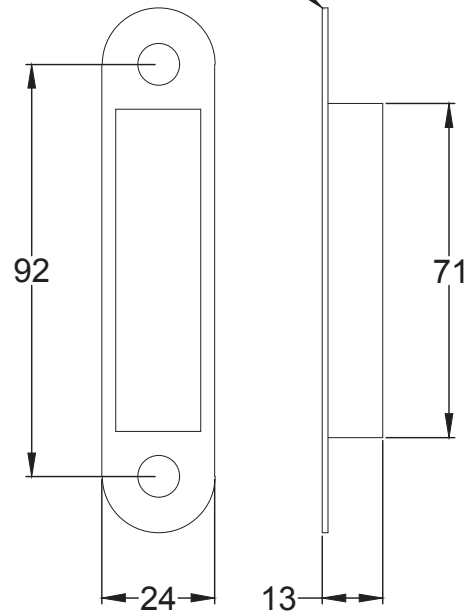

Bolt through fixing x 4

Wood screws x 8

Allen key x 1

Mortice bar x 1

Mortice Bar 5mm Square

Black Plastic Dust Box

Black Plastic Dust Box

Black Plastic Dust Box

Drawn By: Carl Benson

Product Name: Euro Sash Lock Body 35 x 35mm

Material / Colour: Stainless Steel/Chrome Finish

Pack Content 1; 1 x Euro Profile Cylinder, 1 x Fixing Bolt, 3 x Spare Keys.

Suffolk Latch Co
suffolkatchcompany.co.uk