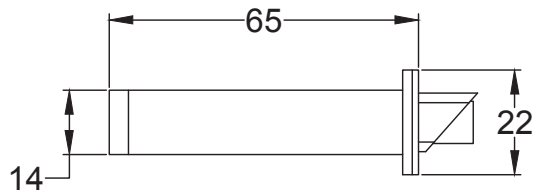

Bolt through fixing x 4

Wood screws x 8

Allen key x 1

Mortice bar x 1

Mortice Bar 5mm Square

Black Plastic Dust Box

Black Plastic Dust Box

Black Plastic Dust Box

Drawn By: Carl Benson

Product Name: Euro Sash Lock Body 35 x 35mm

Material / Colour: Stainless Steel/Chrome Finish

Pack Content 1; 1 x Euro Profile Cylinder, 1 x Fixing Bolt, 3 x Spare Keys.

Suffolk Latch Co
suffolkatchcompany.co.uk