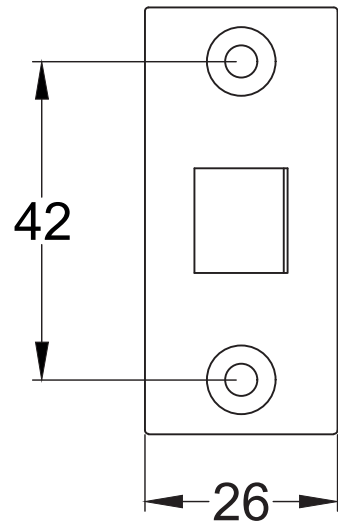

Bolt through fixing x 4

Wood screws x 8

Allen key x 1

Mortice bar x 1

Mortice Bar 5mm Square

Black Plastic Dust Box

Black Plastic Dust Box

Black Plastic Dust Box

Drawn By: Carl Benson

Product Name: Euro Sash Lock Body 35 x 35mm

Material / Colour: Stainless Steel/Chrome Finish

Pack Content 1; 1 x Euro Profile Cylinder, 1 x Fixing Bolt, 3 x Spare Keys.

Suffolk Latch Co
suffolkatchcompany.co.uk