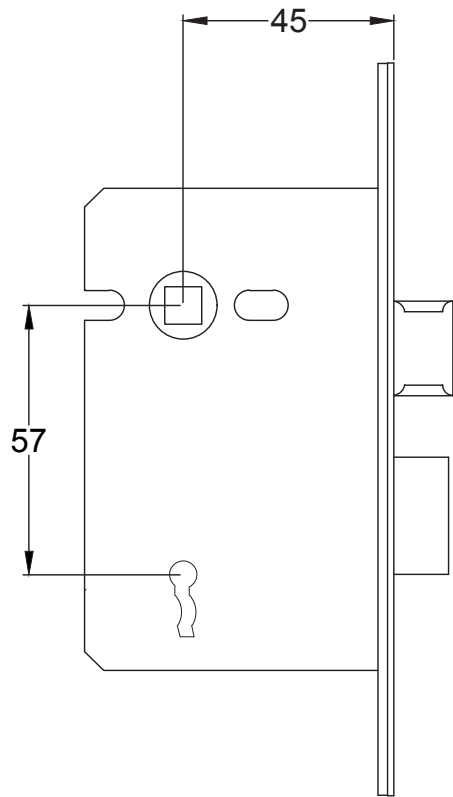

Bolt through fixing x 4

Wood screws x 8

Allen key x 1

Mortice bar x 1

Mortice Bar 5mm Square

Black Plastic Dust Box

Black Plastic Dust Box

Black Plastic Dust Box

Drawn By: Carl Benson

Product Name: Euro Sash Lock Body 35 x 35mm

Material / Colour: Stainless Steel/Chrome Finish

Pack Content 1; 1 x Euro Profile Cylinder, 1 x Fixing Bolt, 3 x Spare Keys.

Suffolk Latch Co
suffolkatchcompany.co.uk