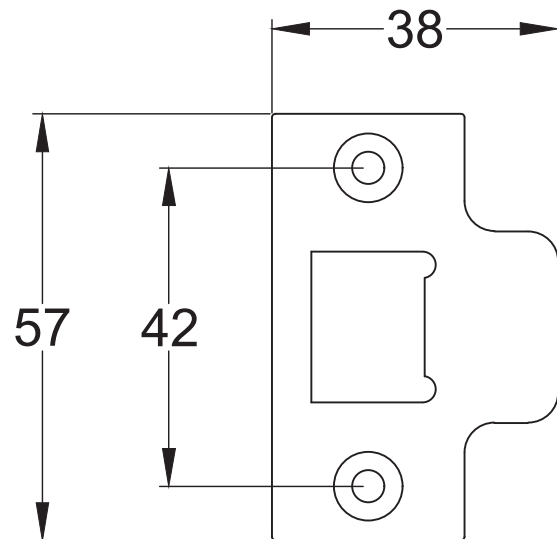

Bolt through fixing x 4

Wood screws x 8

Allen key x 1

Mortice bar x 1

Mortice Bar 5mm Square

Black Plastic Dust Box

Black Plastic Dust Box

Black Plastic Dust Box

Drawn By: Carl Benson

Product Name: Euro Sash Lock Body 35 x 35mm

Material / Colour: Stainless Steel/Chrome Finish

Pack Content 1; 1 x Euro Profile Cylinder, 1 x Fixing Bolt, 3 x Spare Keys.

Suffolk Latch Co
suffolkatchcompany.co.uk