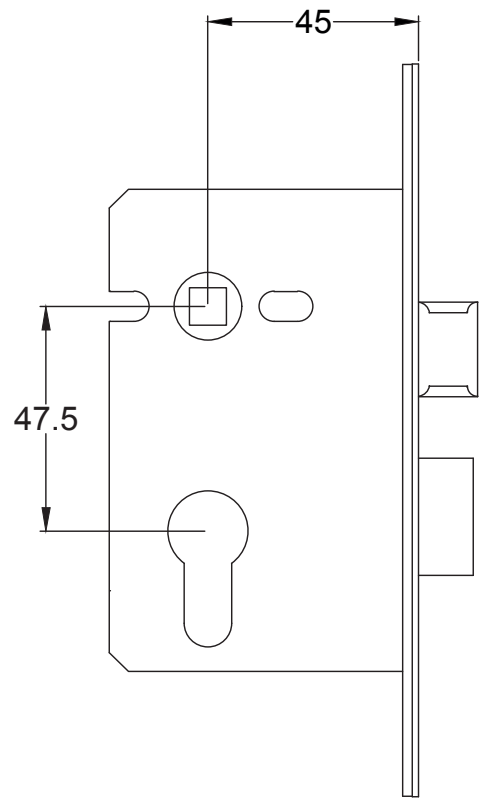

Bolt through fixing x 4

Wood screws x 8

Allen key x 1

Mortice bar x 1

Mortice Bar 5mm Square

Black Plastic Dust Box

Black Plastic Dust Box

Black Plastic Dust Box

Drawn By: Carl Benson

Product Name: Euro Sash Lock Body 35 x 35mm

Material / Colour: Stainless Steel/Chrome Finish

Pack Content 1; 1 x Euro Profile Cylinder, 1 x Fixing Bolt, 3 x Spare Keys.

Suffolk Latch Co
suffolkatchcompany.co.uk