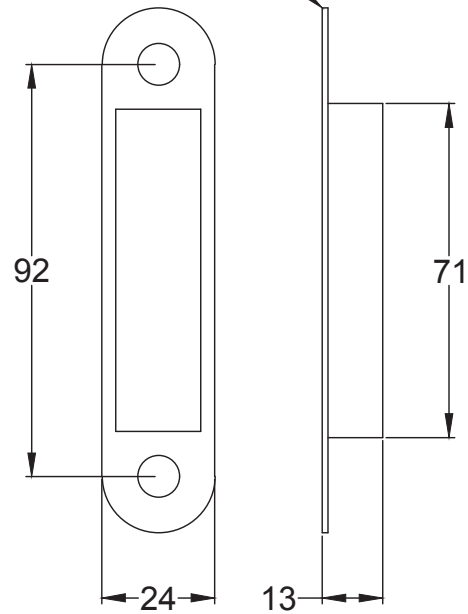

Bolt through fixing x 4

Wood screws x 8

Allen key x 1

Mortice bar x 1

Mortice Bar 5mm Square

Black Plastic Dust Box

Black Plastic Dust Box

Black Plastic Dust Box

Drawn By: Carl Benson

Product Name: Euro Sash Lock Body 35 x 35mm

Material / Colour: Stainless Steel/Chrome Finish

Pack Content 1; 1 x Euro Profile Cylinder, 1 x Fixing Bolt, 3 x Spare Keys.

Suffolk Latch Co
suffolkatchcompany.co.uk