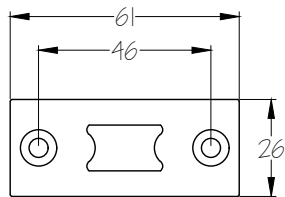

Web: www.suffolklatchcompany.co.uk
Email: info@suffolklatchcompany.co.uk
Tel: 01787 277277

Suffolk Latch Company Ltd
Unit B
Clare
Suffolk
CO10 8QP

Scale: 1:2

SKU: LAL0133-EXB-CP-4

Date: 30/08/2018

Drawn By: Carl Benson

Product Name: Heavy Duty Bolt Through Tubular Latch 4 Inch Fire Rated CE1121

Material / Colour: Mild Steel with Black & Nickel Plate Forend

Pack Content: 1 x Tubular Latch, 2 x Keeper, 2 x Forend, 1 x Dust Box, 4 x wood screws.

Suffolk Latch Co
suffolklatchcompany.co.uk