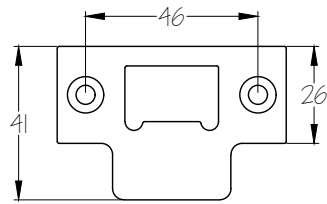

Web: www.suffolklatchcompany.co.uk
Email: info@suffolklatchcompany.co.uk
Tel: 01787 277277

Suffolk Latch Company Ltd
Unit B
Clare
Suffolk
CO10 8QP

Scale: 1:2

SKU: LAL0133-EXB-CP-4

Date: 30/08/2018

Drawn By: Carl Benson

Product Name: Heavy Duty Bolt Through Tubular Latch 4 Inch Fire Rated CE1121

Material / Colour: Mild Steel with Black & Nickel Plate Forend

Pack Content: 1 x Tubular Latch, 2 x Keeper, 2 x Forend, 1 x Dust Box, 4 x wood screws.

Suffolk Latch Co
suffolklatchcompany.co.uk