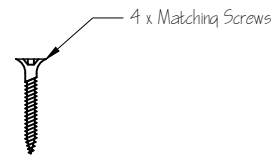

Web: www.suffolklatchcompany.co.uk
Email: info@suffolklatchcompany.co.uk
Tel: 01787 277277

Suffolk Latch Company Ltd
Unit B
Clare
Suffolk
CO10 8QP

Scale: 1:2

SKU: LAL0133-EXB-CP-4

Date: 30/08/2018

Drawn By: Carl Benson

Product Name: Heavy Duty Bolt Through Tubular Latch 4 Inch Fire Rated CE1121

Material / Colour: Mild Steel with Black & Nickel Plate Forend

Pack Content: 1 x Tubular Latch, 2 x Keeper, 2 x Forend, 1 x Dust Box, 4 x wood screws.

Suffolk Latch Co
suffolklatchcompany.co.uk