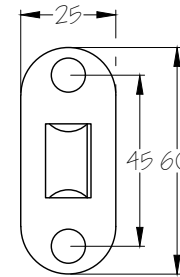

Web: www.suffolklatchcompany.co.uk
Email: info@suffolklatchcompany.co.uk
Tel: 01787 277277

Suffolk Latch Company Ltd
Unit B
Clare
Suffolk
CO10 8QP

Scale: 1:2

SKU: LAL0133-EXB-CP-4

Date: 30/08/2018

Drawn By: Carl Benson

Product Name: Heavy Duty Bolt Through Tubular Latch 4 Inch Fire Rated CE1121

Material / Colour: Mild Steel with Black & Nickel Plate Forend

Pack Content: 1 x Tubular Latch, 2 x Keeper, 2 x Forend, 1 x Dust Box, 4 x wood screws.

Suffolk Latch Co
suffolklatchcompany.co.uk