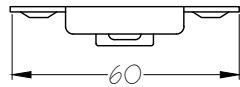

Web: www.suffolklatchcompany.co.uk
Email: info@suffolklatchcompany.co.uk
Tel: 01787 277277

Suffolk Latch Company Ltd
Unit B
Clare
Suffolk
CO10 8QP

Scale: 1:2

SKU: LAL0133-EXB-CP-4

Date: 30/08/2018

Drawn By: Carl Benson

Product Name: Heavy Duty Bolt Through Tubular Latch 4 Inch Fire Rated CE1121

Material / Colour: Mild Steel with Black & Nickel Plate Forend

Pack Content: 1 x Tubular Latch, 2 x Keeper, 2 x Forend, 1 x Dust Box, 4 x wood screws.

Suffolk Latch Co
suffolklatchcompany.co.uk