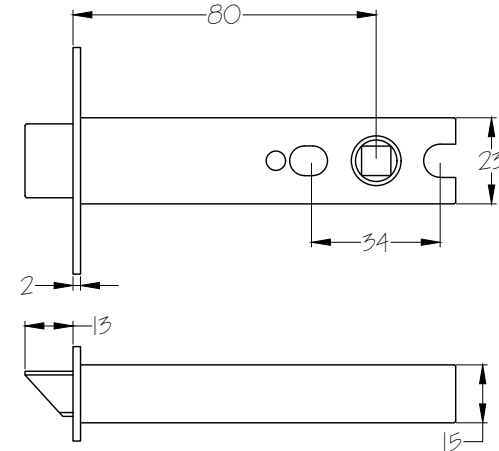

Web: www.suffolklatchcompany.co.uk
Email: info@suffolklatchcompany.co.uk
Tel: 01787 277277

Suffolk Latch Company Ltd
Unit B
Clare
Suffolk
CO10 8QP

Scale: 1:2

SKU: LAL0133-EXB-CP-4

Date: 30/08/2018

Drawn By: Carl Benson

Product Name: Heavy Duty Bolt Through Tubular Latch 4 Inch Fire Rated CE1121

Material / Colour: Mild Steel with Black & Nickel Plate Forend

Pack Content: 1 x Tubular Latch, 2 x Keeper, 2 x Forend, 1 x Dust Box, 4 x wood screws.

Suffolk Latch Co
suffolklatchcompany.co.uk