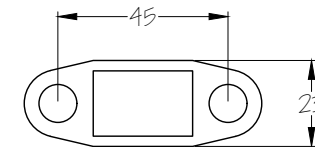

Web: www.suffolklatchcompany.co.uk
Email: info@suffolklatchcompany.co.uk
Tel: 01787 277277

Suffolk Latch Company Ltd
Unit B
Clare
Suffolk
CO10 8QP

Scale: 1:2

SKU: LAL0133-EXB-CP-4

Date: 30/08/2018

Drawn By: Carl Benson

Product Name: Heavy Duty Bolt Through Tubular Latch 4 Inch Fire Rated CE1121

Material / Colour: Mild Steel with Black & Nickel Plate Forend

Pack Content: 1 x Tubular Latch, 2 x Keeper, 2 x Forend, 1 x Dust Box, 4 x wood screws.

Suffolk Latch Co
suffolklatchcompany.co.uk