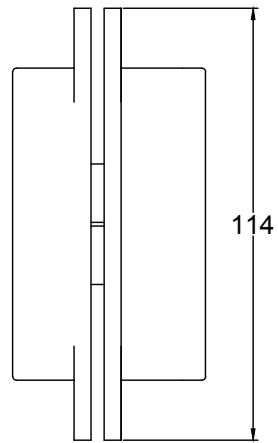

Closed

Open

UKA-AGBH32 Concealed Hinge