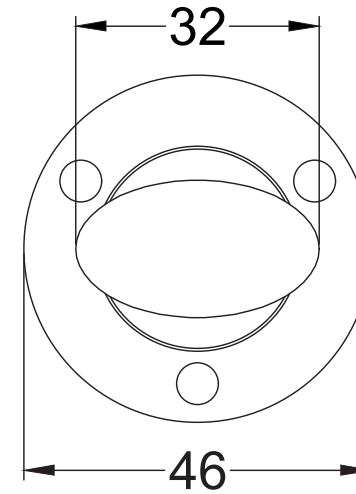

Web: www.suffolklatchcompany.co.uk
Email: info@suffolklatchcompany.co.uk
Tel: 01787 277277

Suffolk Latch Company Ltd
Unit B, Bridewell Ind Est
Clare
Suffolk
CO10 8QD

Scale: 1:1

SKU: UKS-FB102

Date: 30/10/2019

Drawn By: Carl Benson

Product Name : Turn & Release Thumbturn Only Round.

Material / Colour: Cast Iron. Flat Black.

Pack Content: 1 x Turn, 1 x Mortice Bar & 3 x Matching Wood Screws.

Suffolk Latch Co
suffolklatchcompany.co.uk