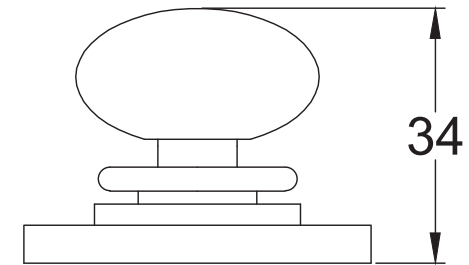

Web: www.suffolklatchcompany.co.uk
Email: info@suffolklatchcompany.co.uk
Tel: 01787 277277

Suffolk Latch Company Ltd
Unit B, Bridewell Ind Est
Clare
Suffolk
CO10 8QD

Scale: 1:1

SKU: UKS-FB102

Date: 30/10/2019

Drawn By: Carl Benson

Product Name : Turn & Release Thumbturn Only Round.

Material / Colour: Cast Iron. Flat Black.

Pack Content: 1 x Turn, 1 x Mortice Bar & 3 x Matching Wood Screws.

Suffolk Latch Co
suffolklatchcompany.co.uk