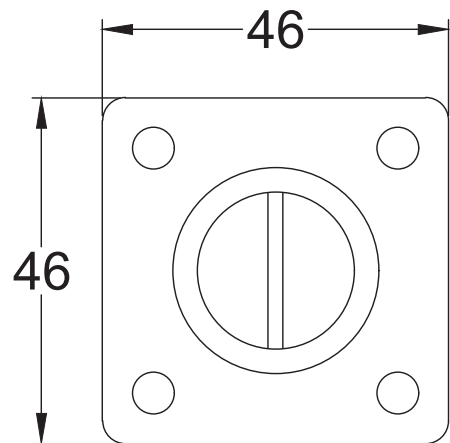

Web: www.suffolklatchcompany.co.uk
Email: info@suffolklatchcompany.co.uk
Tel: 01787 277277

Suffolk Latch Company Ltd
Unit B, Bridewell Ind Est
Clare
Suffolk
CO10 8QD

Scale: 1:1

SKU: UKS-FB103

Date: 30/10/2019

Drawn By: Carl Benson

Product Name : Turn & Release Set Square.

Material / Colour: Cast Iron. Flat Black.

Pack Content: 1 x Turn, 1 x Indicator 1 x Mortice Bar & 6 x Matching Wood Screws.

Suffolk Latch Co
suffolklatchcompany.co.uk