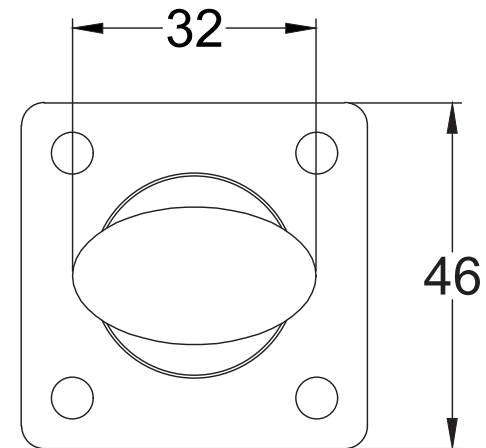

Web: www.suffolklatchcompany.co.uk
Email: info@suffolklatchcompany.co.uk
Tel: 01787 277277

Suffolk Latch Company Ltd
Unit B, Bridewell Ind Est
Clare
Suffolk
CO10 8QD

Scale: 1:1

SKU: UKS-FB103

Date: 30/10/2019

Drawn By: Carl Benson

Product Name : Turn & Release Set Square.

Material / Colour: Cast Iron. Flat Black.

Pack Content: 1 x Turn, 1 x Indicator 1 x Mortice Bar & 6 x Matching Wood Screws.

Suffolk Latch Co
suffolklatchcompany.co.uk