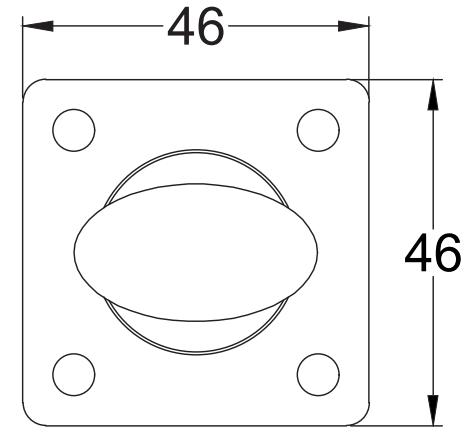

Web: www.suffolklatchcompany.co.uk
Email: info@suffolklatchcompany.co.uk
Tel: 01787 277277

Suffolk Latch Company Ltd
Unit B, Bridewell Ind Est
Clare
Suffolk
CO10 8QD

Scale: 1:1

SKU: UKS-FB101

Date: 30/10/2019

Drawn By: Carl Benson

Product Name : Turn & Release Thumbturn Only Square.

Material / Colour: Cast Iron. Flat Black.

Pack Content: 1 x Turn, 1 x Mortice Bar & 3 x Matching Wood Screws.

Suffolk Latch Co
suffolklatchcompany.co.uk