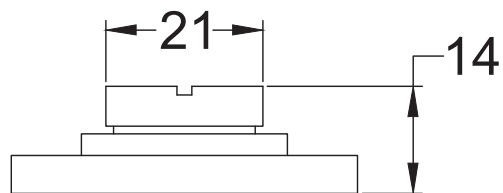

Web: www.suffolklatchcompany.co.uk
Email: info@suffolklatchcompany.co.uk
Tel: 01787 277277

Suffolk Latch Company Ltd
Unit B, Bridewell Ind Est
Clare
Suffolk
CO10 8QD

Scale: 1:1

SKU: UKS-FB103

Date: 30/10/2019

Drawn By: Carl Benson

Product Name : Turn & Release Set Square.

Material / Colour: Cast Iron. Flat Black.

Pack Content: 1 x Turn, 1 x Indicator 1 x Mortice Bar & 6 x Matching Wood Screws.

Suffolk Latch Co
suffolklatchcompany.co.uk