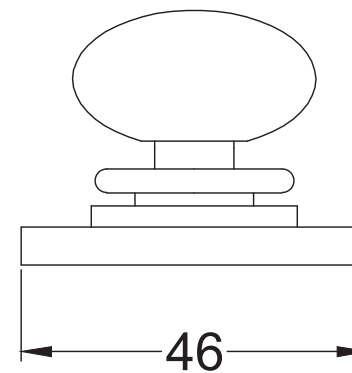

Web: www.suffolklatchcompany.co.uk
Email: info@suffolklatchcompany.co.uk
Tel: 01787 277277

Suffolk Latch Company Ltd
Unit B, Bridewell Ind Est
Clare
Suffolk
CO10 8QD

Scale: 1:1

SKU: UKS-FB103

Date: 30/10/2019

Drawn By: Carl Benson

Product Name : Turn & Release Set Square.

Material / Colour: Cast Iron. Flat Black.

Pack Content: 1 x Turn, 1 x Indicator 1 x Mortice Bar & 6 x Matching Wood Screws.

Suffolk Latch Co
suffolklatchcompany.co.uk