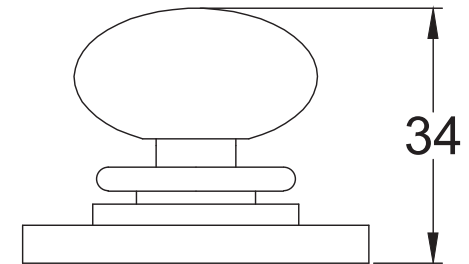

Web: www.suffolklatchcompany.co.uk
Email: info@suffolklatchcompany.co.uk
Tel: 01787 277277

Suffolk Latch Company Ltd
Unit B, Bridewell Ind Est
Clare
Suffolk
CO10 8QD

Scale: 1:1

SKU: UKS-FB101

Date: 30/10/2019

Drawn By: Carl Benson

Product Name : Turn & Release Thumbturn Only Square.

Material / Colour: Cast Iron. Flat Black.

Pack Content: 1 x Turn, 1 x Mortice Bar & 3 x Matching Wood Screws.

Suffolk Latch Co
suffolklatchcompany.co.uk