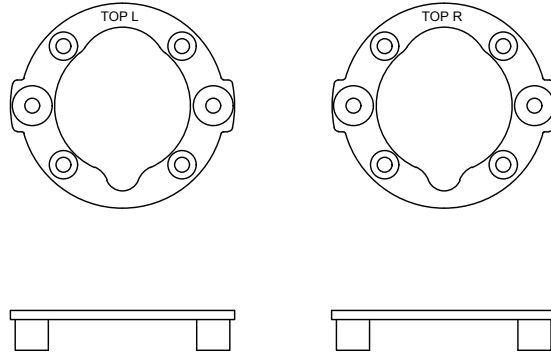

Fitting Video

Bolt Through Clamping Module

Snap Off M4 Screw x 2

Mortice Bar Alignment Guide x 2

Allen Key

47

Grub Screw x 2

Split Mortice Bar