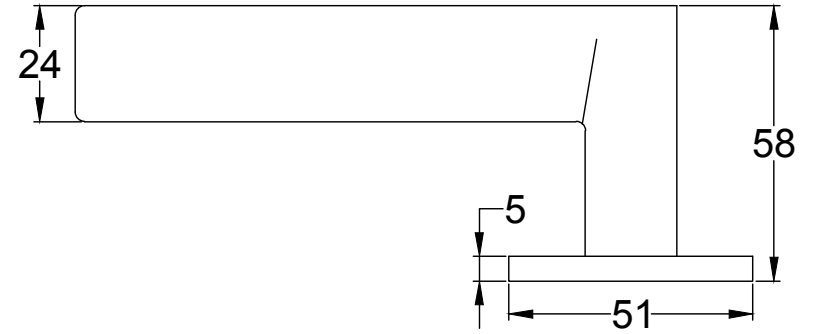

Fitting Video

Bolt Through Clamping Module

Snap Off M4 Screw x 2

Mortice Bar Alignment Guide x 2

Allen Key

47

Grub Screw x 2

Split Mortice Bar